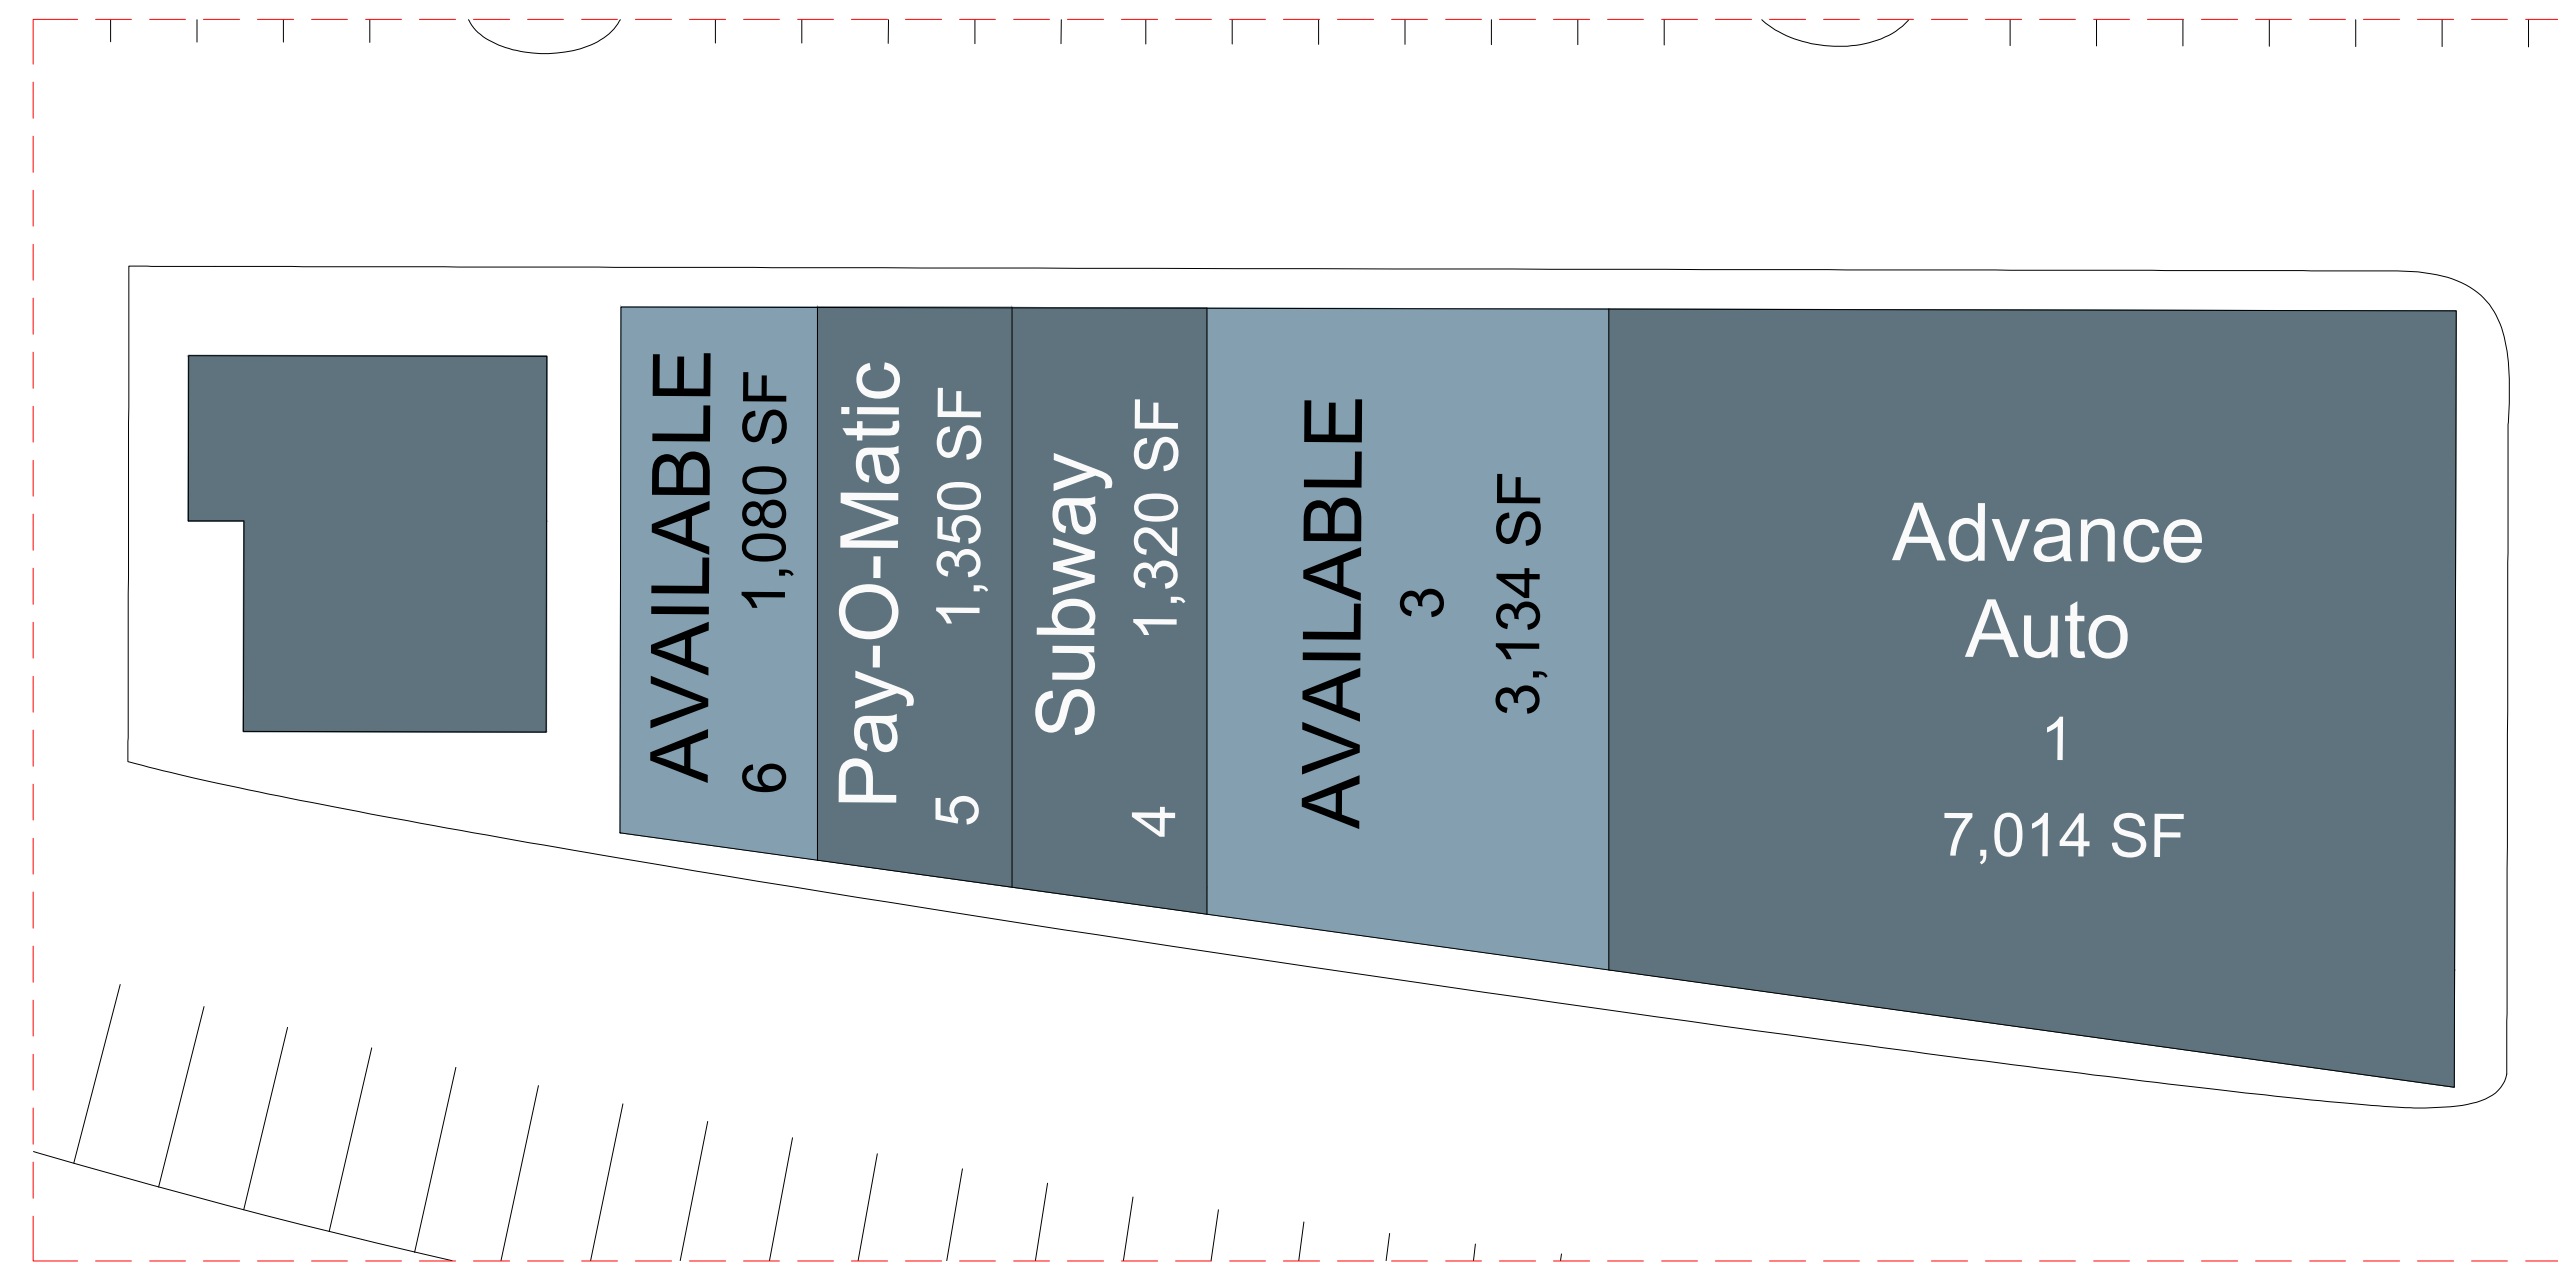

OVERALL SITE PLAN
SCALE: 1" = 100'

RETAIL "A"
SCALE: 1" = 20'

RETAIL "B"
SCALE: 1" = 20'