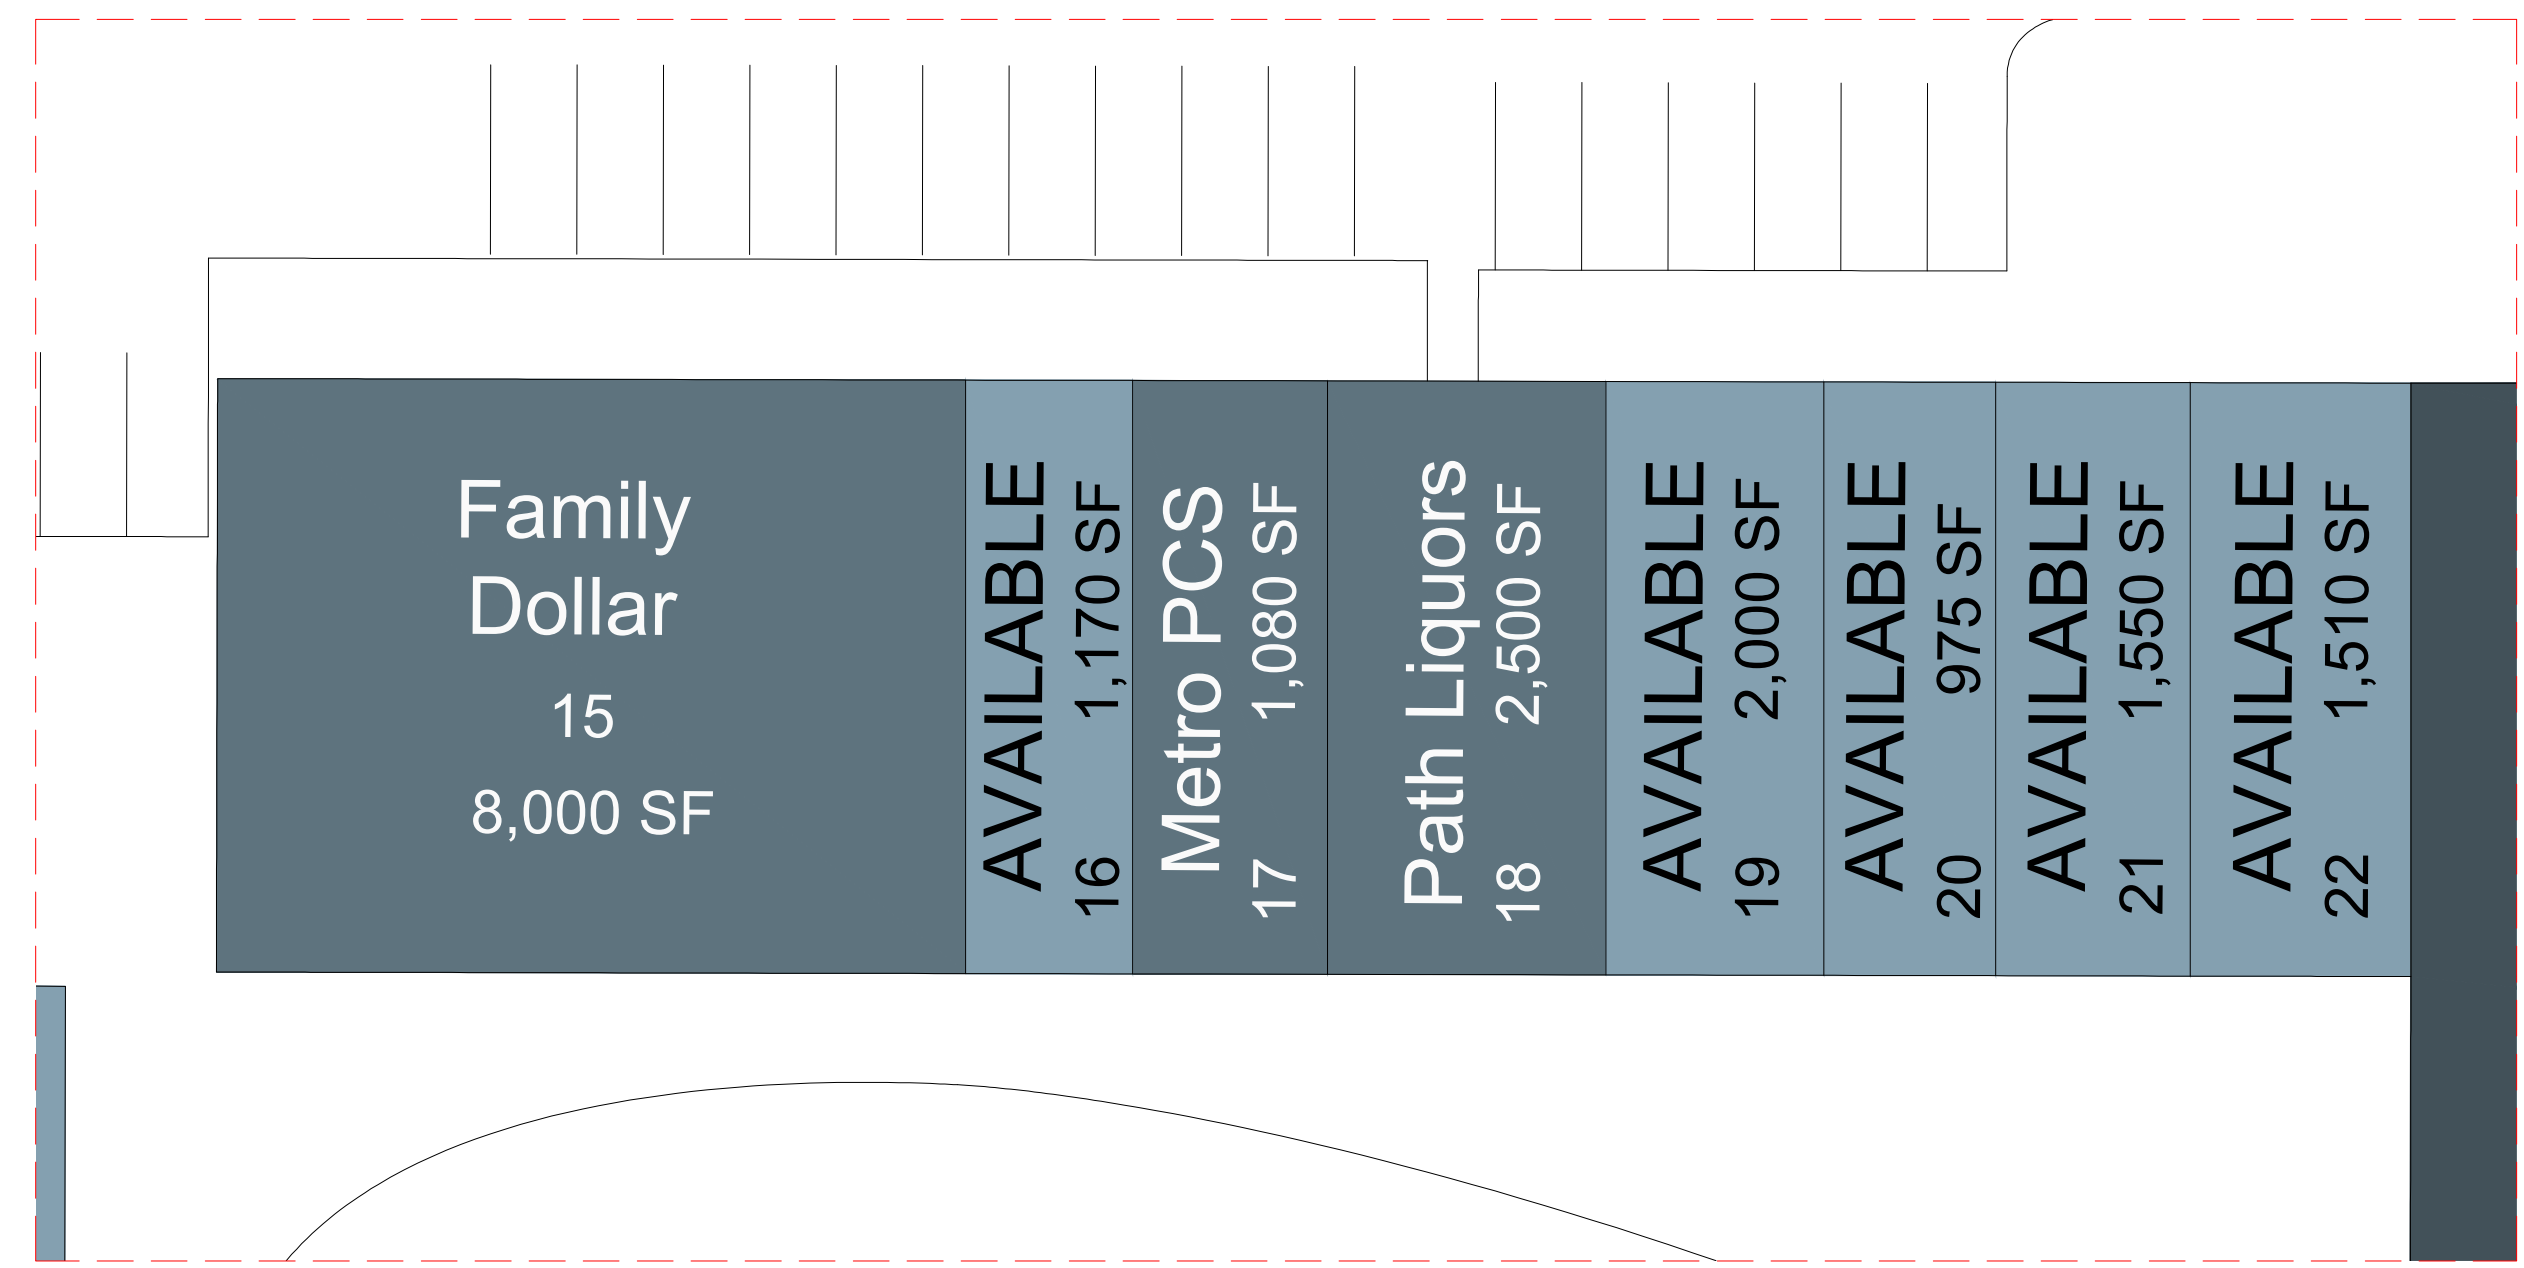

OVERALL SITE PLAN
SCALE: 1" = 100'

RETAIL "A"
SCALE: 1" = 20'

RETAIL "B"
SCALE: 1" = 20'