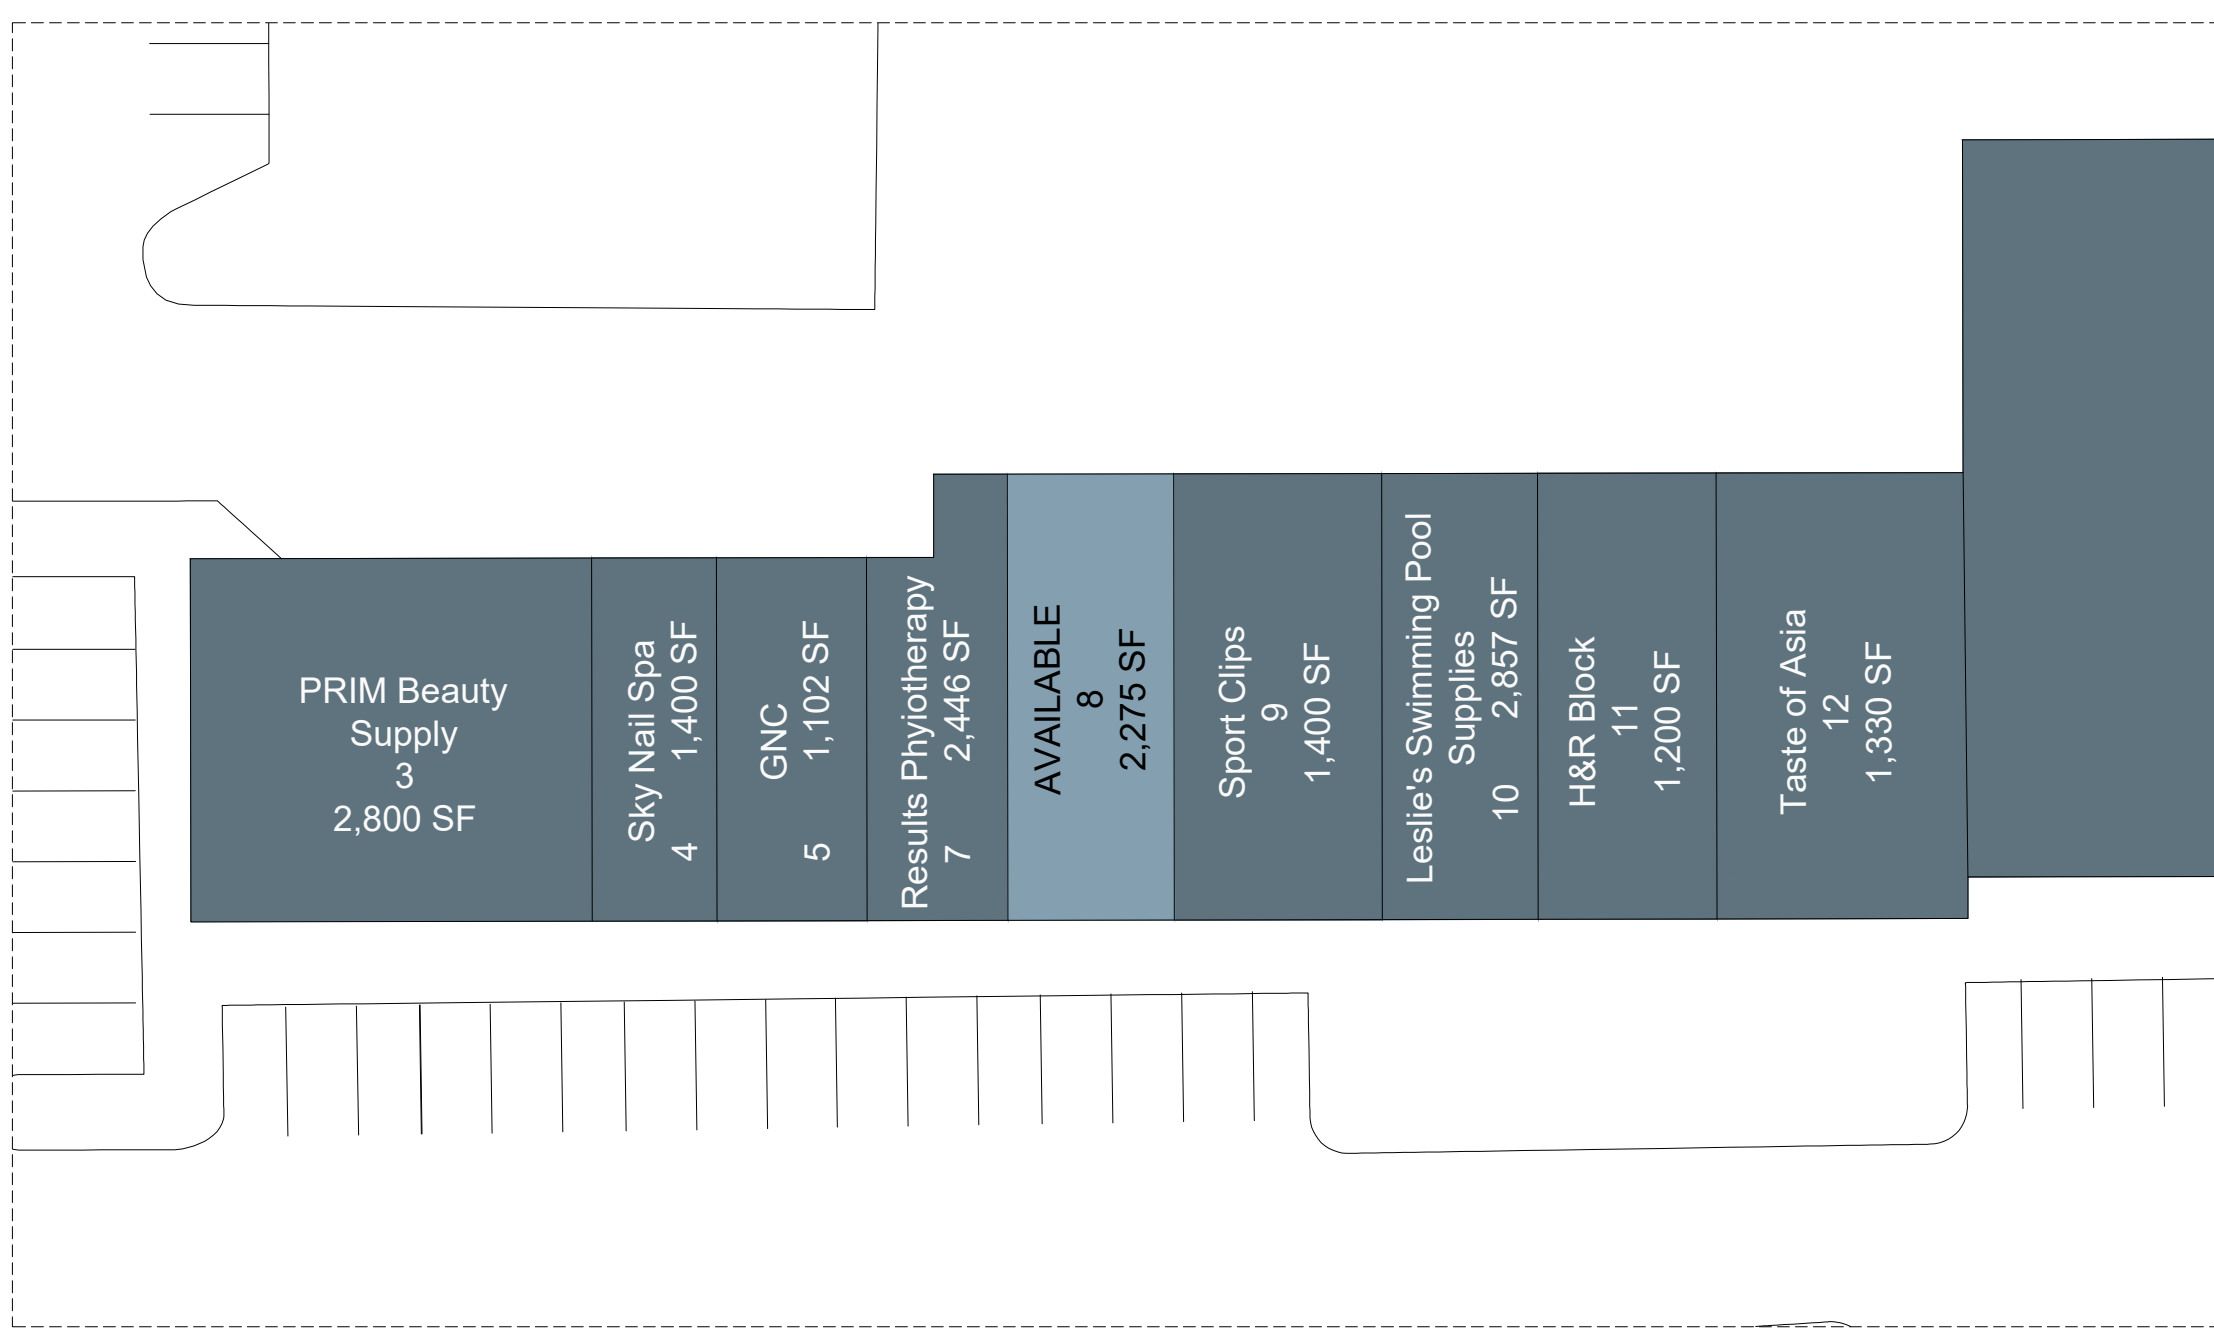

Walmart *

RETAIL 'B'
1" = 20'

RETAIL 'A'
DOLLAR TREE
13
9,998 SF

planet fitness
14
24,000 SF

HOBBY LOBBY
15
59,898 SF

RETAIL 'B'

Chase Bank
20

Denny's
19

Whataburger
18

Bank of America
17

Jack in the Box
23

THE HOME DEPOT

RETAIL 'A'
1" = 30'

- PRIM Beauty Supply 3 2,800 SF
- Sky Nail Spa 4 1,400 SF
- GNC 5 1,102 SF
- Results Phyiotherapy 7 2,446 SF
- AVAILABLE 8 2,275 SF**
- Sport Clips 9 1,400 SF
- Leslie's Swimming Pool Supplies 10 2,857 SF
- H&R Block 11 1,200 SF
- Taste of Asia 12 1,330 SF