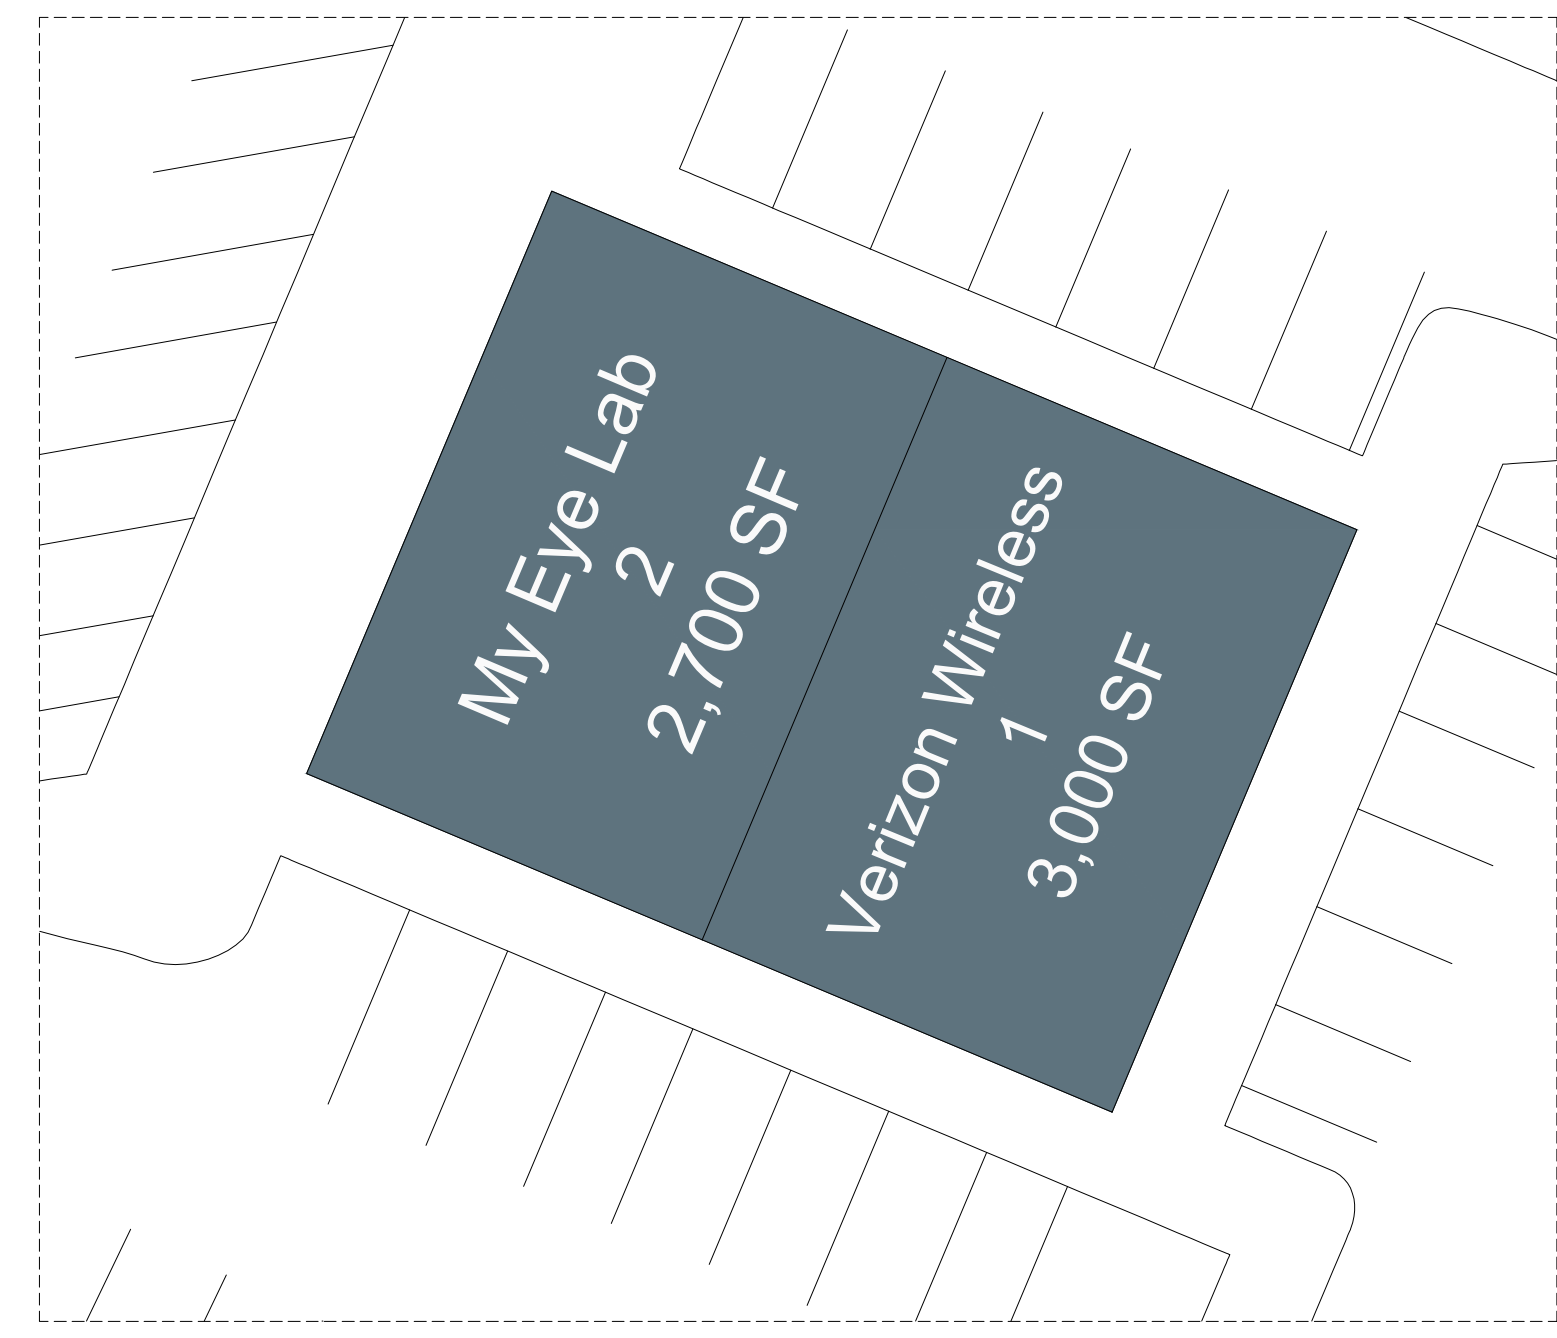

Walmart *

RETAIL 'B'
1" = 20'

RETAIL 'A'
DOLLAR TREE
13
9,998 SF

planet fitness
14
24,000 SF

HOBBY LOBBY
15
59,898 SF

RETAIL 'B'

Chase Bank
20

Denny's
19

Whataburger
18

Bank of America
17

Jack in the Box
23

THE HOME DEPOT

RETAIL 'A'
1" = 30'

- PRIM Beauty Supply 3 2,800 SF
- Sky Nail Spa 4 1,400 SF
- GNC 5 1,102 SF
- Results Phyiotherapy 7 2,446 SF
- AVAILABLE 8 2,275 SF**
- Sport Clips 9 1,400 SF
- Leslie's Swimming Pool Supplies 10 2,857 SF
- H&R Block 11 1,200 SF
- Taste of Asia 12 1,330 SF