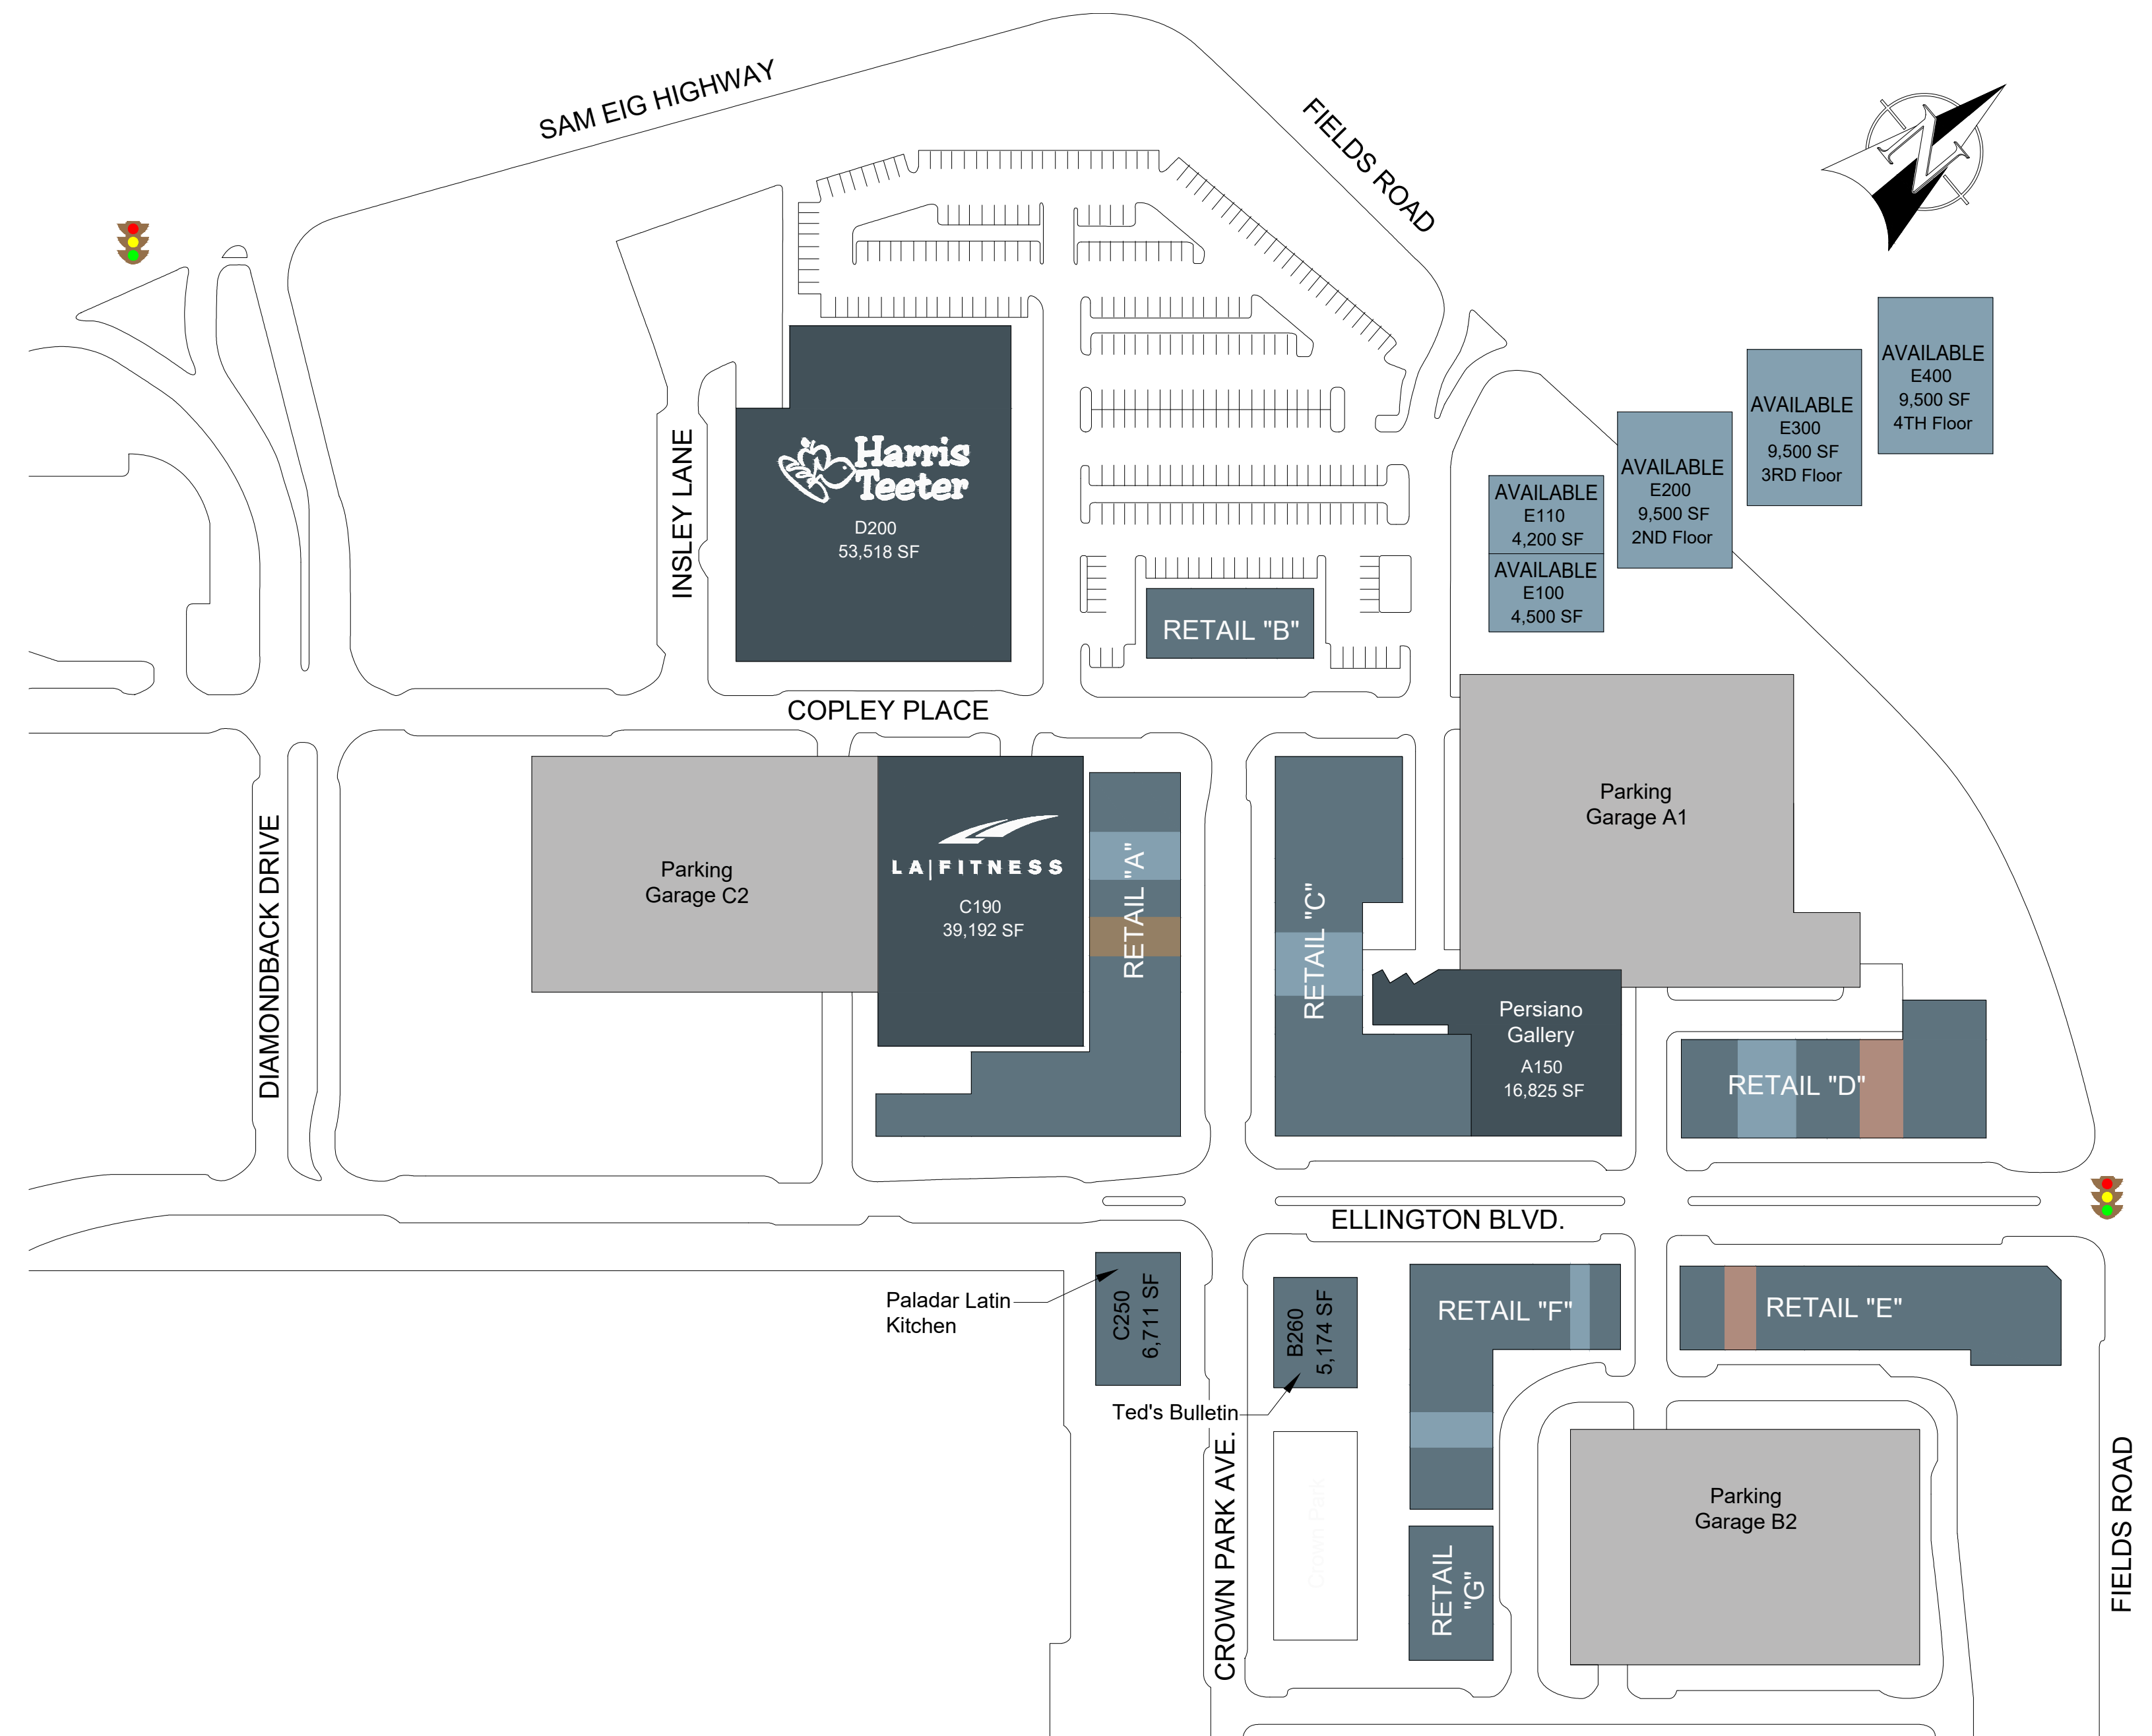

RETAIL "A", "B" & "C"
SCALE: 1" = 40'

OVERALL SITE PLAN
SCALE: 1" = 100'

RETAIL "F" & "E"
SCALE: 1" = 40'

RETAIL "D"
SCALE: 1" = 40'

RETAIL "G"
SCALE: 1" = 40'