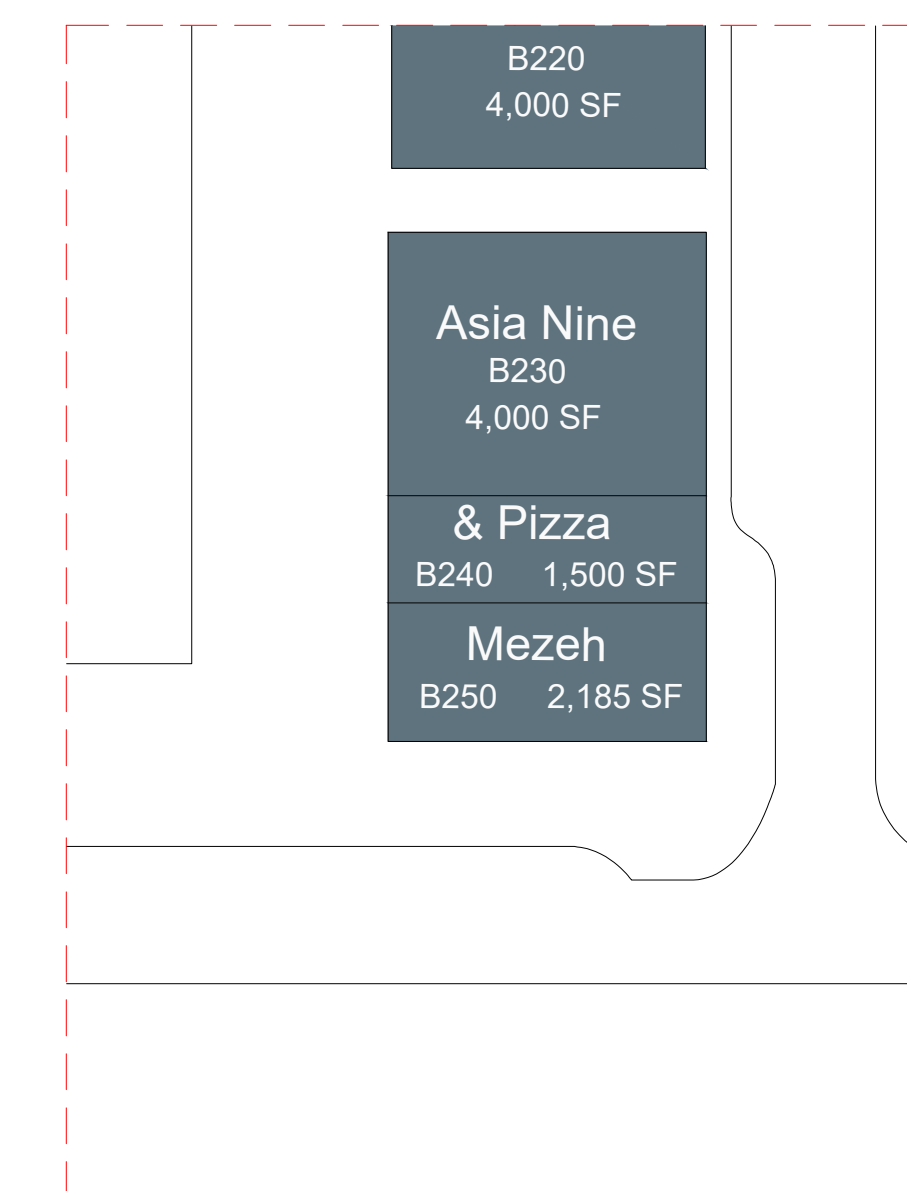

RETAIL "A", "B" & "C"
SCALE: 1" = 40'

OVERALL SITE PLAN
SCALE: 1" = 100'

RETAIL "F" & "E"
SCALE: 1" = 40'

RETAIL "D"
SCALE: 1" = 40'

RETAIL "G"
SCALE: 1" = 40'