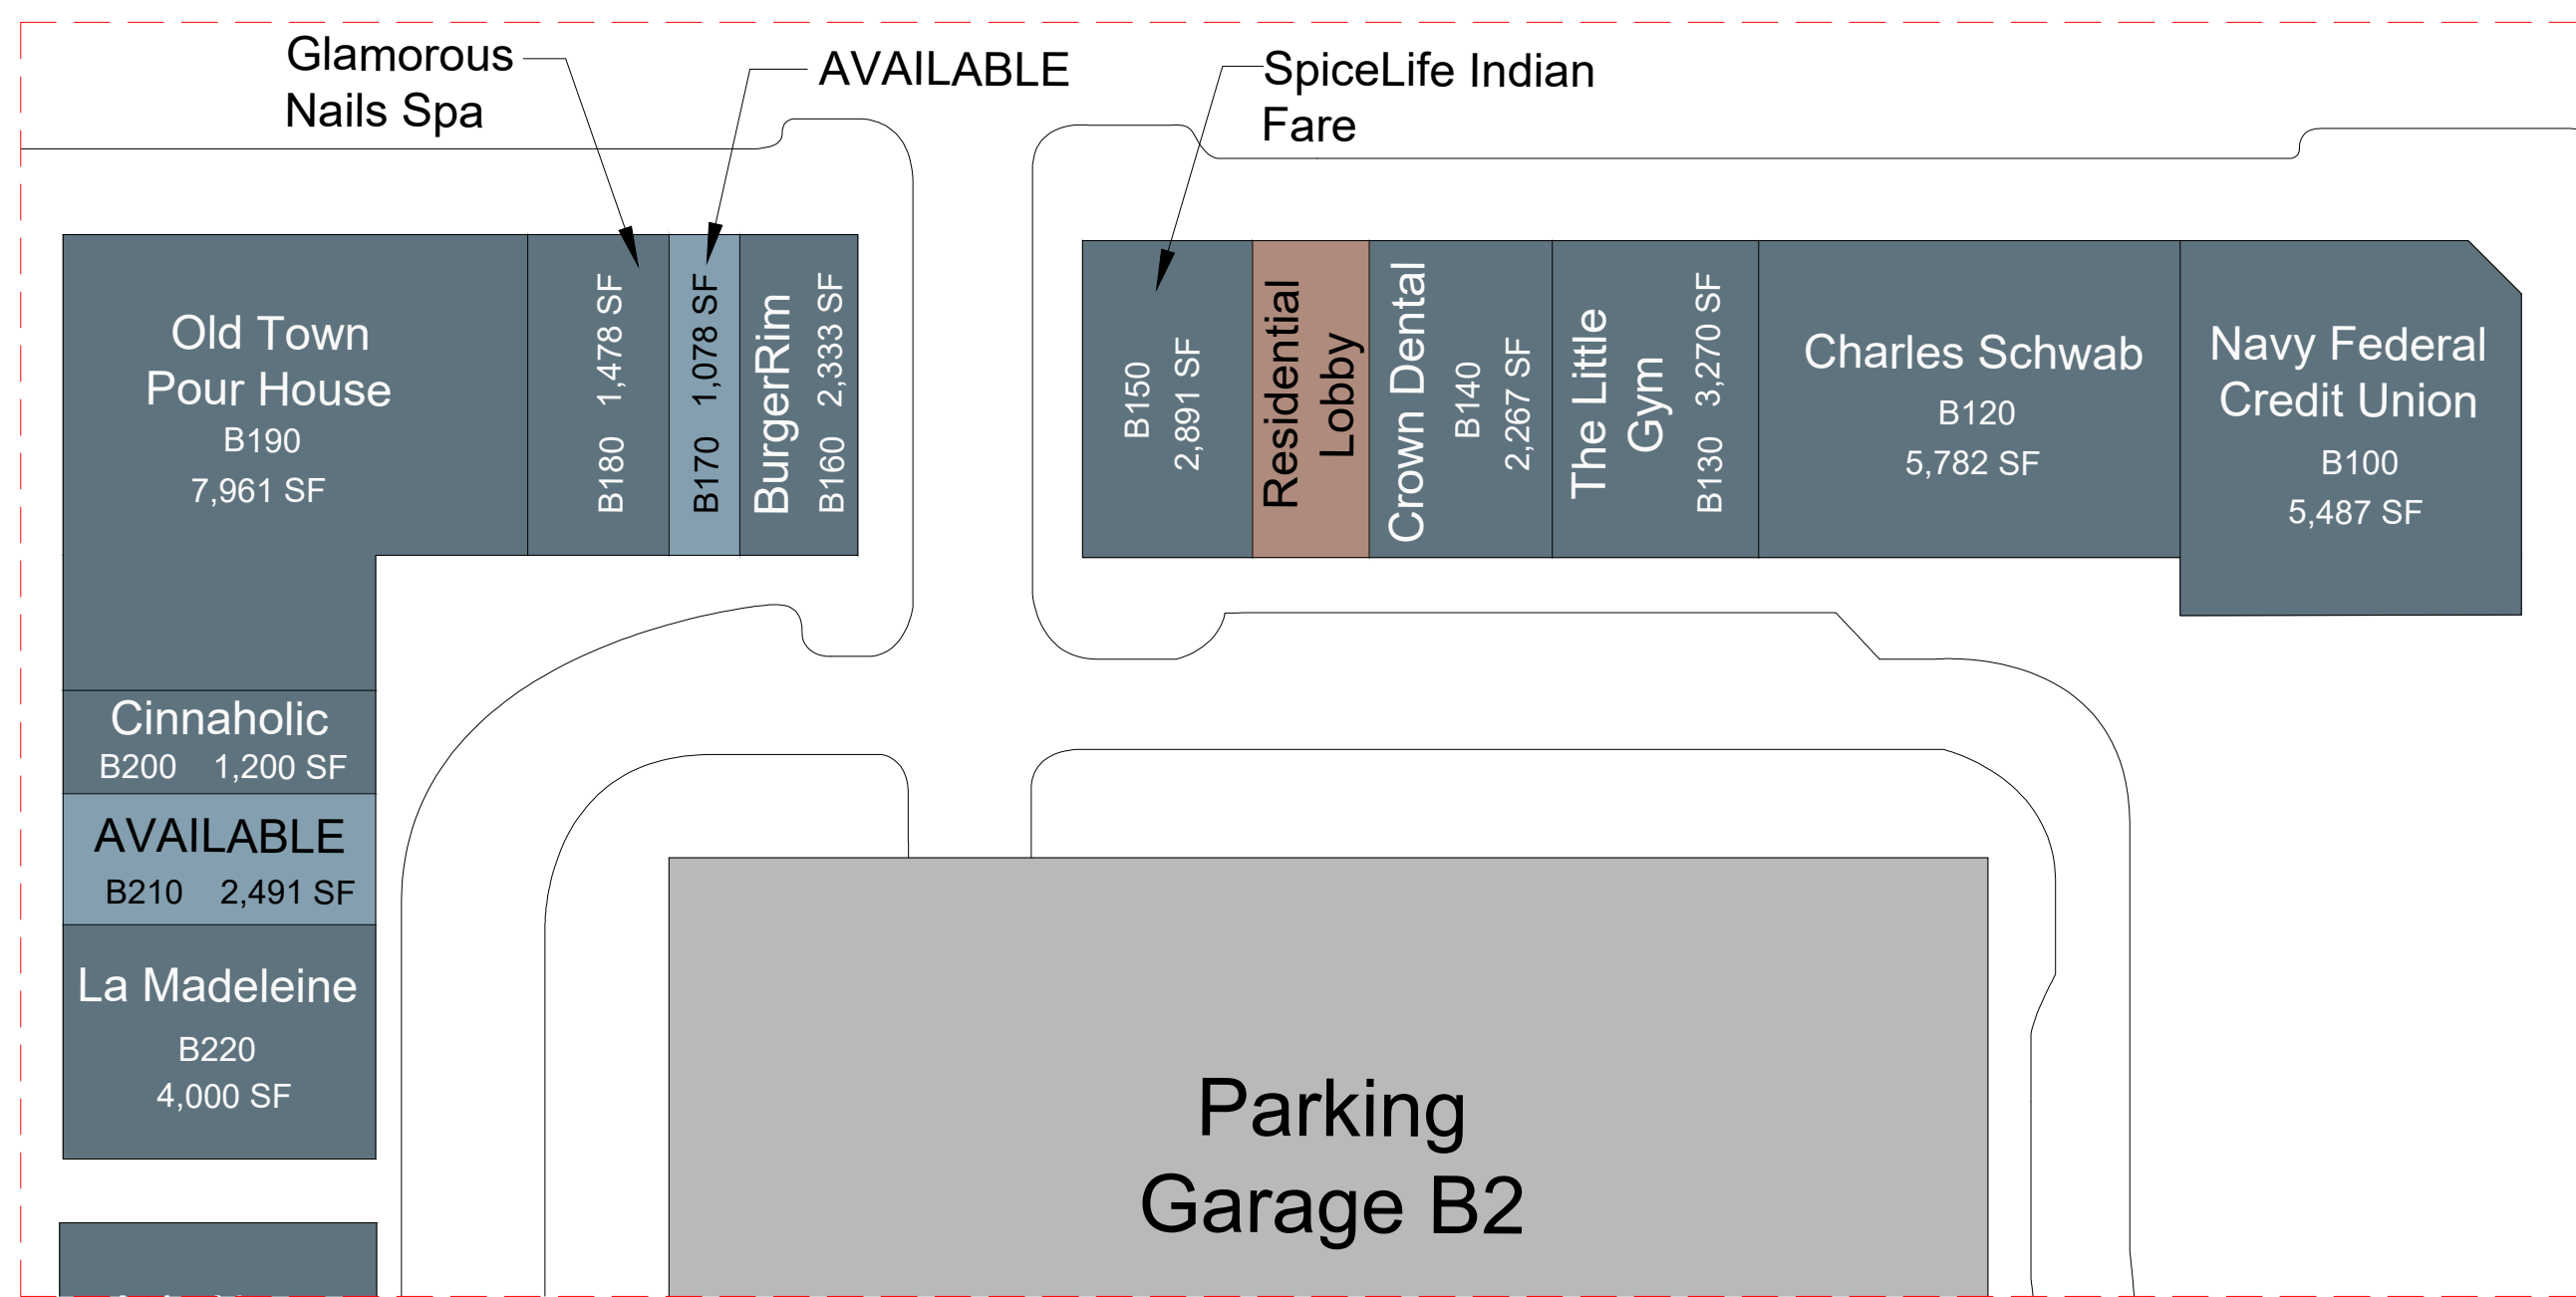

RETAIL "A", "B" & "C"
SCALE: 1" = 40'

OVERALL SITE PLAN
SCALE: 1" = 100'

RETAIL "F" & "E"
SCALE: 1" = 40'

RETAIL "D"
SCALE: 1" = 40'

RETAIL "G"
SCALE: 1" = 40'