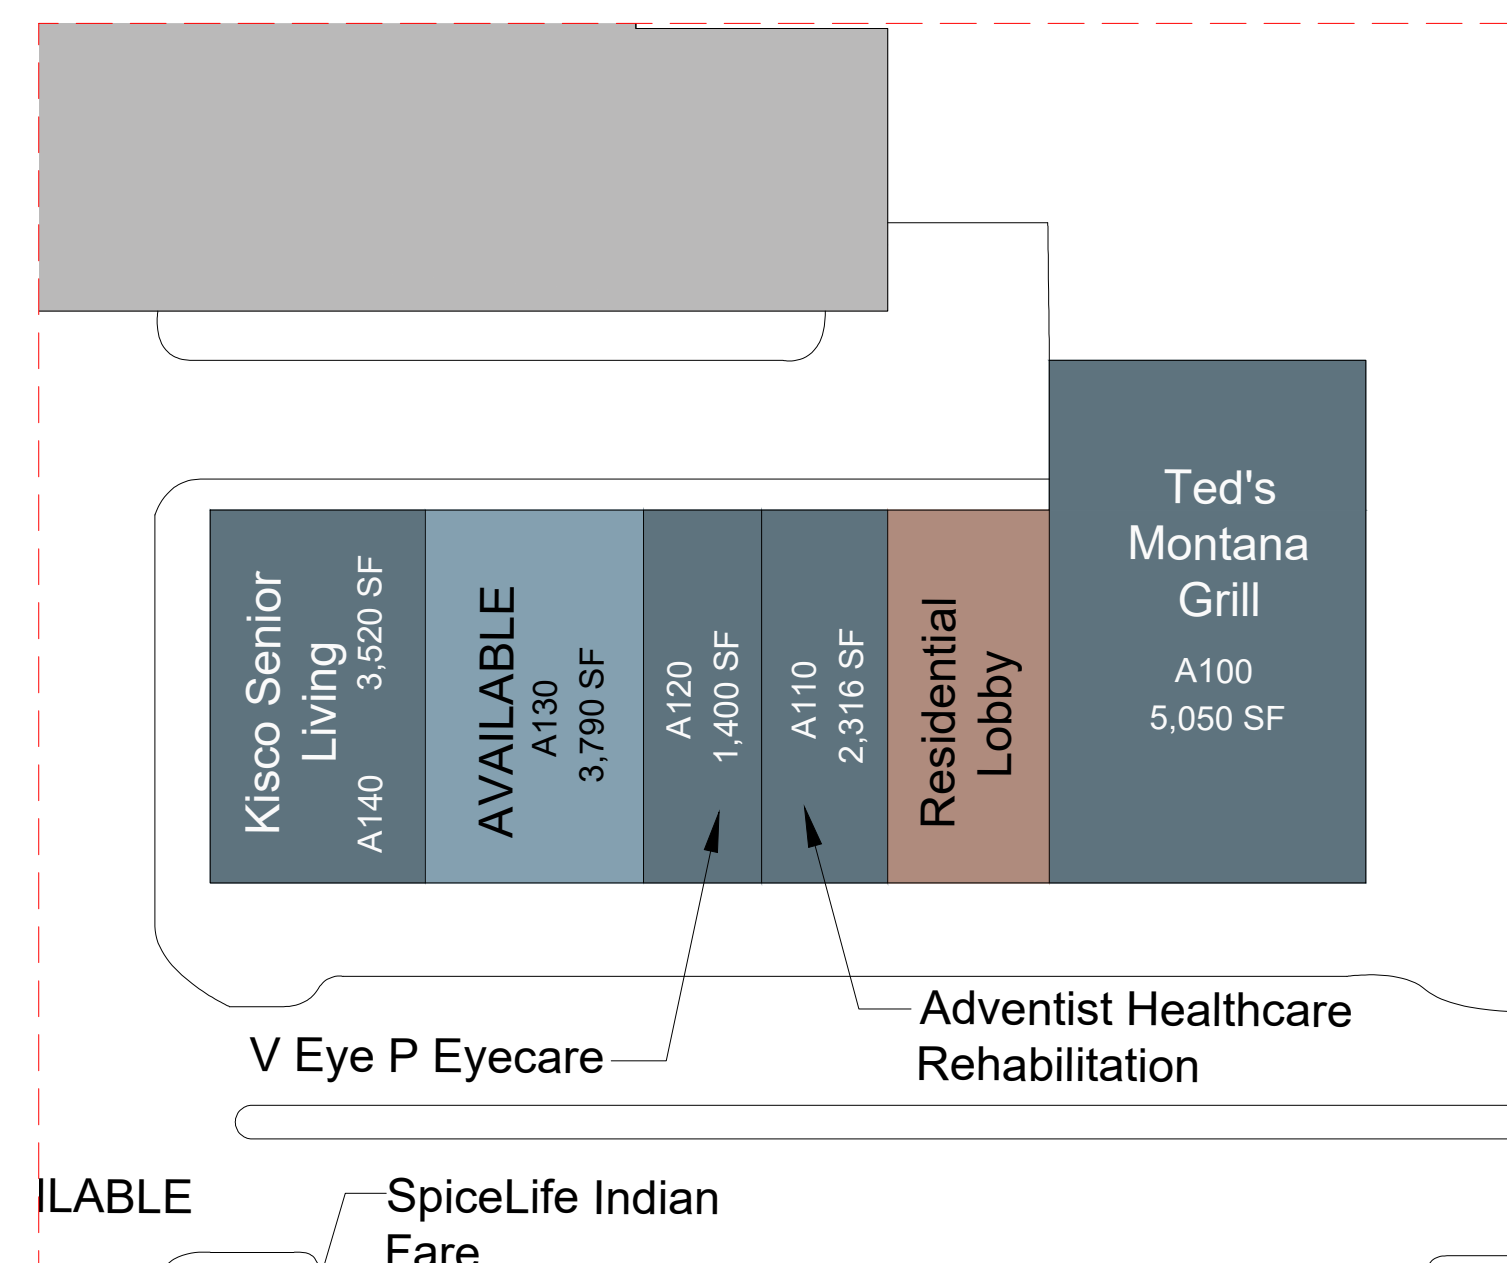

RETAIL "A", "B" & "C"
SCALE: 1" = 40'

OVERALL SITE PLAN
SCALE: 1" = 100'

RETAIL "F" & "E"
SCALE: 1" = 40'

RETAIL "D"
SCALE: 1" = 40'

RETAIL "G"
SCALE: 1" = 40'