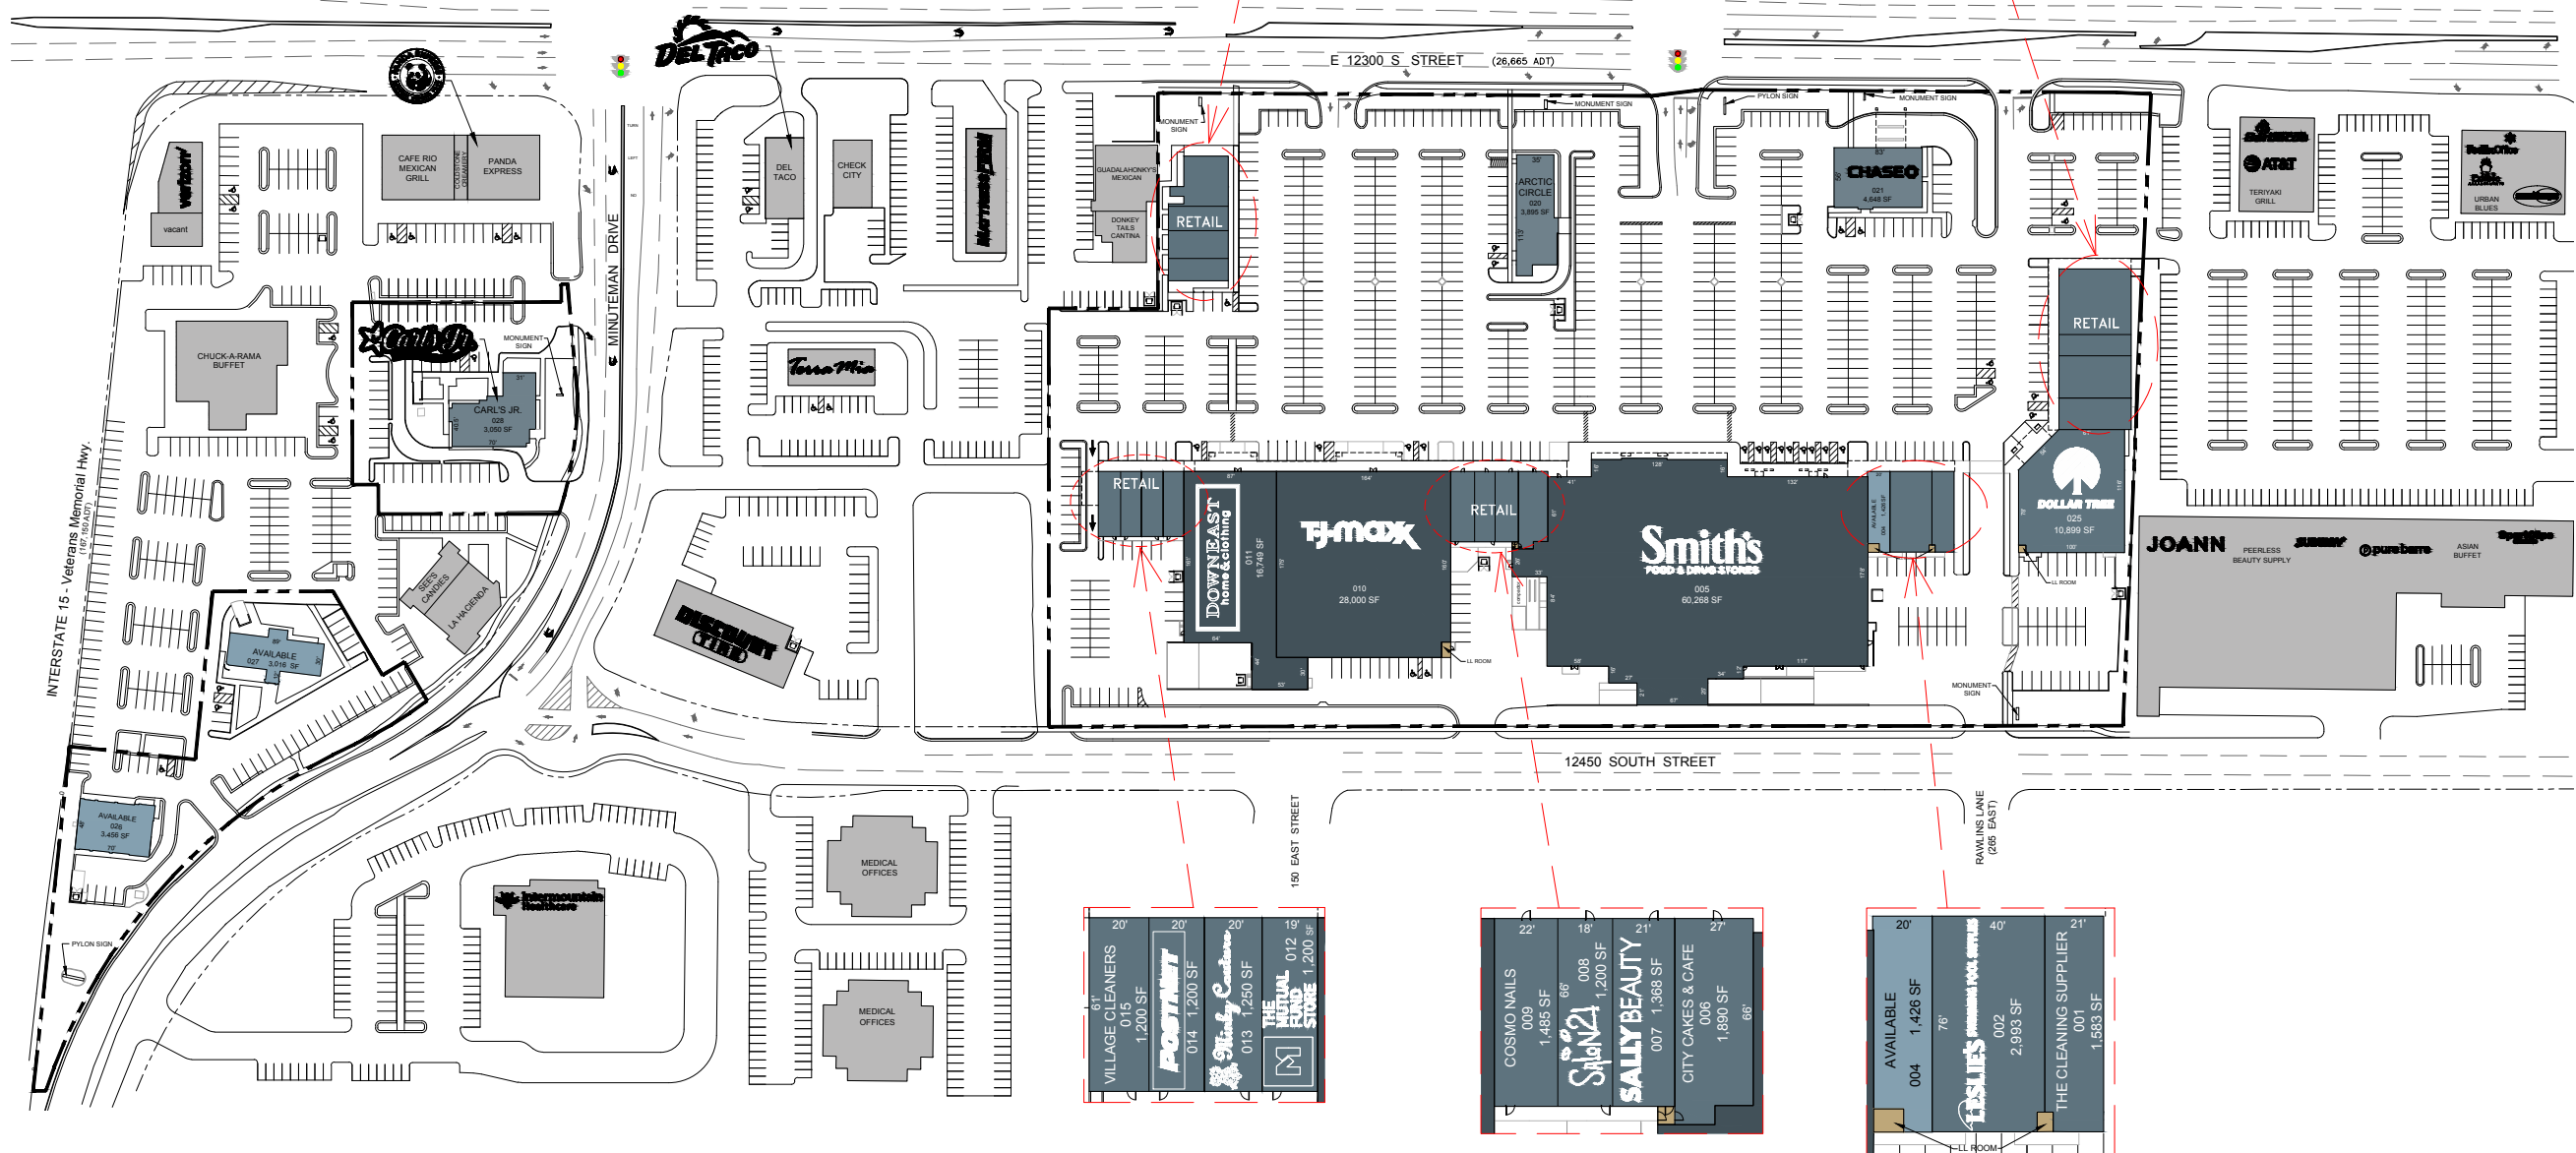

019	2,000 SF	42'	48'
Jamba			
018	1,286 SF	23'	23'
Pizza			
017	1,476 SF	26'	56'
JIMMY JOHN'S Gourmet Sandwiches			
016	1,196 SF	21'	56'

029	4,080 SF	60'	68'
corner bakery CAFE			
022	1,360 SF	20'	68'
GNC			
023	2,700 SF	40'	68'
PALM BEACH TAN			
024	2,032 SF	30'	68'
LAB L.A. BIKINI			

015	1,200 SF	20'	61'
VILLAGE CLEANERS			
014	1,200 SF	20'	61'
POSTNET			
013	1,260 SF	20'	61'
Stacy's Custom			
012	1,200 SF	19'	61'
THE NATURAL FUND STORE			

009	1,485 SF	22'	66'
COSMO NAILS			
008	1,200 SF	15'	66'
Sally Beauty			
007	1,368 SF	21'	66'
CITY CAKES & CAFE			
006	1,890 SF	27'	66'

004	1,426 SF	20'	76'
AVAILABLE			
002	2,993 SF	40'	76'
FASALE'S			
003	1,583 SF	21'	76'
THE CLEANING SUPPLIER			