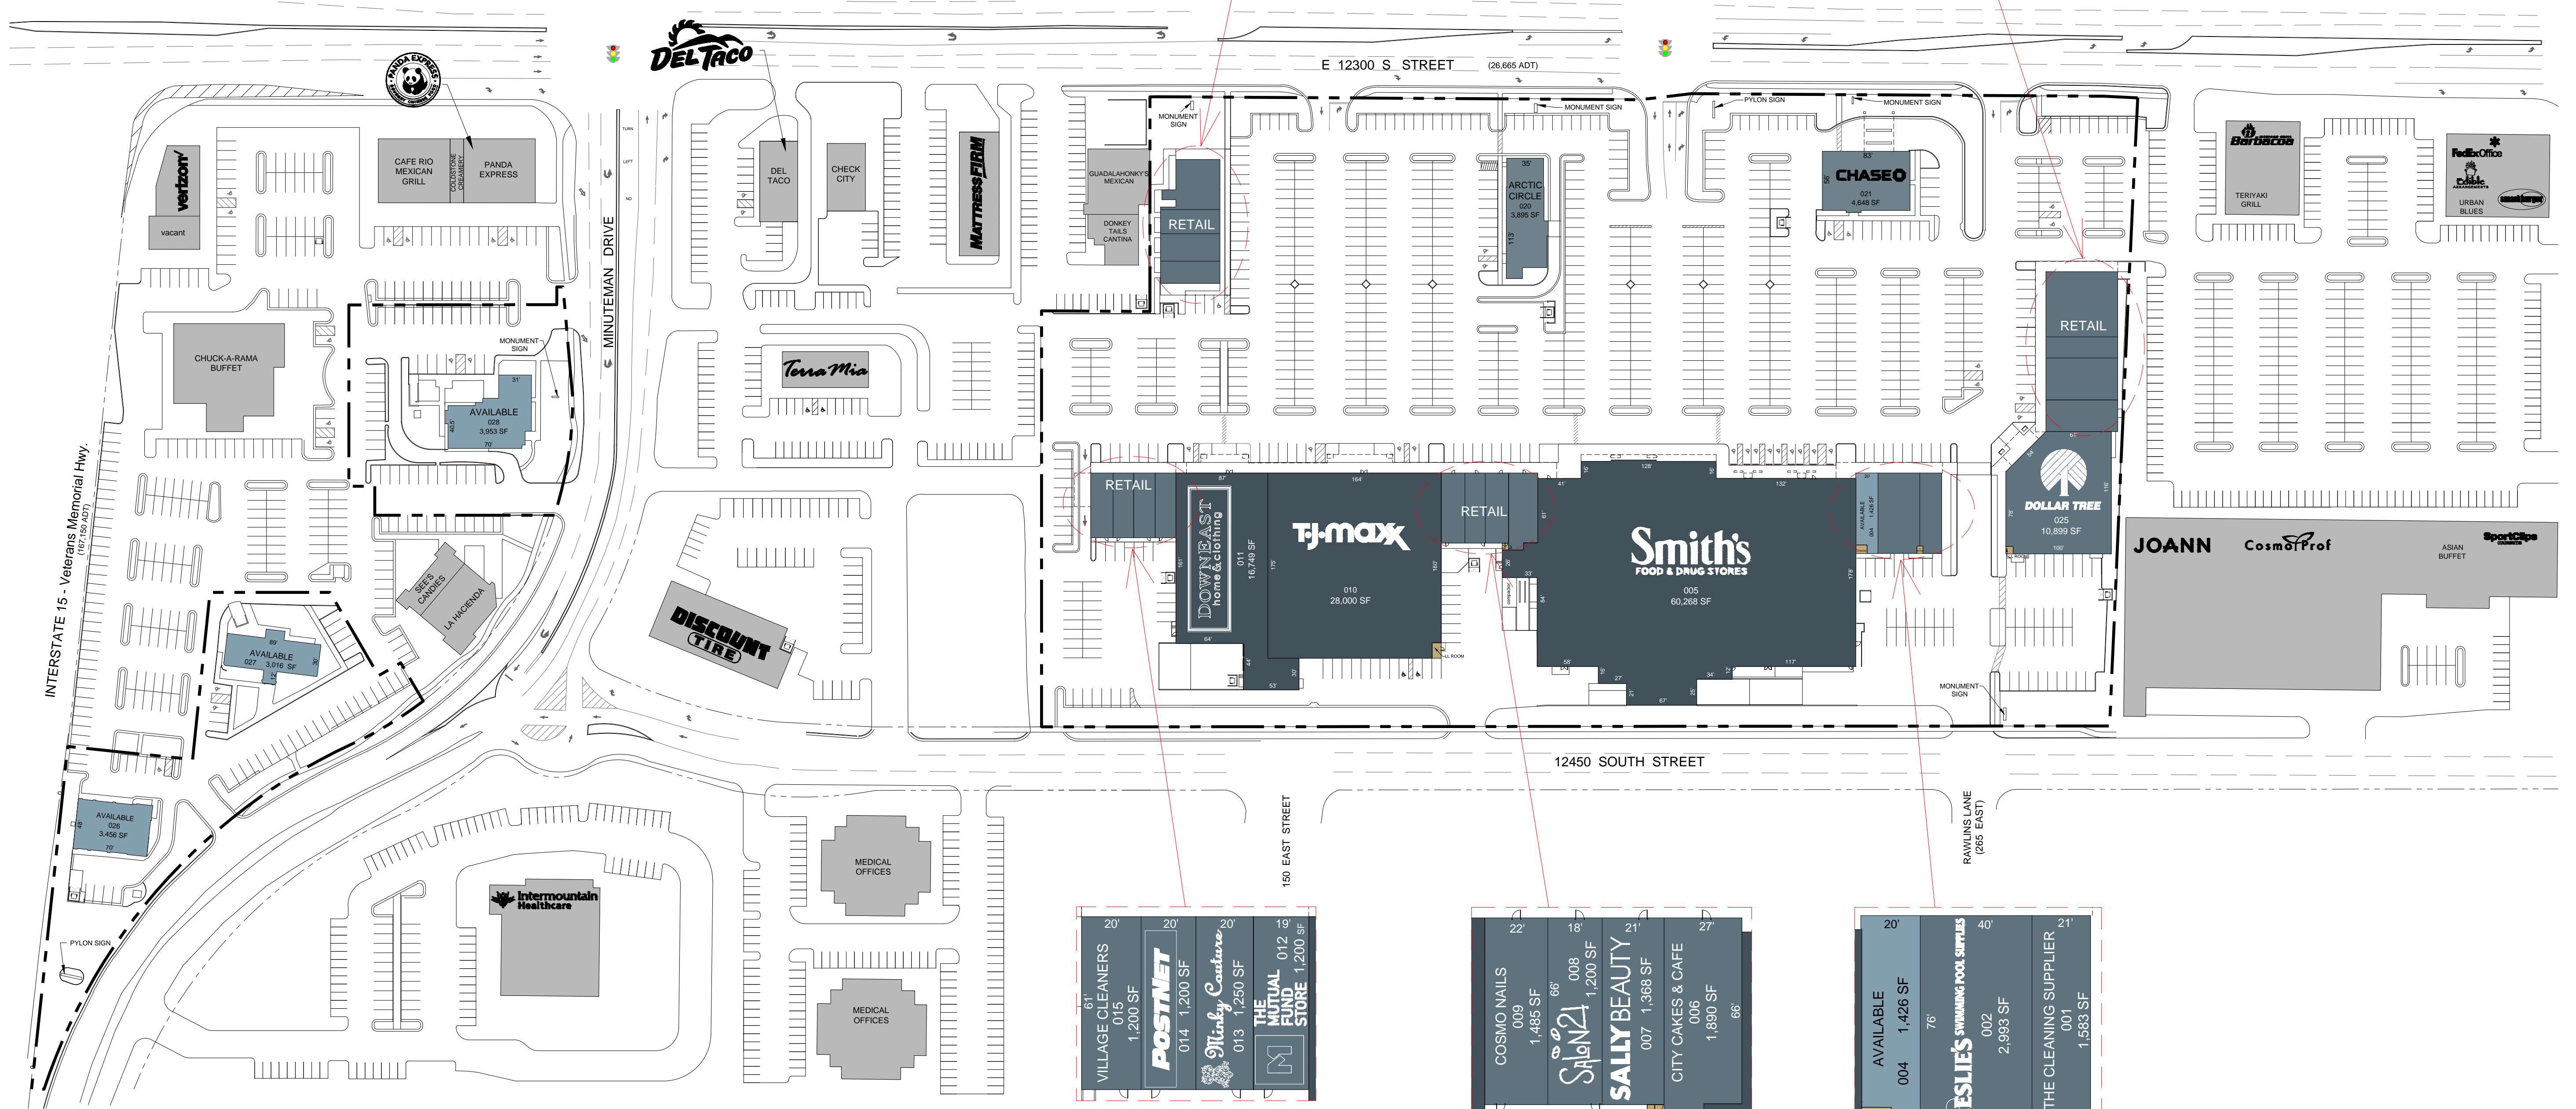

42'	019	2,000 SF	48'
Jamba Juice			
20'	018	1,286 SF	23'
Pizza Hut			
20'	017	1,476 SF	26'
Jimmy John's Gourmet Sandwiches			
21'	016	1,196 SF	21'

68'	029	4,080 SF	60'
corner bakery CAFE			
20'	022	1,360 SF	20'
GNC			
40'	023	2,700 SF	40'
PALM BEACH TAN			
68'	024	2,032 SF	61'
LAB L.A. BIKINI			

20'	015	1,200 SF	20'
VILLAGE CLEANERS			
20'	014	1,200 SF	20'
POSTNET			
20'	013	1,250 SF	19'
Winky Cakes			
19'	012	1,200 SF	19'
THE MUTUAL FUND STORE			

22'	009	1,485 SF	18'
COSMO NAILS			
66'	008	1,200 SF	21'
Sally Beauty			
27'	007	1,368 SF	27'
CITY CAKES & CAFE			
66'	006	1,890 SF	66'

20'	004	1,426 SF	76'
AVAILABLE			
40'	002	2,993 SF	40'
LESIE'S SWIMMING POOL SUPPLIES			
21'	001	1,583 SF	21'
THE CLEANING SUPPLIER			