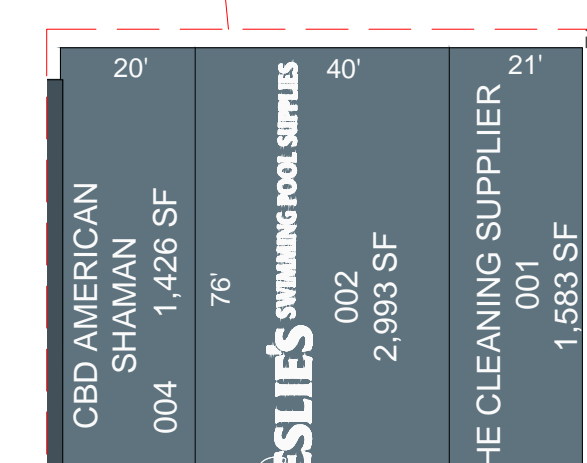

RETAIL  
Scale 1"= 30'

RETAIL  
Scale 1"= 30'

RETAIL  
Scale 1"= 30'

RETAIL  
Scale 1"= 30'

RETAIL  
Scale 1"= 30'