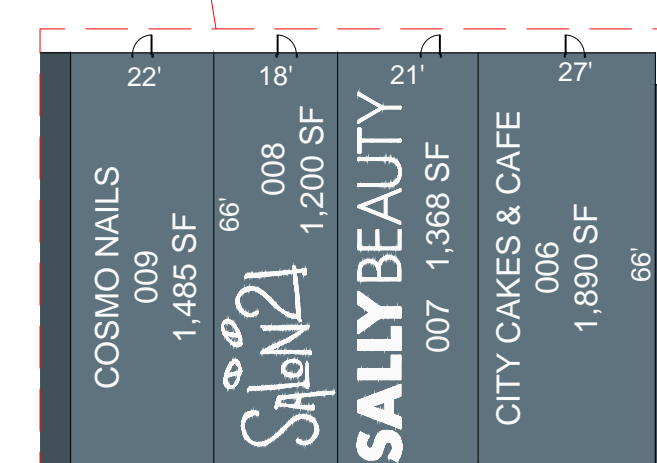

RETAIL  
Scale 1"= 30'

RETAIL  
Scale 1"= 30'

RETAIL  
Scale 1"= 30'

RETAIL  
Scale 1"= 30'

RETAIL  
Scale 1"= 30'