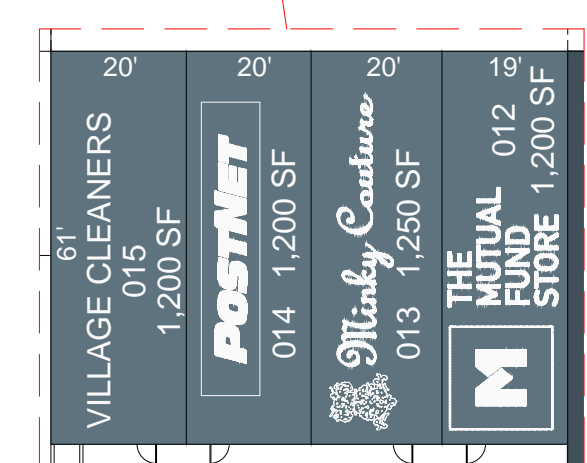

RETAIL  
Scale 1"= 30'

RETAIL  
Scale 1"= 30'

RETAIL  
Scale 1"= 30'

RETAIL  
Scale 1"= 30'

RETAIL  
Scale 1"= 30'