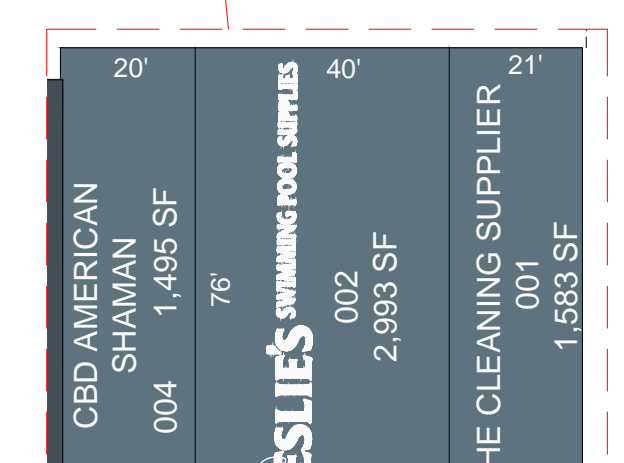

RETAIL
Scale 1"= 30'

RETAIL
Scale 1"= 30'

OVERALL SITE PLAN
Scale 1"= 80'

RETAIL
Scale 1"= 30'

RETAIL
Scale 1"= 30'

RETAIL
Scale 1"= 30'