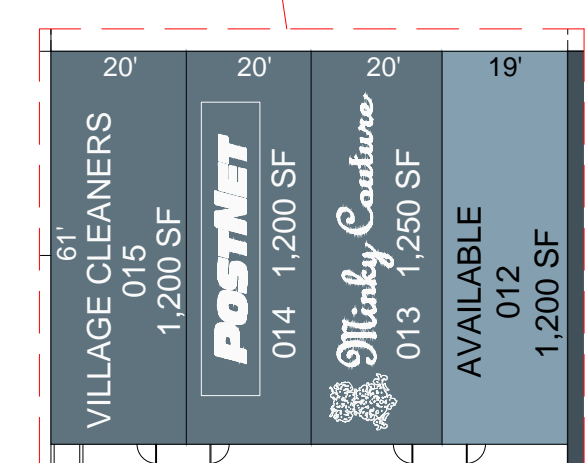

RETAIL
Scale 1"= 30'

RETAIL
Scale 1"= 30'

OVERALL SITE PLAN
Scale 1"= 80'

RETAIL
Scale 1"= 30'

RETAIL
Scale 1"= 30'

RETAIL
Scale 1"= 30'