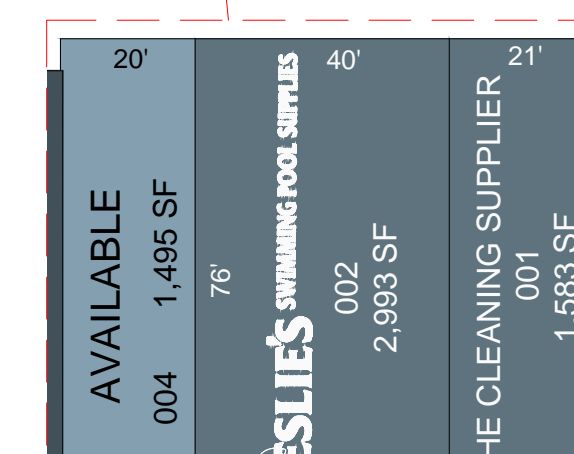

RETAIL
Scale 1"= 30'

RETAIL
Scale 1"= 30'

OVERALL SITE PLAN
Scale 1"= 80'

RETAIL
Scale 1"= 30'

RETAIL
Scale 1"= 30'

RETAIL
Scale 1"= 30'