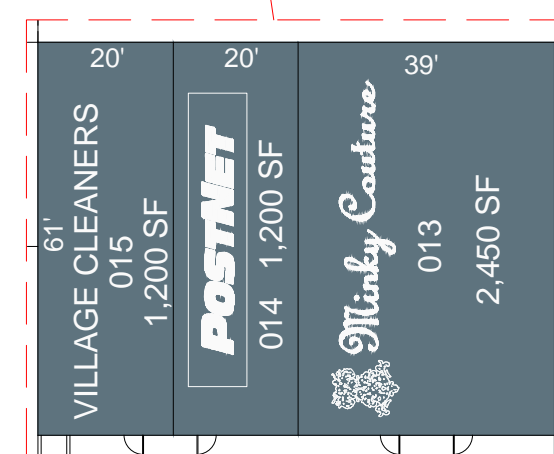

RETAIL
Scale 1"= 30'

RETAIL
Scale 1"= 30'

OVERALL SITE PLAN
Scale 1"= 80'

RETAIL
Scale 1"= 30'

RETAIL
Scale 1"= 30'

RETAIL
Scale 1"= 30'