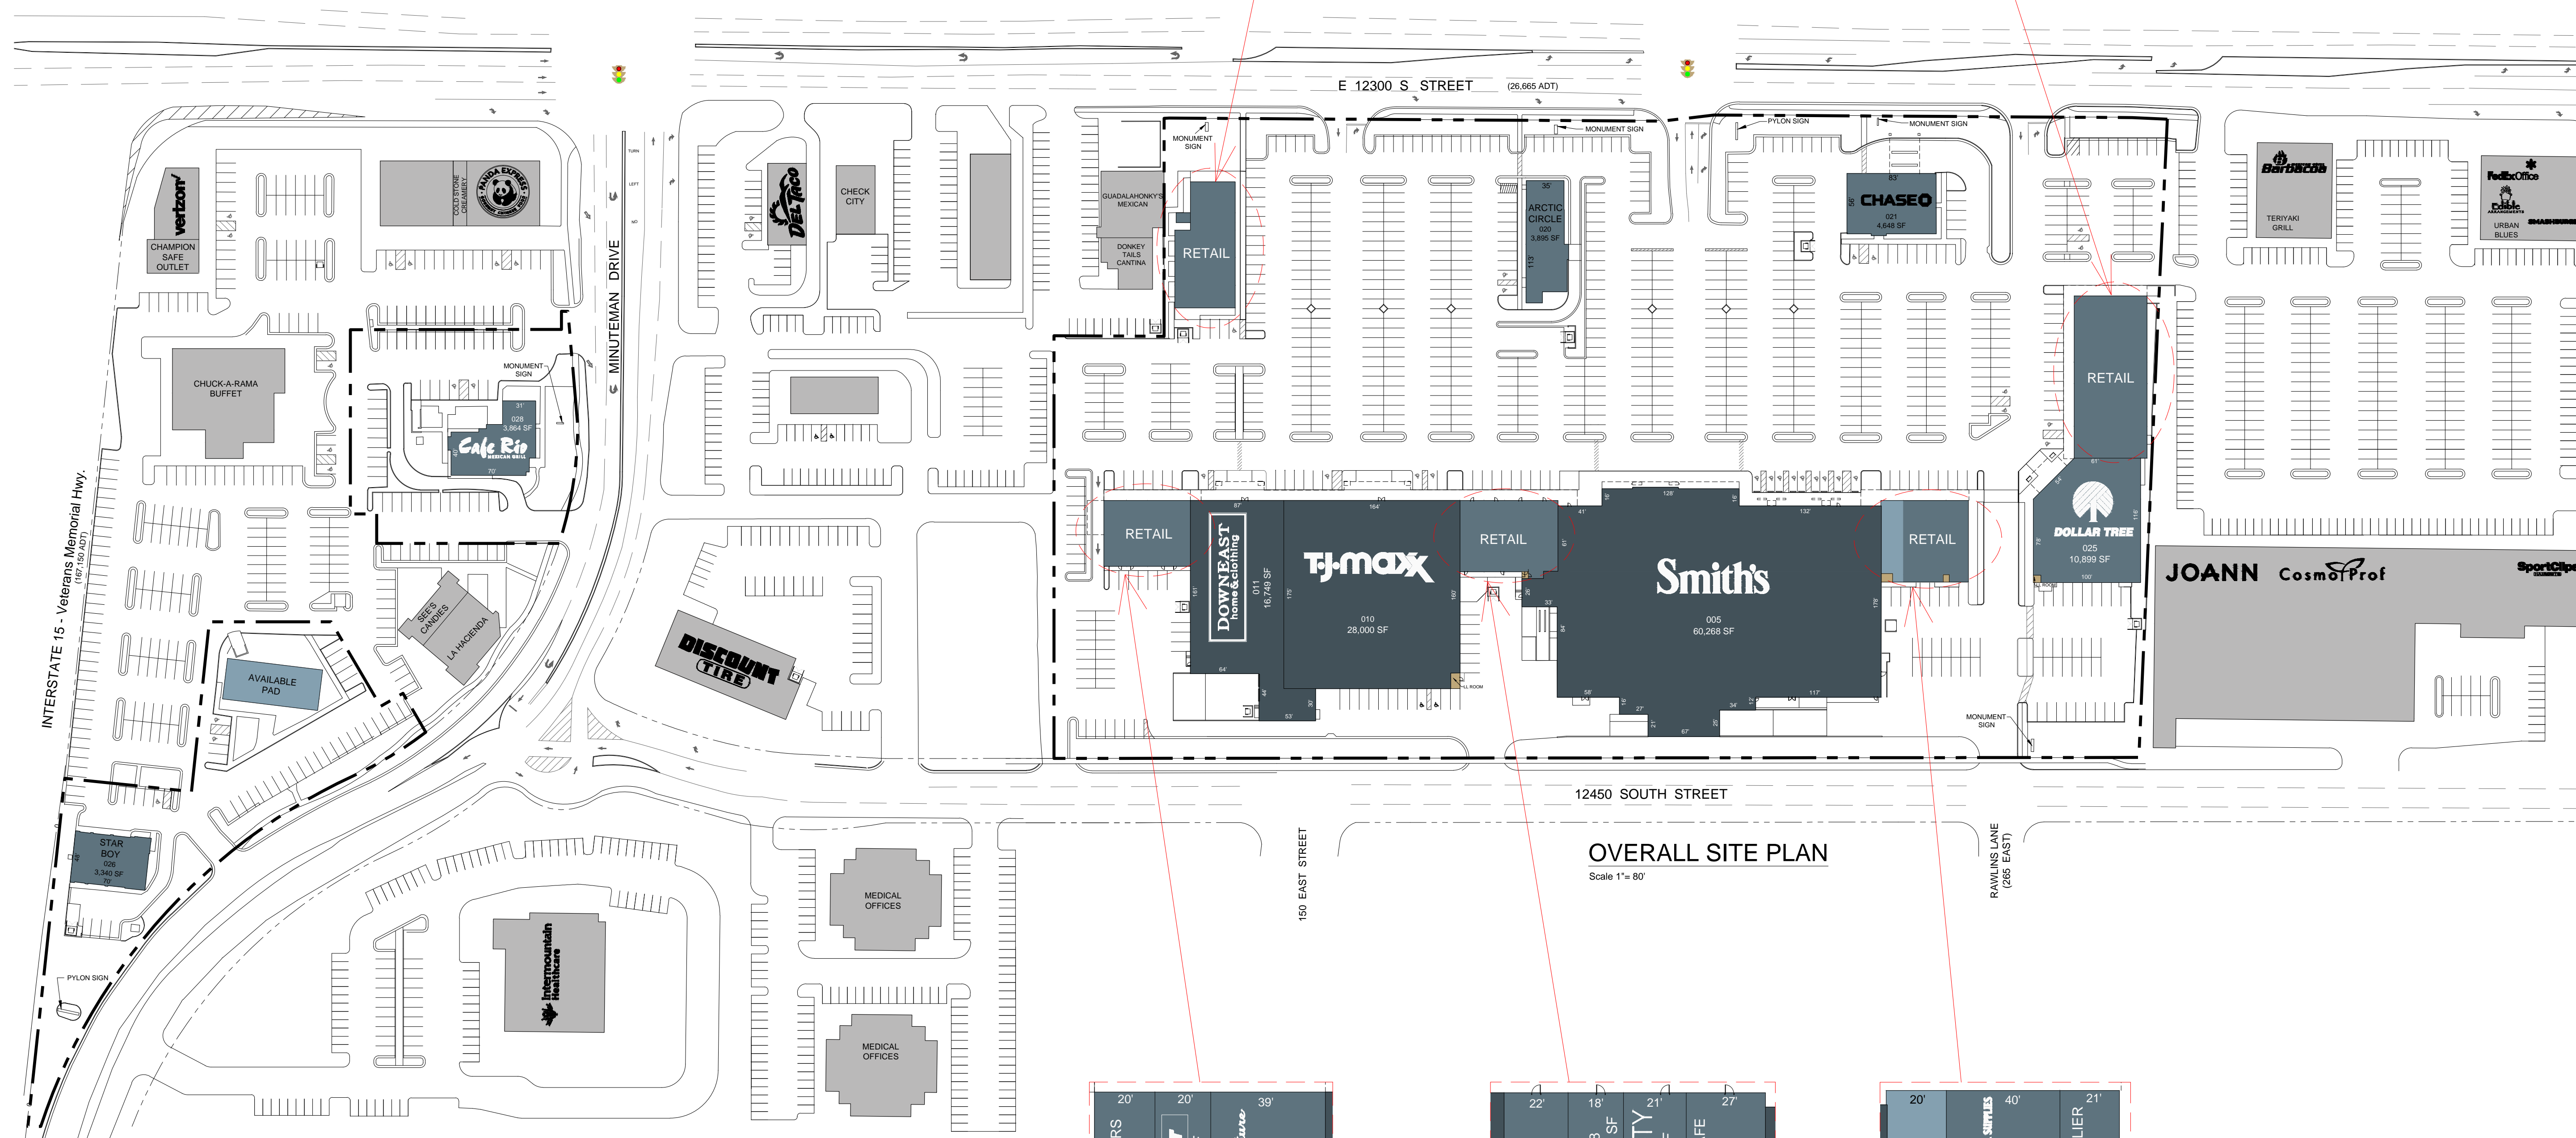

RETAIL
Scale 1"= 30'

RETAIL
Scale 1"= 30'

OVERALL SITE PLAN
Scale 1"= 80'

RETAIL
Scale 1"= 30'

RETAIL
Scale 1"= 30'

RETAIL
Scale 1"= 30'