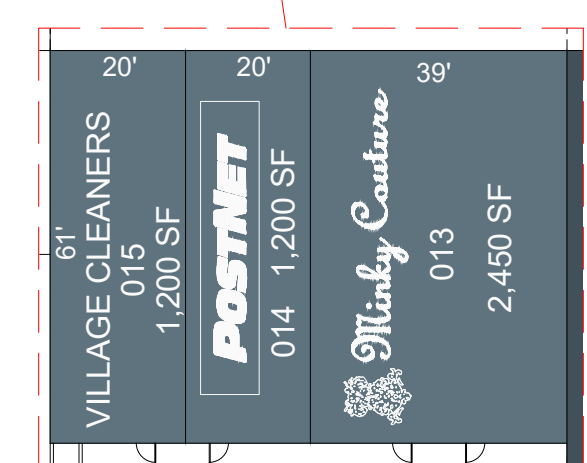

RETAIL
Scale 1"= 30'

RETAIL
Scale 1"= 30'

OVERALL SITE PLAN
Scale 1"= 80'

RETAIL
Scale 1"= 30'

RETAIL
Scale 1"= 30'

RETAIL
Scale 1"= 30'