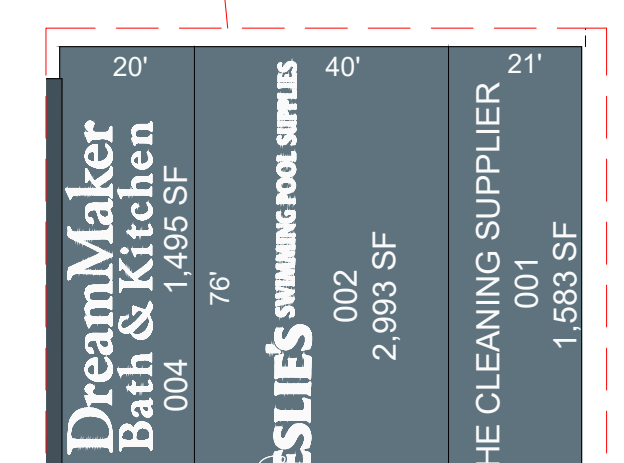

RETAIL
Scale 1"= 30'

RETAIL
Scale 1"= 30'

OVERALL SITE PLAN
Scale 1"= 80'

RETAIL
Scale 1"= 30'

RETAIL
Scale 1"= 30'

RETAIL
Scale 1"= 30'