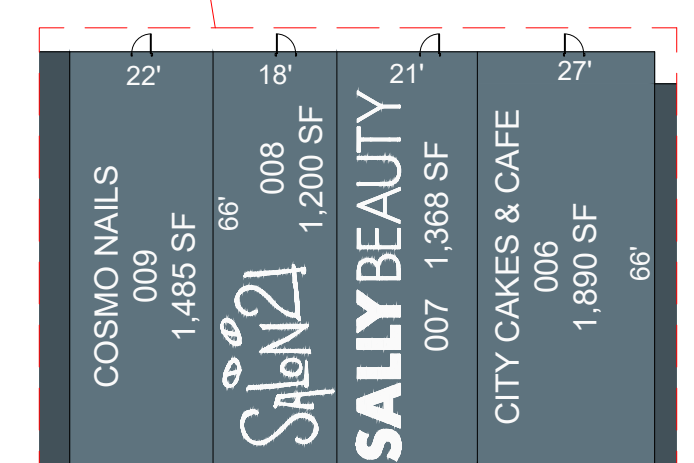

RETAIL
Scale 1"= 30'

RETAIL
Scale 1"= 30'

OVERALL SITE PLAN
Scale 1"= 80'

RETAIL
Scale 1"= 30'

RETAIL
Scale 1"= 30'

RETAIL
Scale 1"= 30'