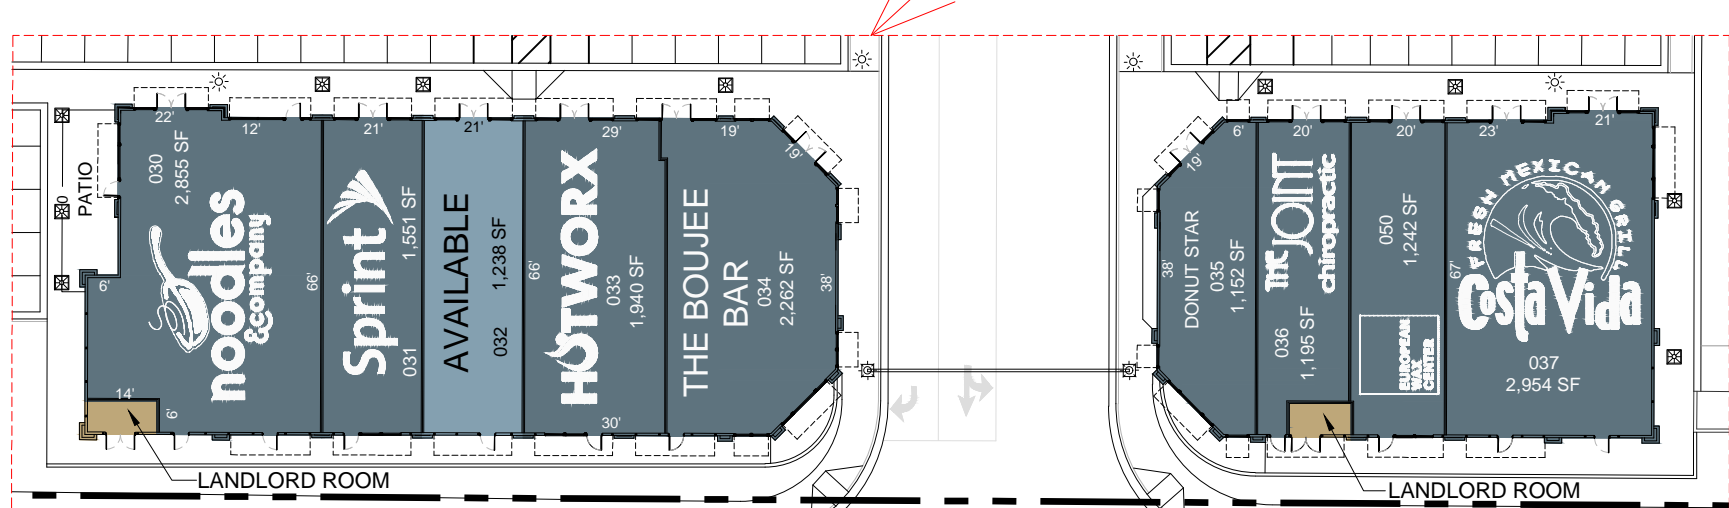

RETAIL
Scale: 1" = 40'

BUILDING "F"
Scale: 1" = 40'

BUILDING "K" & "L"
Scale: 1" = 40'

BUILDING "M" & "H"
Scale: 1" = 40'

BUILDING "J" & "I"
Scale: 1" = 40'

OVERALL SITE PLAN
Scale: 1" = 80'