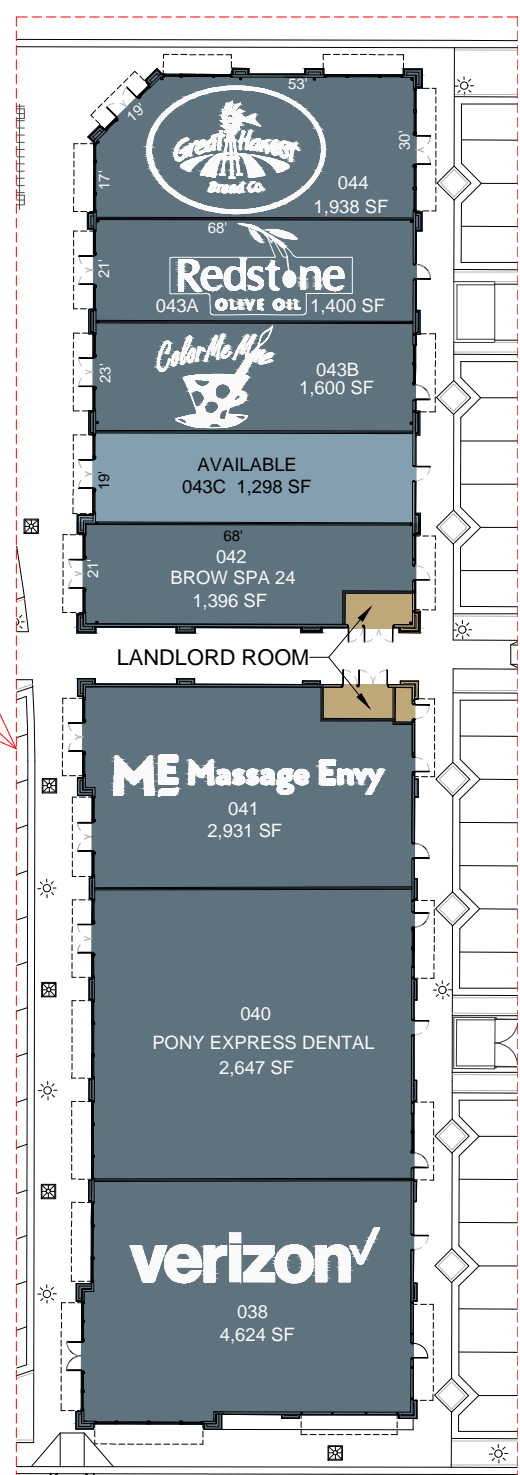

RETAIL
Scale: 1" = 40'

BUILDING "F"
Scale: 1" = 40'

BUILDING "K" & "L"
Scale: 1" = 40'

BUILDING "M" & "H"
Scale: 1" = 40'

BUILDING "J" & "I"
Scale: 1" = 40'

OVERALL SITE PLAN
Scale: 1" = 80'