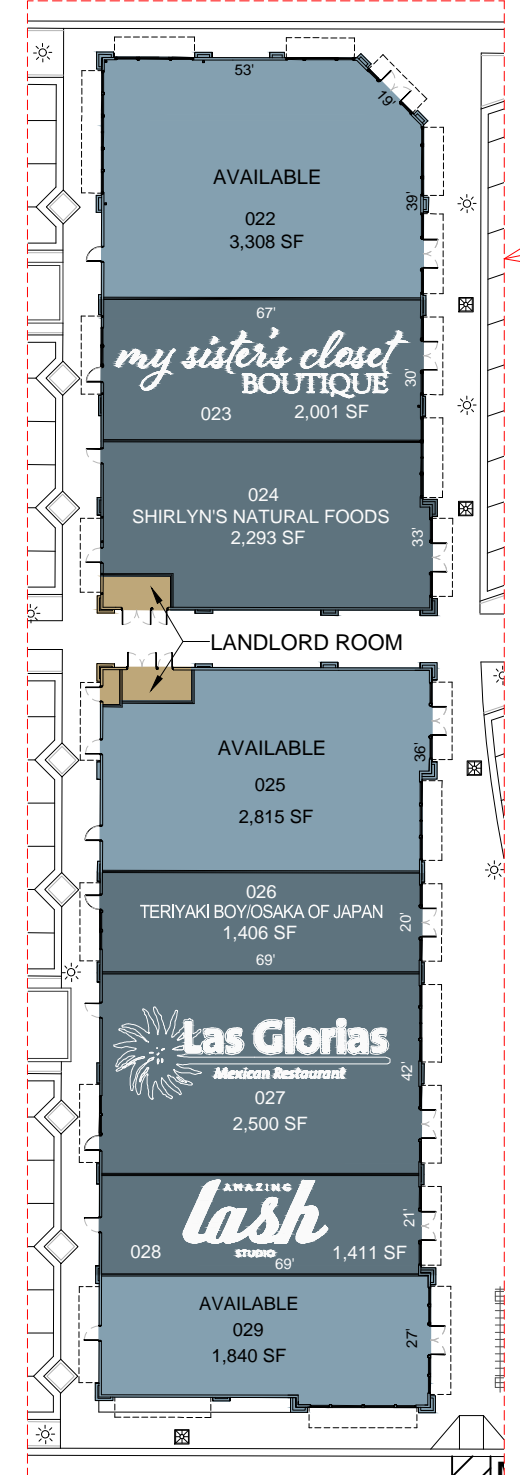

RETAIL
Scale: 1" = 40'

BUILDING "F"
Scale: 1" = 40'

BUILDING "K" & "L"
Scale: 1" = 40'

BUILDING "M" & "H"
Scale: 1" = 40'

BUILDING "J" & "I"
Scale: 1" = 40'

OVERALL SITE PLAN
Scale: 1" = 80'