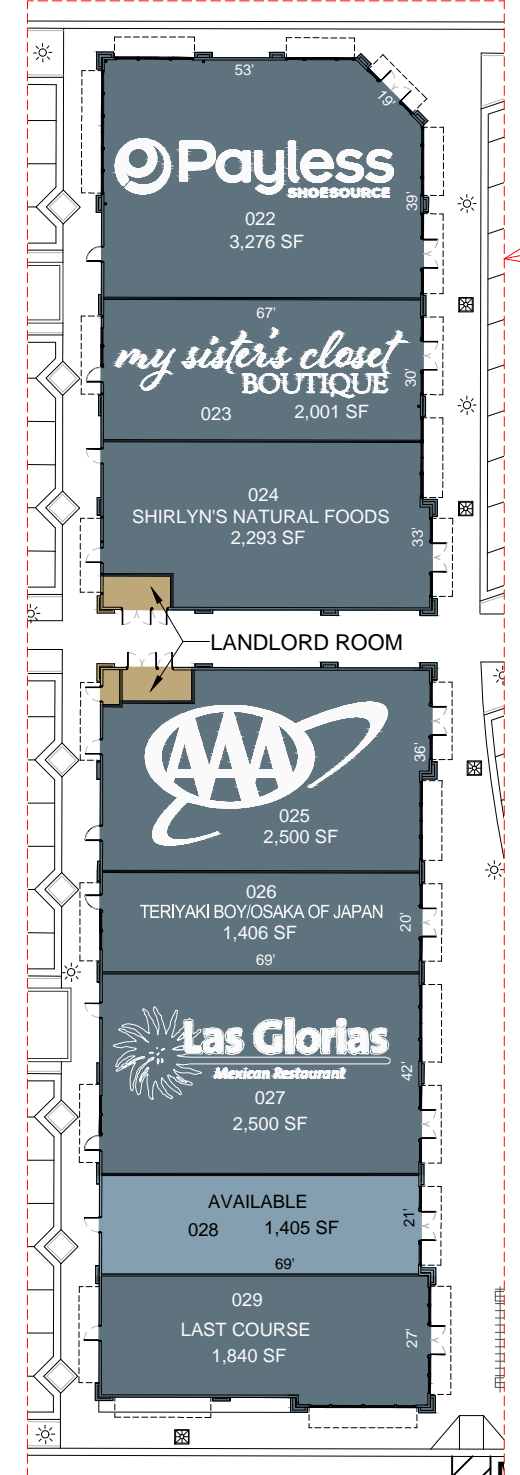

RETAIL
Scale: 1" = 40'

BUILDING "F"
Scale: 1" = 40'

BUILDING "K" & "L"
Scale: 1" = 40'

BUILDING "M" & "H"
Scale: 1" = 40'

BUILDING "J" & "I"
Scale: 1" = 40'

OVERALL SITE PLAN
Scale: 1" = 80'