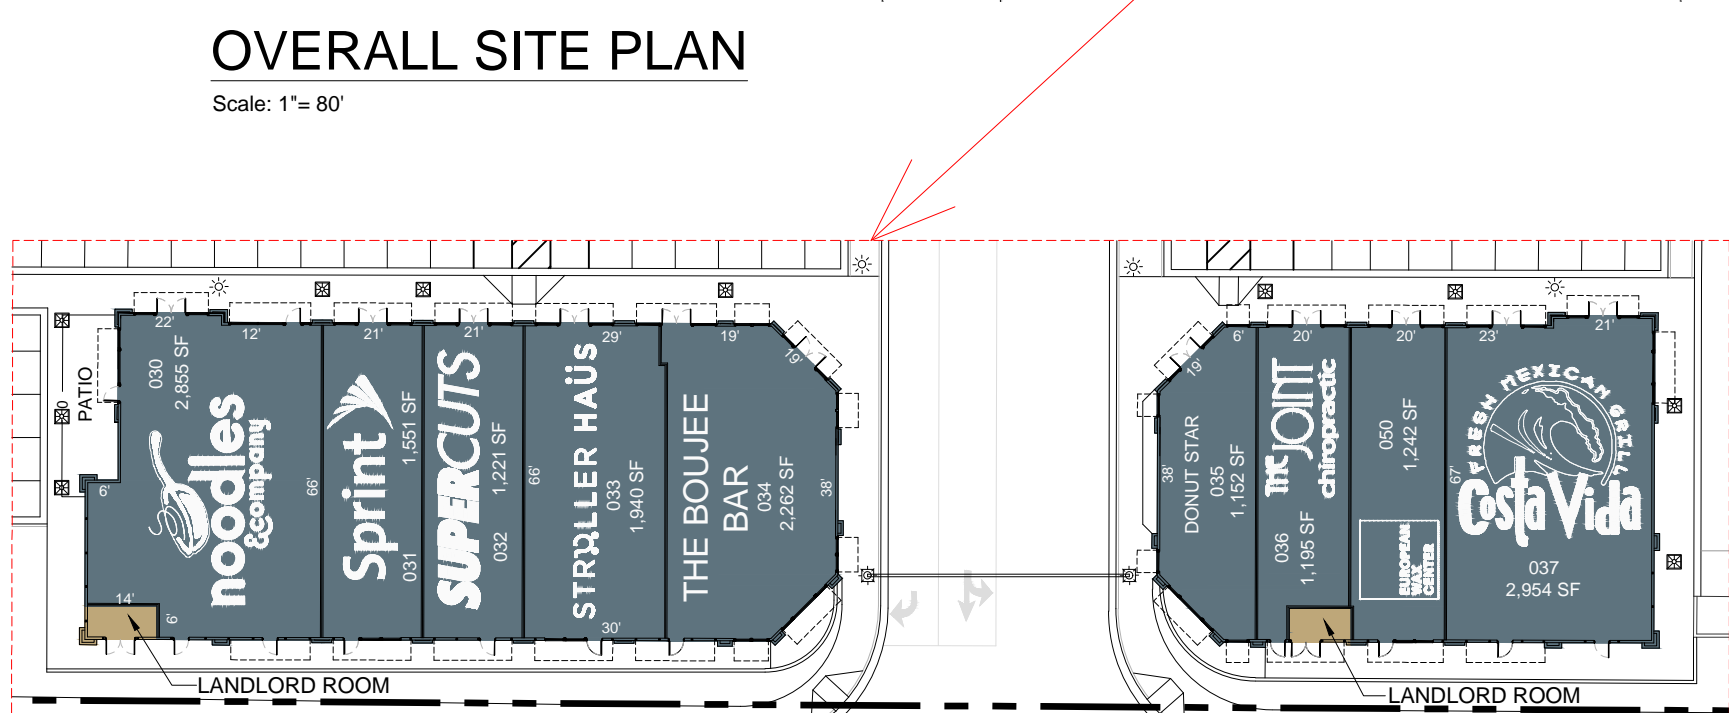

RETAIL
Scale: 1" = 40'

BUILDING "F"
Scale: 1" = 40'

BUILDING "K" & "L"
Scale: 1" = 40'

BUILDING "M" & "H"
Scale: 1" = 40'

BUILDING "J" & "I"
Scale: 1" = 40'

OVERALL SITE PLAN
Scale: 1" = 80'