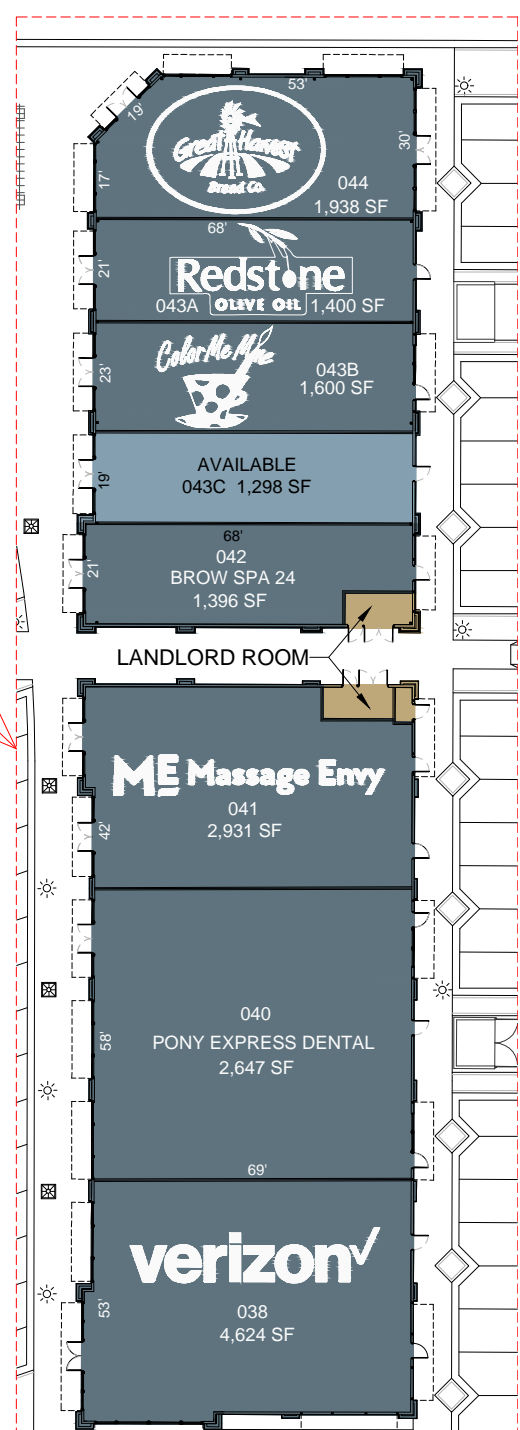

RETAIL
Scale: 1" = 40'

BUILDING "F"
Scale: 1" = 40'

BUILDING "K" & "L"
Scale: 1" = 40'

BUILDING "M" & "H"
Scale: 1" = 40'

BUILDING "J" & "I"
Scale: 1" = 40'

OVERALL SITE PLAN
Scale: 1" = 80'