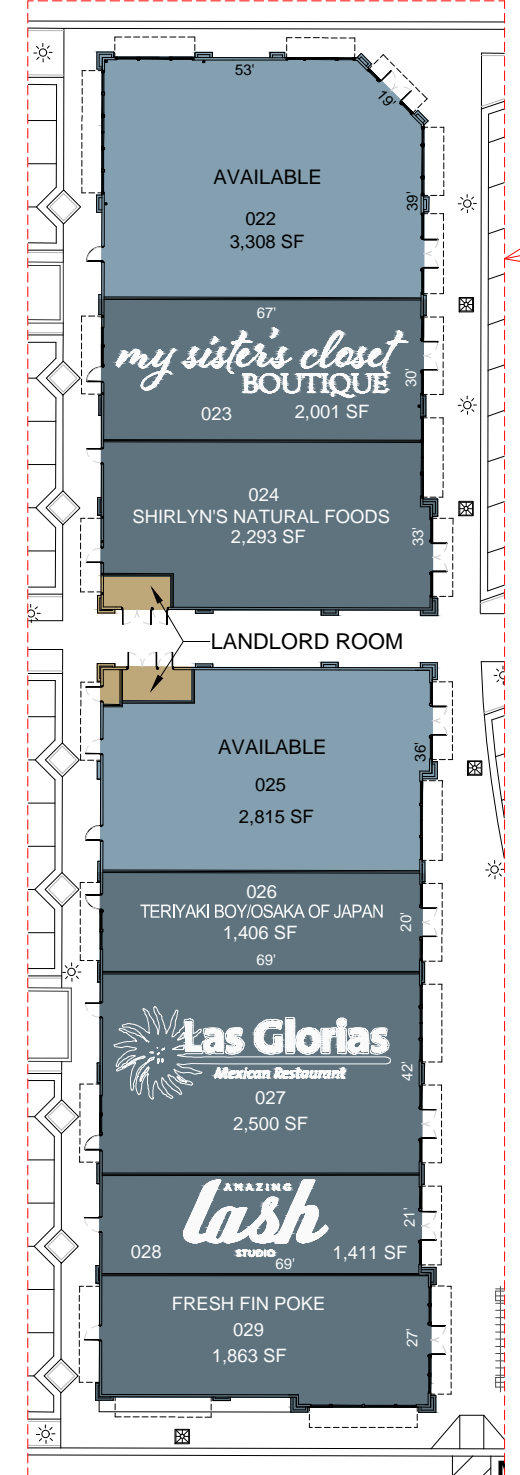

RETAIL
Scale: 1" = 40'

BUILDING "F"
Scale: 1" = 40'

BUILDING "K" & "L"
Scale: 1" = 40'

BUILDING "M" & "H"
Scale: 1" = 40'

BUILDING "J" & "I"
Scale: 1" = 40'

OVERALL SITE PLAN
Scale: 1" = 80'