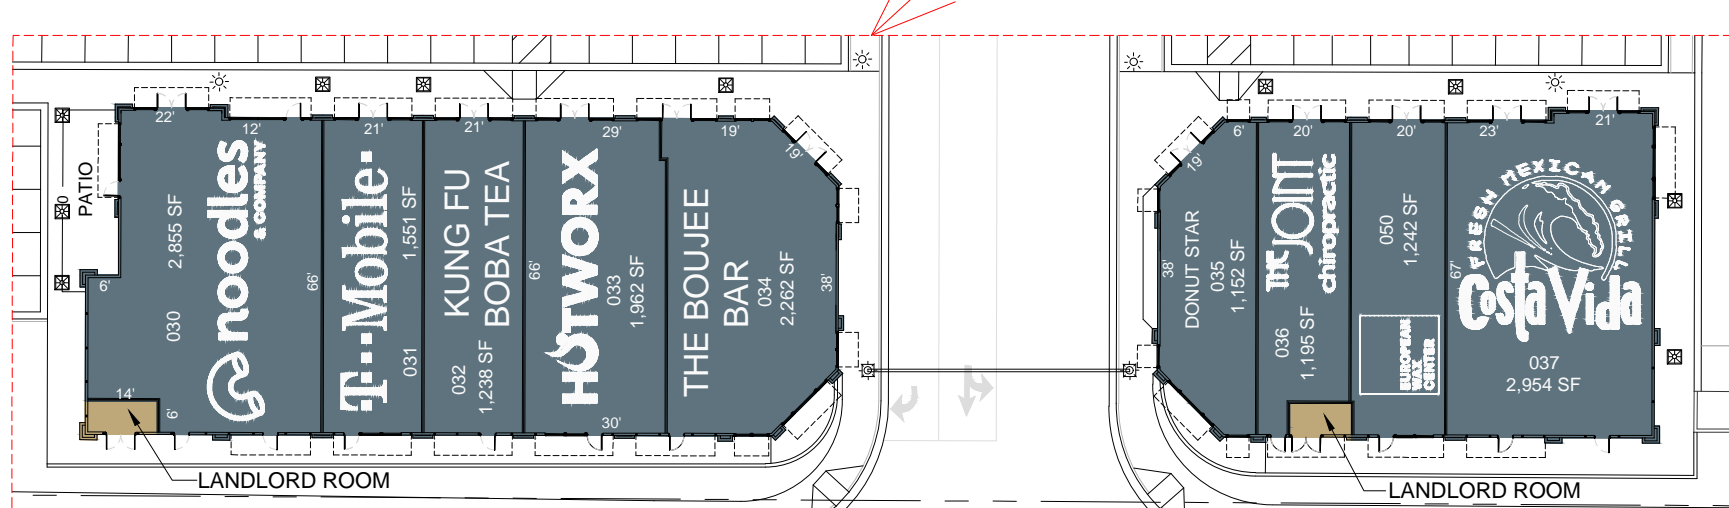

RETAIL
Scale: 1" = 40'

BUILDING "F"
Scale: 1" = 40'

BUILDING "K" & "L"
Scale: 1" = 40'

BUILDING "M" & "H"
Scale: 1" = 40'

BUILDING "J" & "I"
Scale: 1" = 40'

OVERALL SITE PLAN
Scale: 1" = 80'