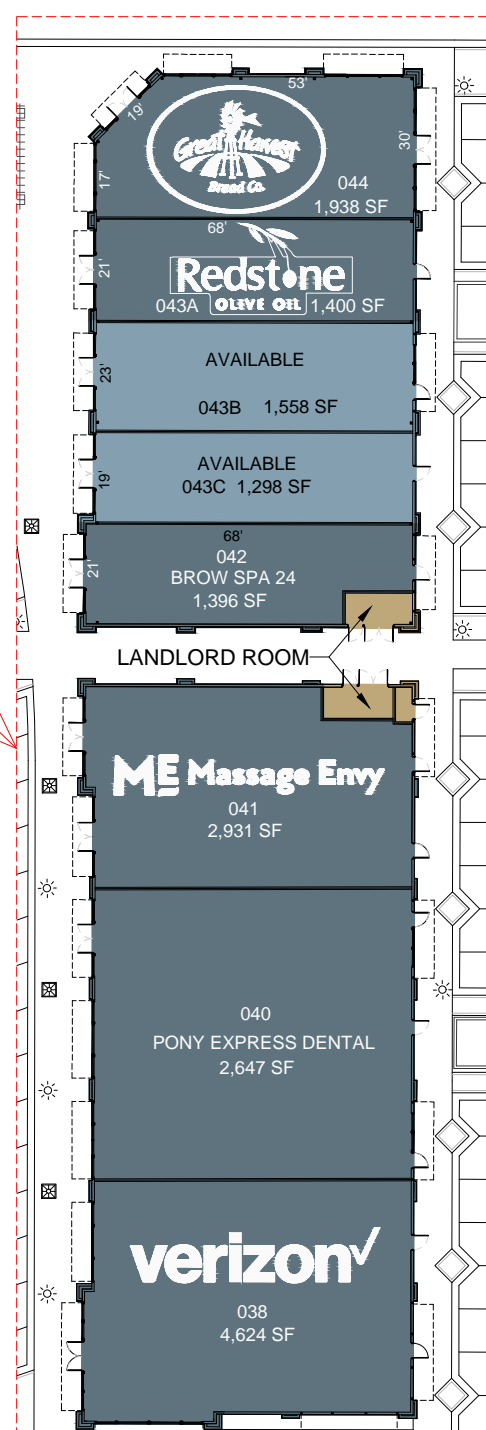

RETAIL
Scale: 1" = 40'

BUILDING "F"
Scale: 1" = 40'

BUILDING "K" & "L"
Scale: 1" = 40'

BUILDING "M" & "H"
Scale: 1" = 40'

BUILDING "J" & "I"
Scale: 1" = 40'

OVERALL SITE PLAN
Scale: 1" = 80'