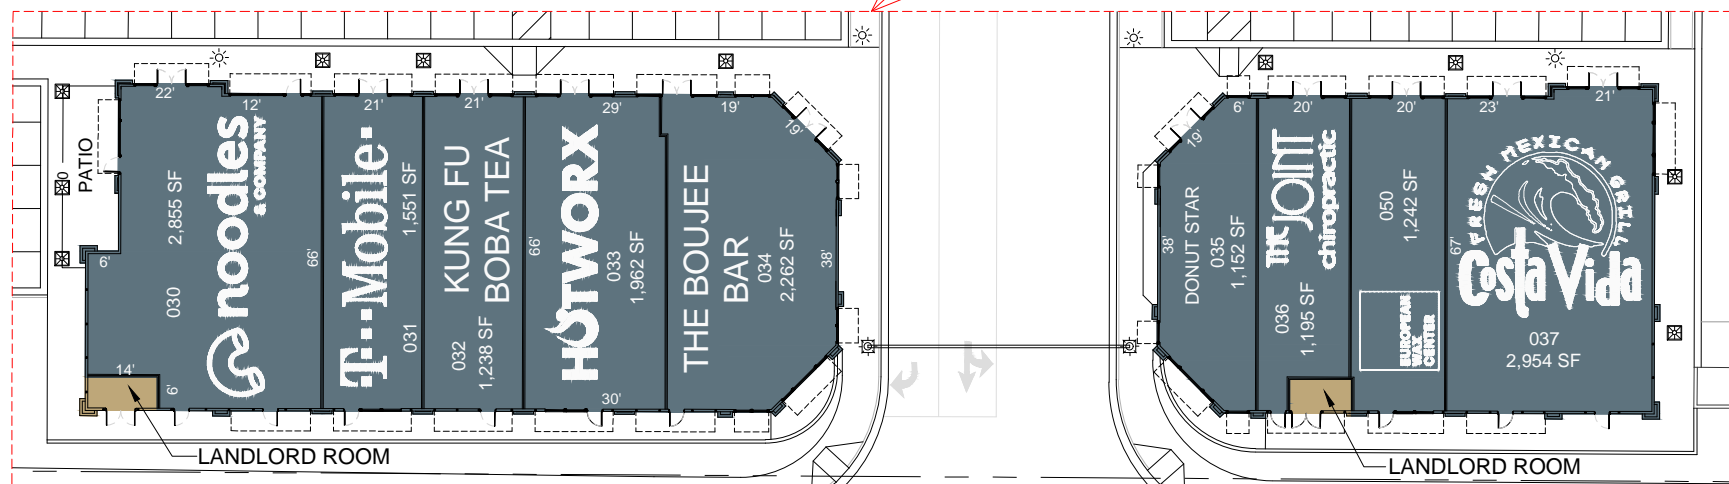

OVERALL SITE PLAN
Scale: 1" = 80'

RETAIL
Scale: 1" = 40'

BUILDING "K" & "L"
Scale: 1" = 40'

BUILDING "M" & "H"
Scale: 1" = 40'

BUILDING "F"
Scale: 1" = 40'

BUILDING "J" & "I"
Scale: 1" = 40'