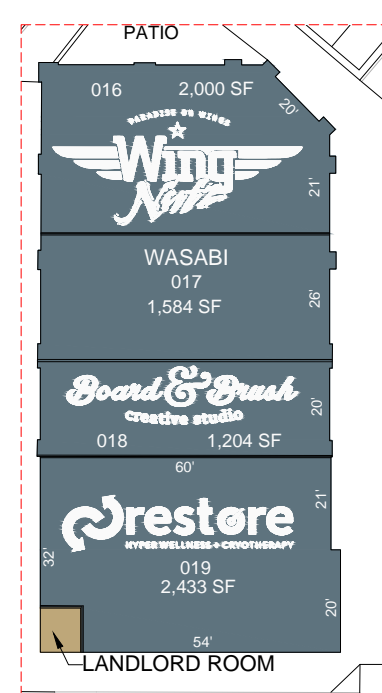

OVERALL SITE PLAN
Scale: 1" = 80'

RETAIL
Scale: 1" = 40'

BUILDING "K" & "L"
Scale: 1" = 40'

BUILDING "M" & "H"
Scale: 1" = 40'

BUILDING "F"
Scale: 1" = 40'

BUILDING "J" & "I"
Scale: 1" = 40'