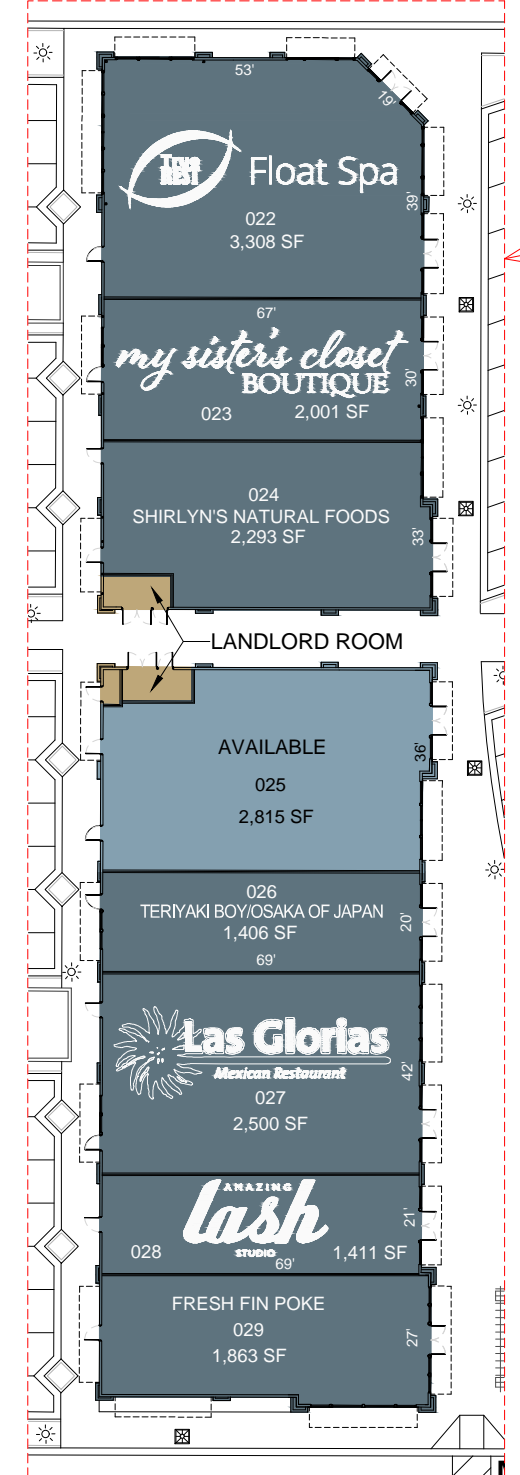

OVERALL SITE PLAN
Scale: 1" = 80'

RETAIL
Scale: 1" = 40'

BUILDING "K" & "L"
Scale: 1" = 40'

BUILDING "M" & "H"
Scale: 1" = 40'

BUILDING "F"
Scale: 1" = 40'

BUILDING "J" & "I"
Scale: 1" = 40'