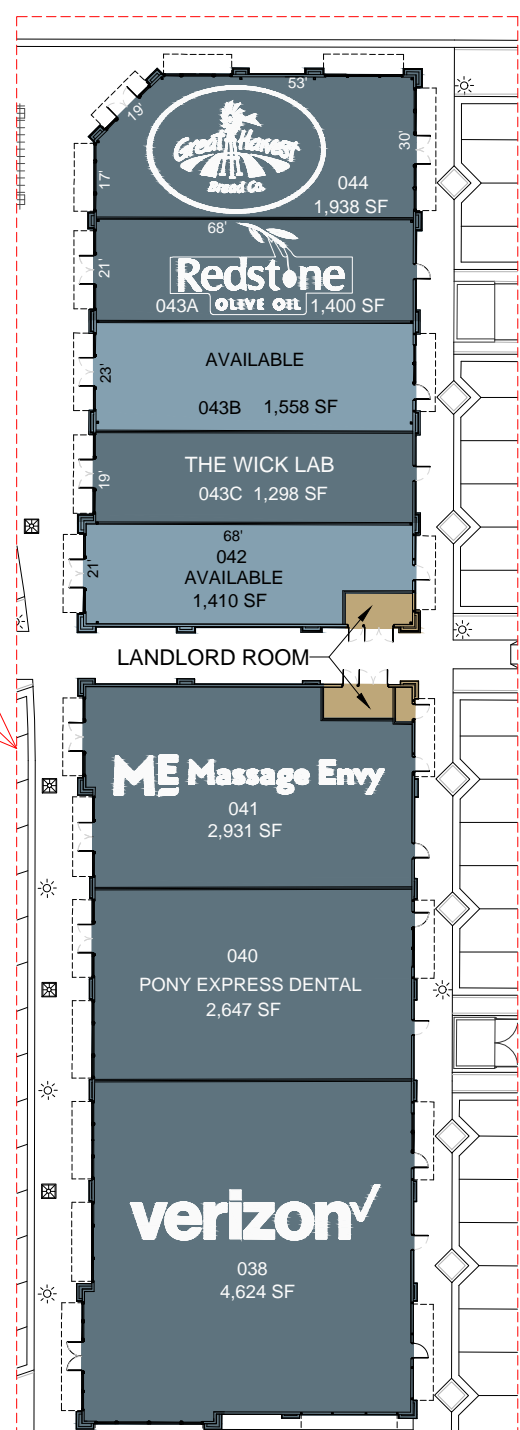

OVERALL SITE PLAN
Scale: 1" = 80'

RETAIL
Scale: 1" = 40'

BUILDING "K" & "L"
Scale: 1" = 40'

BUILDING "M" & "H"
Scale: 1" = 40'

BUILDING "F"
Scale: 1" = 40'

BUILDING "J" & "I"
Scale: 1" = 40'