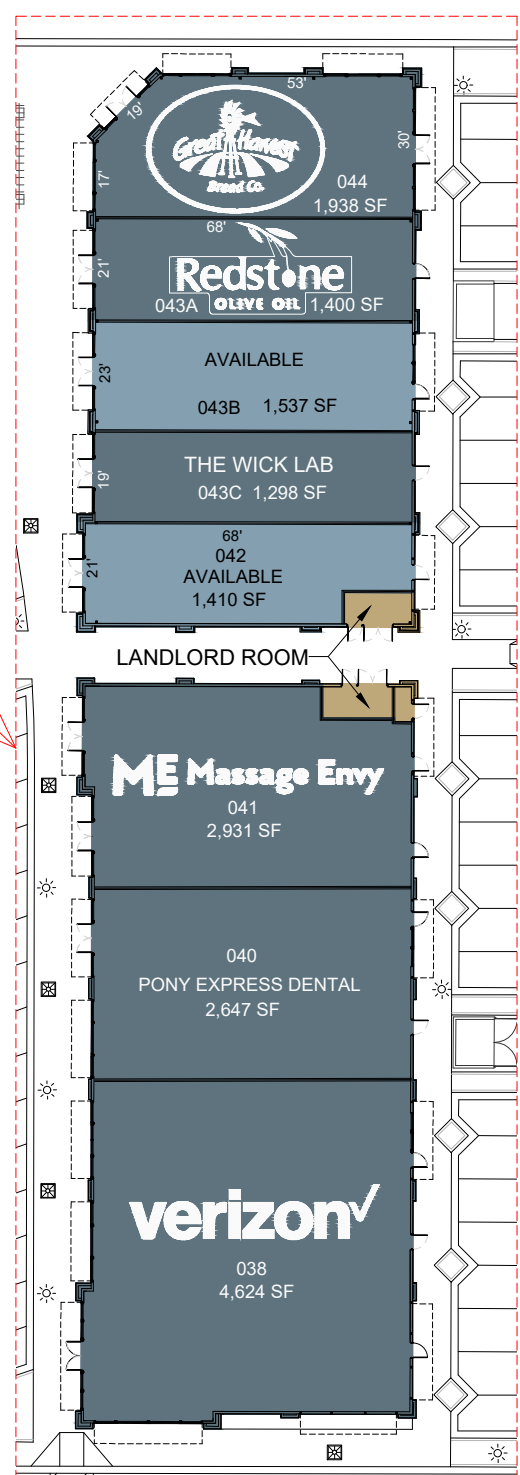

OVERALL SITE PLAN
Scale: 1" = 80'

RETAIL
Scale: 1" = 40'

BUILDING "K" & "L"
Scale: 1" = 40'

BUILDING "M" & "H"
Scale: 1" = 40'

BUILDING "F"
Scale: 1" = 40'

BUILDING "J" & "I"
Scale: 1" = 40'