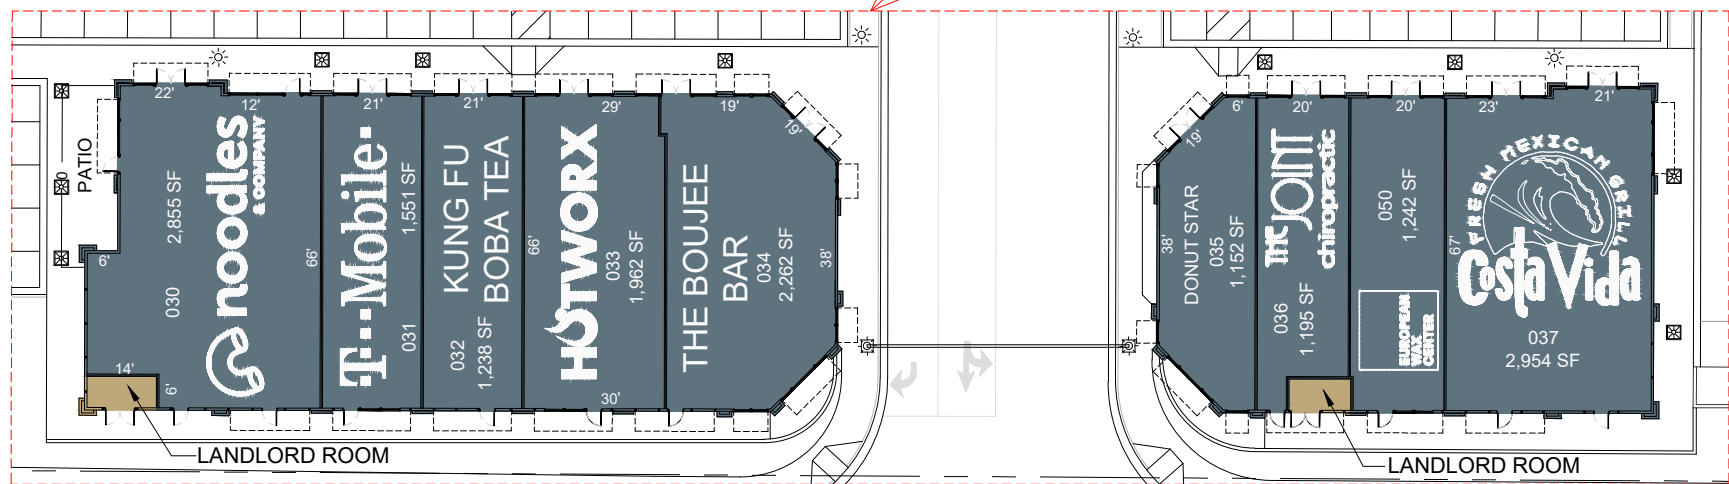

OVERALL SITE PLAN
Scale: 1" = 80'

RETAIL
Scale: 1" = 40'

BUILDING "K" & "L"
Scale: 1" = 40'

BUILDING "M" & "H"
Scale: 1" = 40'

BUILDING "F"
Scale: 1" = 40'

BUILDING "J" & "I"
Scale: 1" = 40'