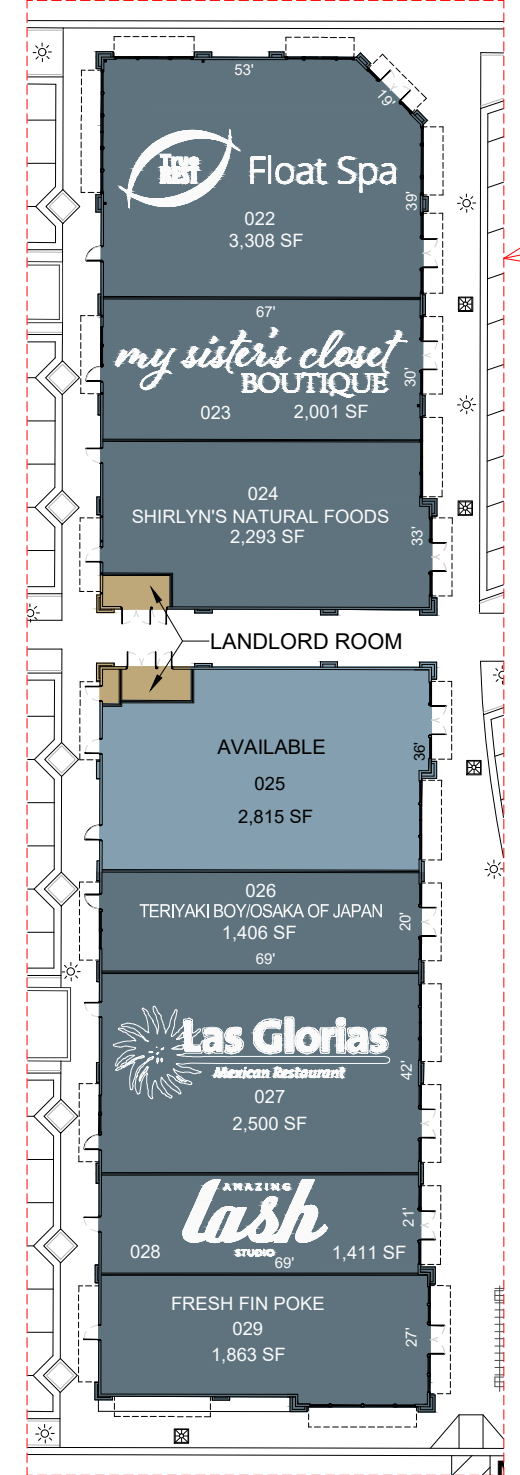

OVERALL SITE PLAN
Scale: 1" = 80'

RETAIL
Scale: 1" = 40'

BUILDING "K" & "L"
Scale: 1" = 40'

BUILDING "M" & "H"
Scale: 1" = 40'

BUILDING "F"
Scale: 1" = 40'

BUILDING "J" & "I"
Scale: 1" = 40'