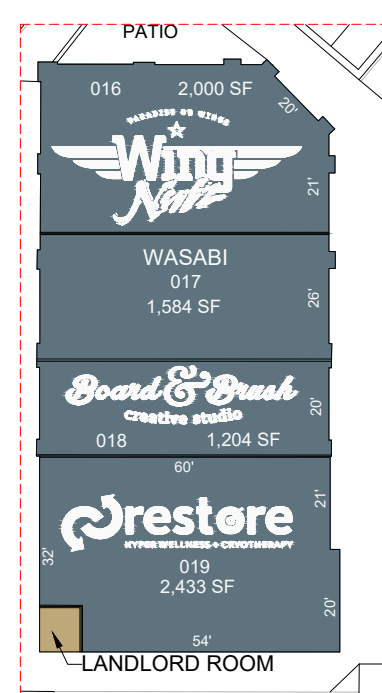

OVERALL SITE PLAN
Scale: 1" = 80'

RETAIL
Scale: 1" = 40'

BUILDING "K" & "L"
Scale: 1" = 40'

BUILDING "M" & "H"
Scale: 1" = 40'

BUILDING "F"
Scale: 1" = 40'

BUILDING "J" & "I"
Scale: 1" = 40'