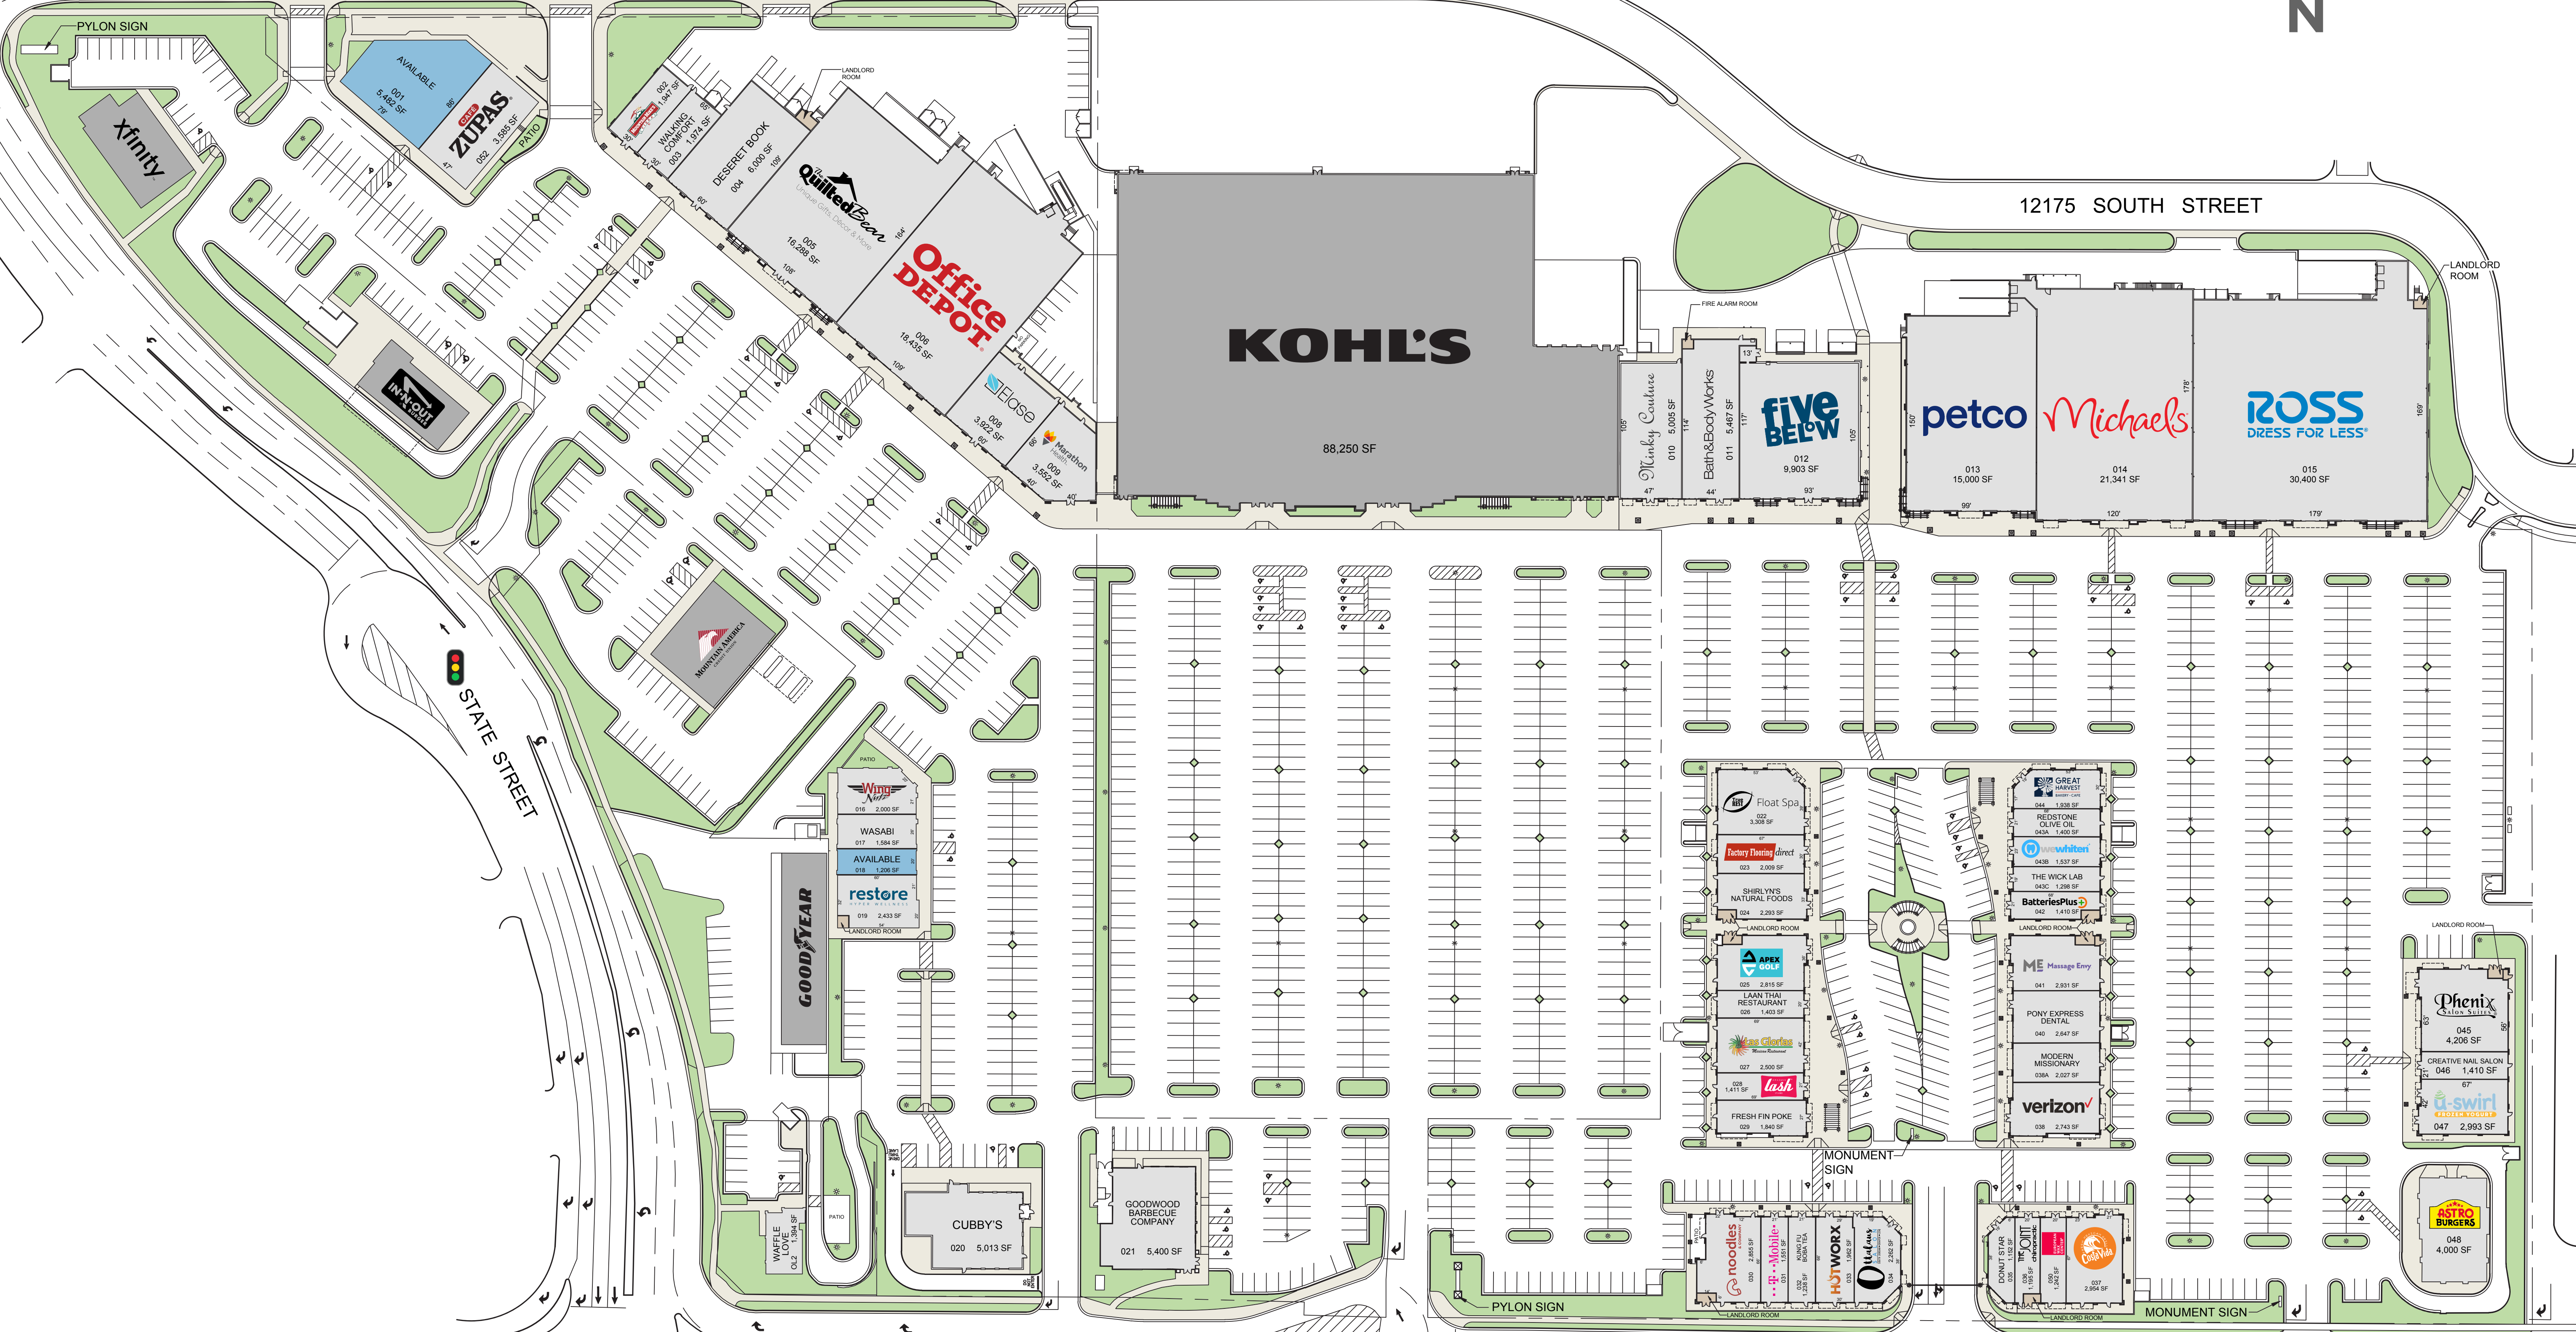

12150 SOUTH STREET

12175 SOUTH STREET

STATE STREET

12300 SOUTH STREET

KOHL'S

Office DEPOT

petco

Michaels

**ROSS
DRESS FOR LESS**

GOODYEAR

CUBBY'S

**GOODWOOD
BARBECUE
COMPANY**

Float Spa

Factory Theatre direct

**SHIRLEY'S
NATURAL FOODS**

**APEX
GOLF**

**LAAN THAI
RESTAURANT**

Las Glorias

lash

FRESH FIN POKE

nooodles

HotWORX

DONUT STAR

GREAT HARVEST