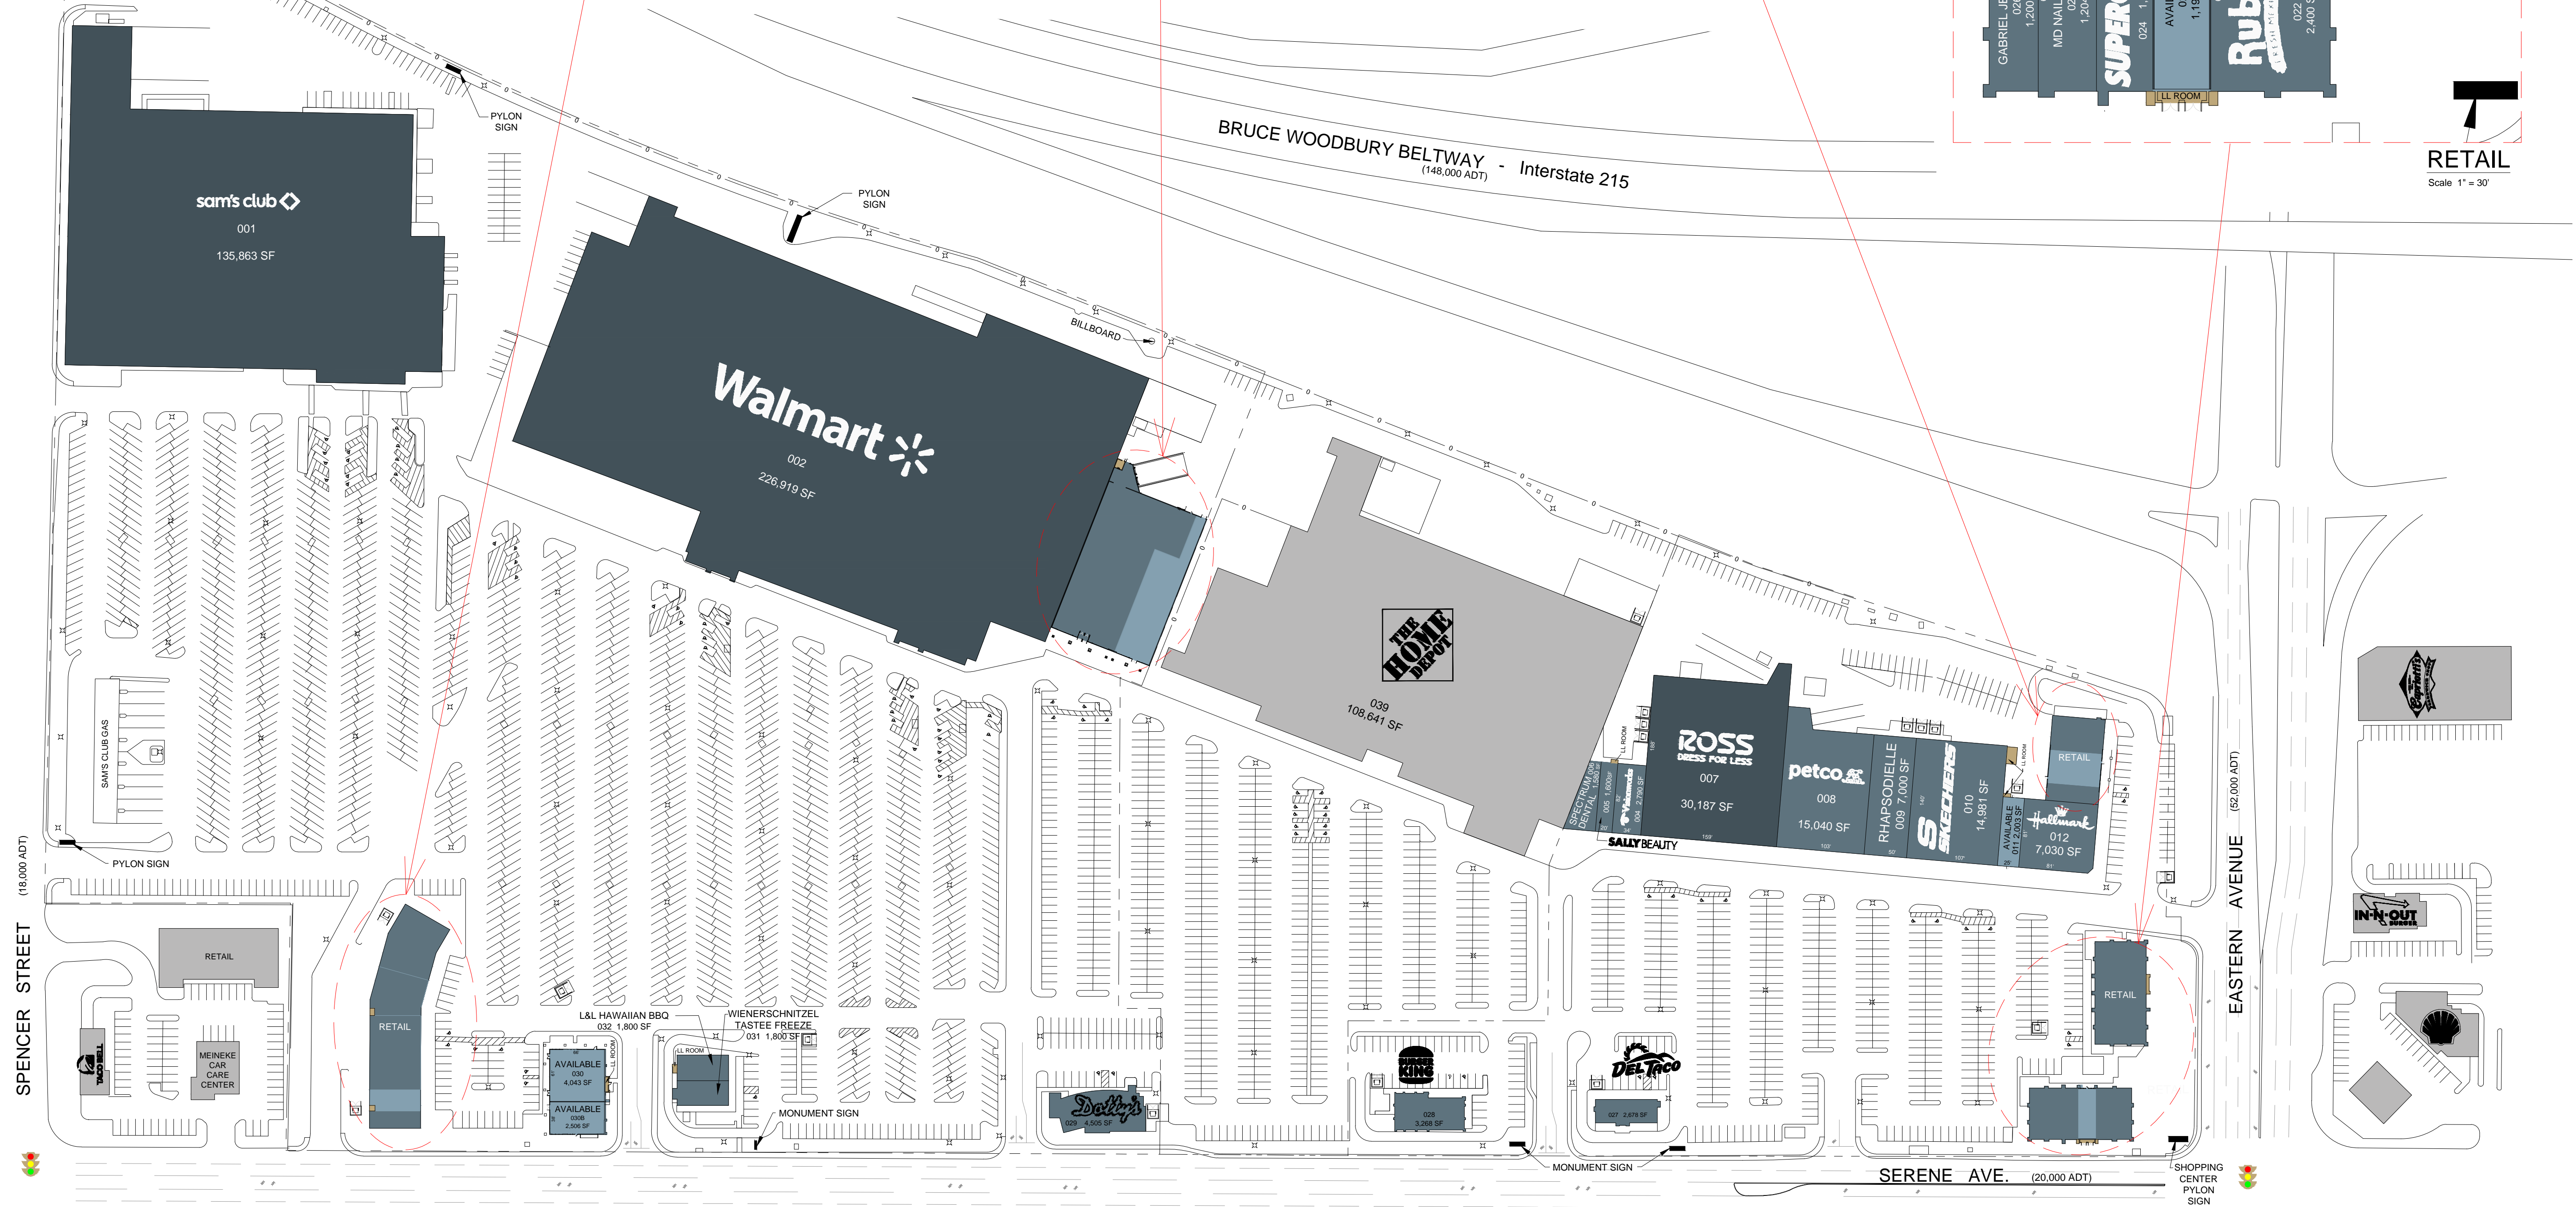

RETAIL  
Scale 1" = 40'

RETAIL  
Scale 1" = 40'

RETAIL  
Scale 1" = 30'

RETAIL  
Scale 1" = 30'

OVERALL SITE PLAN  
Scale 1" = 100'