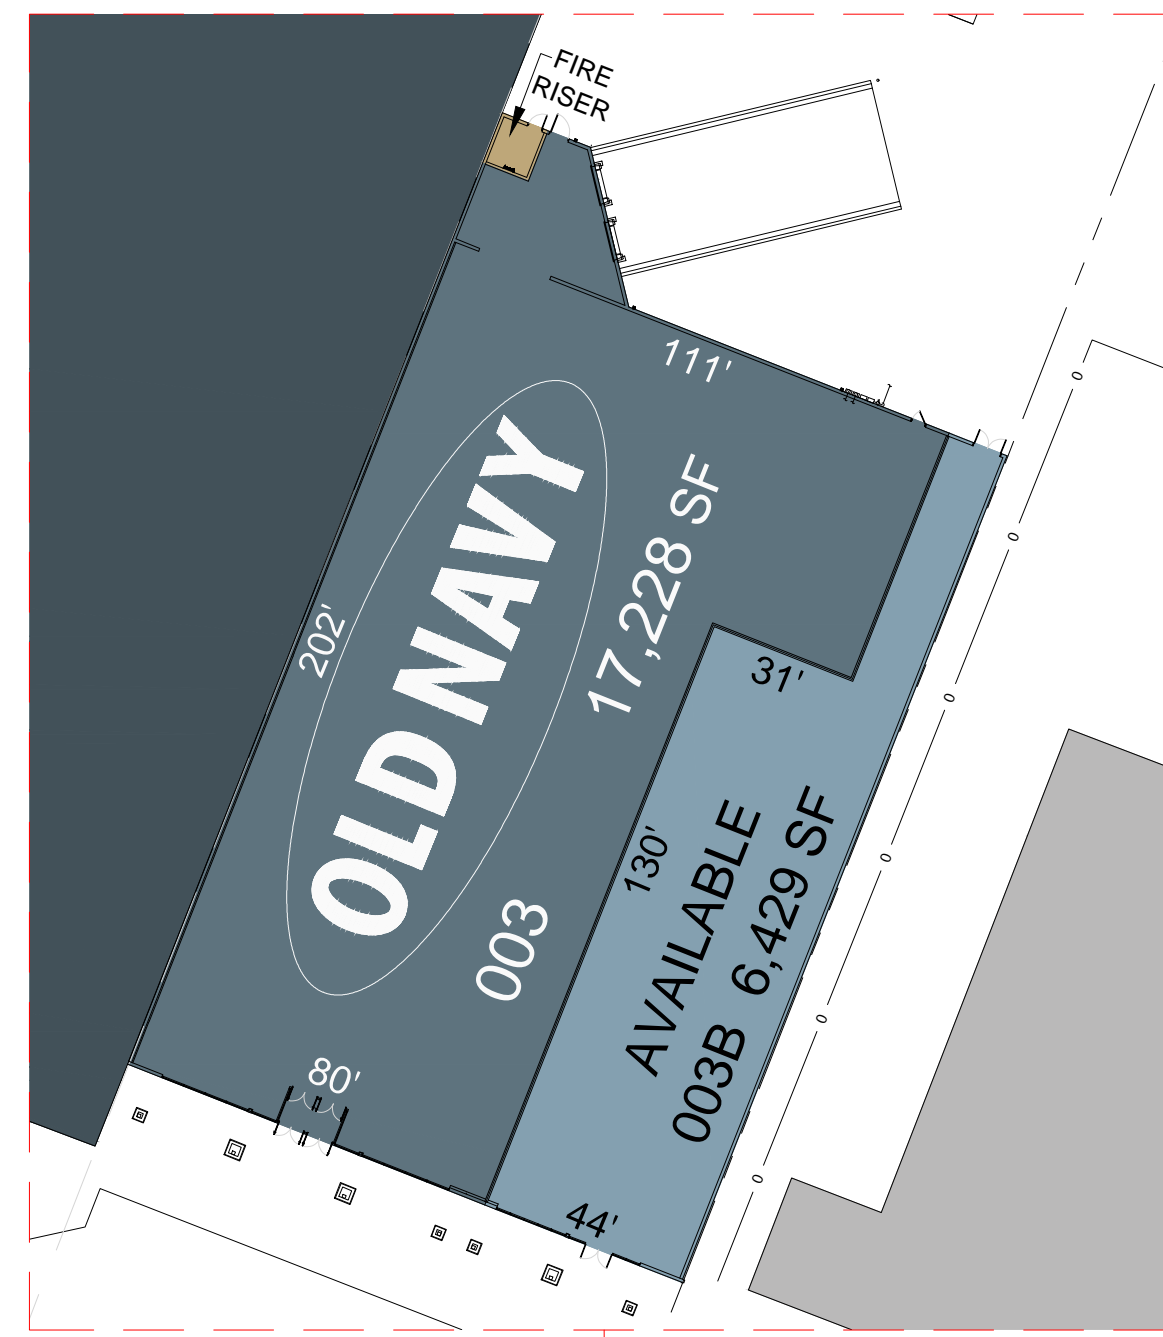

RETAIL  
Scale 1" = 40'

RETAIL  
Scale 1" = 40'

RETAIL  
Scale 1" = 30'

RETAIL  
Scale 1" = 30'

OVERALL SITE PLAN  
Scale 1" = 100'