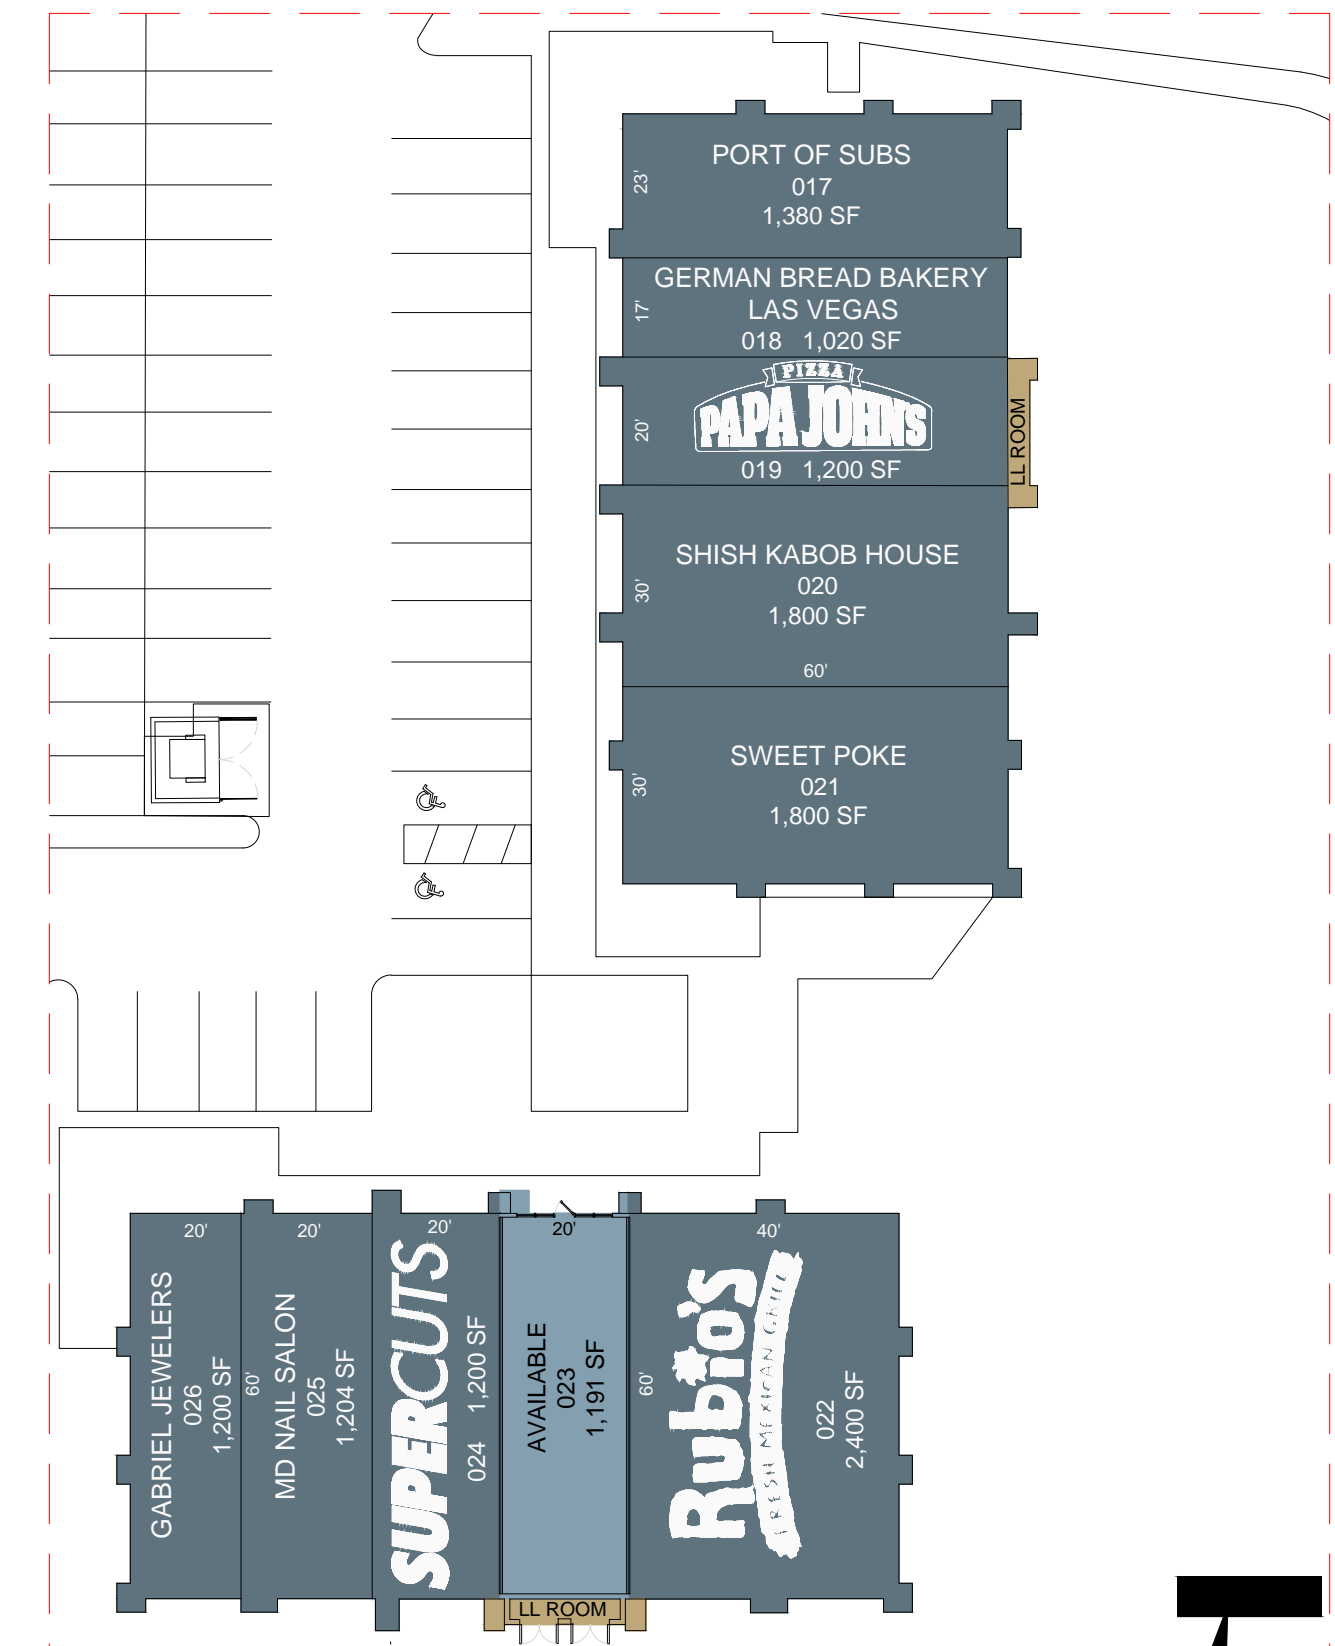

RETAIL  
Scale 1" = 40'

RETAIL  
Scale 1" = 40'

RETAIL  
Scale 1" = 30'

RETAIL  
Scale 1" = 30'

OVERALL SITE PLAN  
Scale 1" = 100'