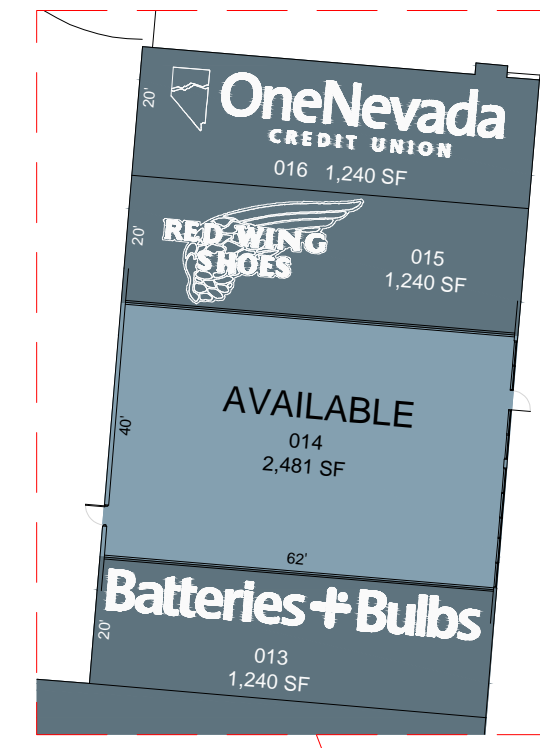

RETAIL  
Scale 1" = 40'

RETAIL  
Scale 1" = 40'

RETAIL  
Scale 1" = 30'

RETAIL  
Scale 1" = 30'

OVERALL SITE PLAN  
Scale 1" = 100'