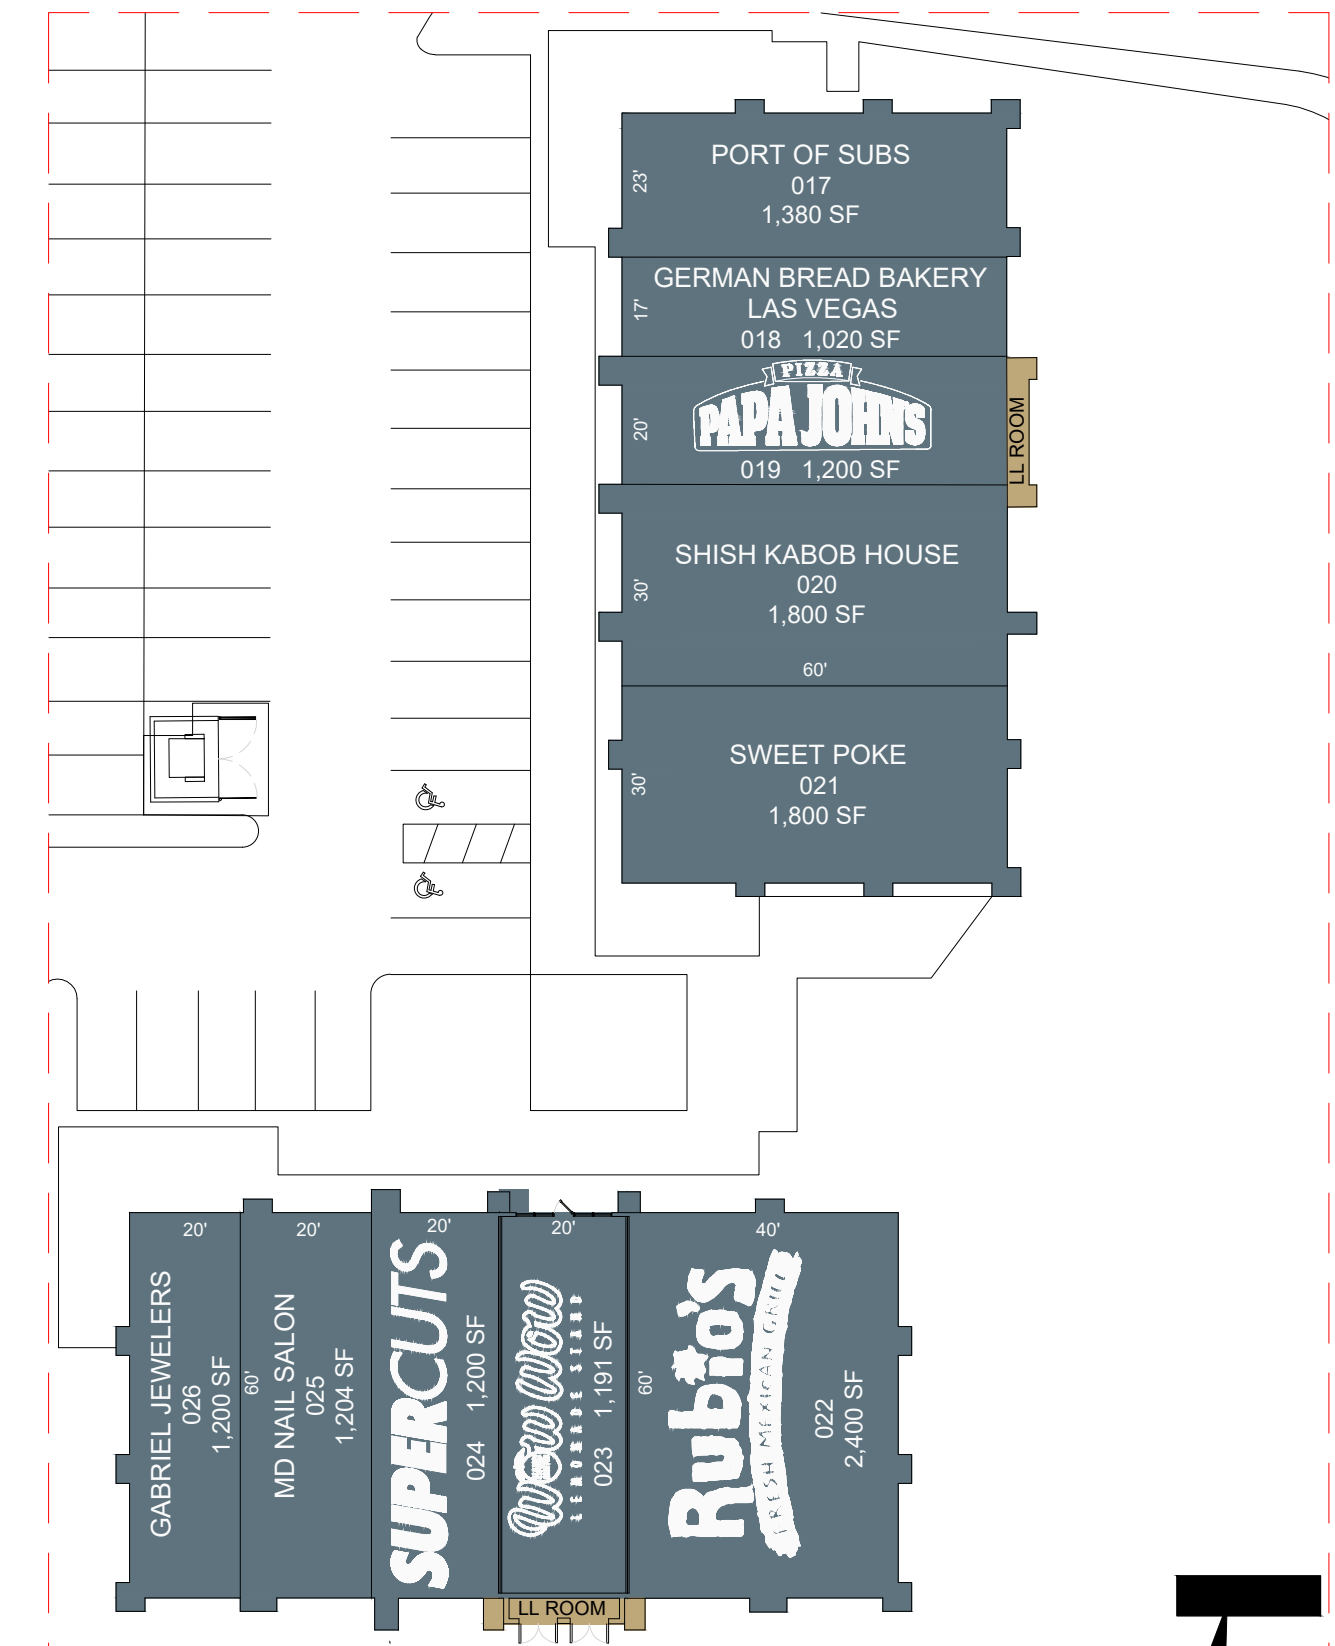

RETAIL
Scale 1" = 40'

RETAIL
Scale 1" = 40'

RETAIL
Scale 1" = 30'

RETAIL
Scale 1" = 30'

OVERALL SITE PLAN
Scale 1" = 100'