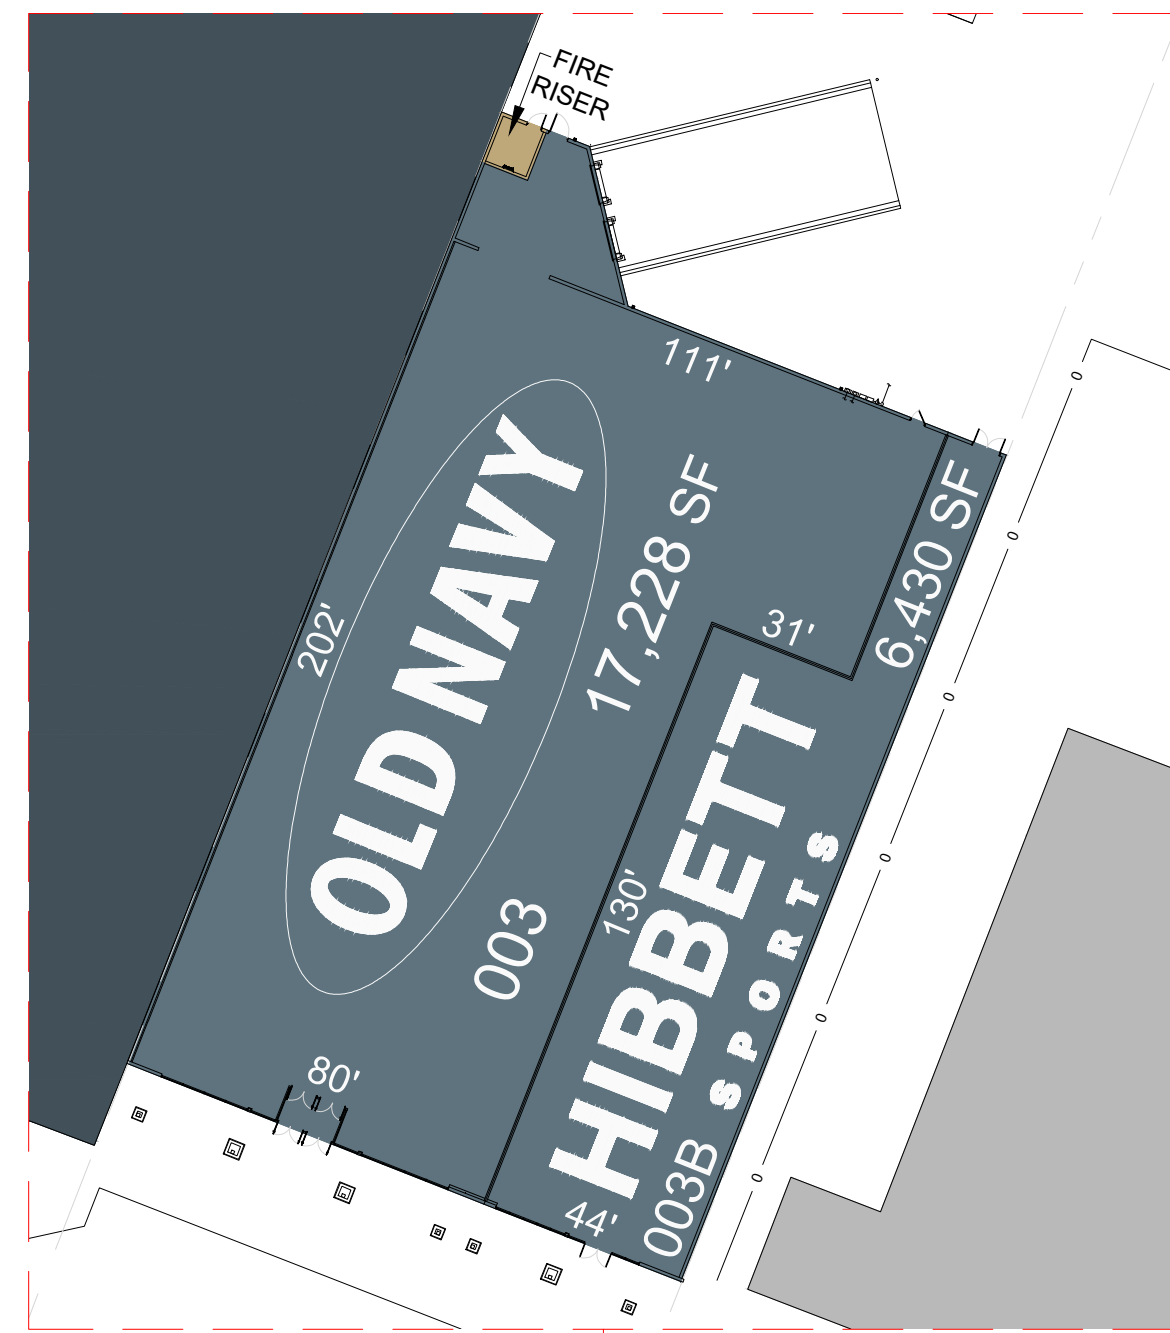

RETAIL
Scale 1" = 40'

RETAIL
Scale 1" = 40'

RETAIL
Scale 1" = 30'

RETAIL
Scale 1" = 30'

OVERALL SITE PLAN
Scale 1" = 100'