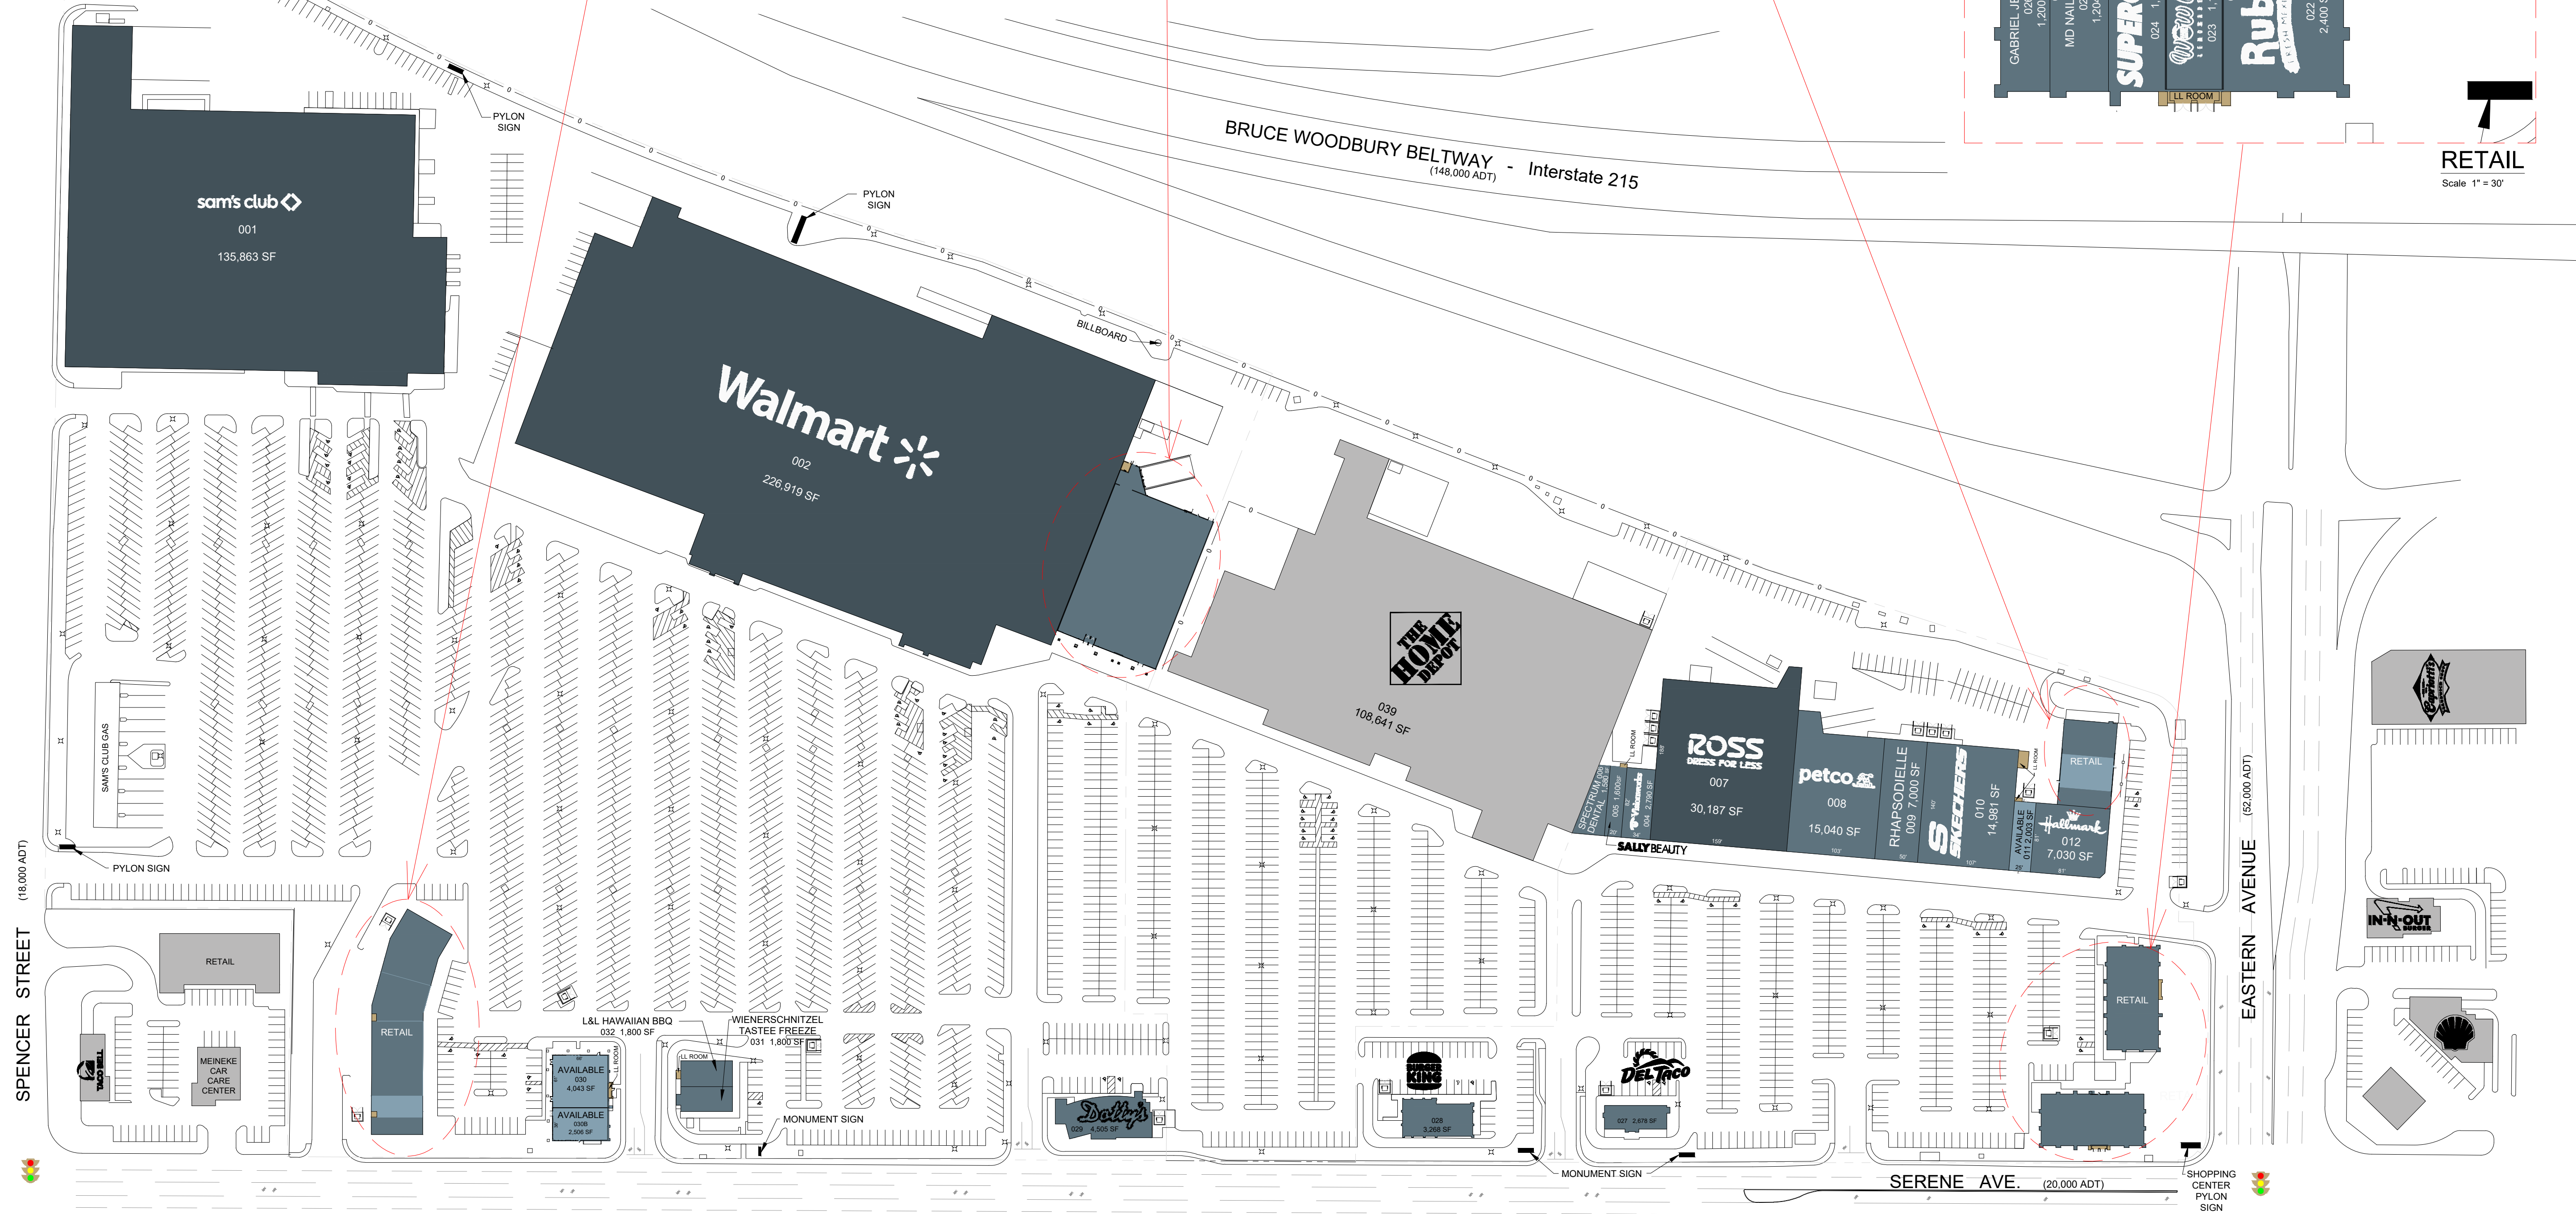

RETAIL
Scale 1" = 40'

RETAIL
Scale 1" = 40'

RETAIL
Scale 1" = 30'

RETAIL
Scale 1" = 30'

OVERALL SITE PLAN
Scale 1" = 100'