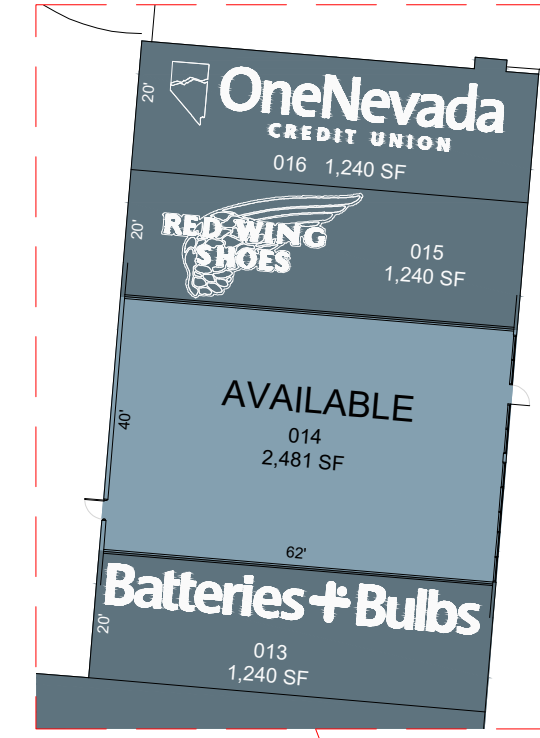

RETAIL
Scale 1" = 40'

RETAIL
Scale 1" = 40'

RETAIL
Scale 1" = 30'

RETAIL
Scale 1" = 30'

OVERALL SITE PLAN
Scale 1" = 100'