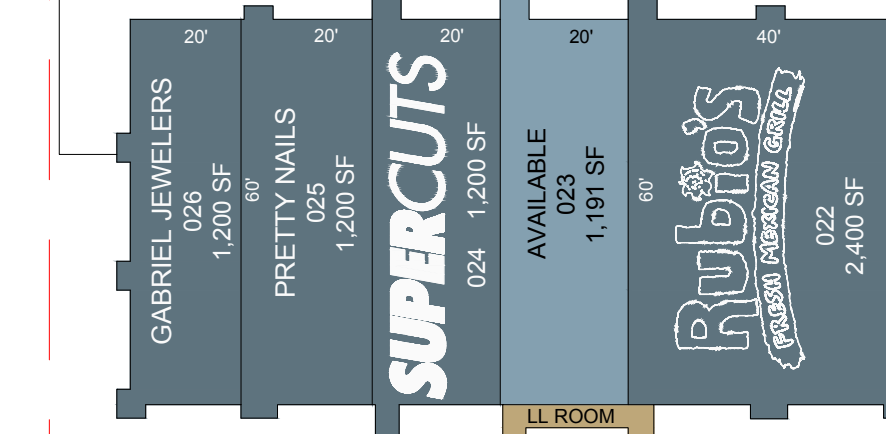

RETAIL
Scale 1" = 40'

RETAIL
Scale 1" = 40'

RETAIL
Scale 1" = 30'

RETAIL
Scale 1" = 30'

OVERALL SITE PLAN
Scale 1" = 100'