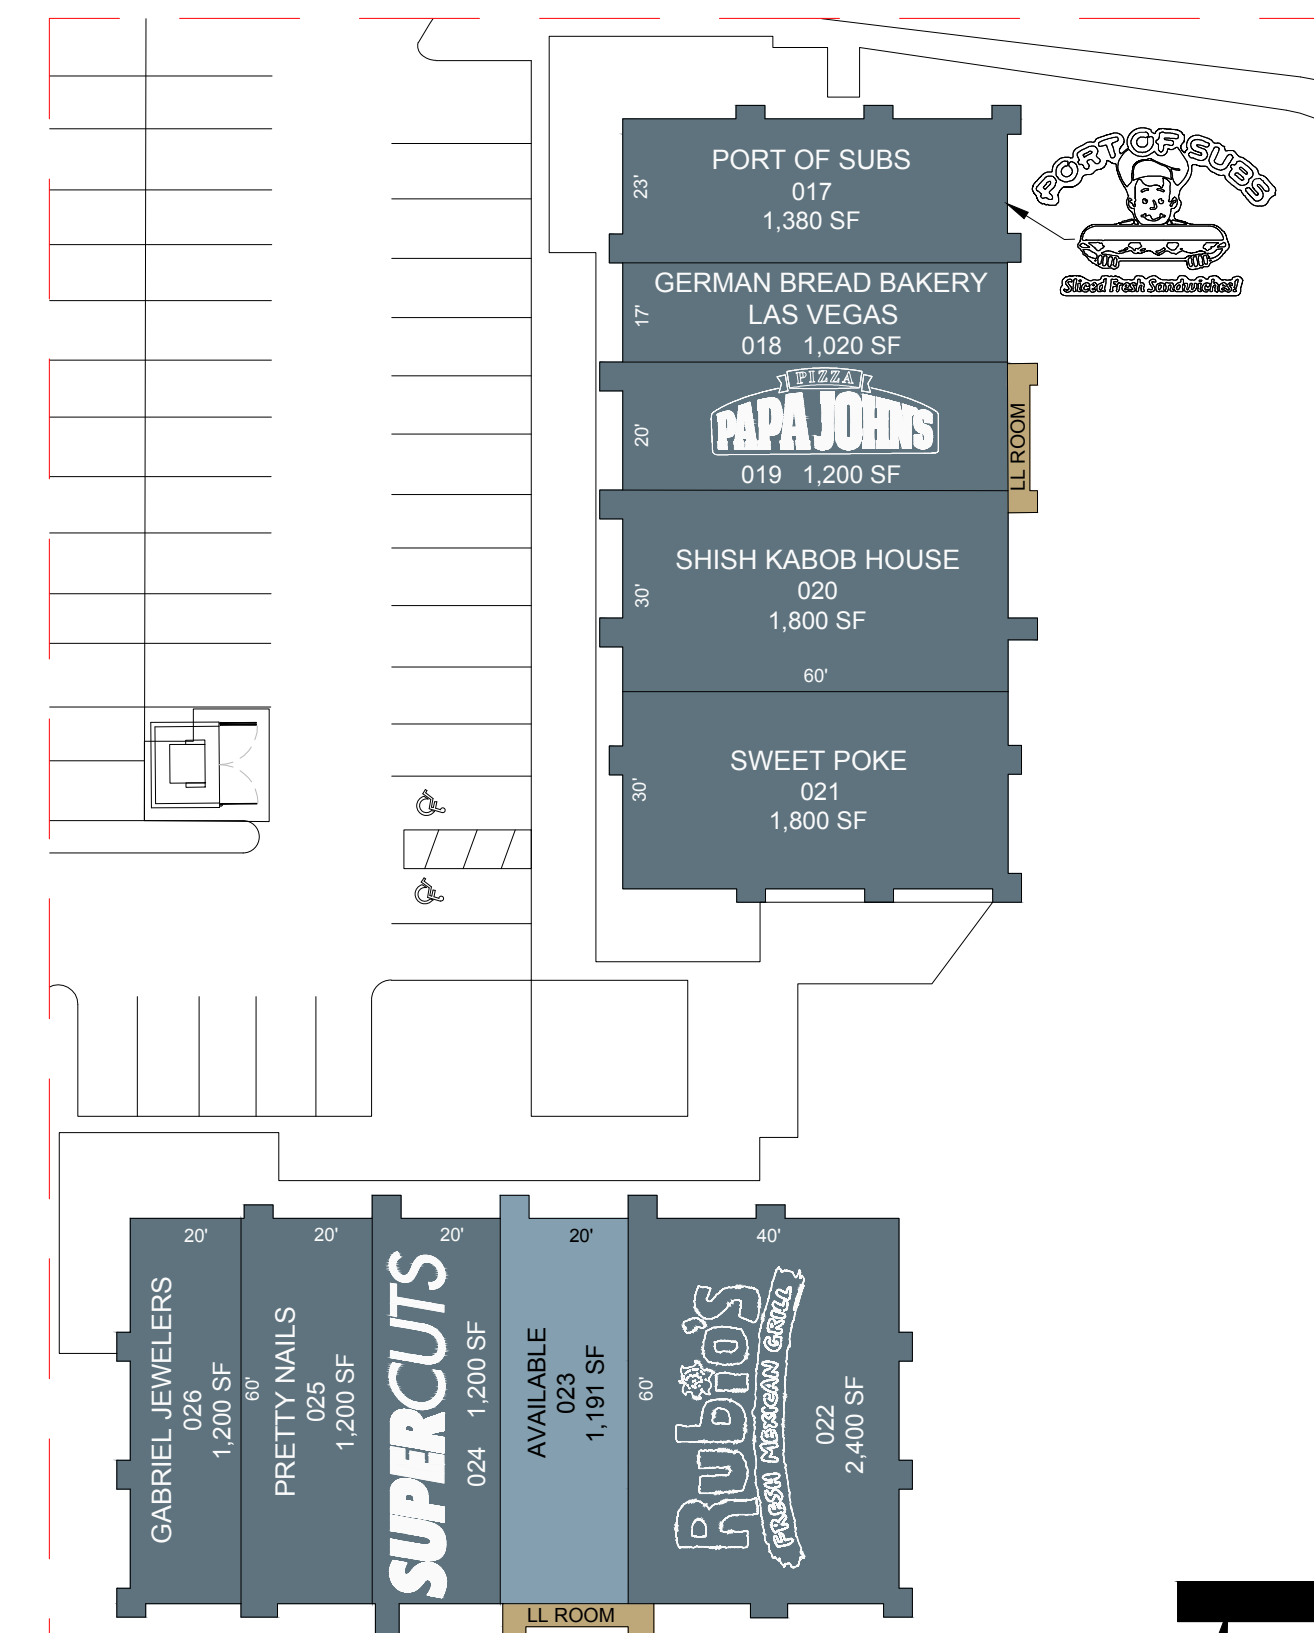

RETAIL
Scale 1" = 40'

RETAIL
Scale 1" = 40'

RETAIL
Scale 1" = 30'

RETAIL
Scale 1" = 30'

OVERALL SITE PLAN
Scale 1" = 100'