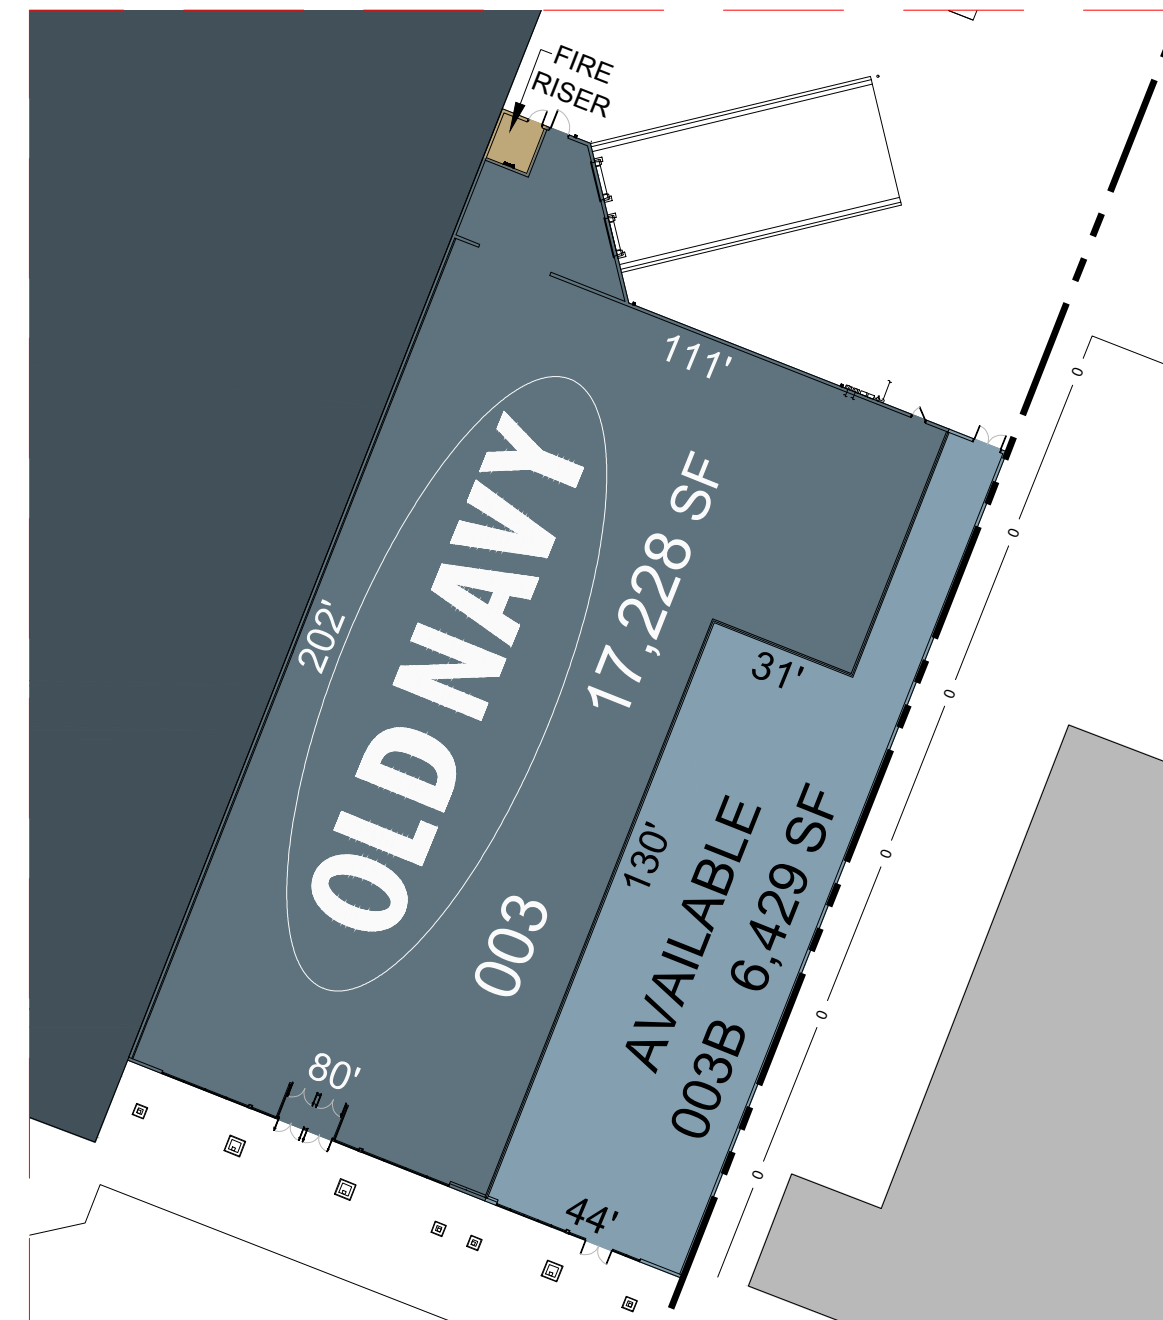

RETAIL
Scale 1" = 40'

RETAIL
Scale 1" = 40'

RETAIL
Scale 1" = 30'

RETAIL
Scale 1" = 30'

OVERALL SITE PLAN
Scale 1" = 100'