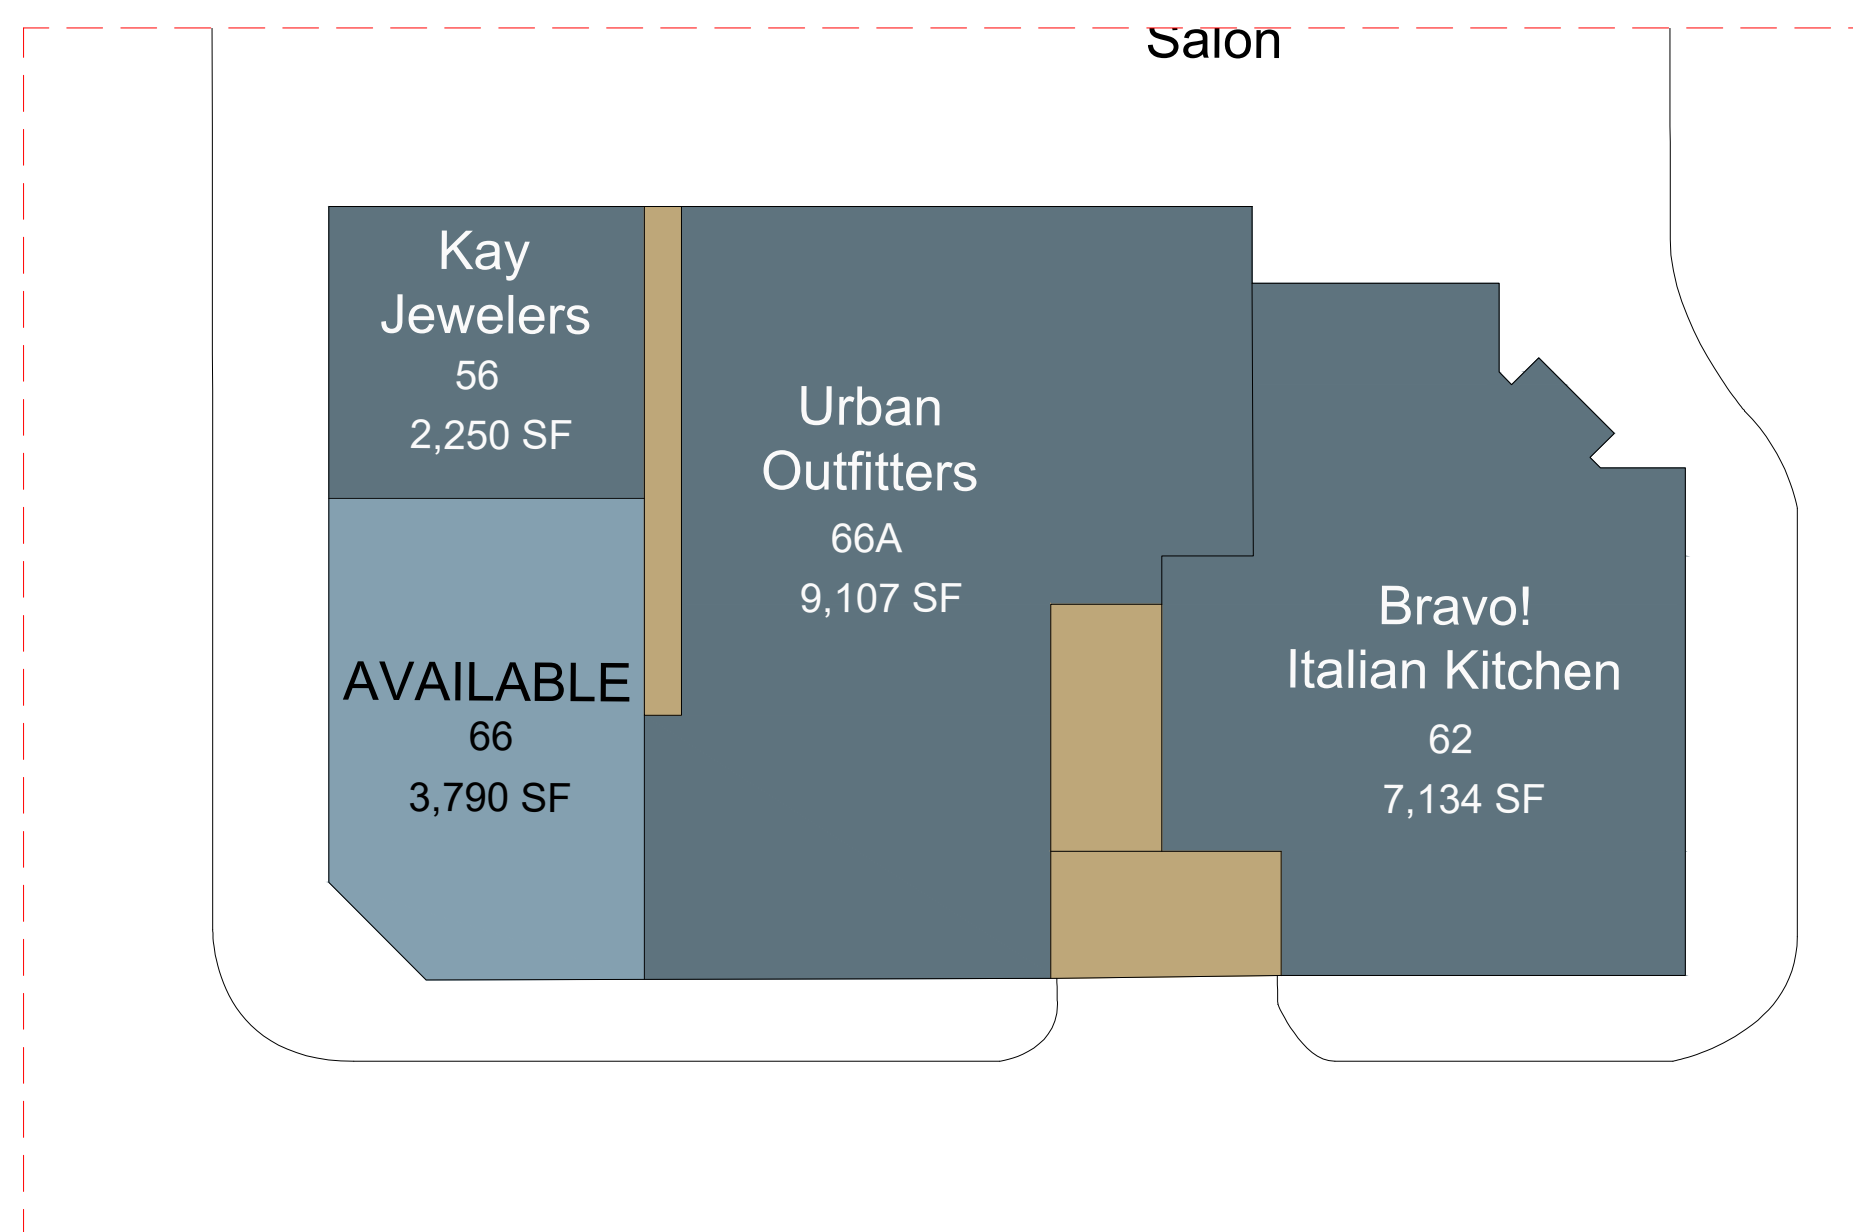

RETAIL "D" & "E"
SCALE: 1" = 50'

OVERALL SITE PLAN
SCALE: 1" = 100'

RETAIL "C"
SCALE: 1" = 30'

RETAIL "B"
SCALE: 1" = 30'

RETAIL "A"
SCALE: 1" = 30'