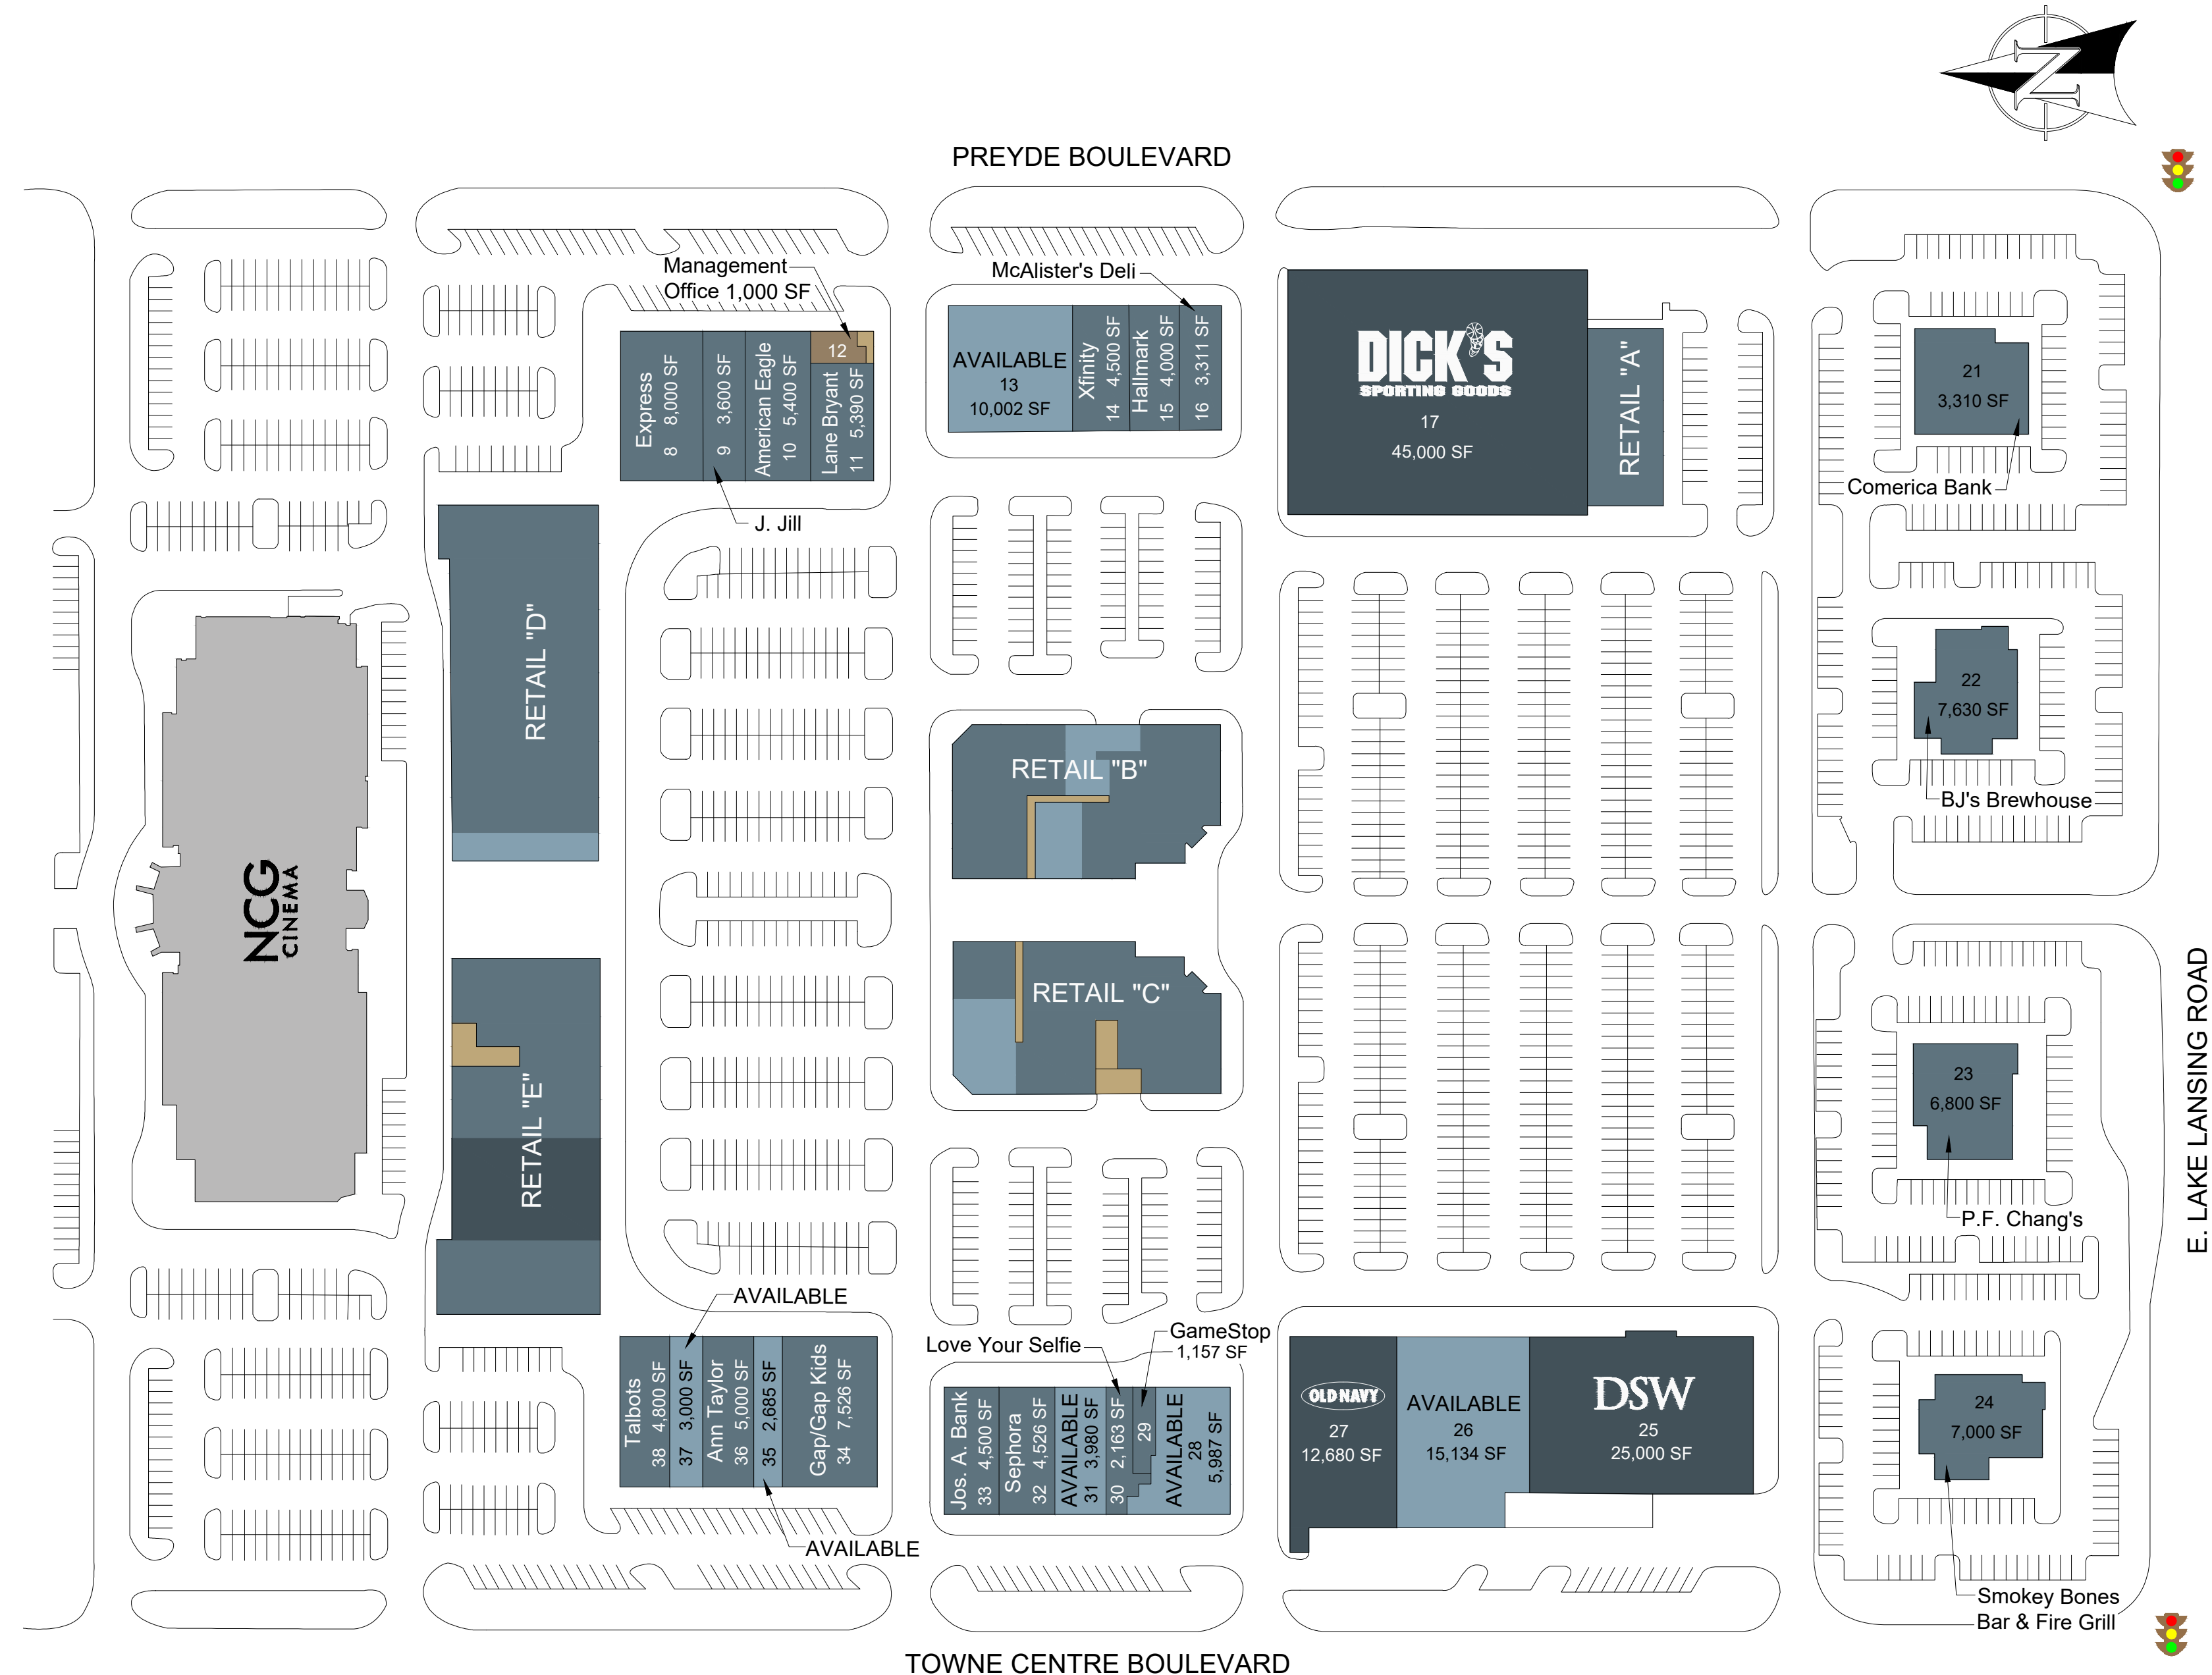

RETAIL "D" & "E"
SCALE: 1" = 50'

OVERALL SITE PLAN
SCALE: 1" = 100'

RETAIL "C"
SCALE: 1" = 30'

RETAIL "B"
SCALE: 1" = 30'

RETAIL "A"
SCALE: 1" = 30'