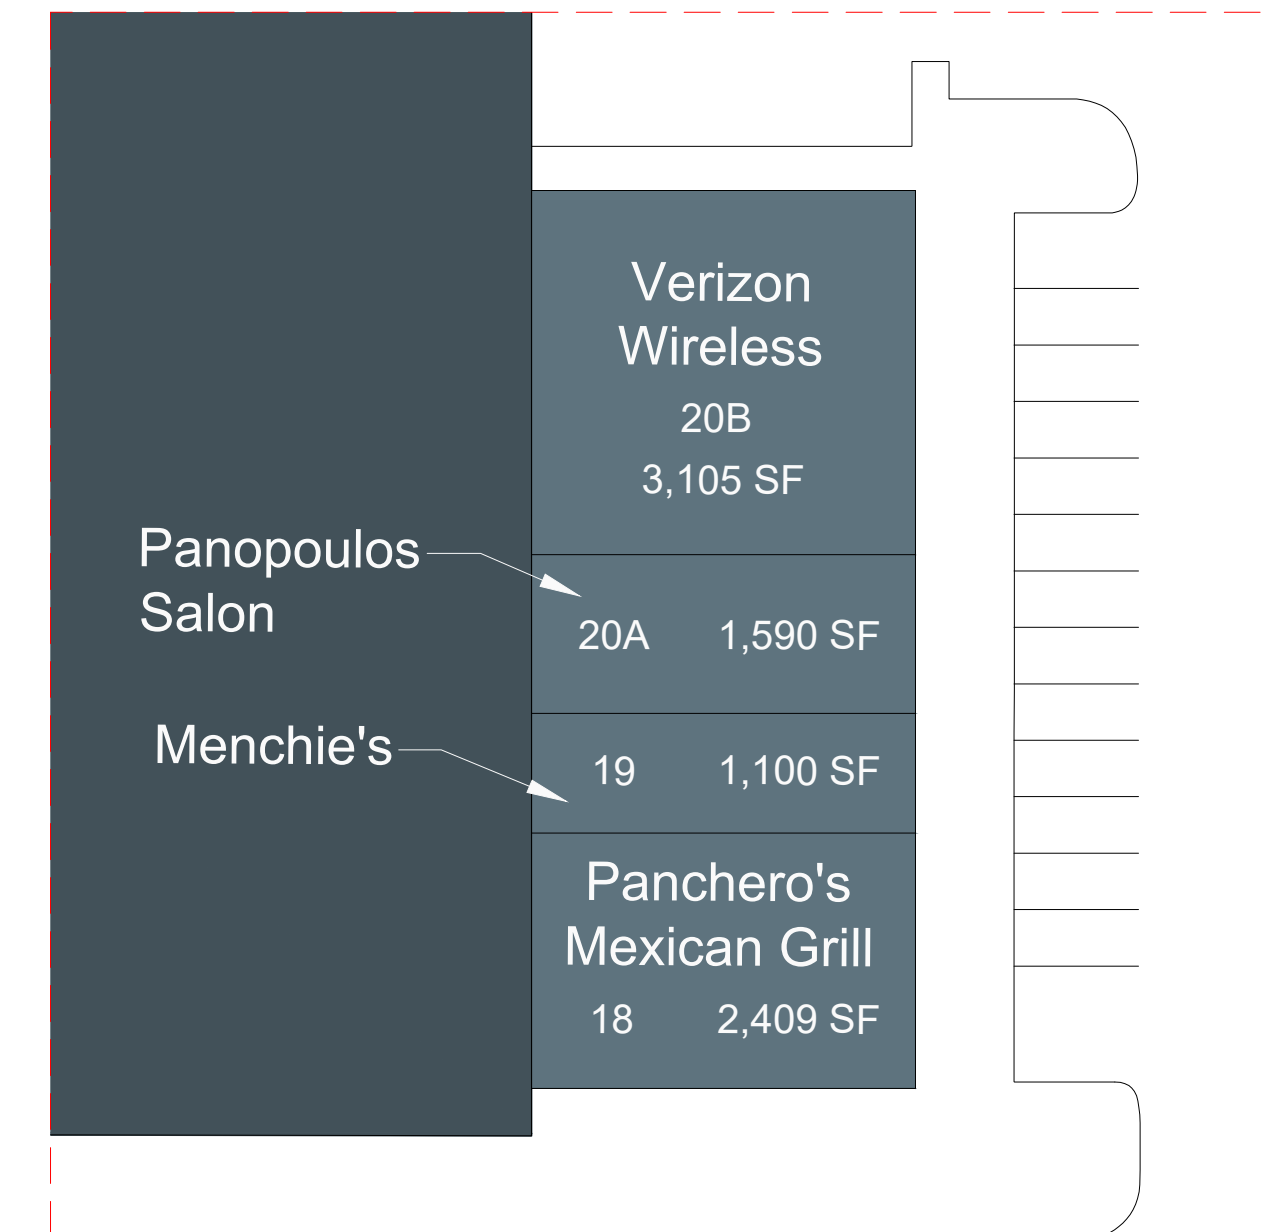

RETAIL "D" & "E"
SCALE: 1" = 50'

OVERALL SITE PLAN
SCALE: 1" = 100'

RETAIL "C"
SCALE: 1" = 30'

RETAIL "B"
SCALE: 1" = 30'

RETAIL "A"
SCALE: 1" = 30'