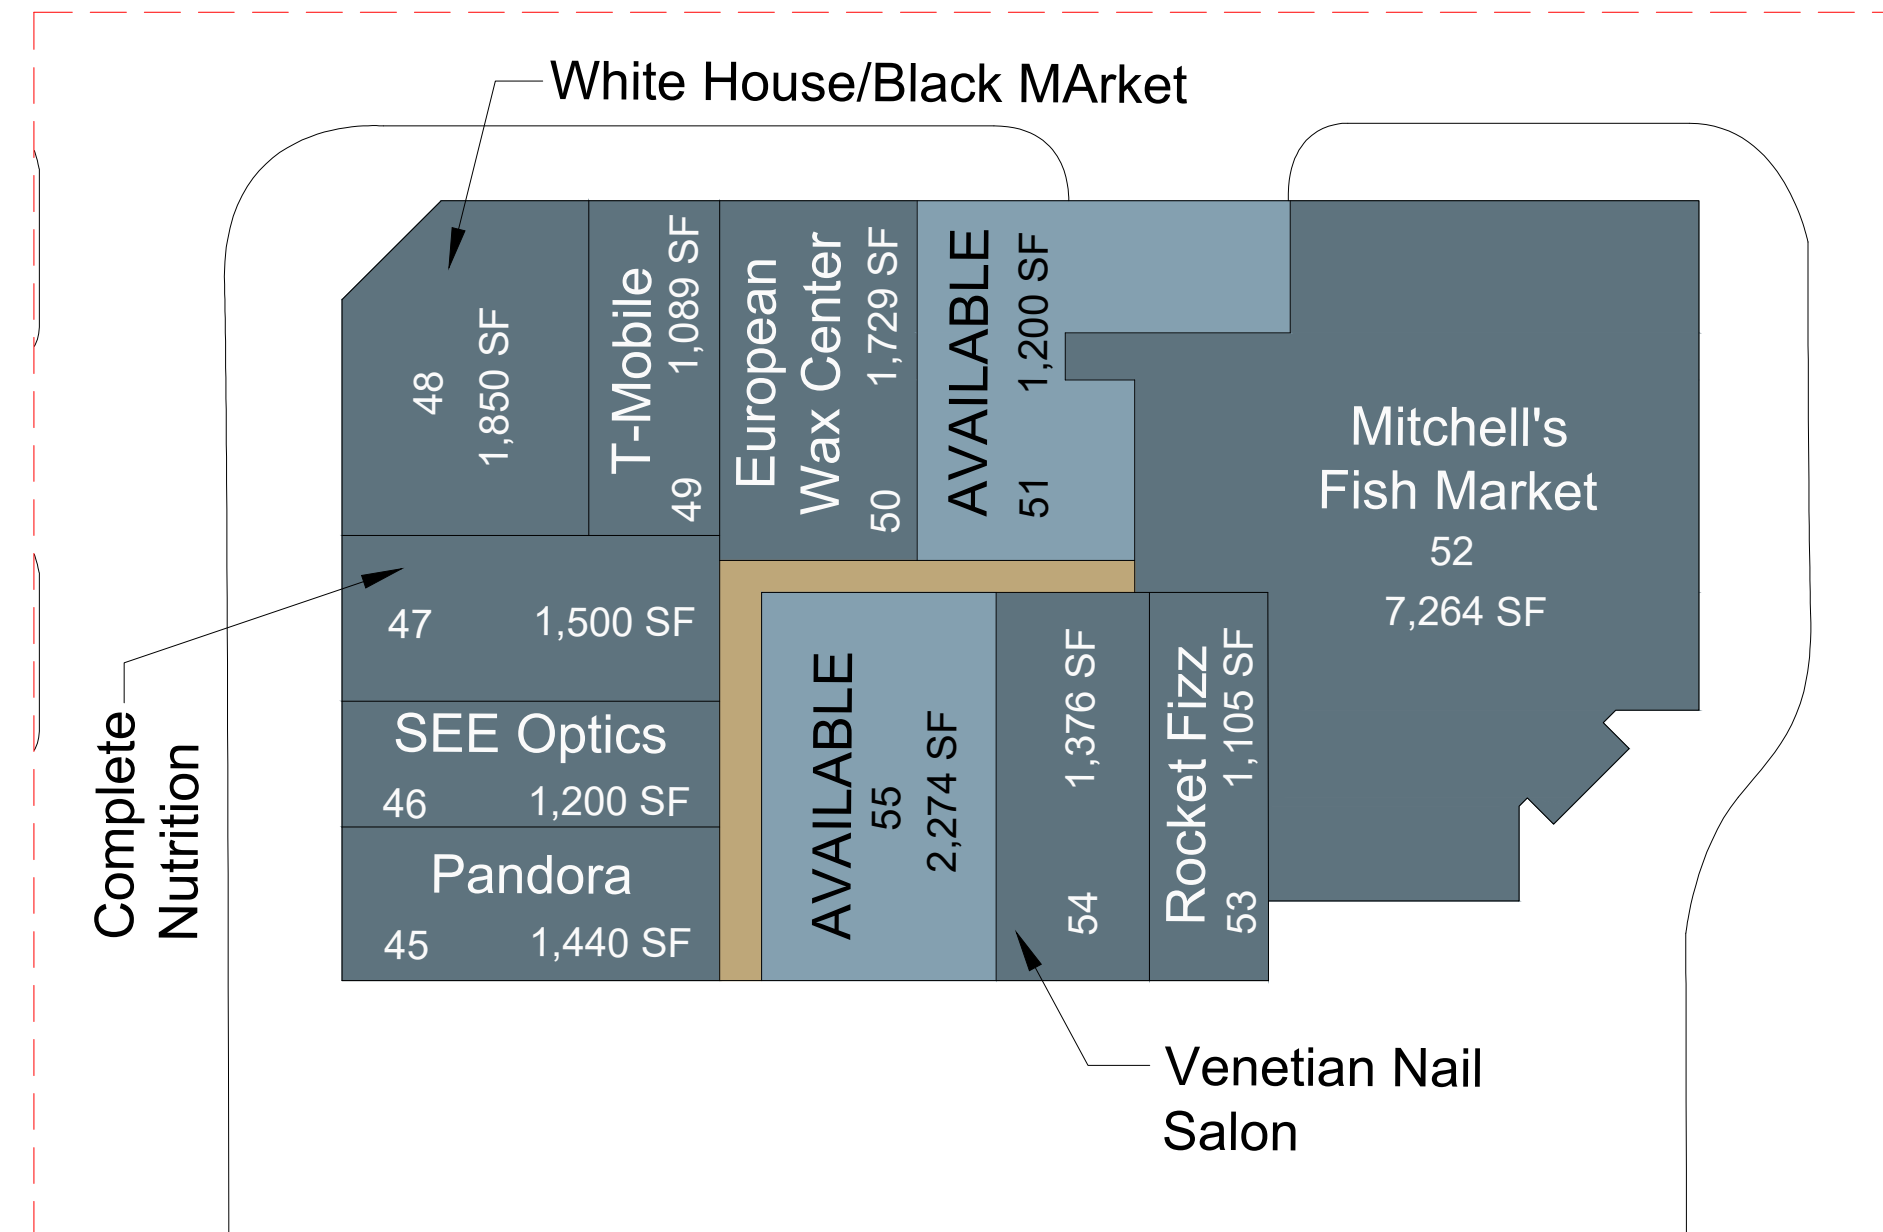

RETAIL "D" & "E"
SCALE: 1" = 50'

OVERALL SITE PLAN
SCALE: 1" = 100'

RETAIL "C"
SCALE: 1" = 30'

RETAIL "B"
SCALE: 1" = 30'

RETAIL "A"
SCALE: 1" = 30'