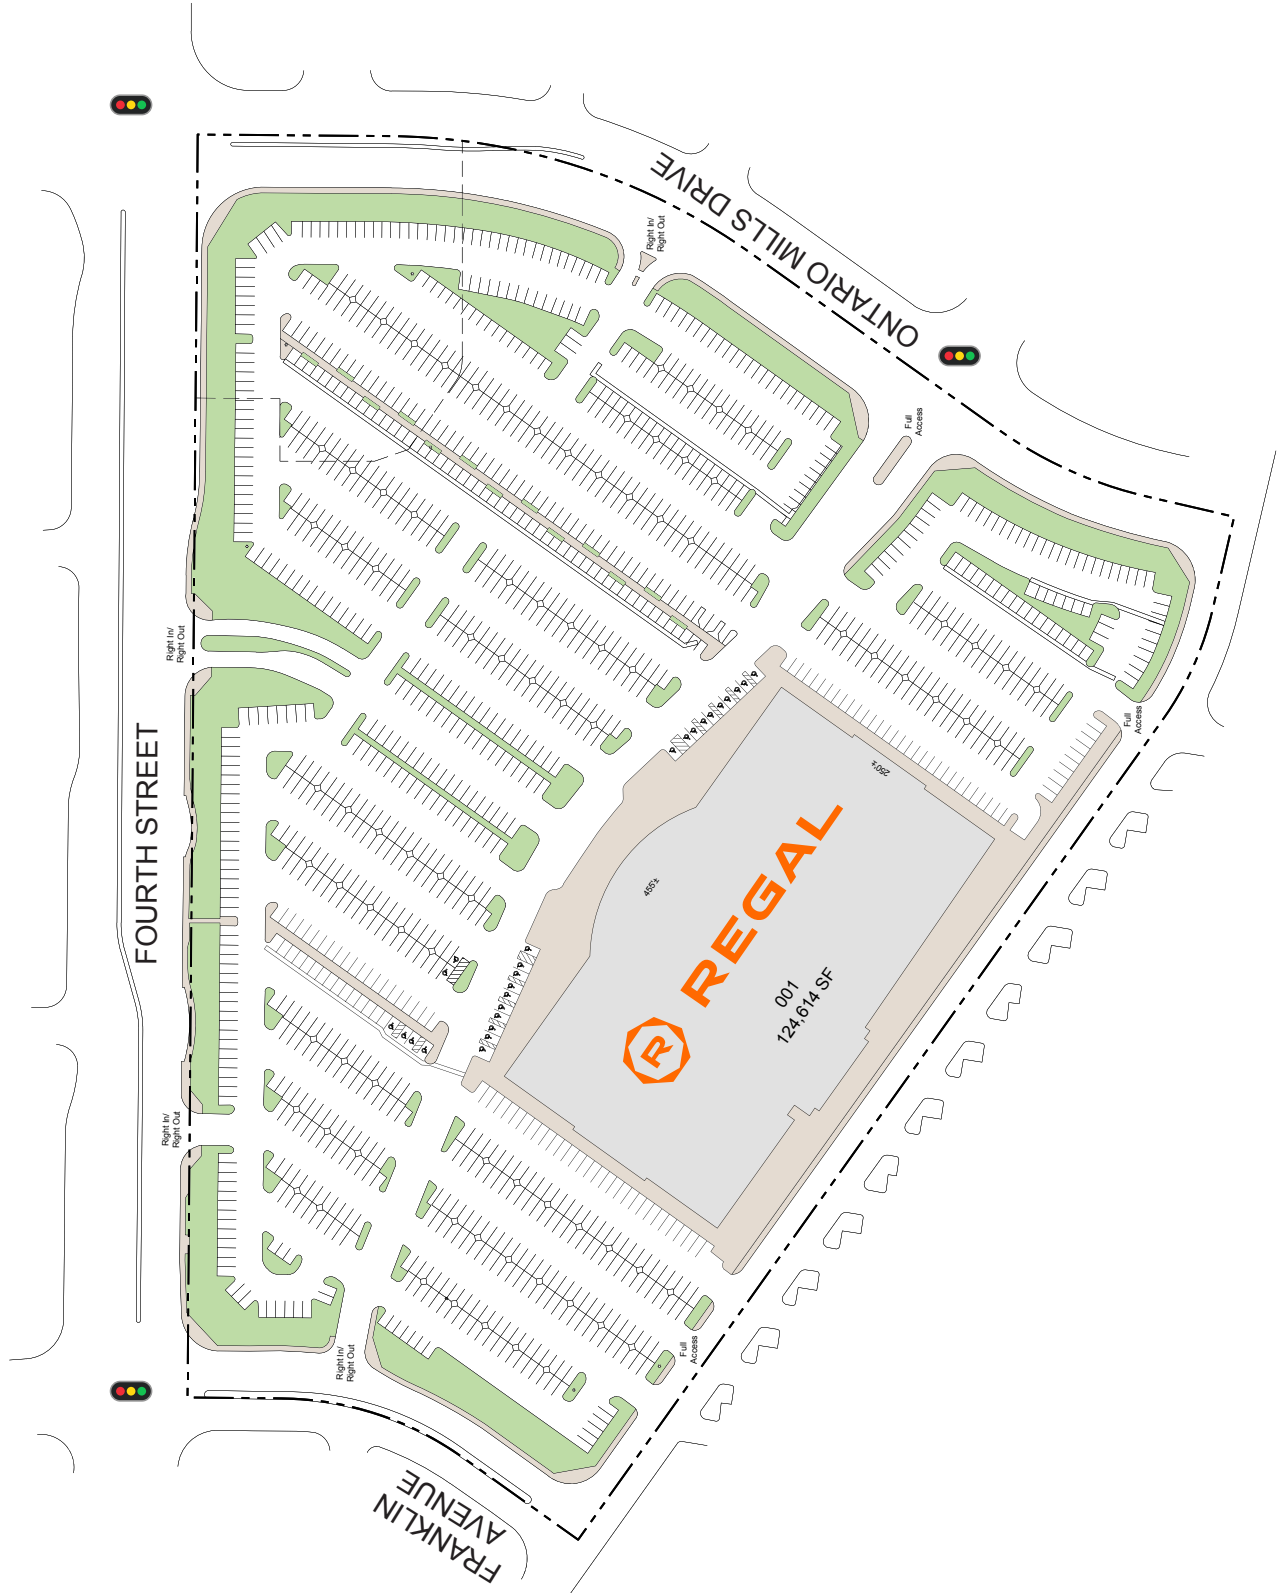

EDWARDS MULTIPLEX

4900 E. 4th Street | Ontario, CA 91764

317-577-5600 kiterealty.com

KRG
LISTED
NYSE