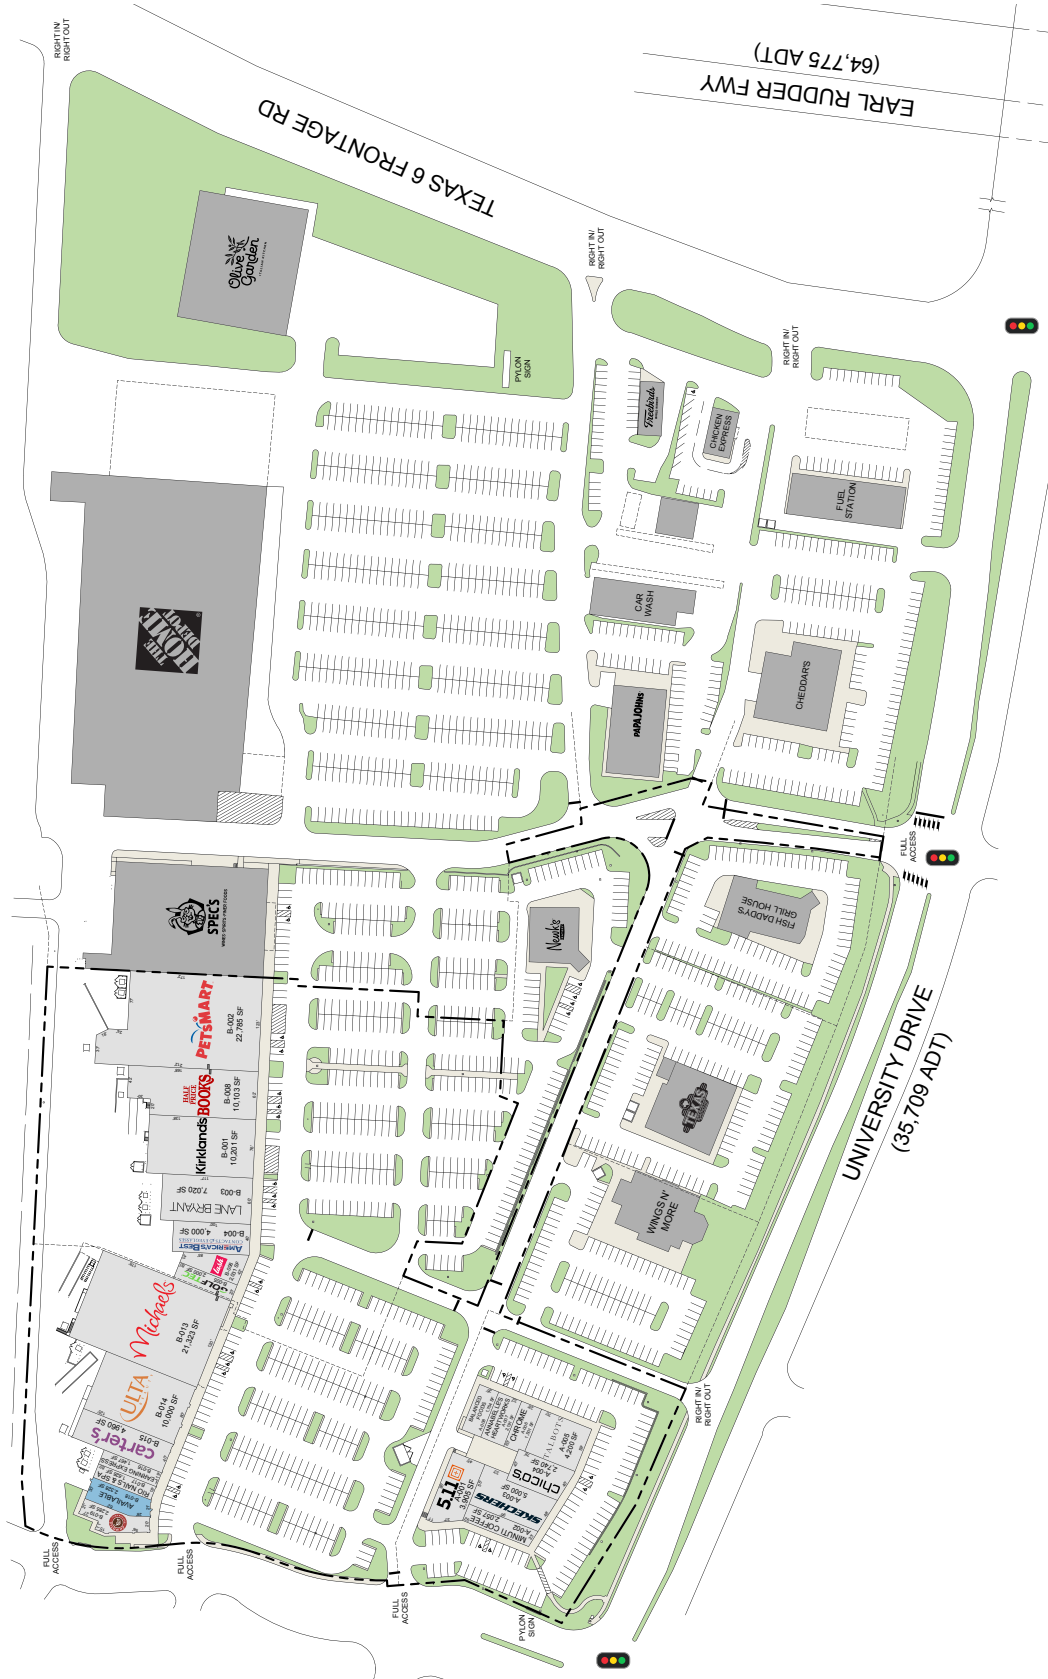

GATEWAY STATION

1501 University Drive E. | College Station, TX 77840

317-577-5600 kiterealty.com

KRG
LISTED
NYSE