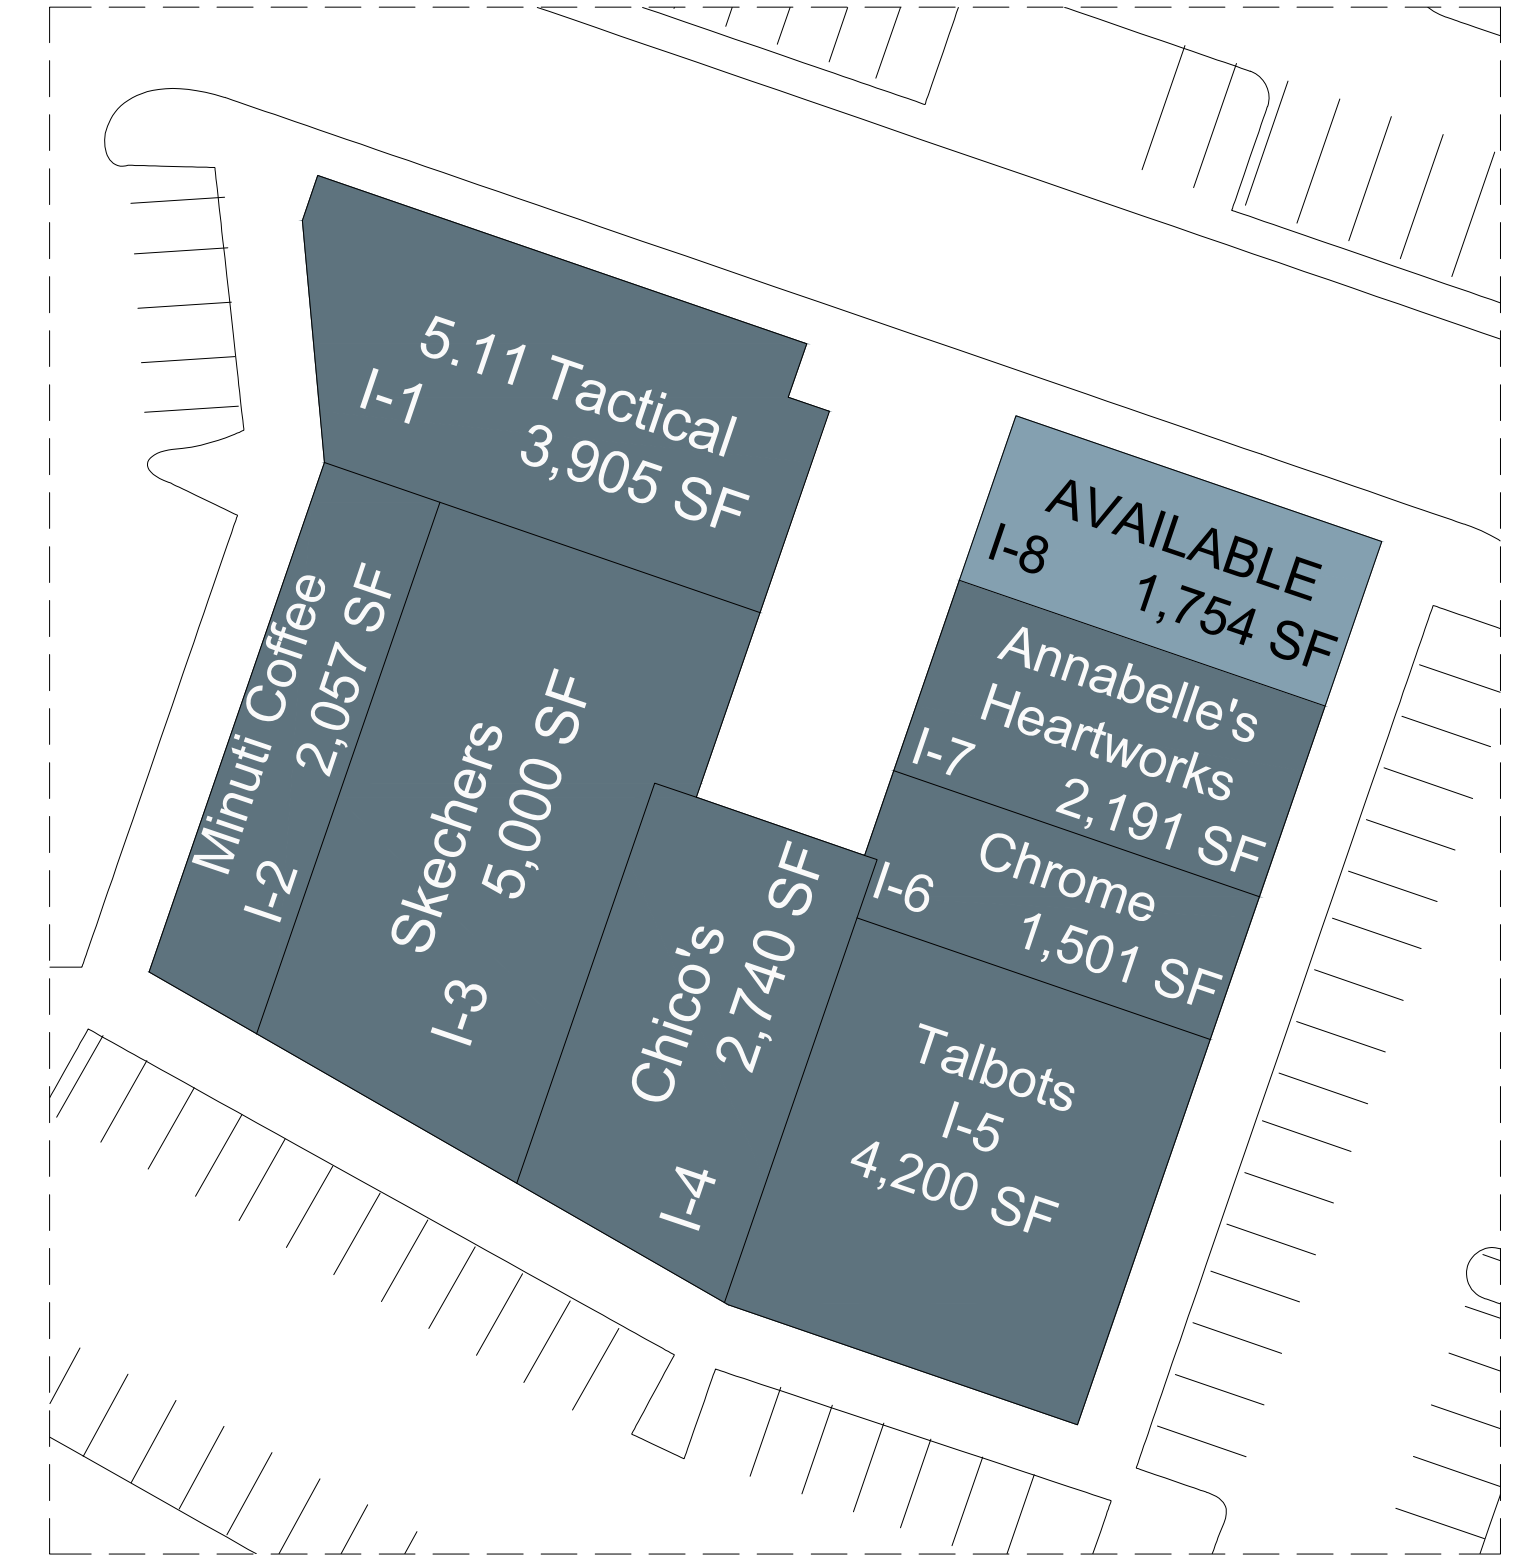

UNIVERSITY DRIVE
(30,030 ADT)

RETAIL 'C'
1"=30'

RETAIL 'A'
1"=30'

RETAIL 'B'
1"=30'