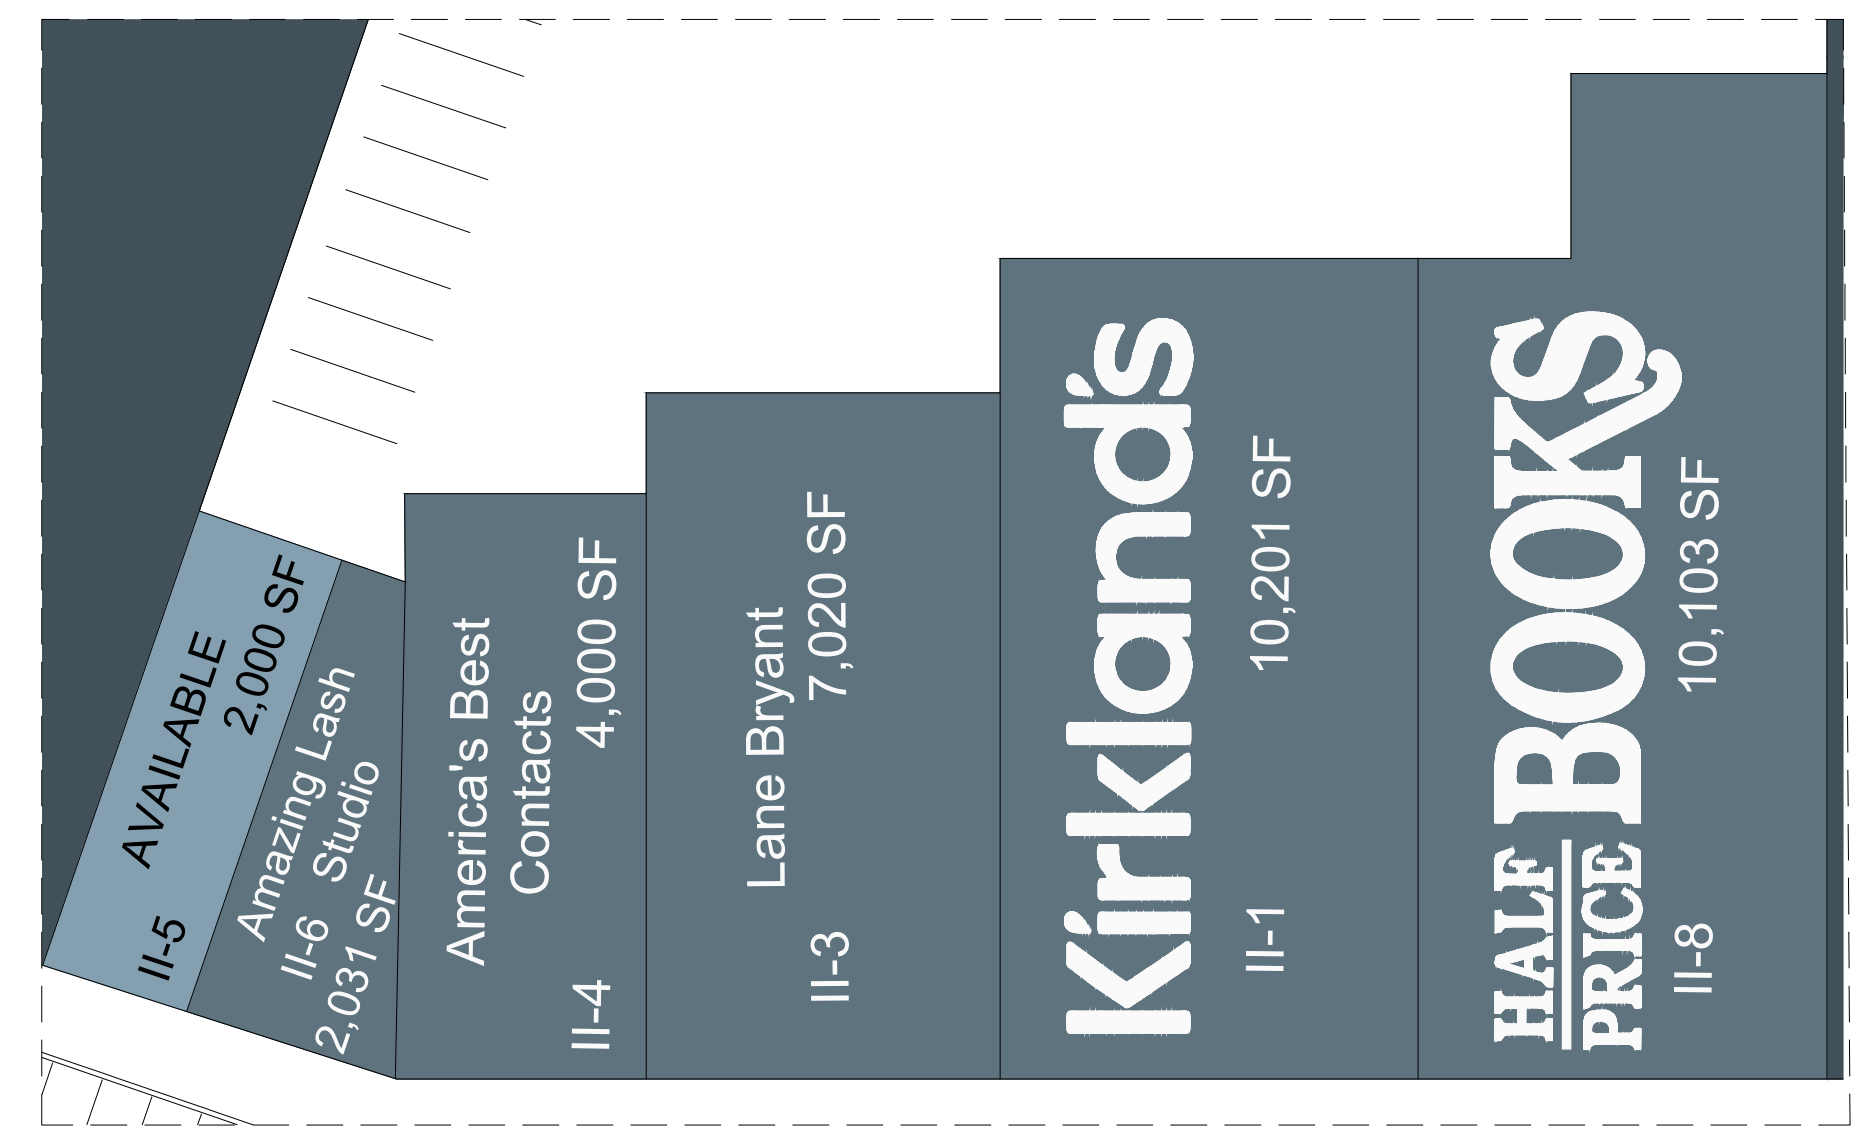

UNIVERSITY DRIVE
(30,030 ADT)

RETAIL 'C'
1"=30'

RETAIL 'A'
1"=30'

RETAIL 'B'
1"=30'