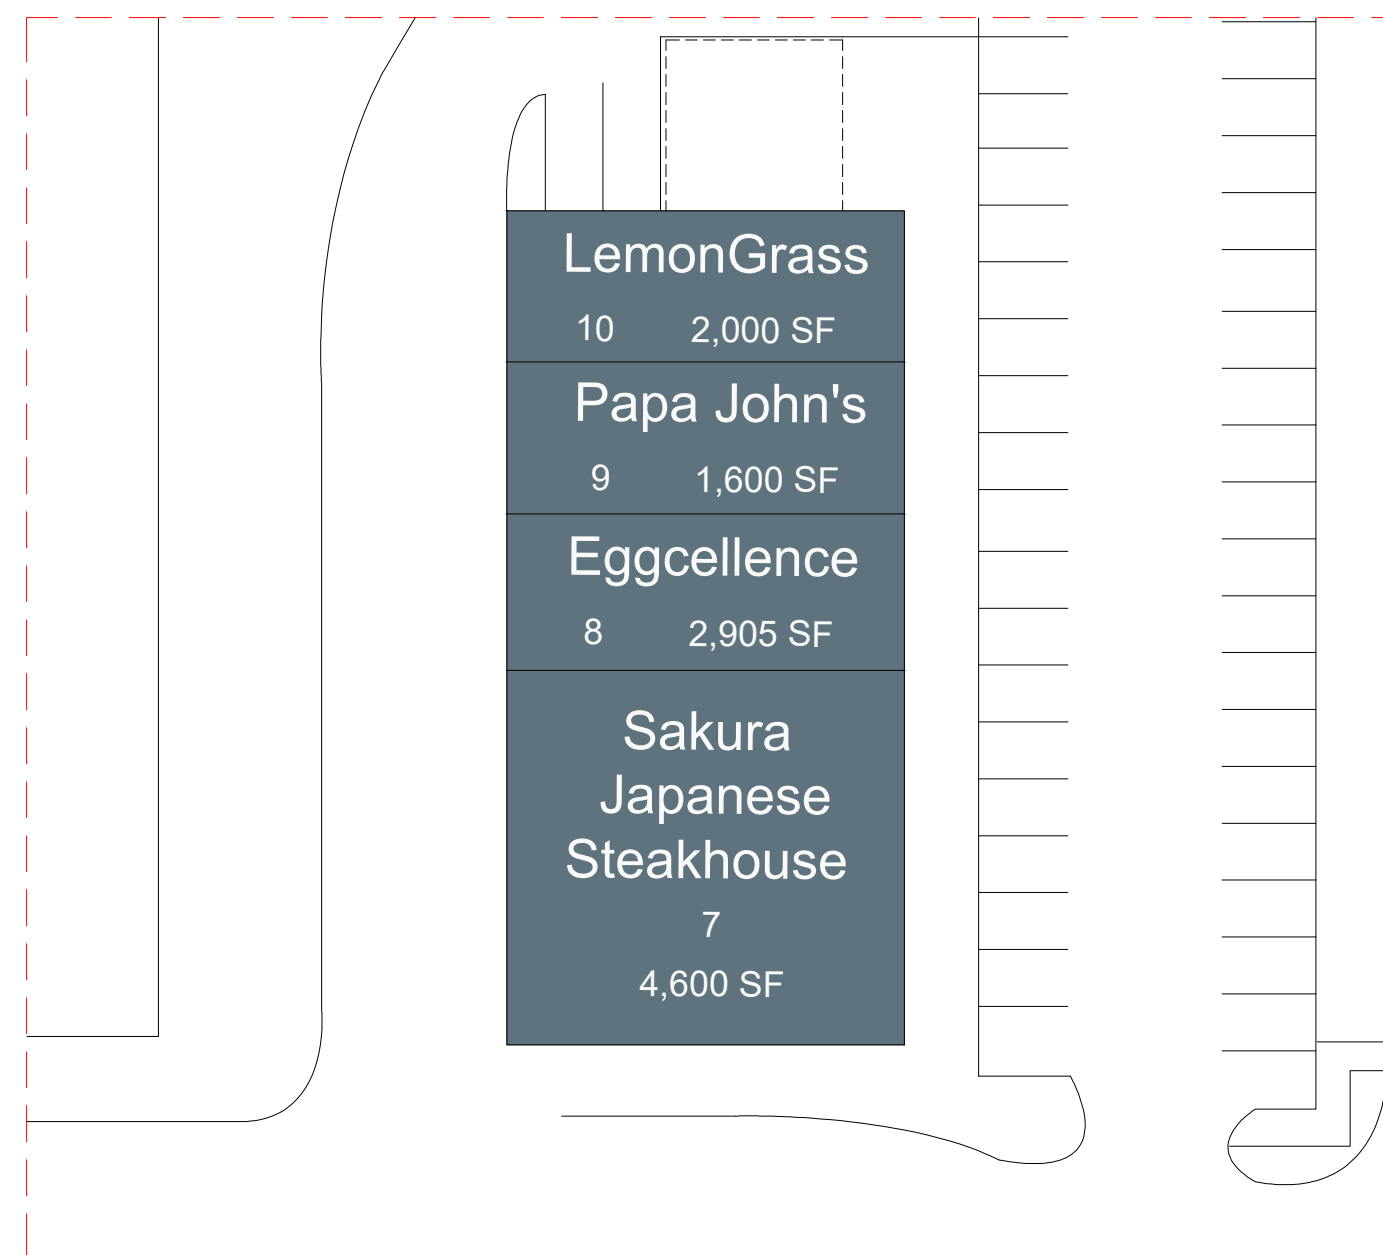

RETAIL "B" 2ND LEVEL
SCALE: 1" = 20'

RETAIL "B"
SCALE: 1" = 20'

RETAIL "A"
SCALE: 1" = 30'

OVERALL SITE PLAN
SCALE: 1" = 60'

RETAIL "C"
SCALE: 1" = 20'