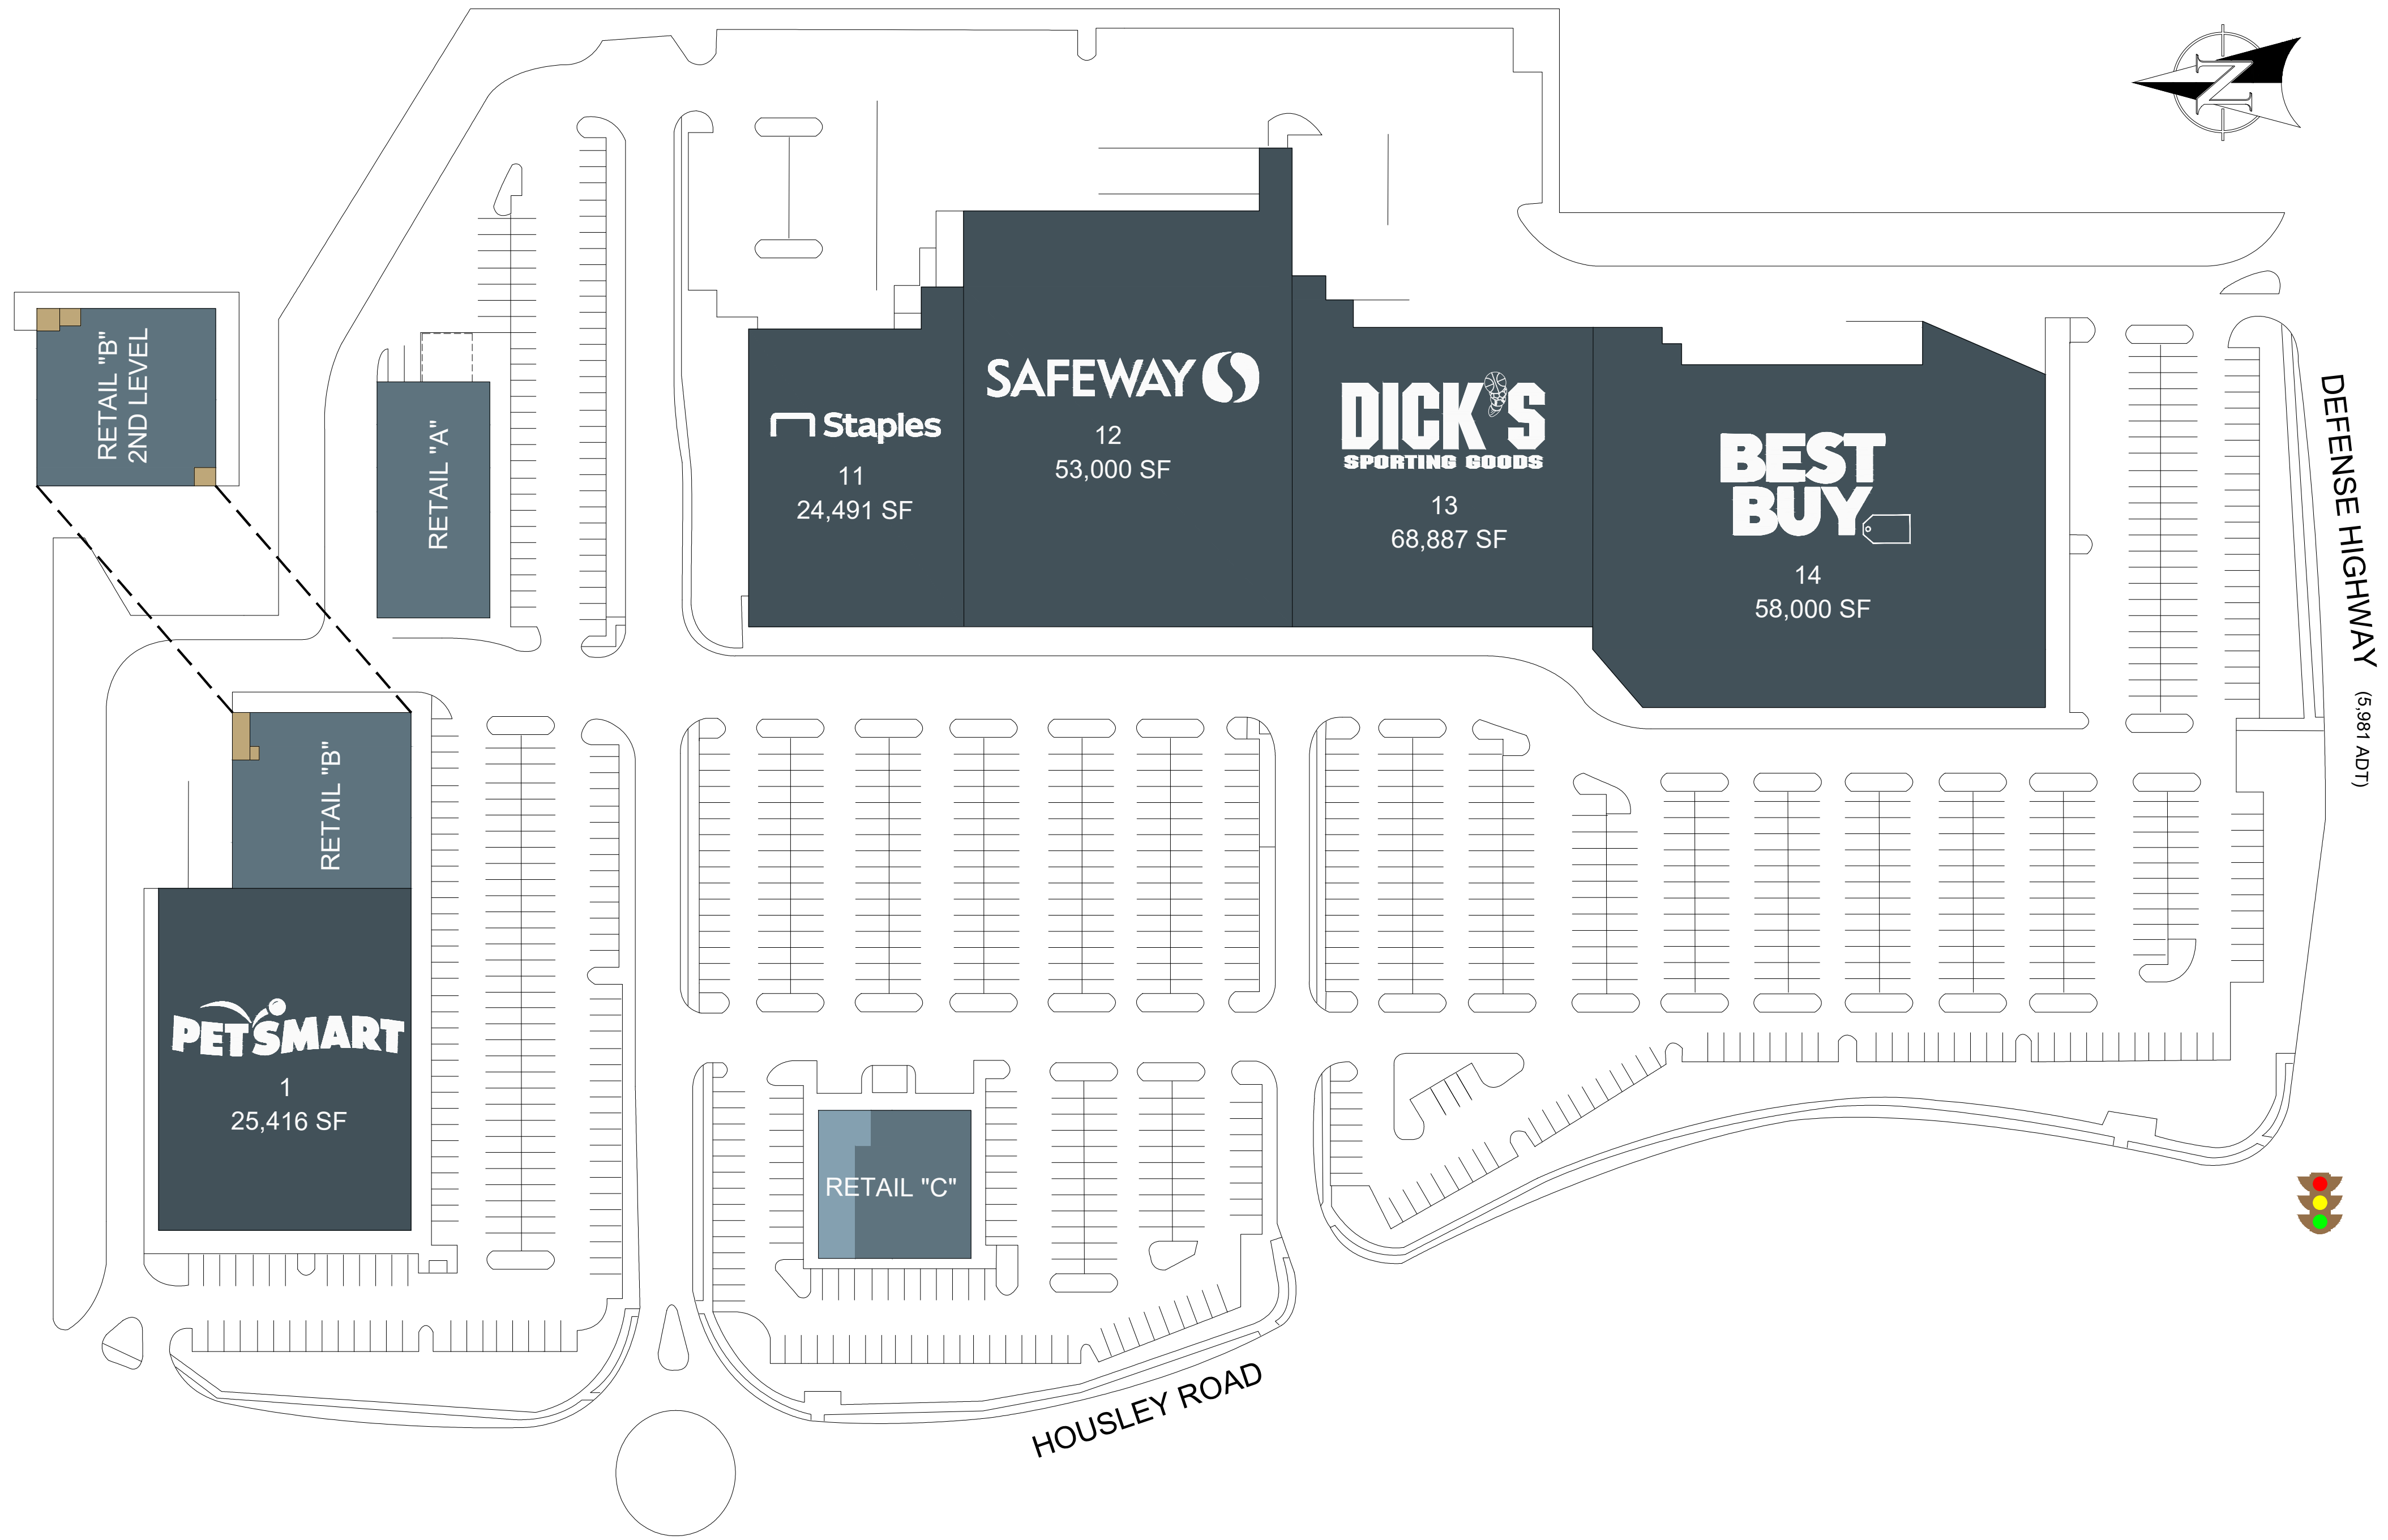

RETAIL "B" 2ND LEVEL
SCALE: 1" = 20'

RETAIL "B"
SCALE: 1" = 20'

RETAIL "A"
SCALE: 1" = 30'

OVERALL SITE PLAN
SCALE: 1" = 60'

RETAIL "C"
SCALE: 1" = 20'