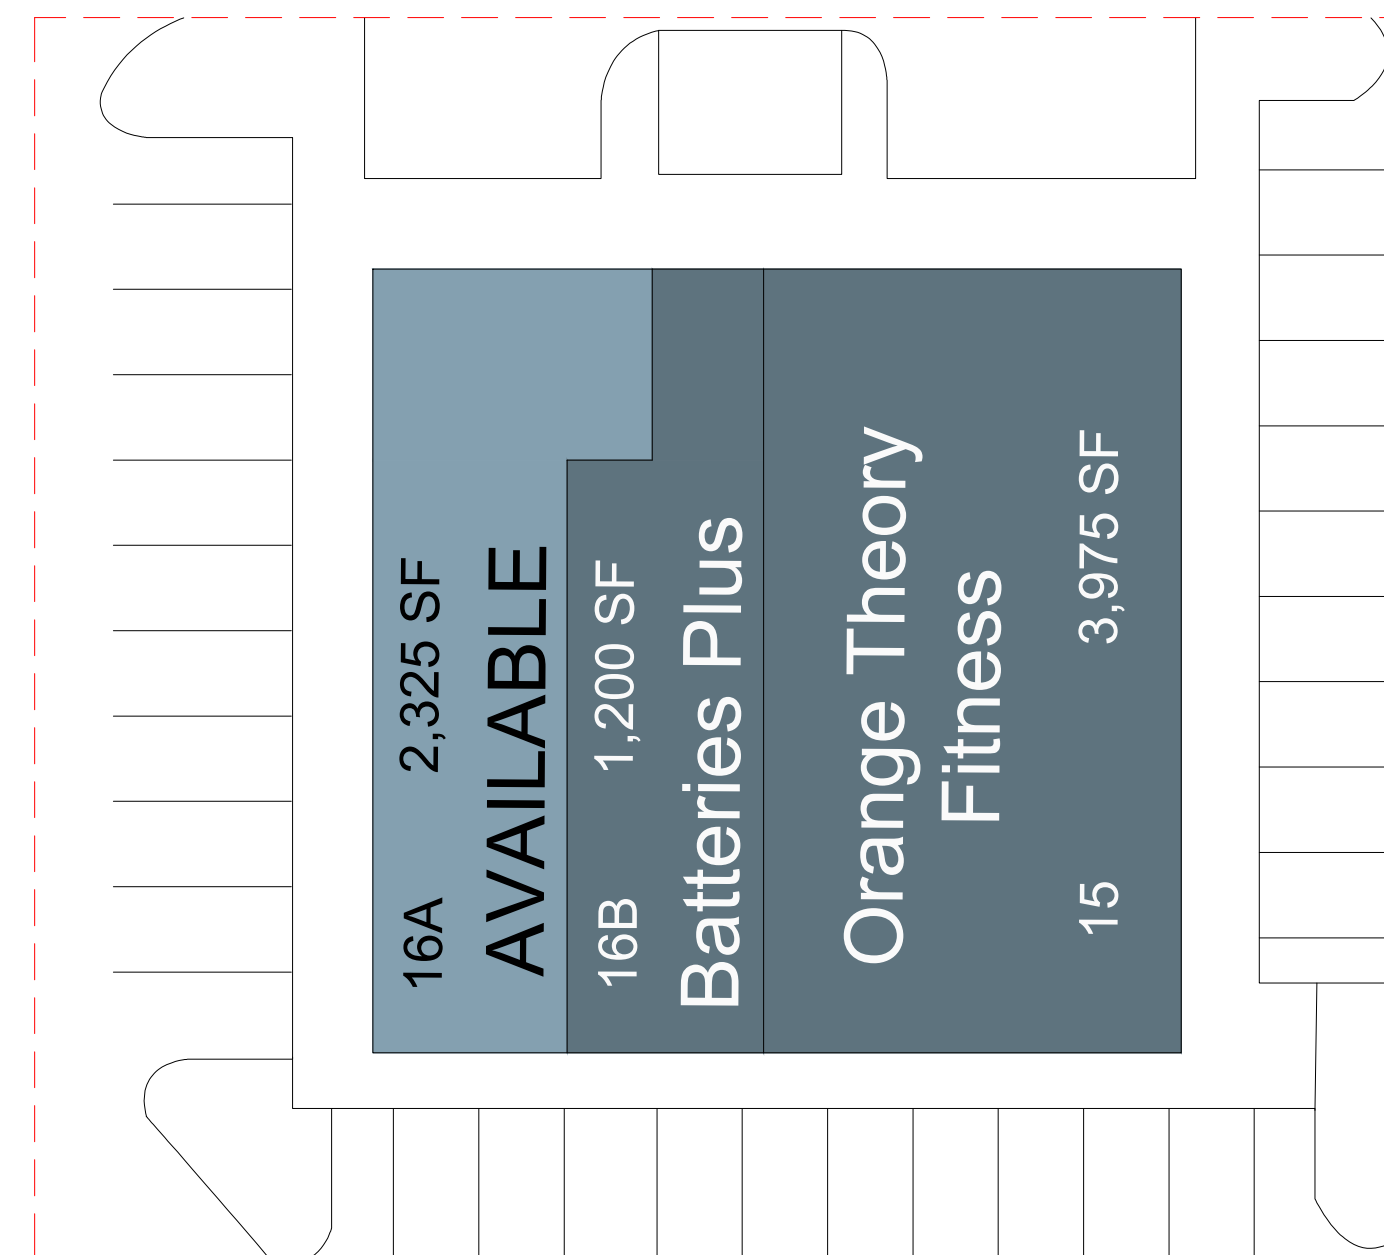

RETAIL "B" 2ND LEVEL
SCALE: 1" = 20'

RETAIL "B"
SCALE: 1" = 20'

RETAIL "A"
SCALE: 1" = 30'

OVERALL SITE PLAN
SCALE: 1" = 60'

RETAIL "C"
SCALE: 1" = 20'