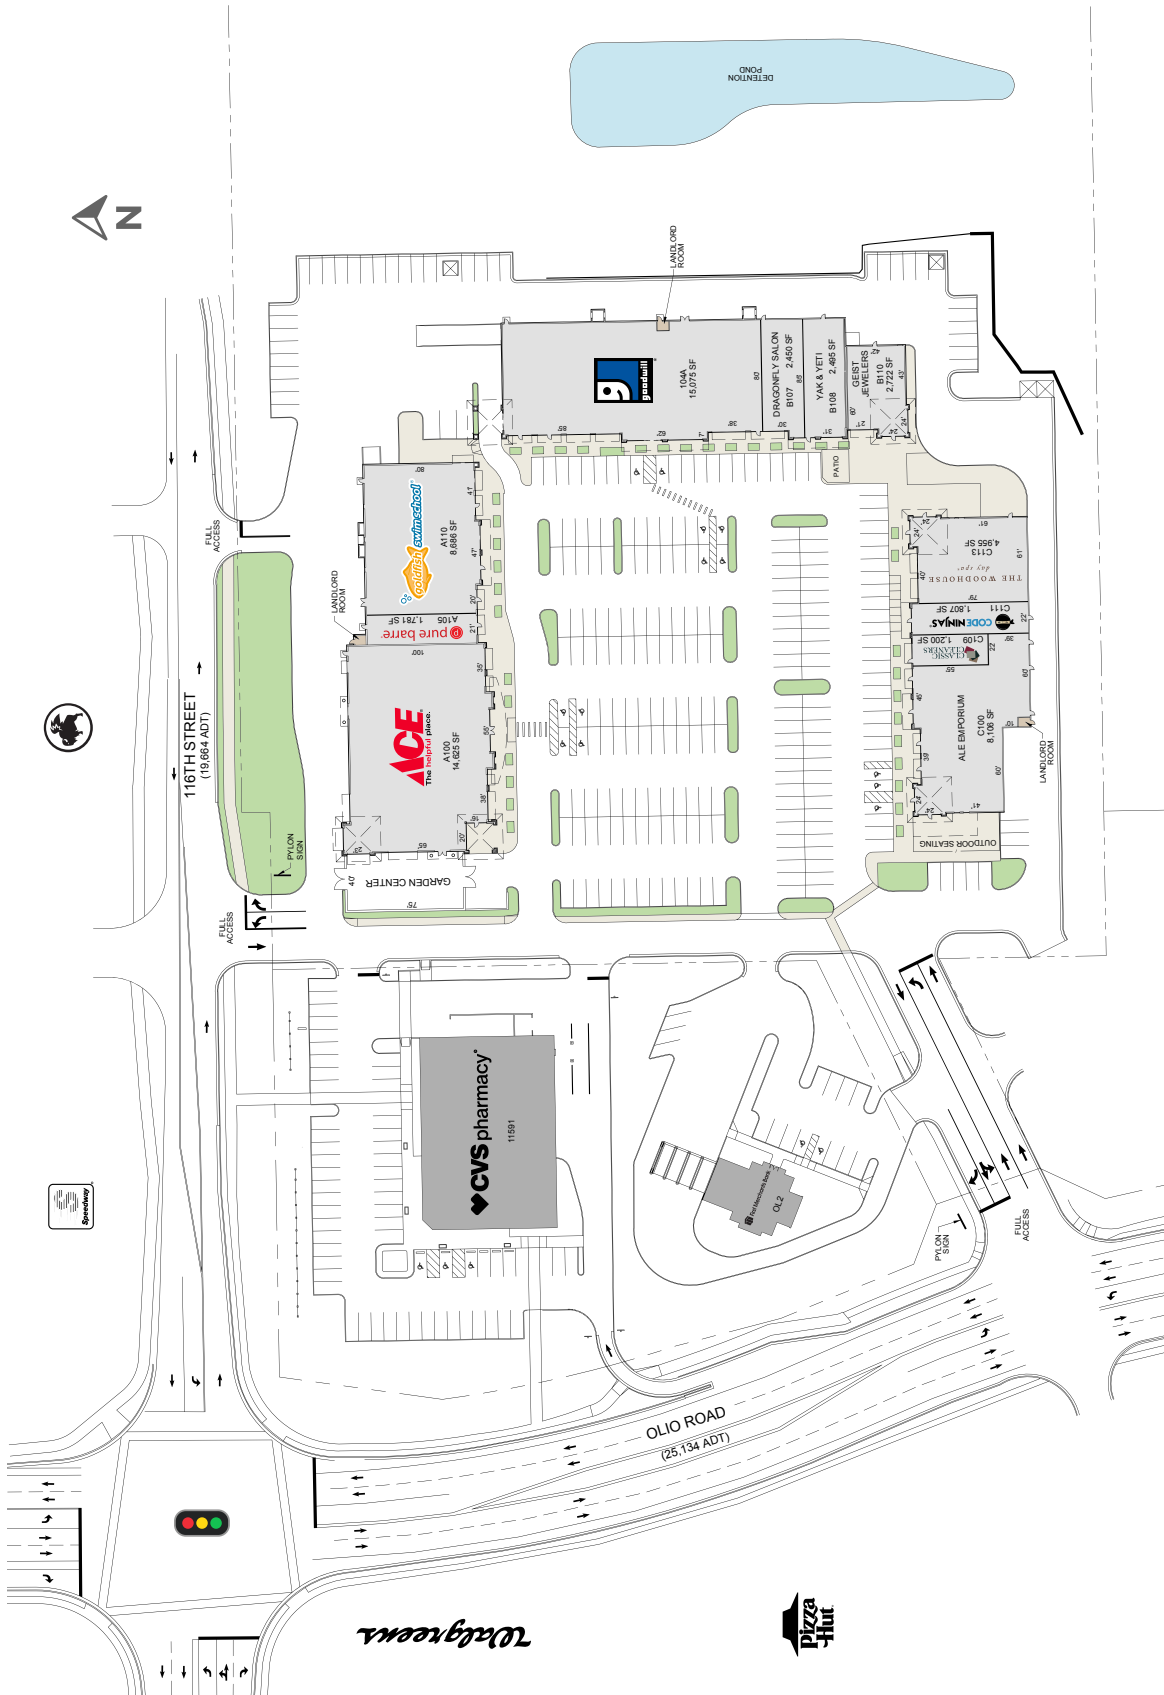

GEIST PAVILION

11501 Geist Pavilion Drive | Fishers, IN 46038

317-577-5600 kiterealty.com

KRG
LISTED
NYSE