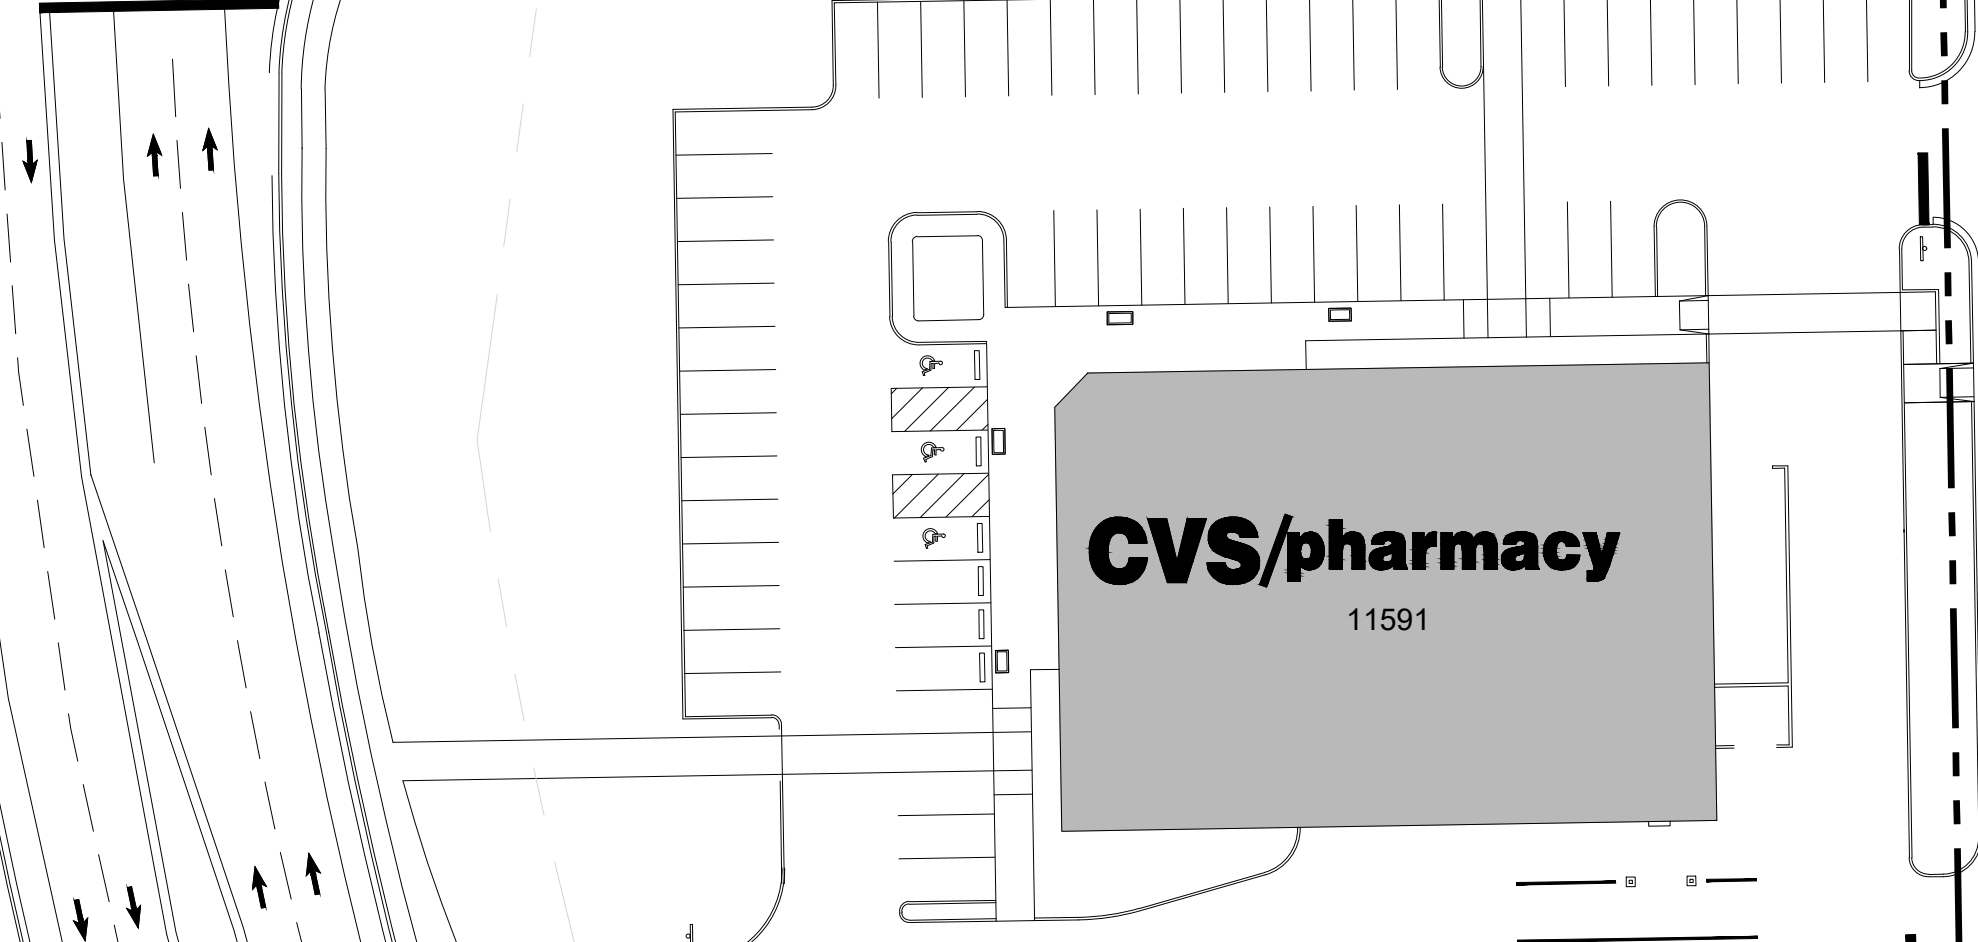

PATIO (Tegry)