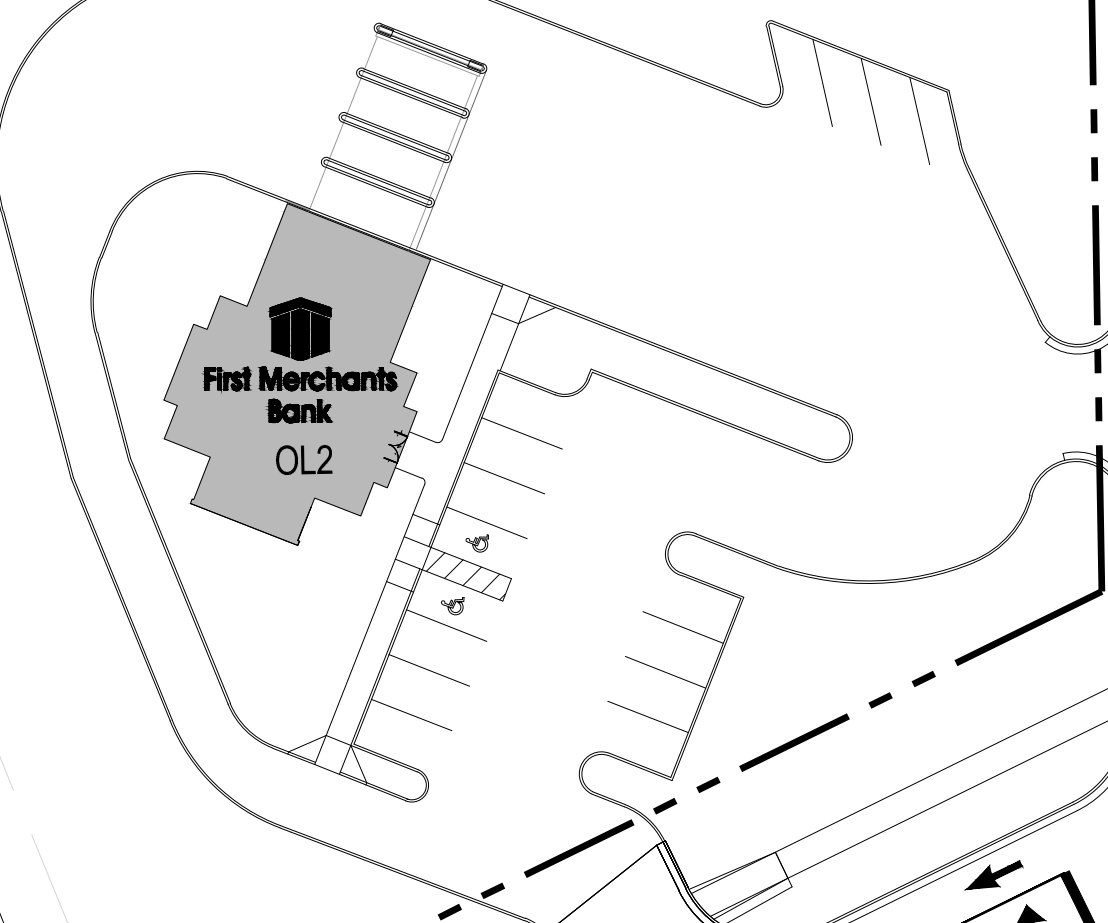

PATIO (Tegry)