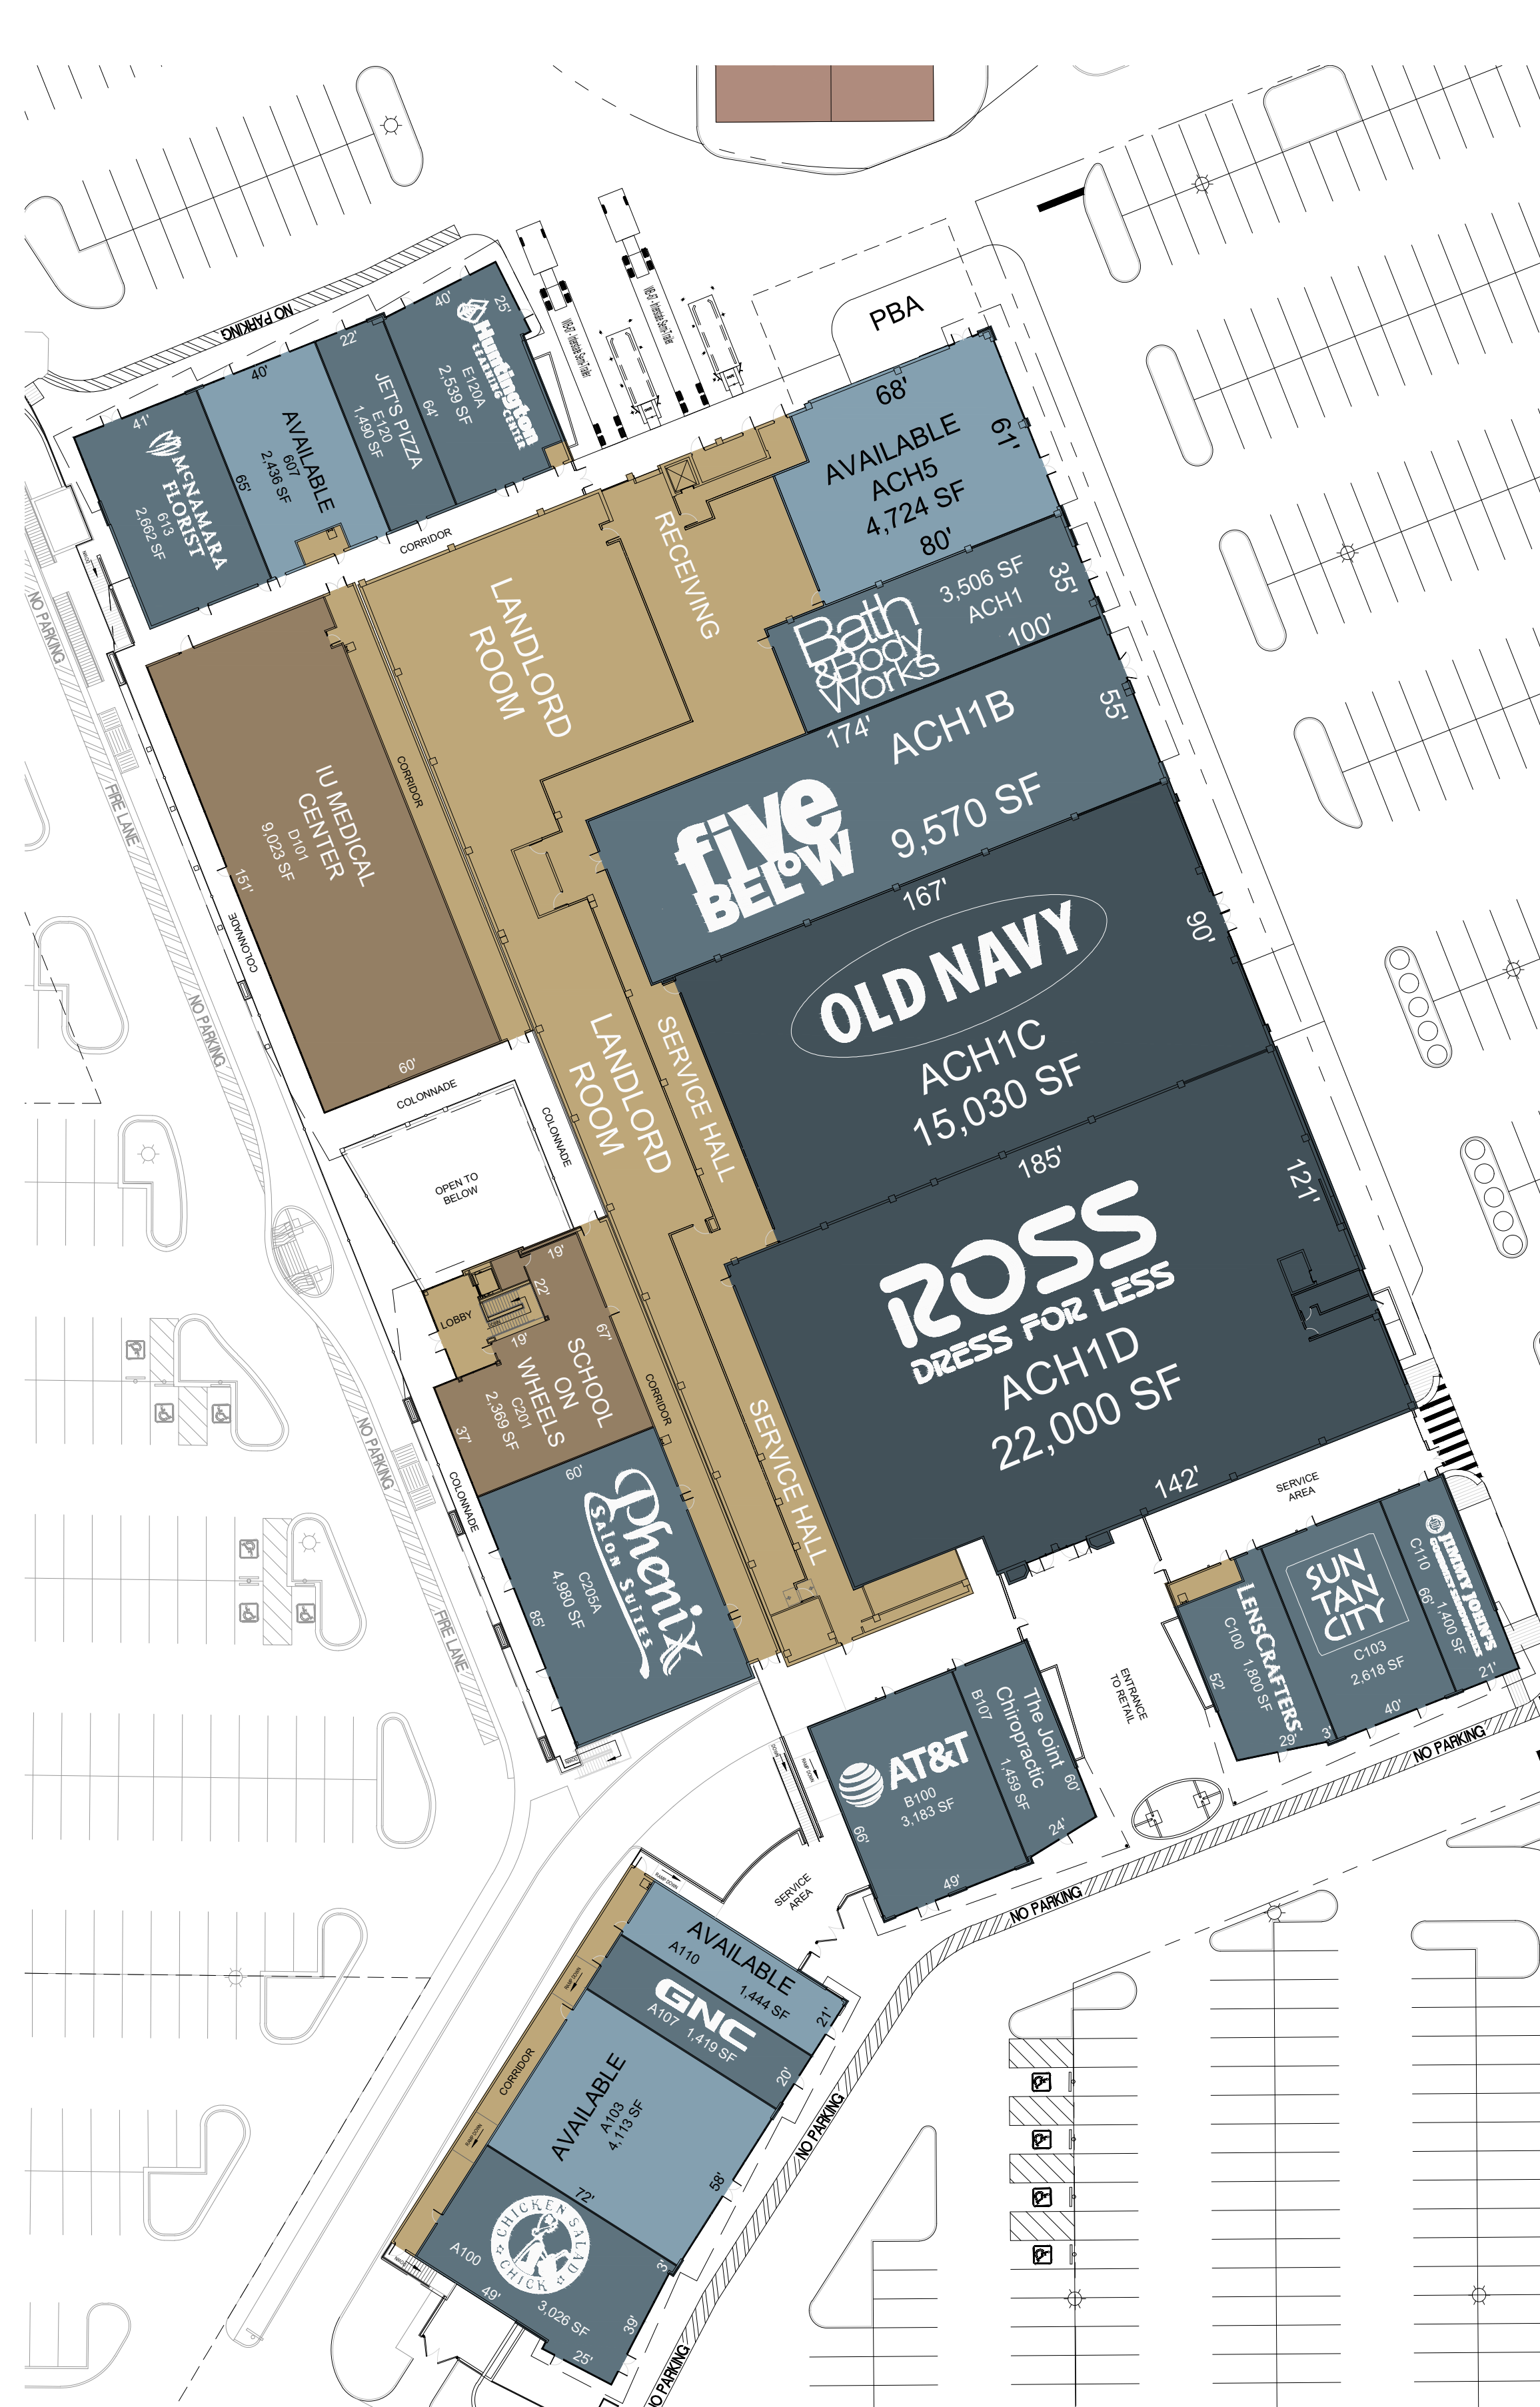

OVERALL SITE PLAN
SCALE: 1"=100'

▲ SECTION
SCALE: NTS

ENLARGED VIEW
SCALE: 1"=30'

OVERALL SITE PLAN
SCALE: 1"=100'

SECTION
SCALE: NTS

ENLARGED VIEW
SCALE: 1"=40'

ENLARGED VIEW
SCALE: 1"=40'

OVERALL SITE PLAN
SCALE: 1"=100'

62ND STREET

GRADE

SECTION
SCALE: NTS

ENLARGED VIEW
SCALE: 1"=40'

OVERALL SITE PLAN
SCALE: 1"=100'