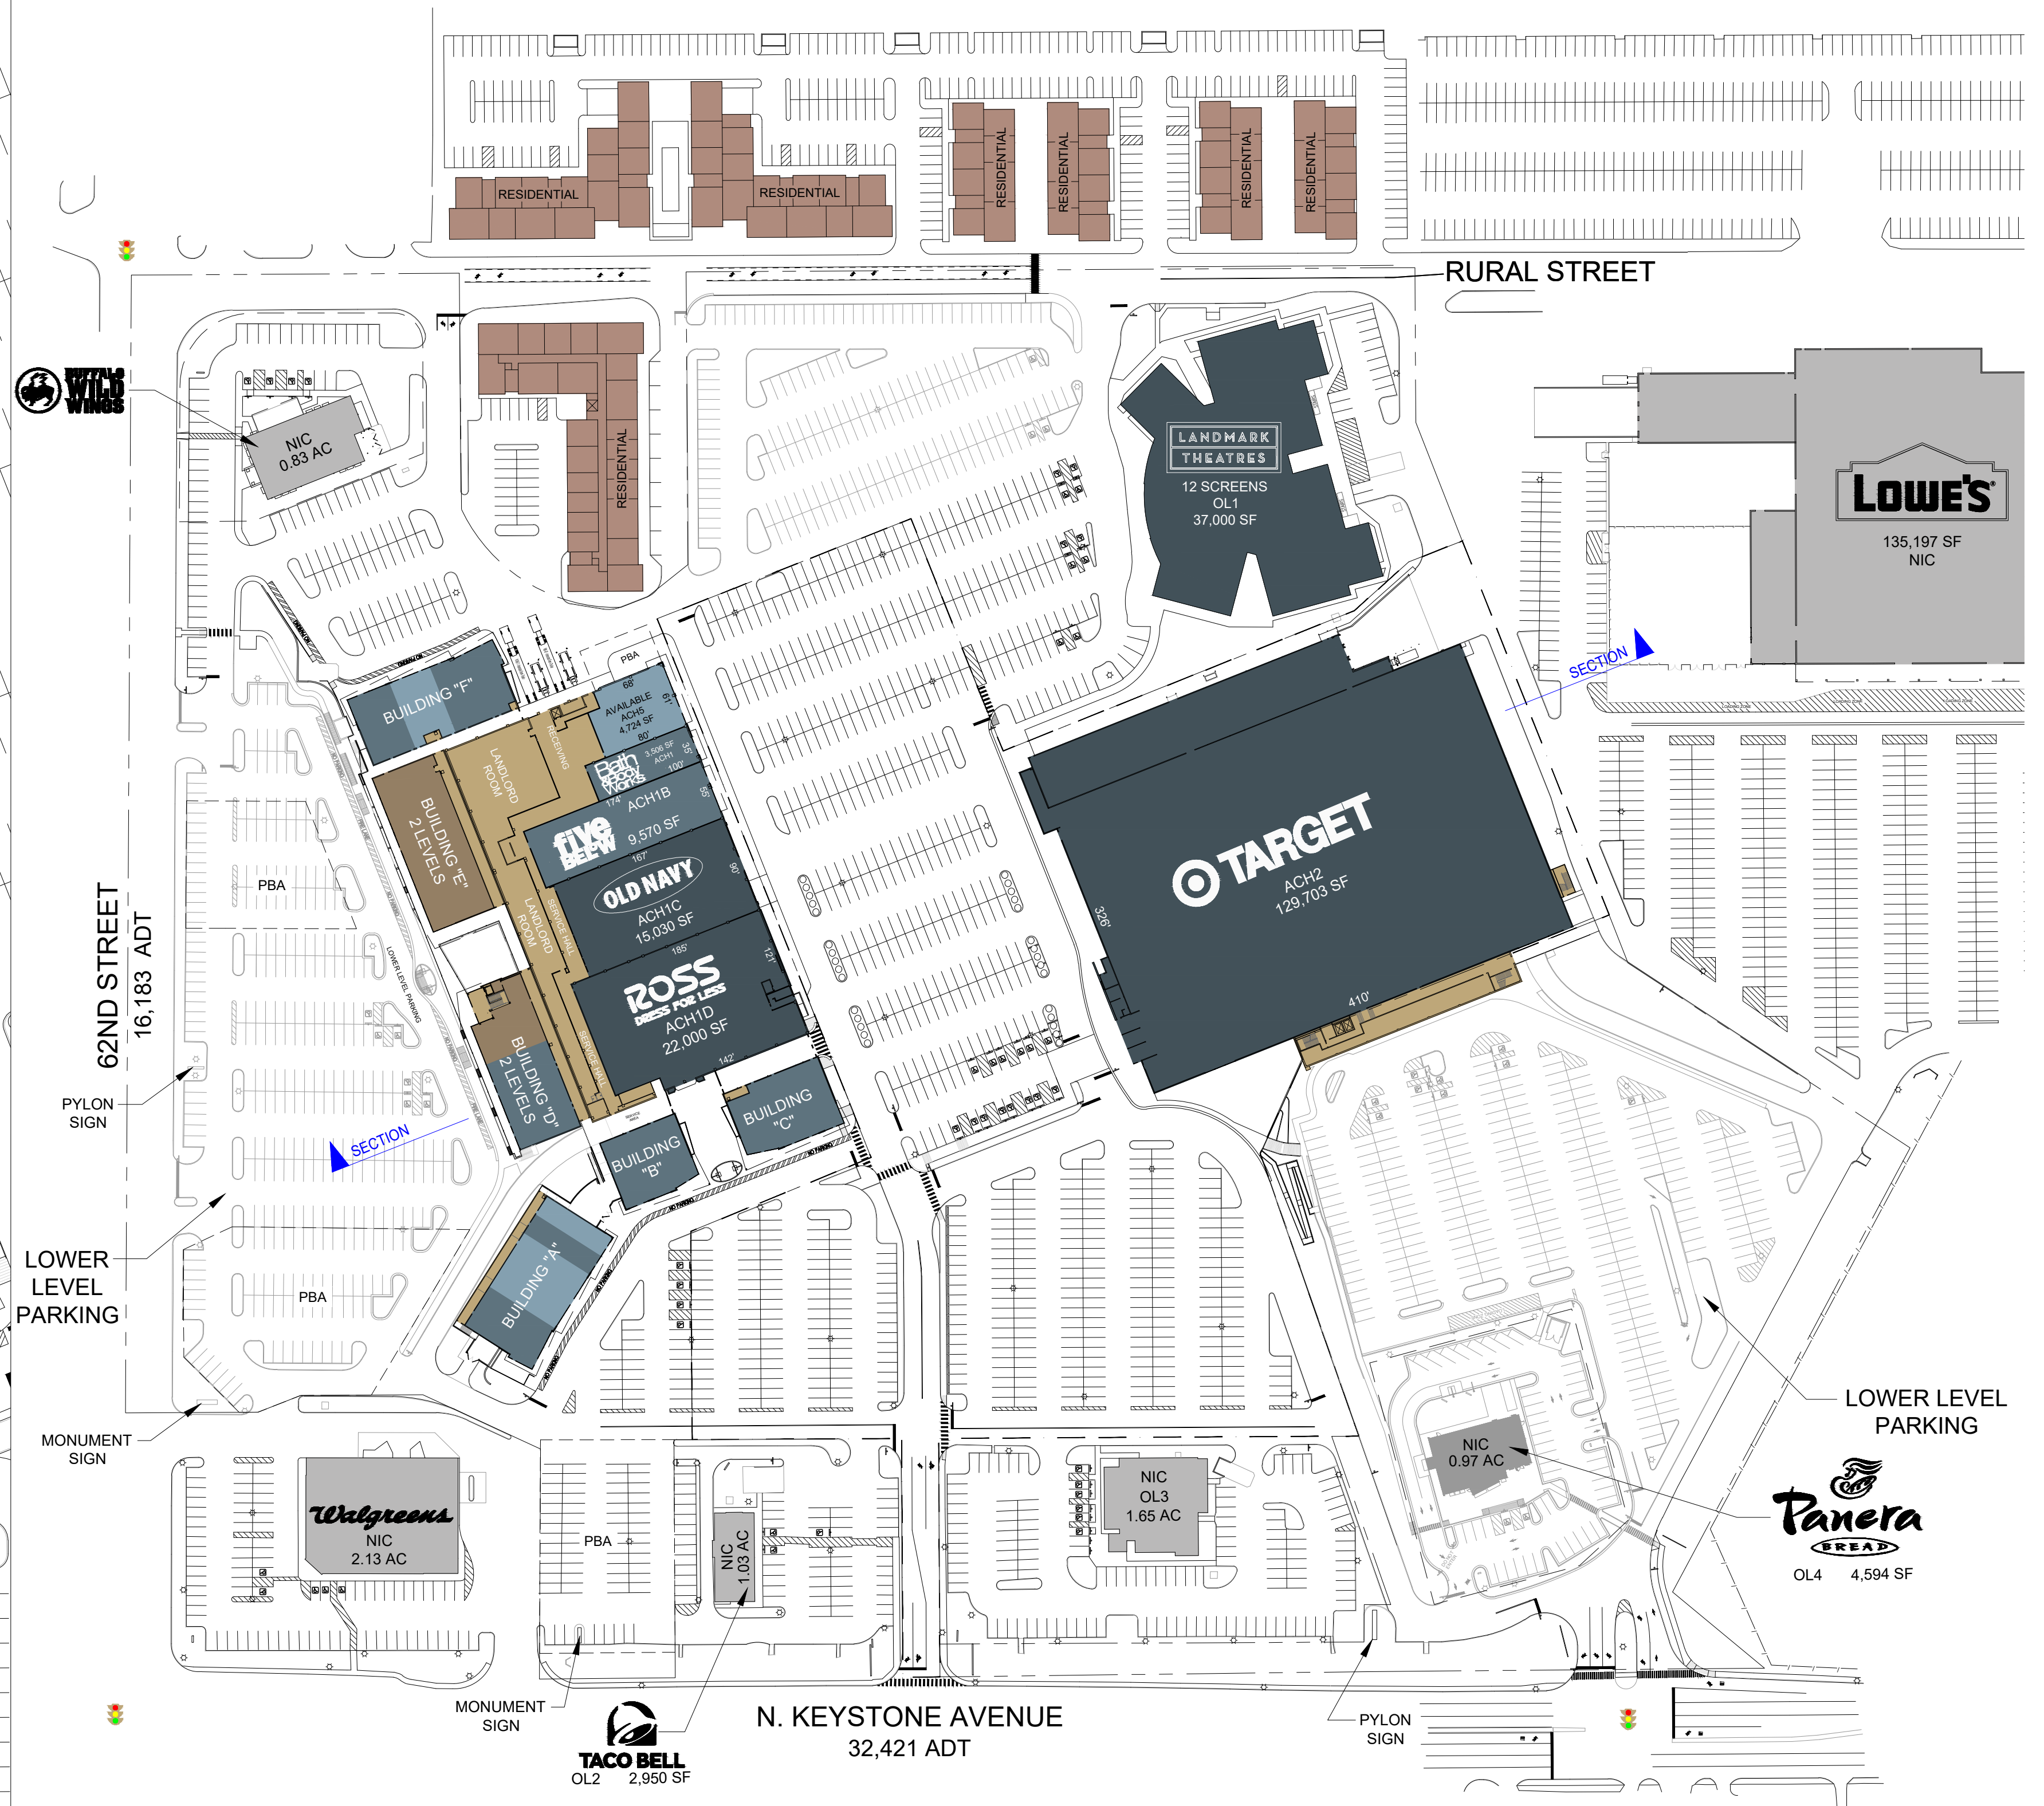

OVERALL SITE PLAN
SCALE: 1"=100'

▲ SECTION
SCALE: NTS

ENLARGED VIEW
SCALE: 1"=30'

OVERALL SITE PLAN
SCALE: 1"=100'

SECTION
SCALE: NTS

ENLARGED VIEW
SCALE: 1"=40'

ENLARGED VIEW
SCALE: 1"=40'

OVERALL SITE PLAN
SCALE: 1"=100'

62ND STREET

GRADE

SECTION
SCALE: NTS

ENLARGED VIEW
SCALE: 1"=40'

OVERALL SITE PLAN
SCALE: 1"=100'