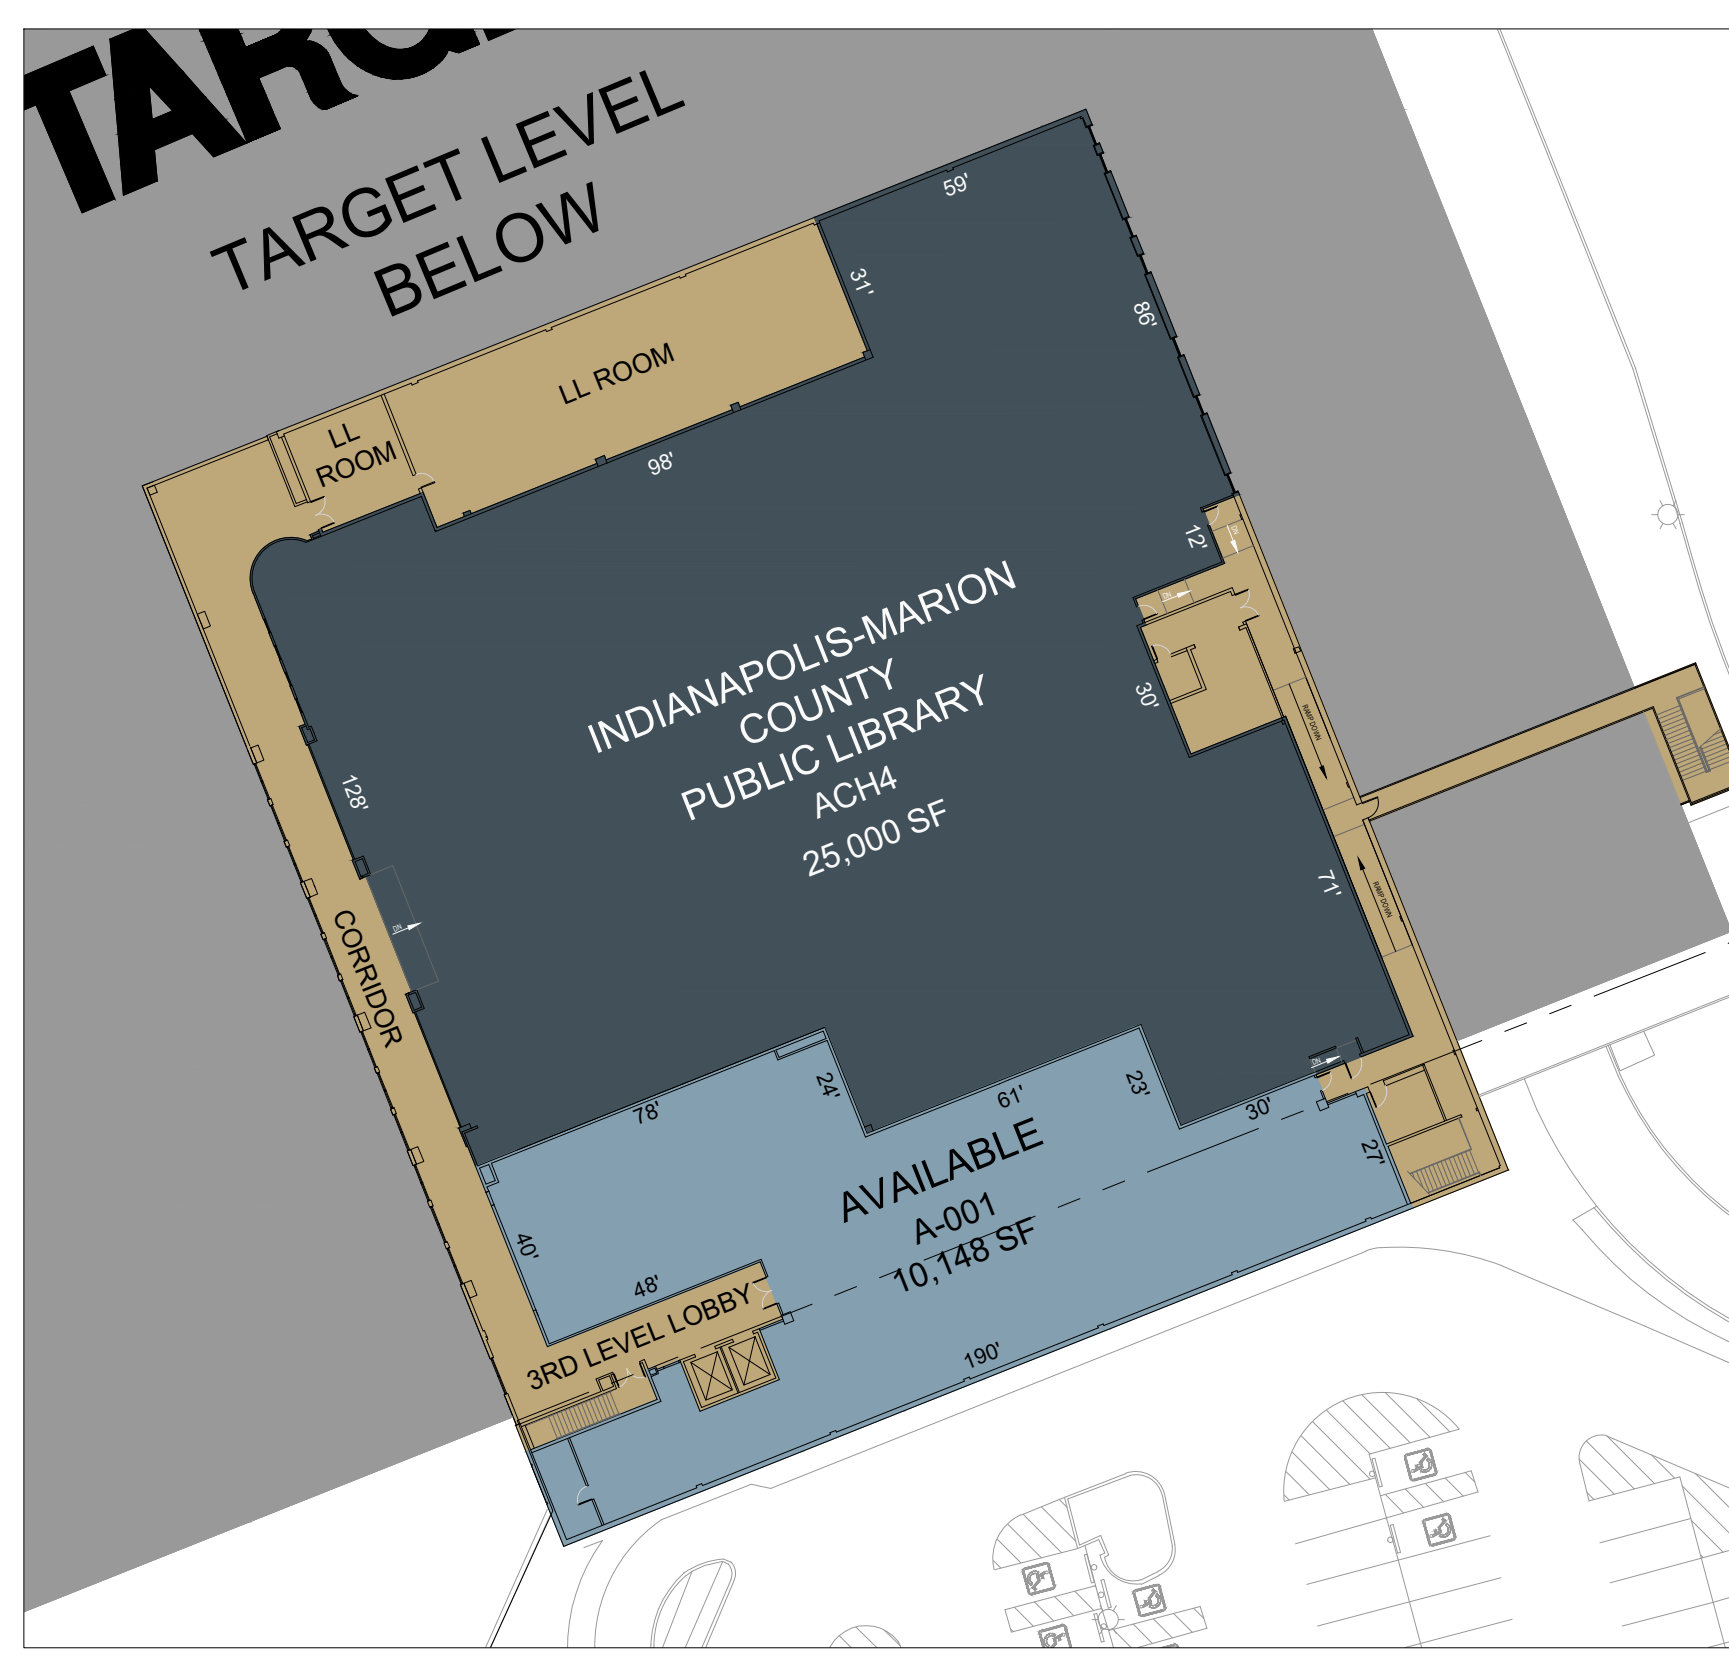

OVERALL SITE PLAN
SCALE: 1"=100'

▲ SECTION
SCALE: NTS

ENLARGED VIEW
SCALE: 1"=30'

OVERALL SITE PLAN
SCALE: 1"=100'

SECTION
SCALE: NTS

ENLARGED VIEW
SCALE: 1"=40'

ENLARGED VIEW
SCALE: 1"=40'

OVERALL SITE PLAN
SCALE: 1"=100'

62ND STREET

GRADE

SECTION
SCALE: NTS

ENLARGED VIEW
SCALE: 1"=40'

OVERALL SITE PLAN
SCALE: 1"=100'