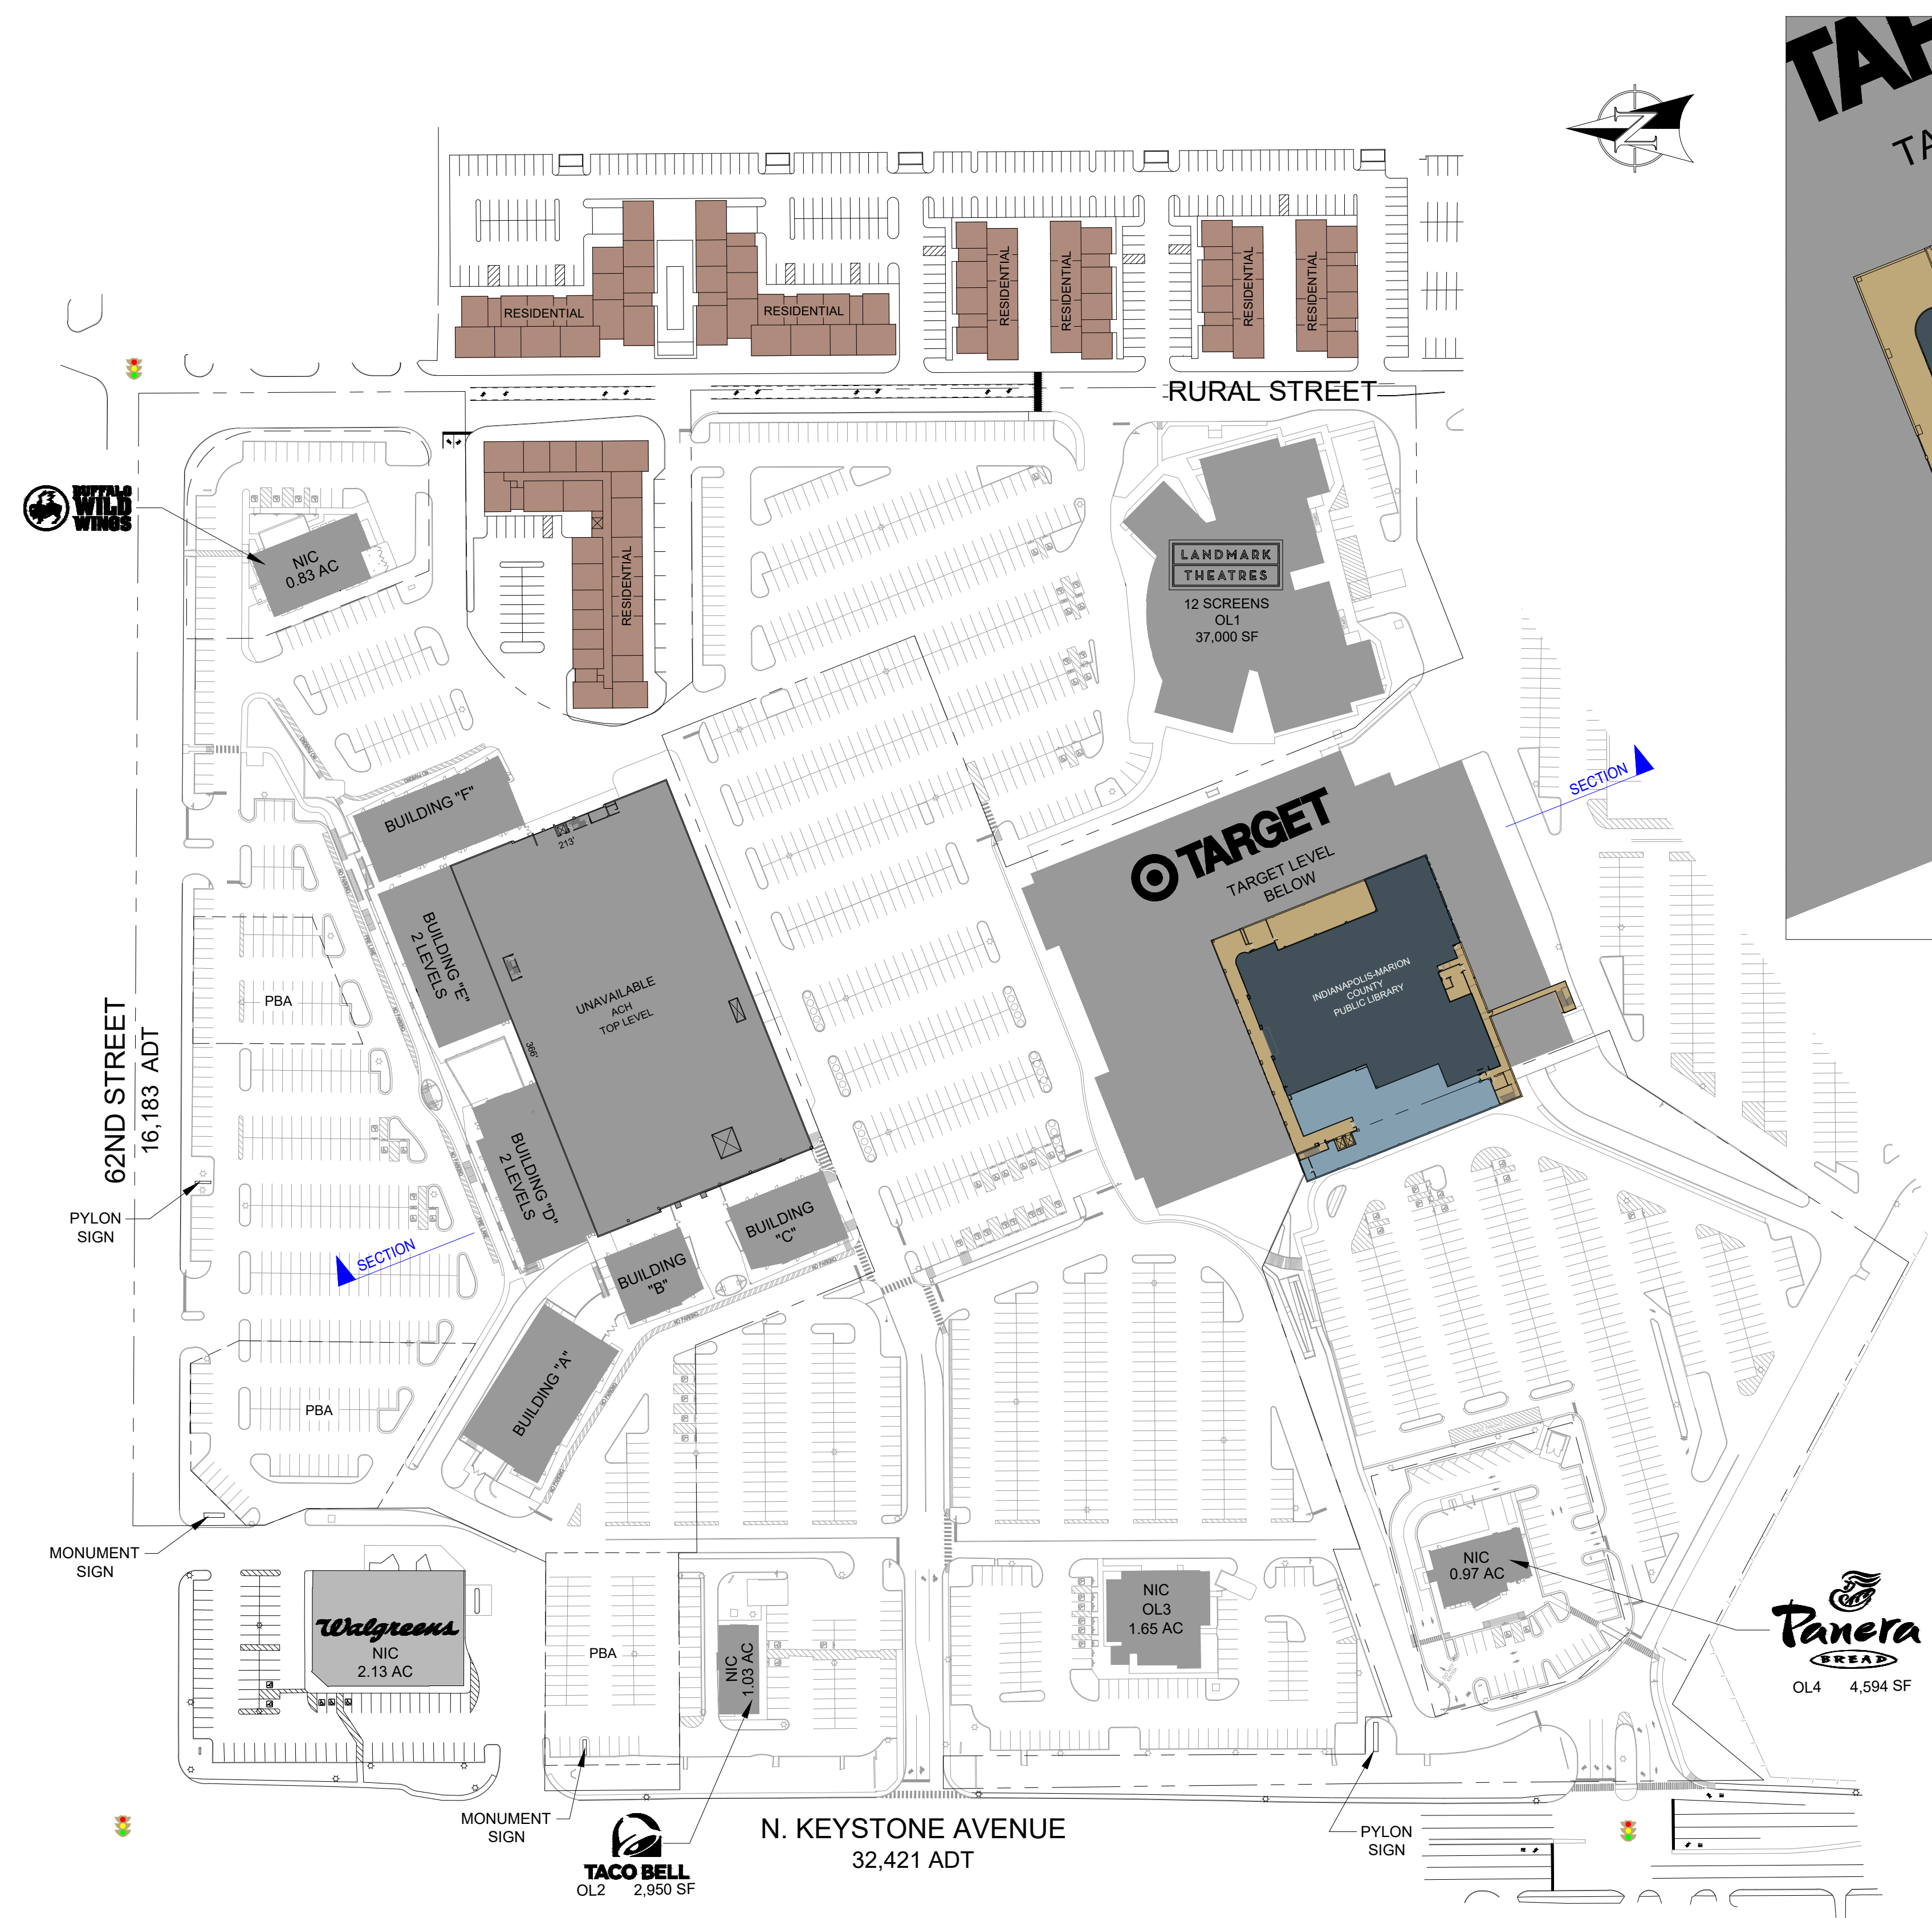

OVERALL SITE PLAN
SCALE: 1"=100'

▲ SECTION
SCALE: NTS

ENLARGED VIEW
SCALE: 1"=30'

OVERALL SITE PLAN
SCALE: 1"=100'

SECTION
SCALE: NTS

ENLARGED VIEW
SCALE: 1"=40'

ENLARGED VIEW
SCALE: 1"=40'

OVERALL SITE PLAN
SCALE: 1"=100'

62ND STREET

GRADE

SECTION
SCALE: NTS

ENLARGED VIEW
SCALE: 1"=40'

OVERALL SITE PLAN
SCALE: 1"=100'