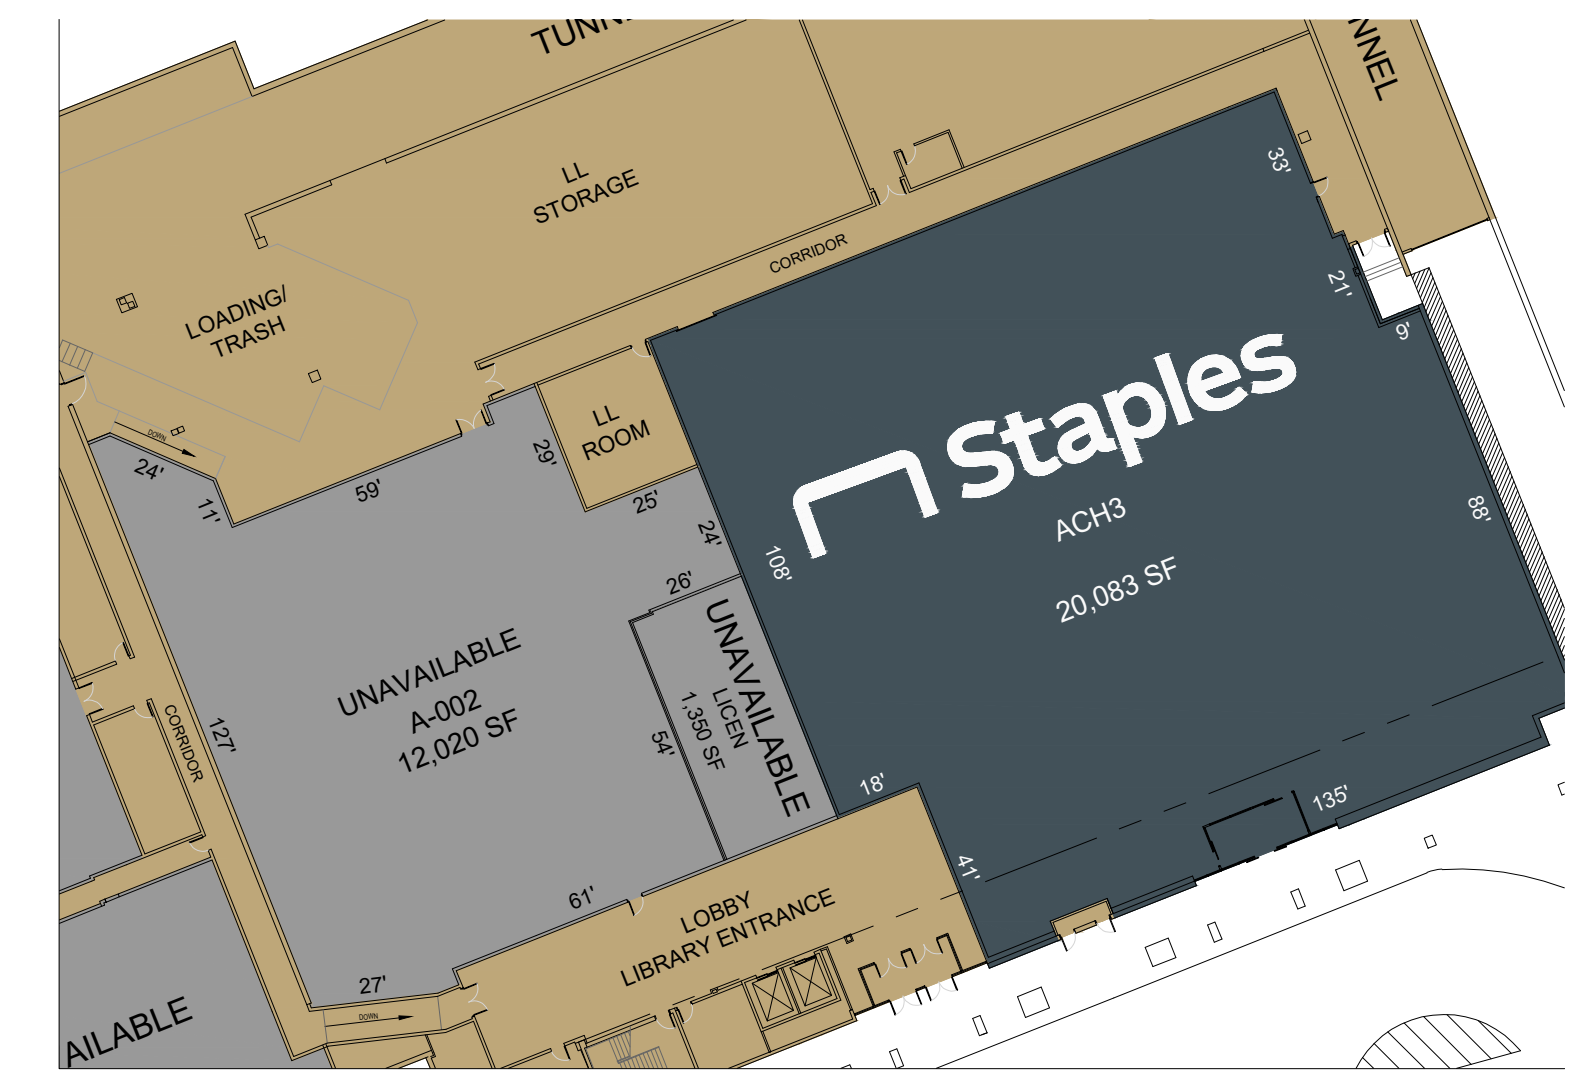

OVERALL SITE PLAN
SCALE: 1"=100'

▲ SECTION
SCALE: NTS

ENLARGED VIEW
SCALE: 1"=30'

OVERALL SITE PLAN
SCALE: 1"=100'

SECTION
SCALE: NTS

ENLARGED VIEW
SCALE: 1"=40'

ENLARGED VIEW
SCALE: 1"=40'

OVERALL SITE PLAN
SCALE: 1"=100'

62ND STREET

GRADE

SECTION
SCALE: NTS

ENLARGED VIEW
SCALE: 1"=40'

OVERALL SITE PLAN
SCALE: 1"=100'