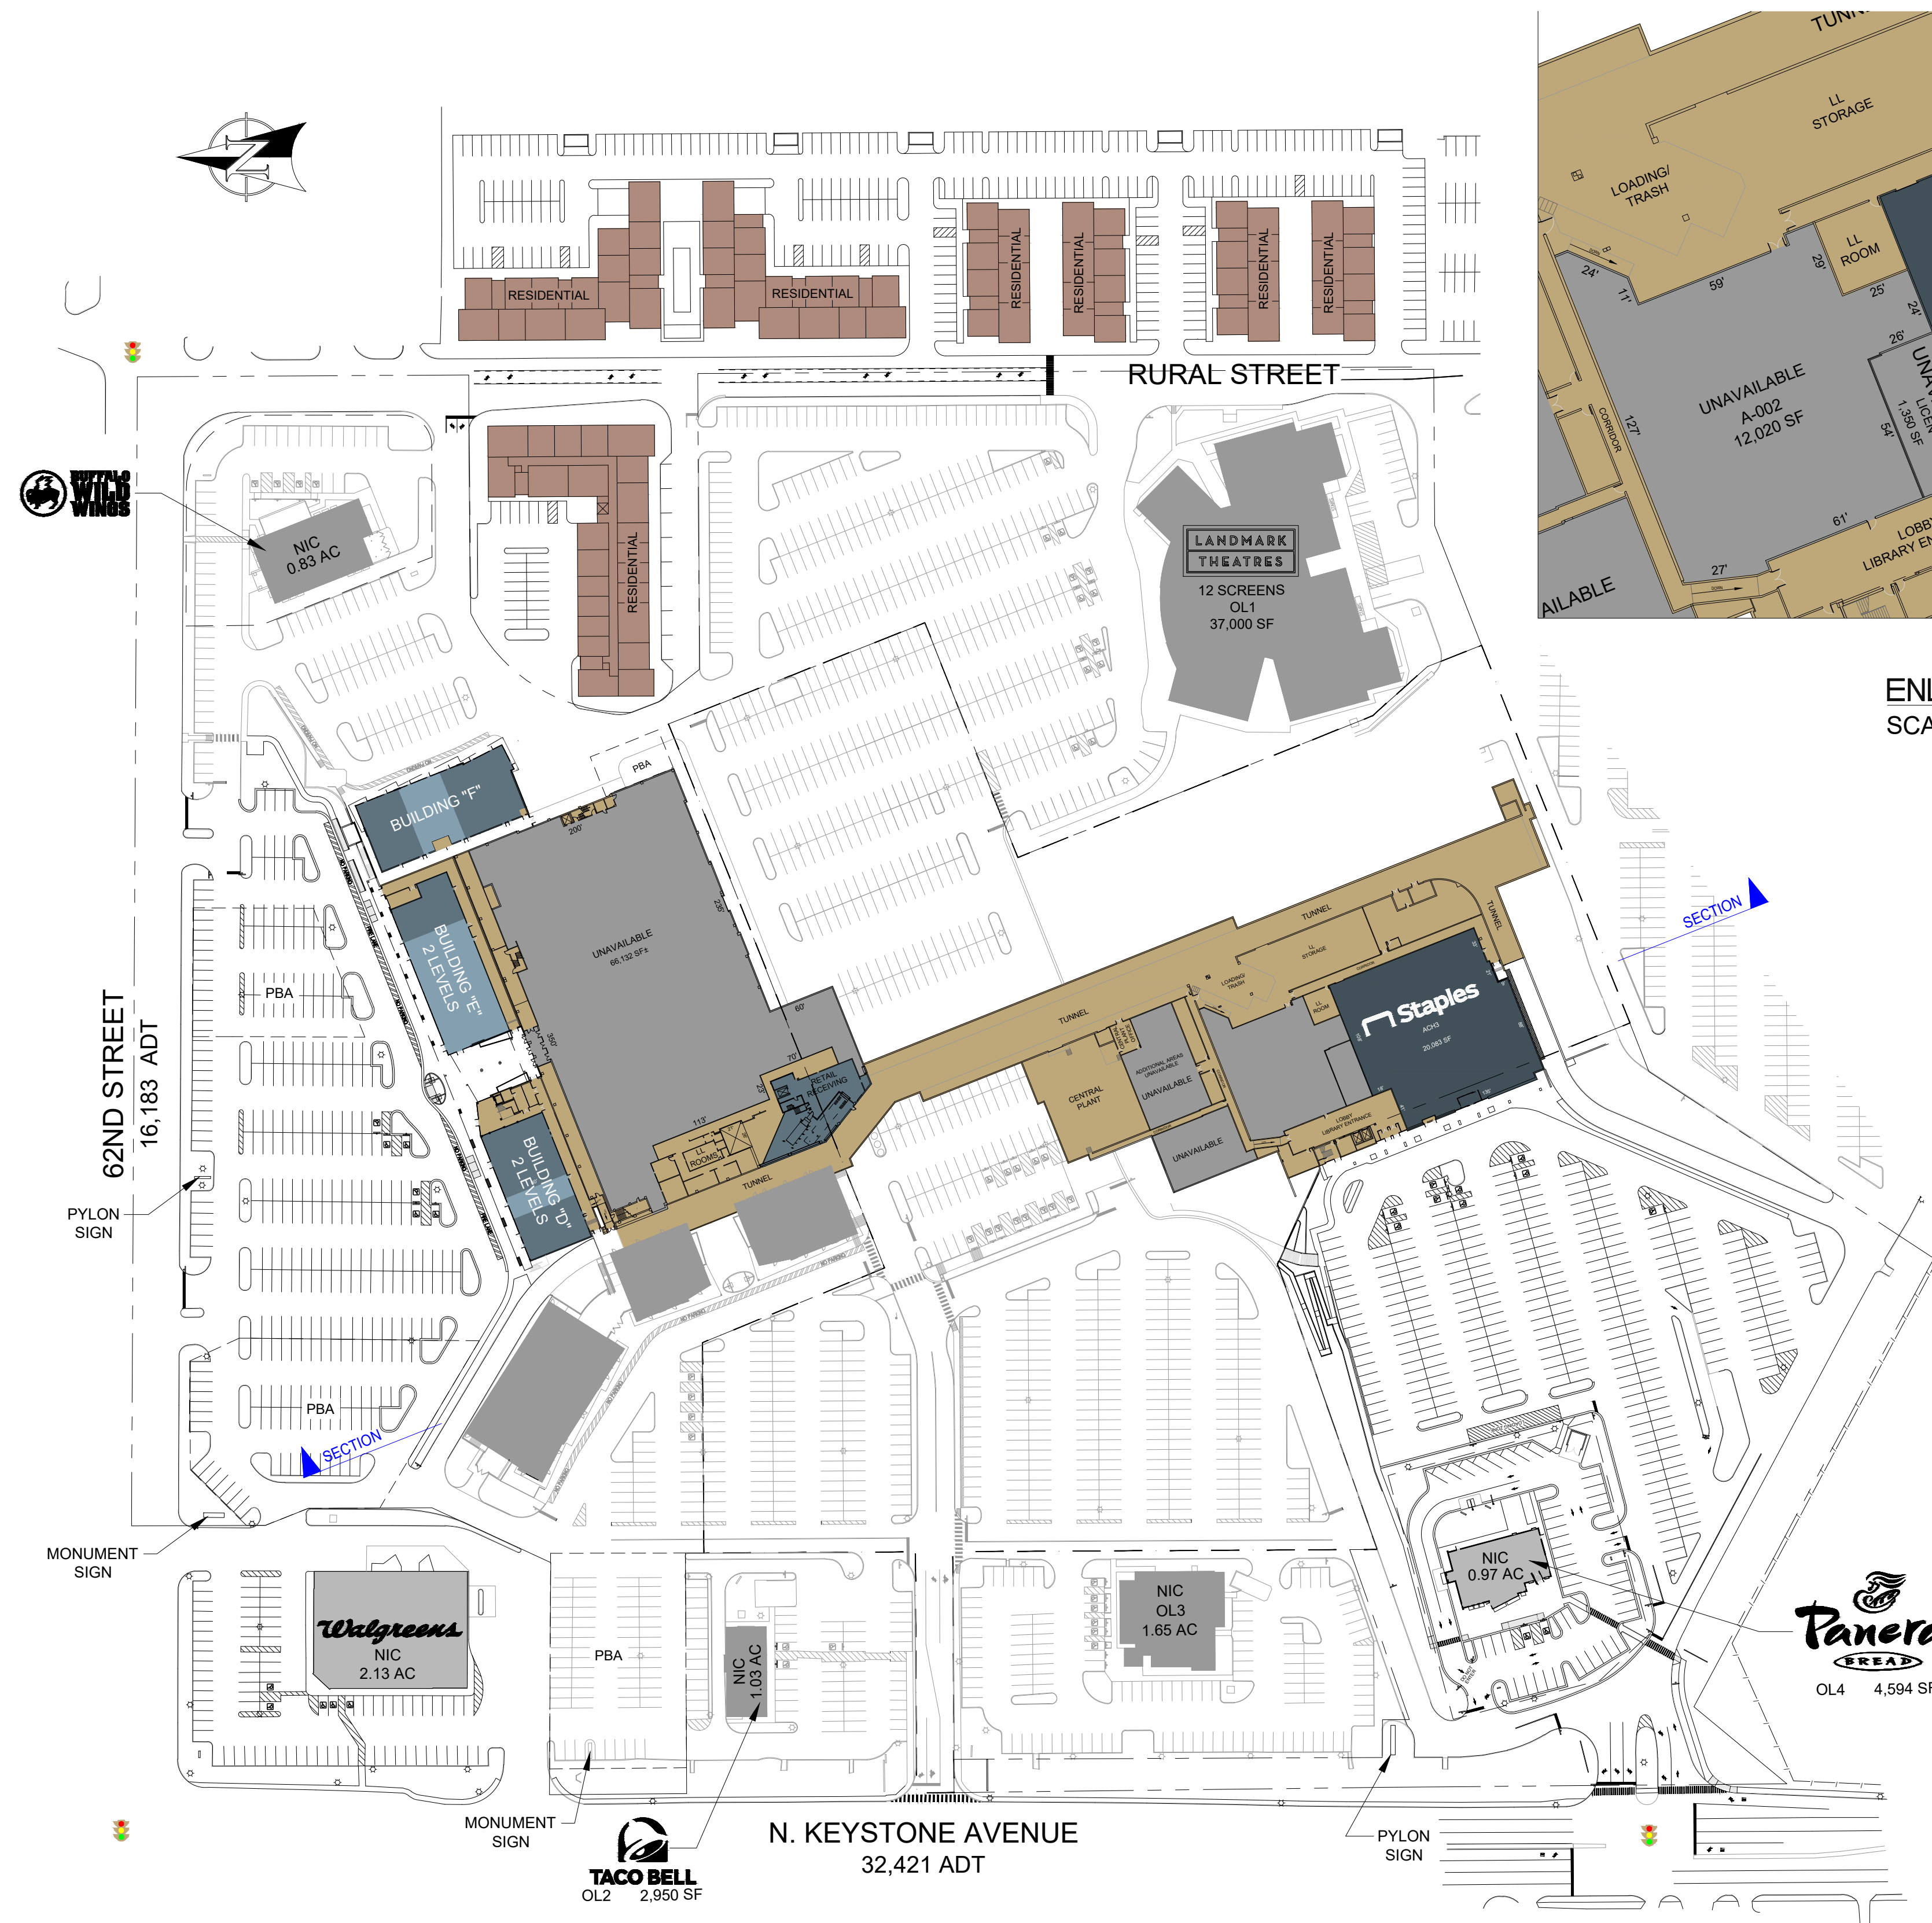

OVERALL SITE PLAN
SCALE: 1"=100'

▲ SECTION
SCALE: NTS

ENLARGED VIEW
SCALE: 1"=30'

OVERALL SITE PLAN
SCALE: 1"=100'

SECTION
SCALE: NTS

ENLARGED VIEW
SCALE: 1"=40'

ENLARGED VIEW
SCALE: 1"=40'

OVERALL SITE PLAN
SCALE: 1"=100'

62ND STREET

GRADE

SECTION
SCALE: NTS

ENLARGED VIEW
SCALE: 1"=40'

OVERALL SITE PLAN
SCALE: 1"=100'