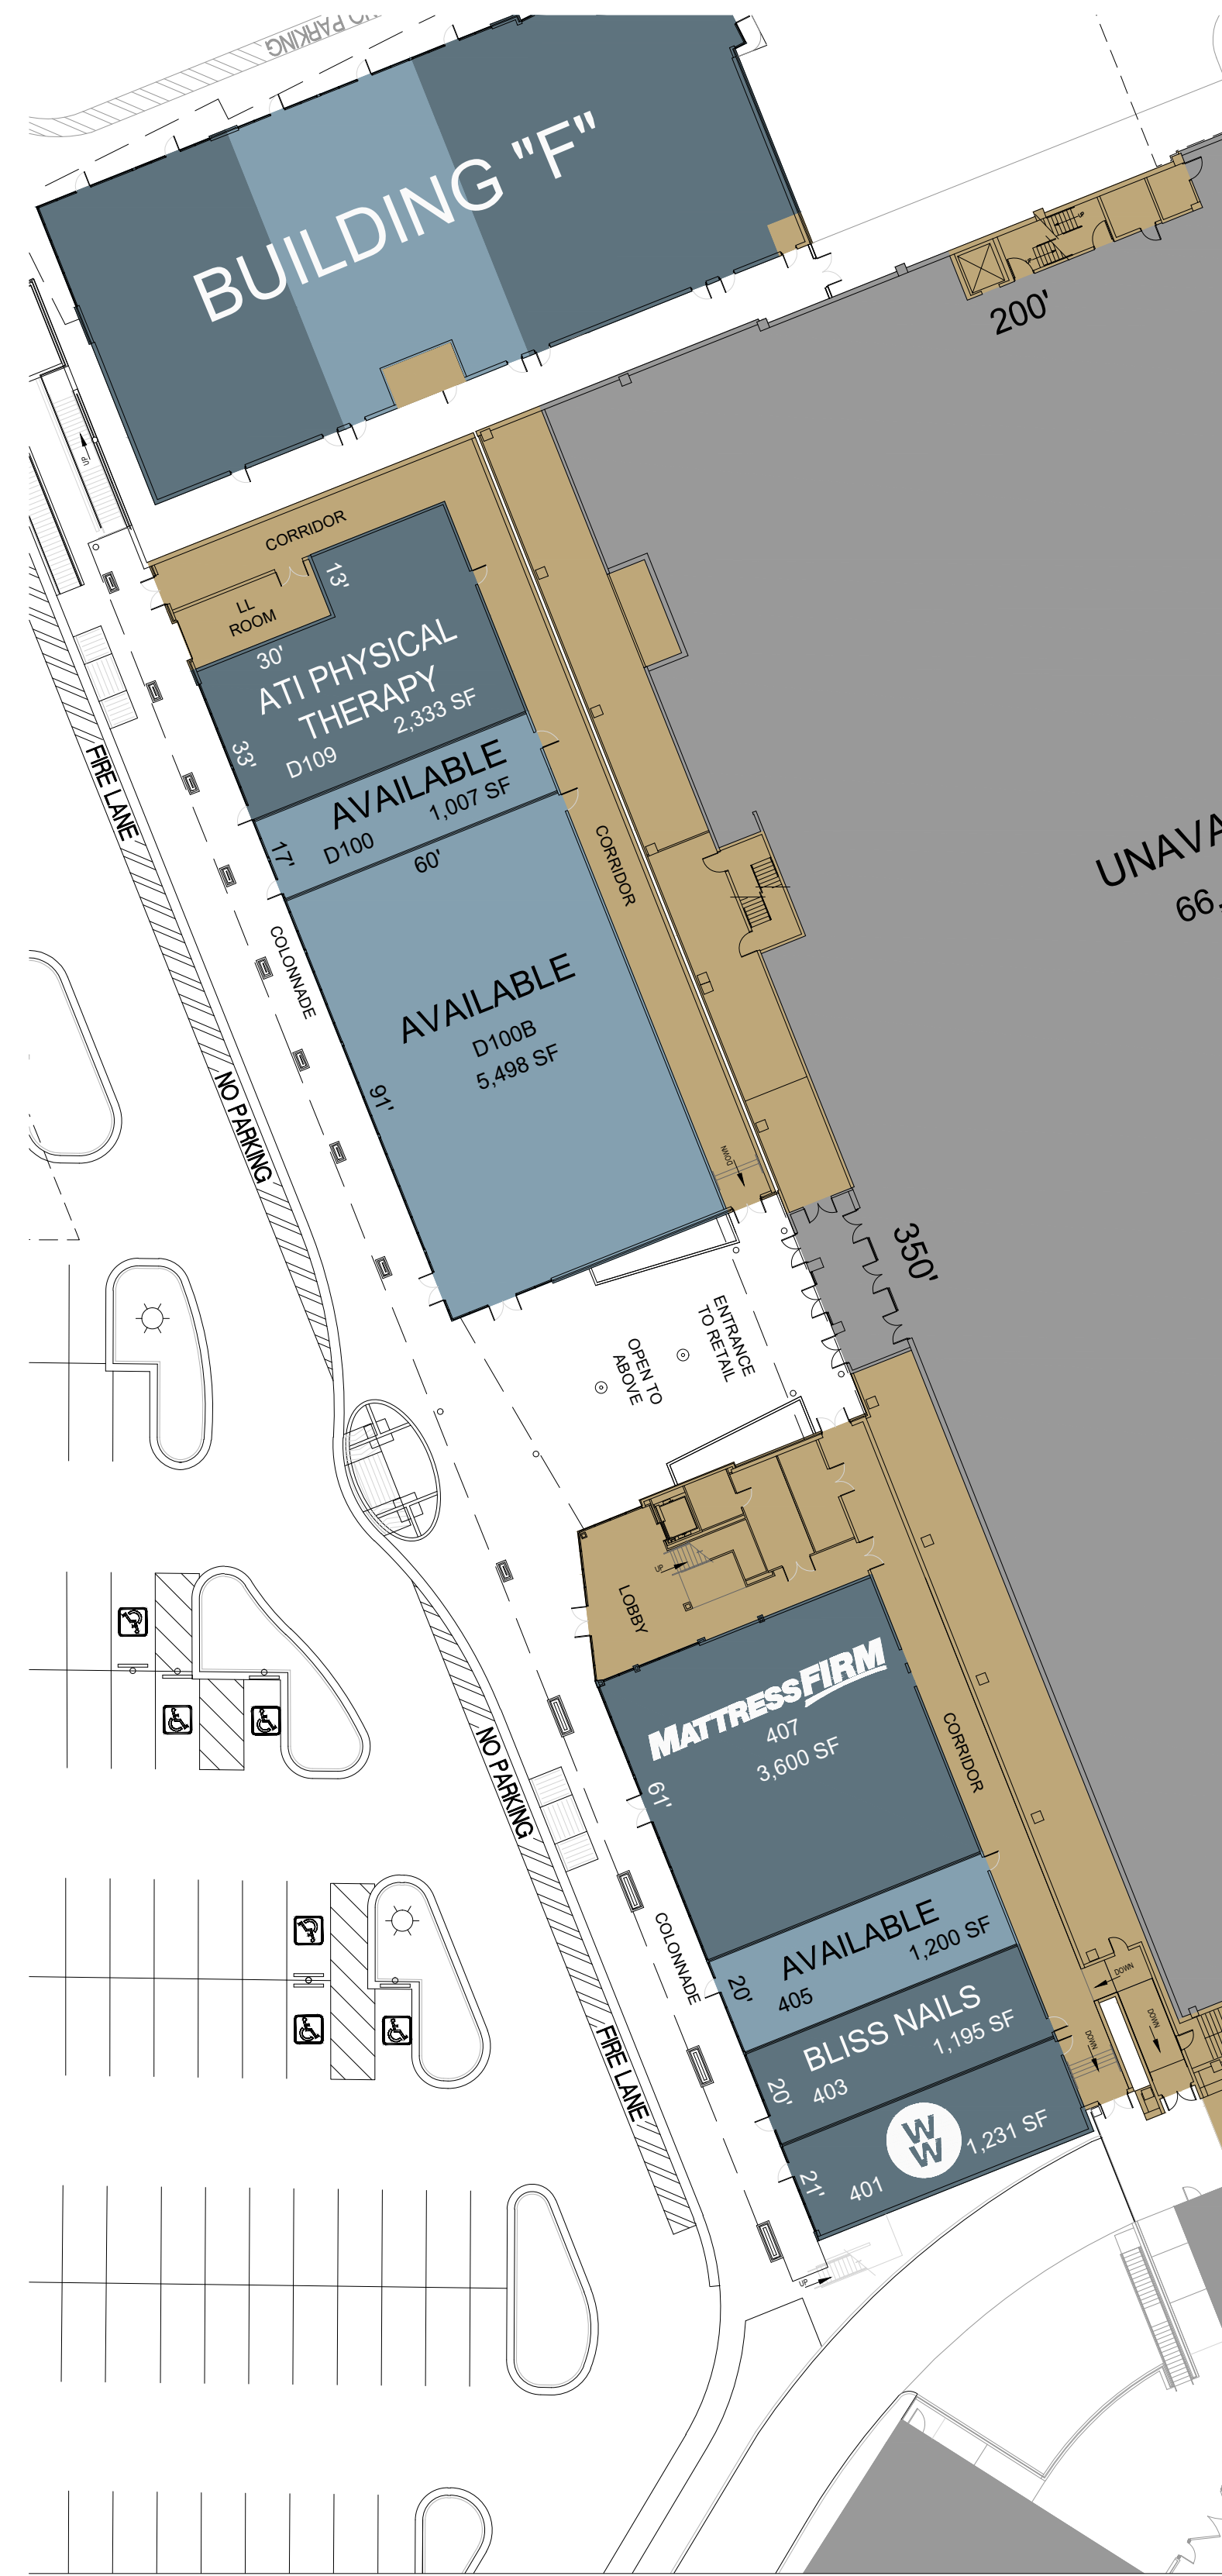

OVERALL SITE PLAN
SCALE: 1"=100'

▲ SECTION
SCALE: NTS

ENLARGED VIEW
SCALE: 1"=30'

OVERALL SITE PLAN
SCALE: 1"=100'

SECTION
SCALE: NTS

ENLARGED VIEW
SCALE: 1"=40'

ENLARGED VIEW
SCALE: 1"=40'

OVERALL SITE PLAN
SCALE: 1"=100'

62ND STREET

GRADE

SECTION
SCALE: NTS

ENLARGED VIEW
SCALE: 1"=40'

OVERALL SITE PLAN
SCALE: 1"=100'