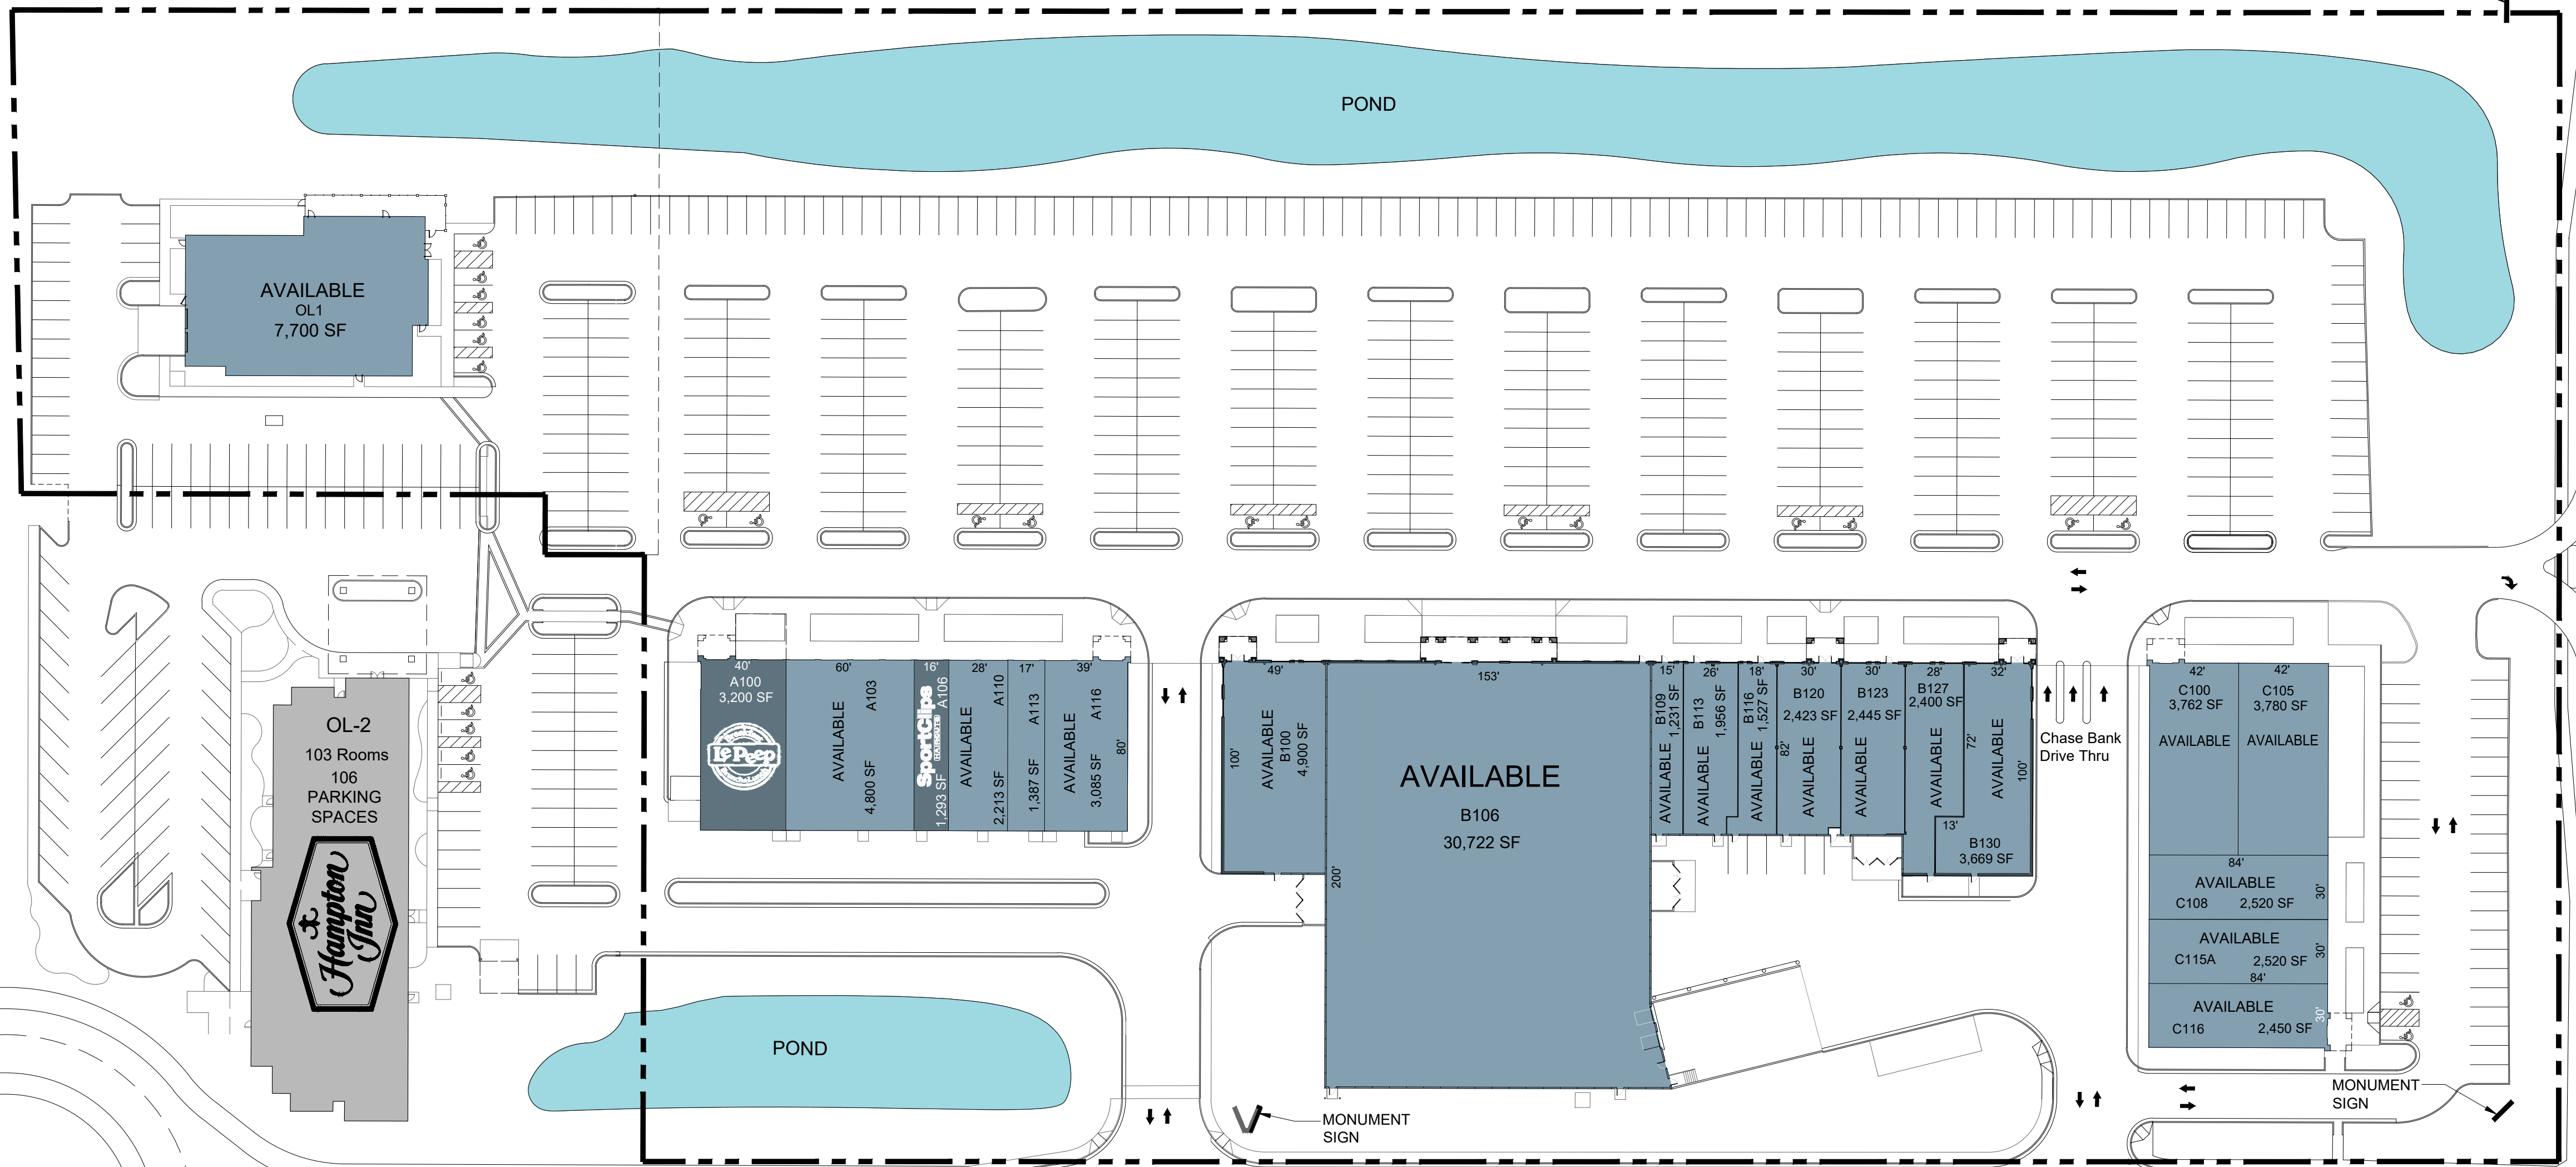

US 31 - NORTH MERIDIAN STREET (58,354 ADT)

OVERPASS

PYLON SIGN

W. CARMEL DRIVE (17,499 ADT)

Chase Bank Drive Thru

MONUMENT SIGN

MONUMENT SIGN

N. PENNSYLVANIA ST.