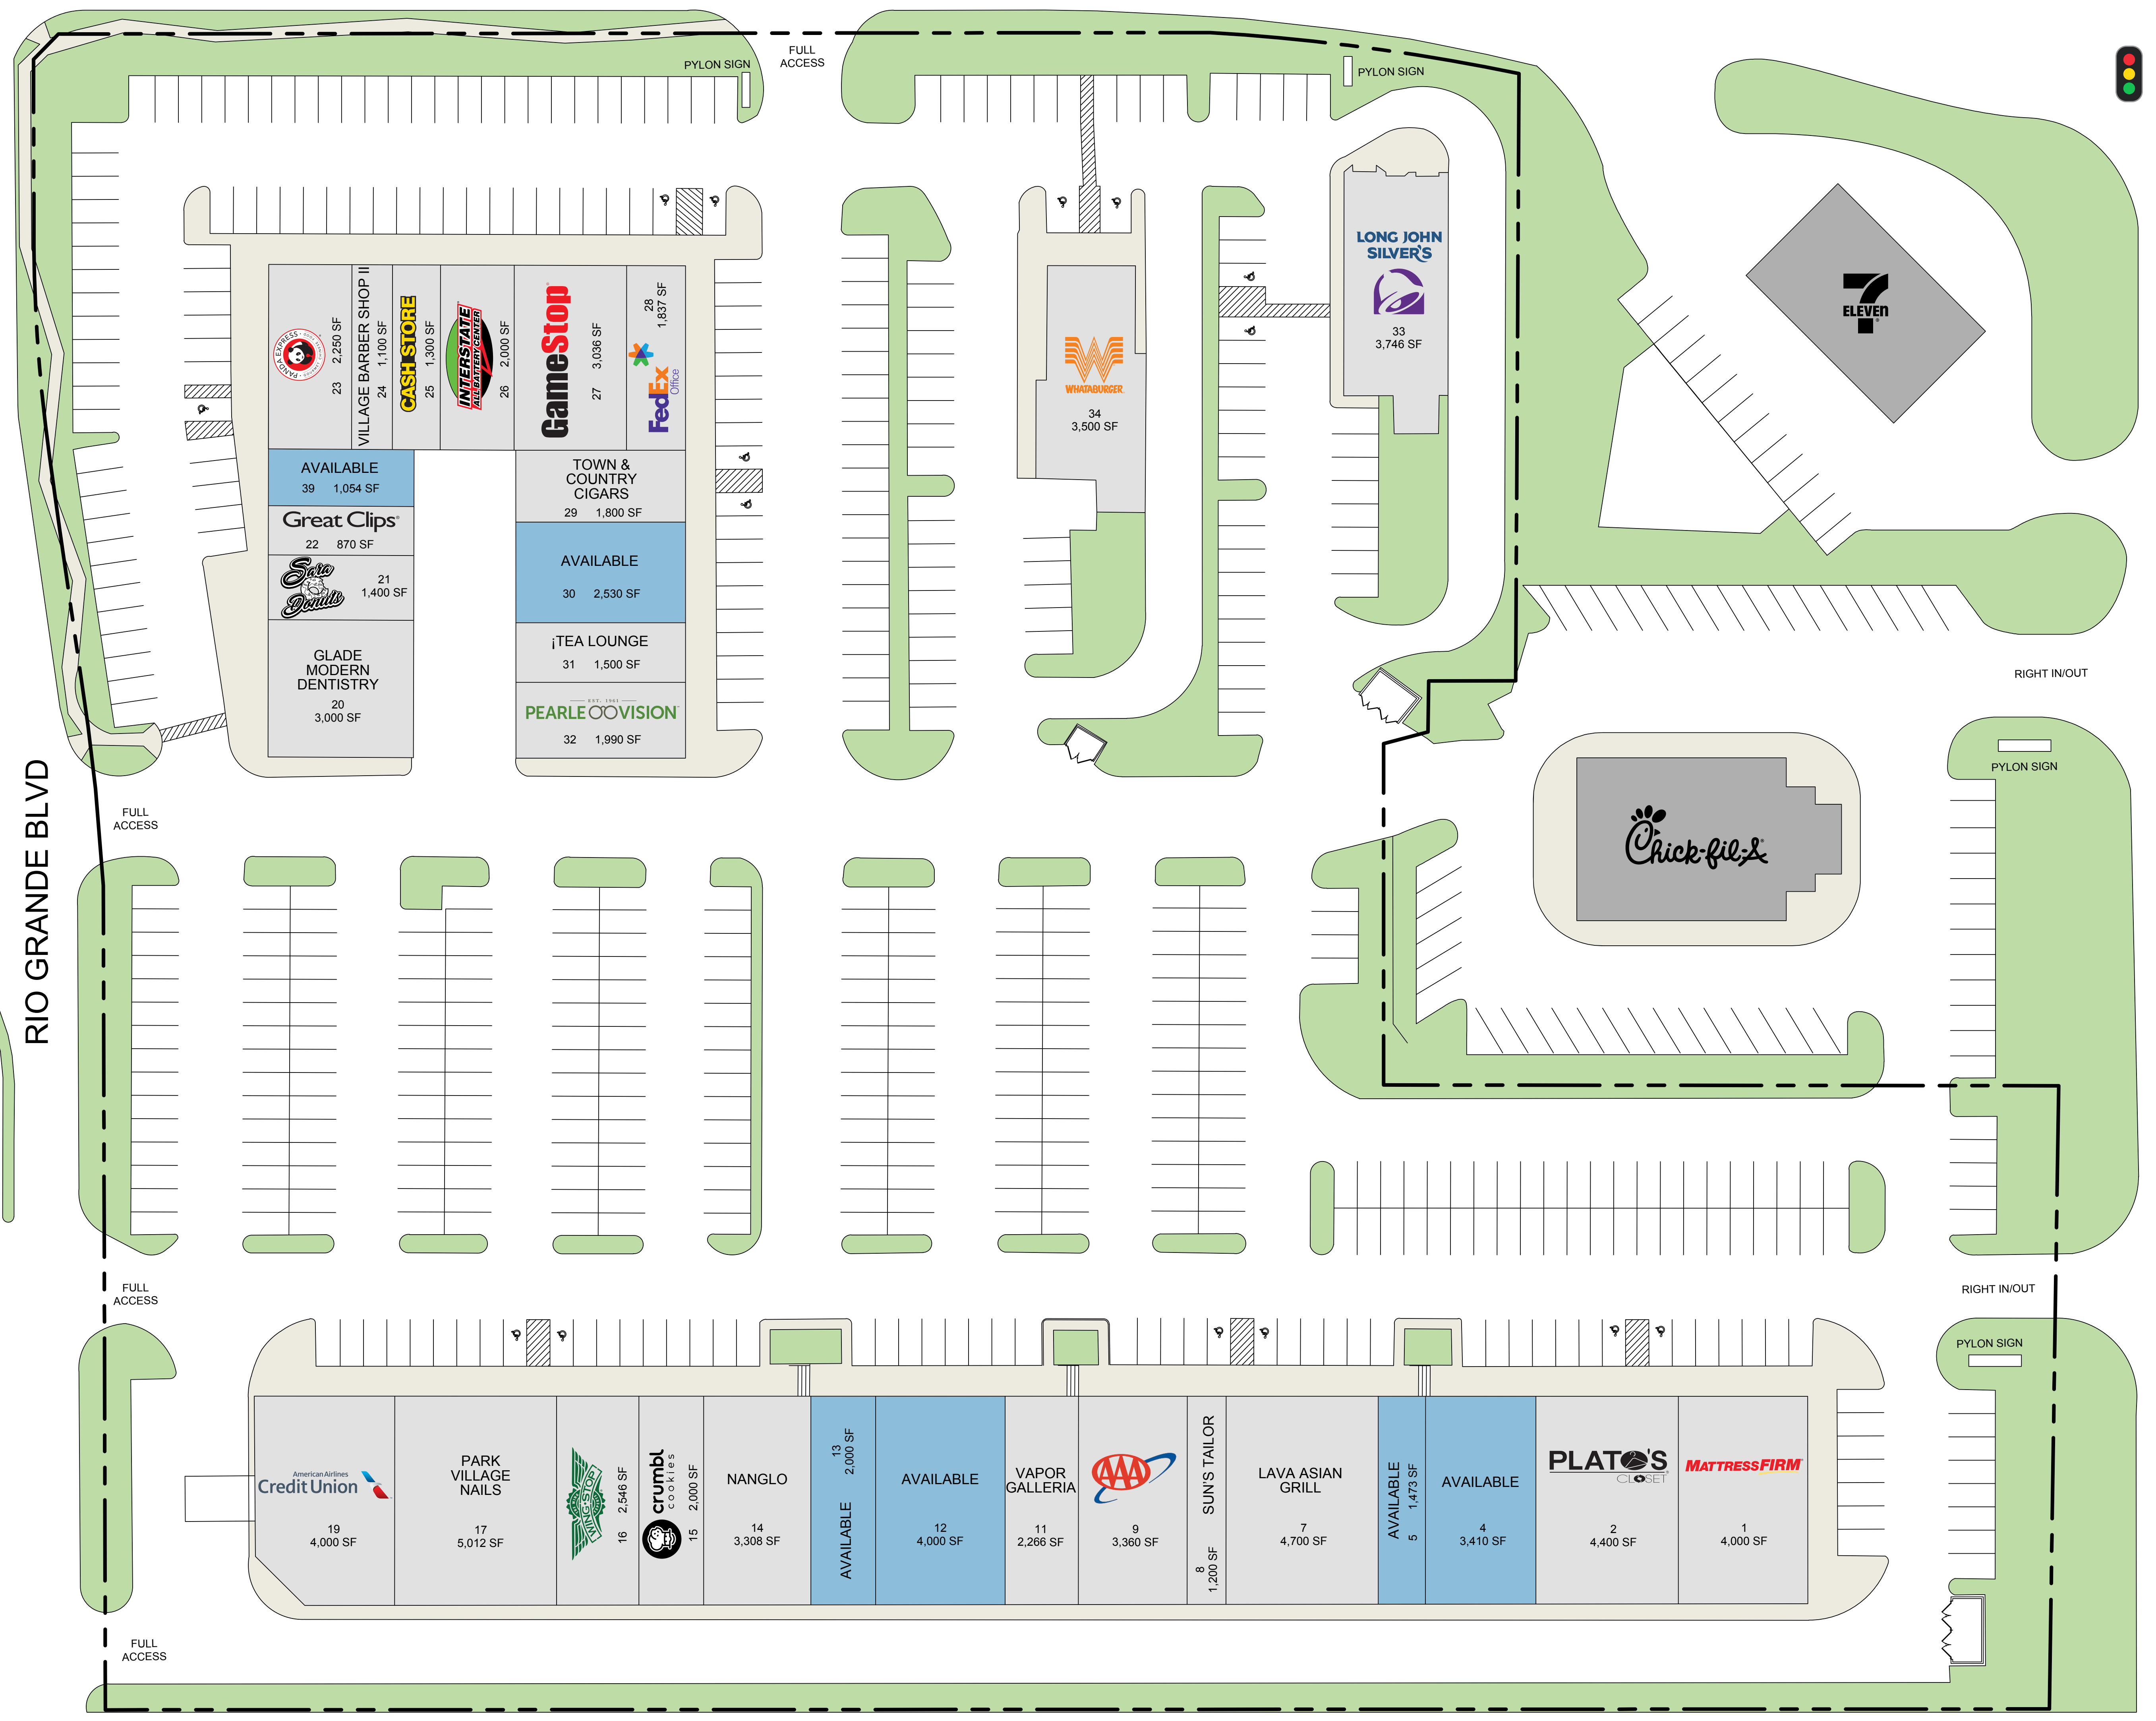

GLADE ROAD (24,680 ADT)

RIO GRANDE BLVD

HWY 121  
(111,875 ADT)

23 2,250 SF VILLAGE BARBER SHOP II	24 1,100 SF CASH STORE	25 1,300 SF INTERSTATE ALL-CARE CENTER	26 2,000 SF GameStop	27 3,036 SF FedEx Office	28 1,837 SF
39 1,054 SF AVAILABLE	22 870 SF Great Clips	21 1,400 SF Salo Dental	20 3,000 SF GLADE MODERN DENTISTRY	29 1,800 SF TOWN & COUNTRY CIGARS	30 2,530 SF AVAILABLE
31 1,500 SF TEA LOUNGE	32 1,990 SF PEARLE OOVISION				

34  
3,500 SF  
WHATABURGER

33  
3,746 SF  
LONG JOHN SILVER'S

ELEVEN

Chick-fil&

19 4,000 SF Credit Union	17 5,012 SF PARK VILLAGE NAILS	16 2,546 SF Starbucks	15 2,000 SF crumbl COOKIES	14 3,308 SF NANGLO	13 2,000 SF AVAILABLE	12 4,000 SF AVAILABLE	11 2,266 SF VAPOR GALLERIA	9 3,360 SF AAA	8 1,200 SF SUN'S TAILOR	7 4,700 SF LAVA ASIAN GRILL	5 1,473 SF AVAILABLE	4 3,410 SF AVAILABLE	2 4,400 SF PLATO'S CLOSET	1 4,000 SF MATTRESS FIRM
--------------------------------	--------------------------------------	-----------------------------	----------------------------------	--------------------------	-----------------------------	-----------------------------	----------------------------------	----------------------	-------------------------------	-----------------------------------	----------------------------	----------------------------	---------------------------------	--------------------------------

FULL ACCESS

FULL ACCESS

FULL ACCESS

FULL ACCESS

PYLON SIGN

RIGHT IN/OUT

PYLON SIGN

RIGHT IN/OUT