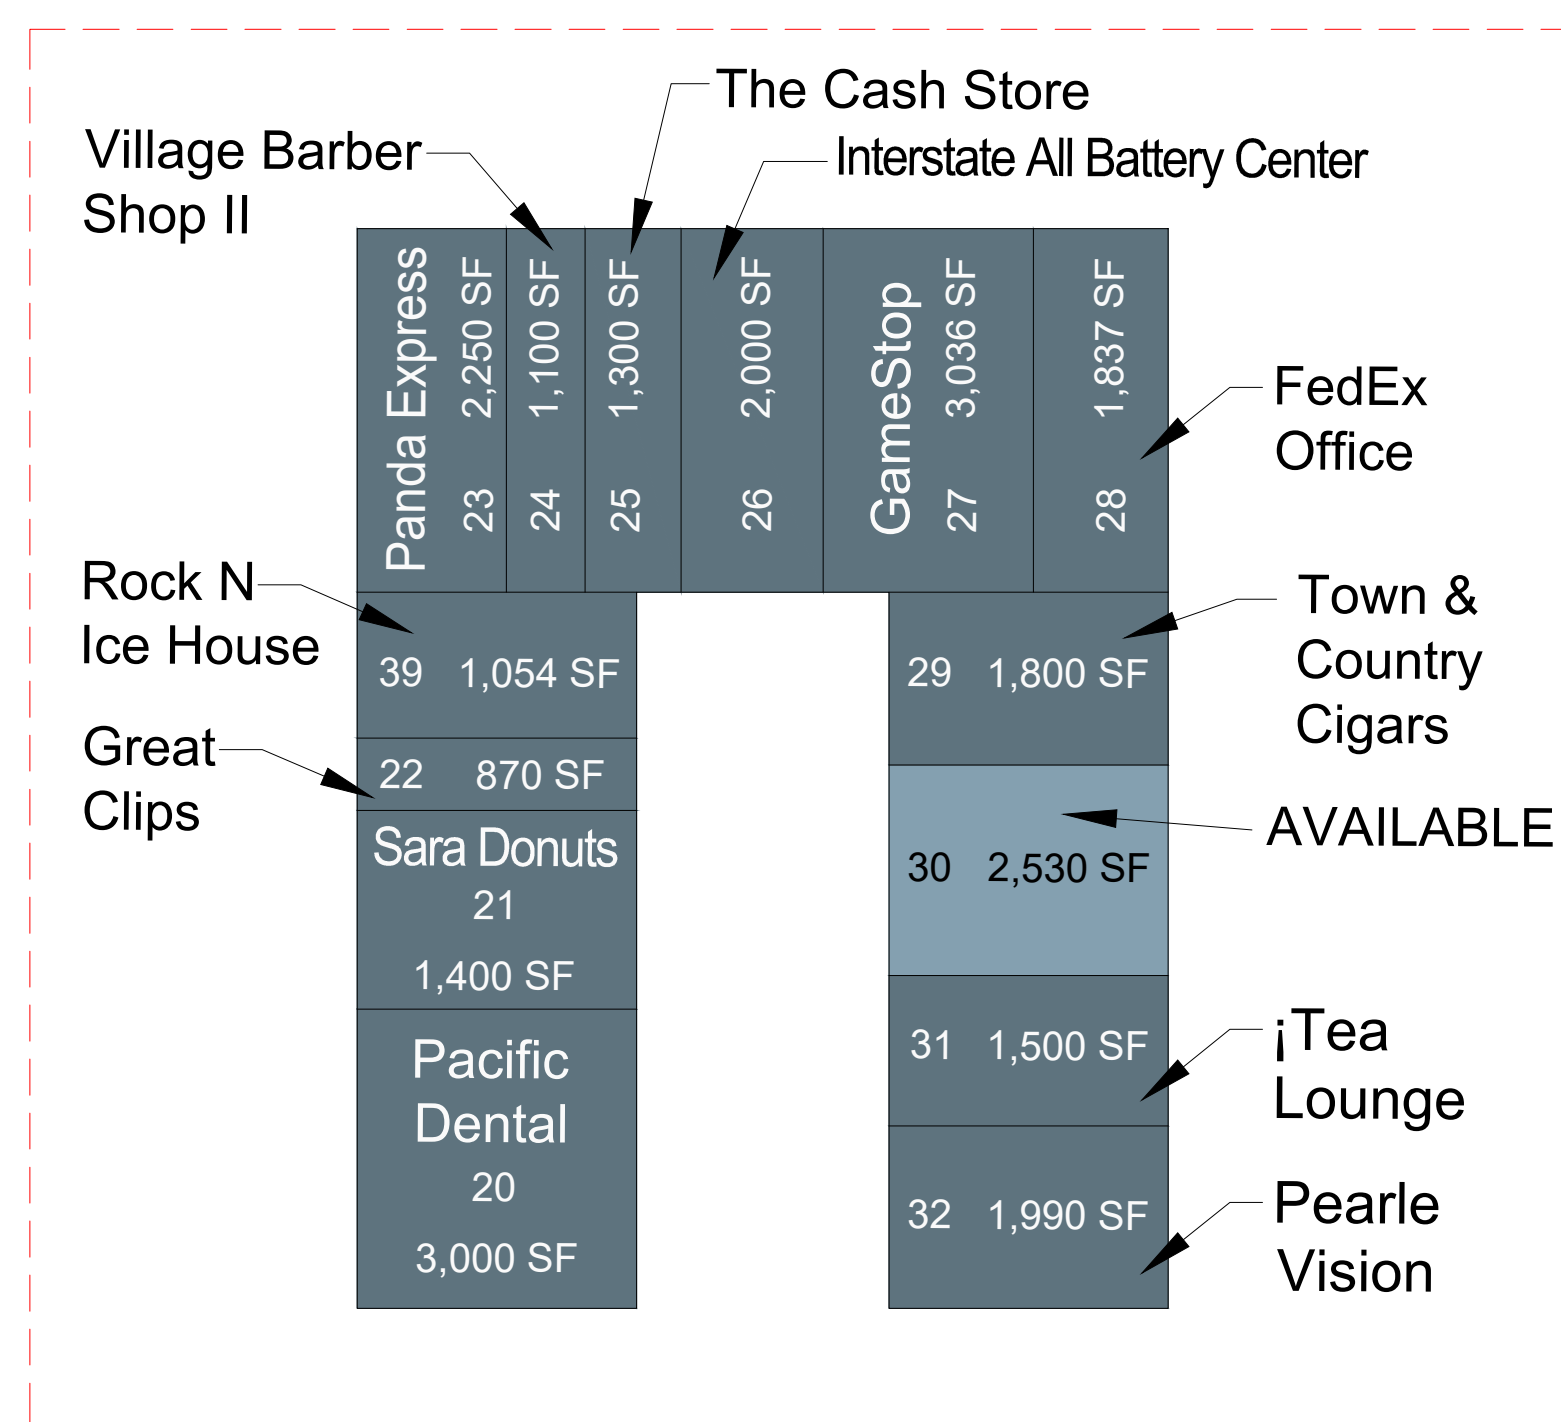

OVERALL SITE PLAN
SCALE: 1" = 60'

RETAIL "B"
SCALE: 1" = 30'