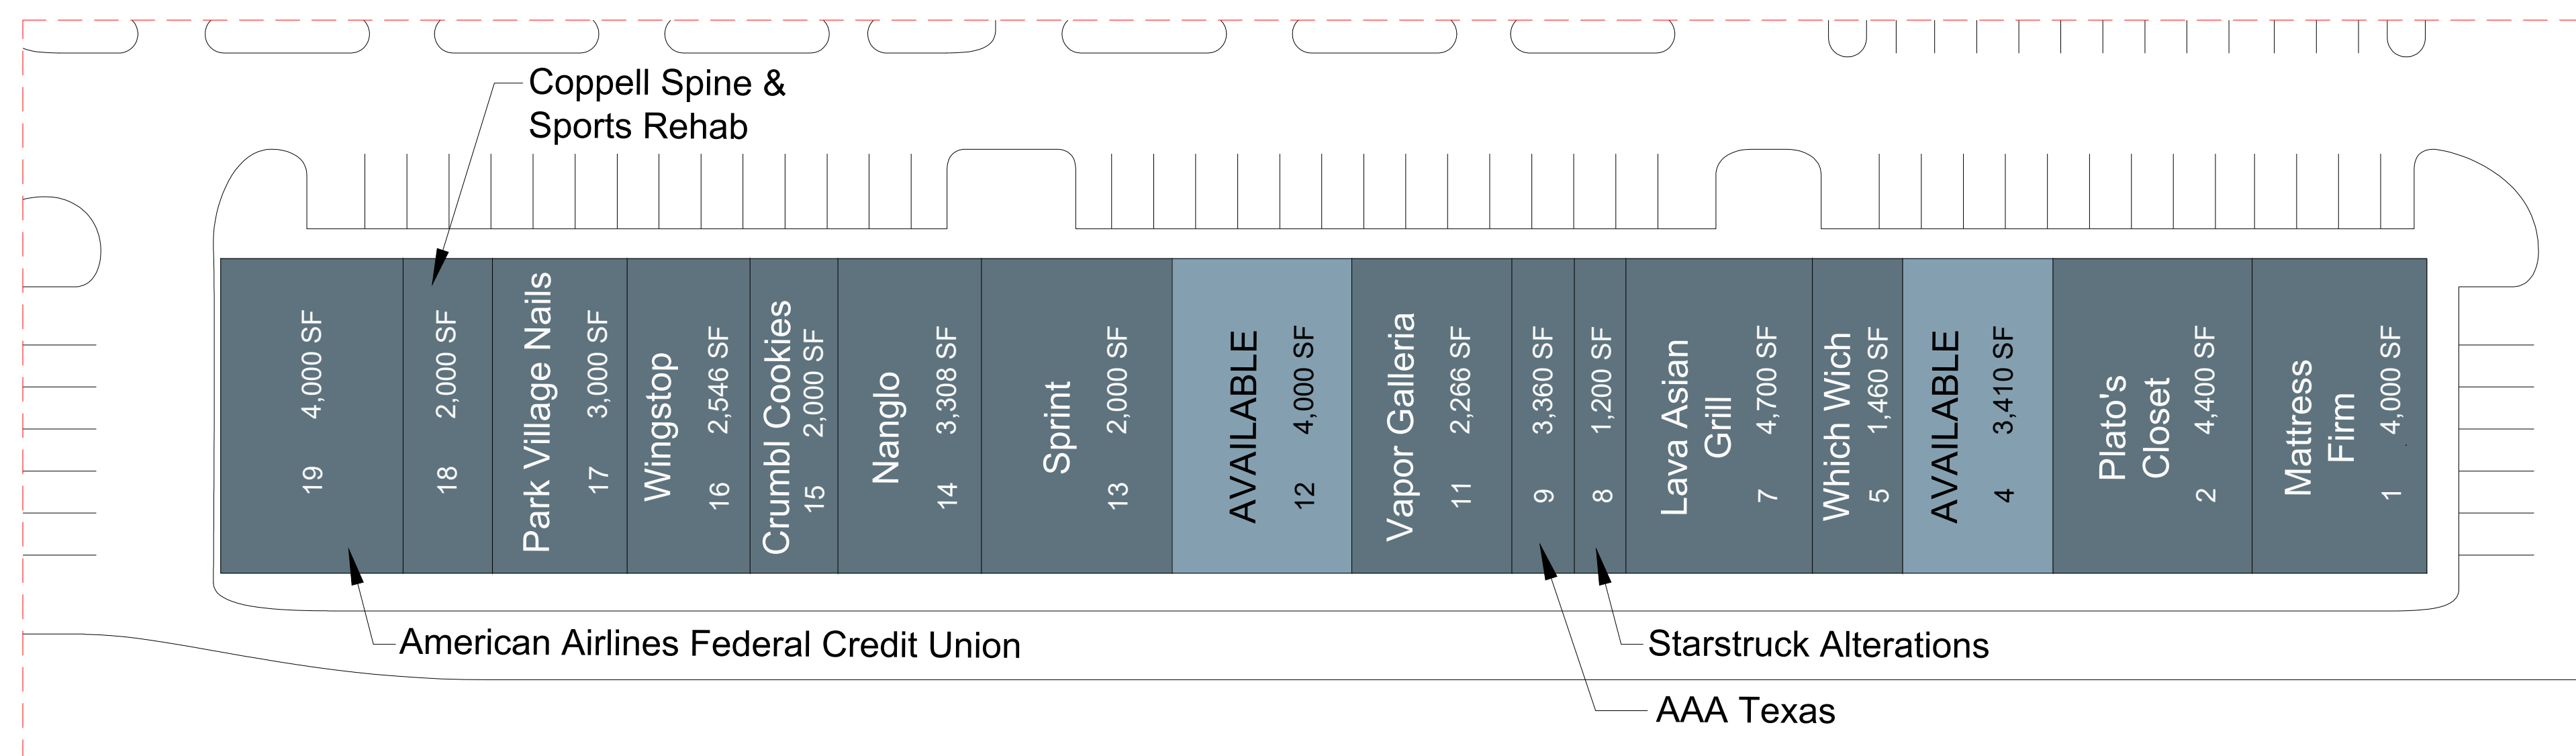

OVERALL SITE PLAN
SCALE: 1" = 60'

RETAIL "B"
SCALE: 1" = 30'