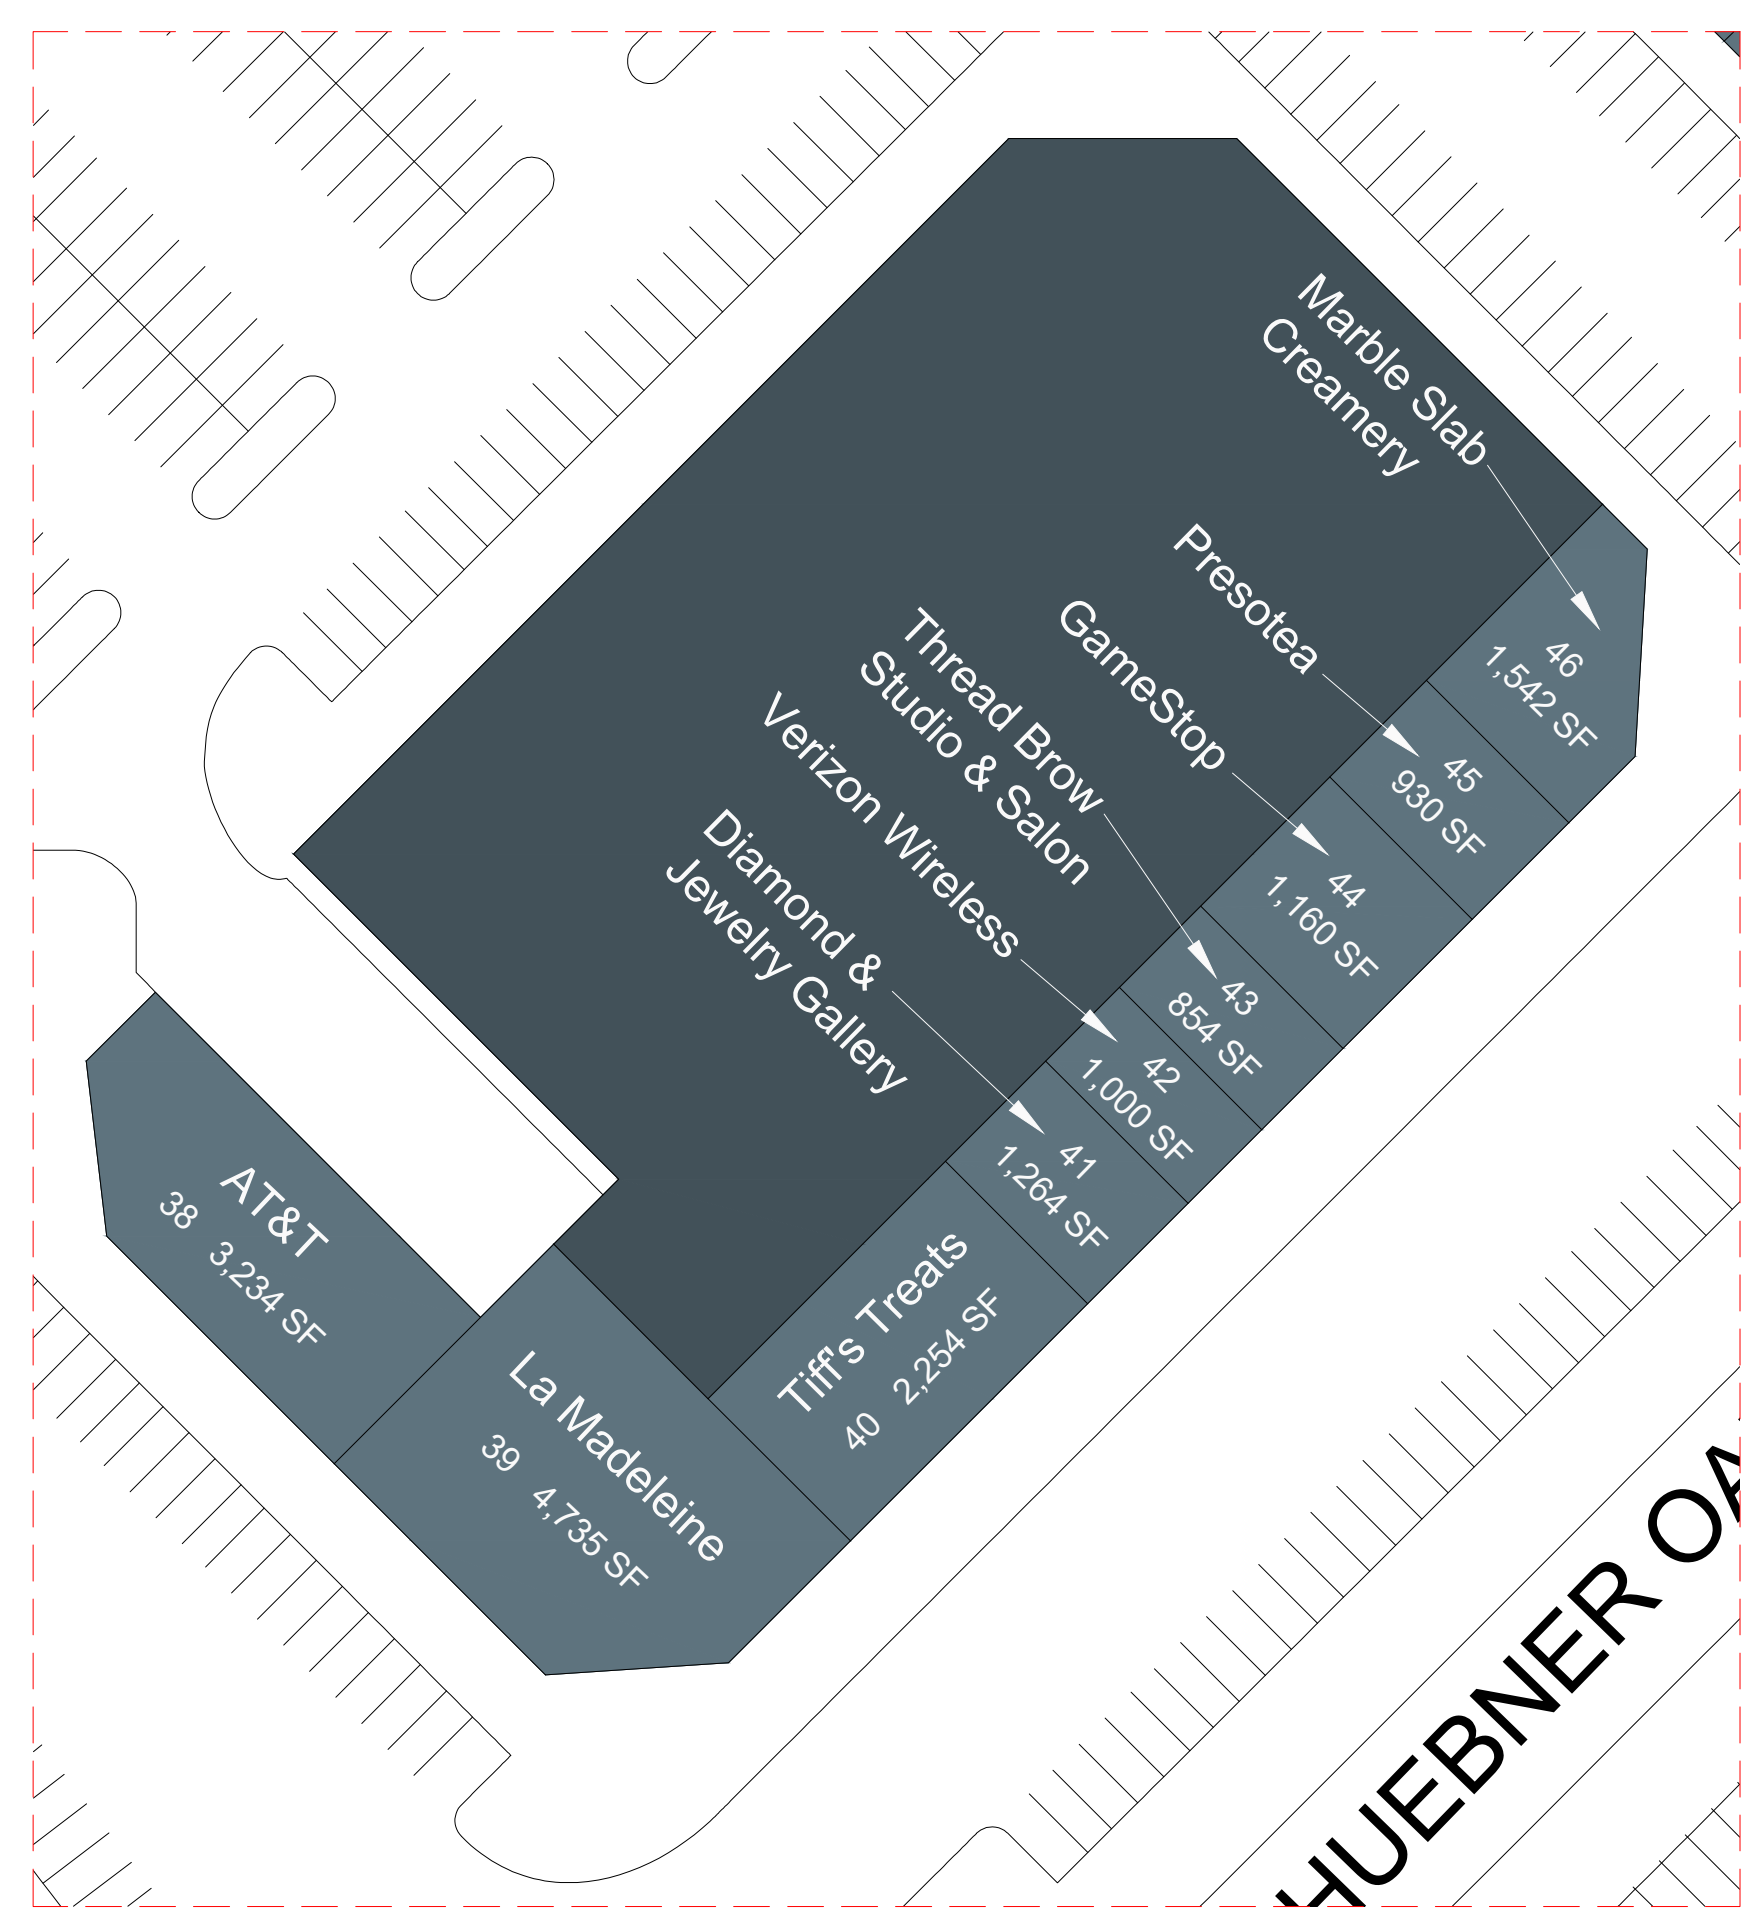

RETAIL "A"
SCALE: 1" = 40'

OVERALL SITE PLAN
SCALE: 1" = 100'

RETAIL "C"
SCALE: 1"=40'

RETAIL "D"
SCALE: 1"=40'

RETAIL "E"
SCALE: 1"=40'

RETAIL "F"
SCALE: 1"=40'

RETAIL "G" & "H"
SCALE: 1"=40'