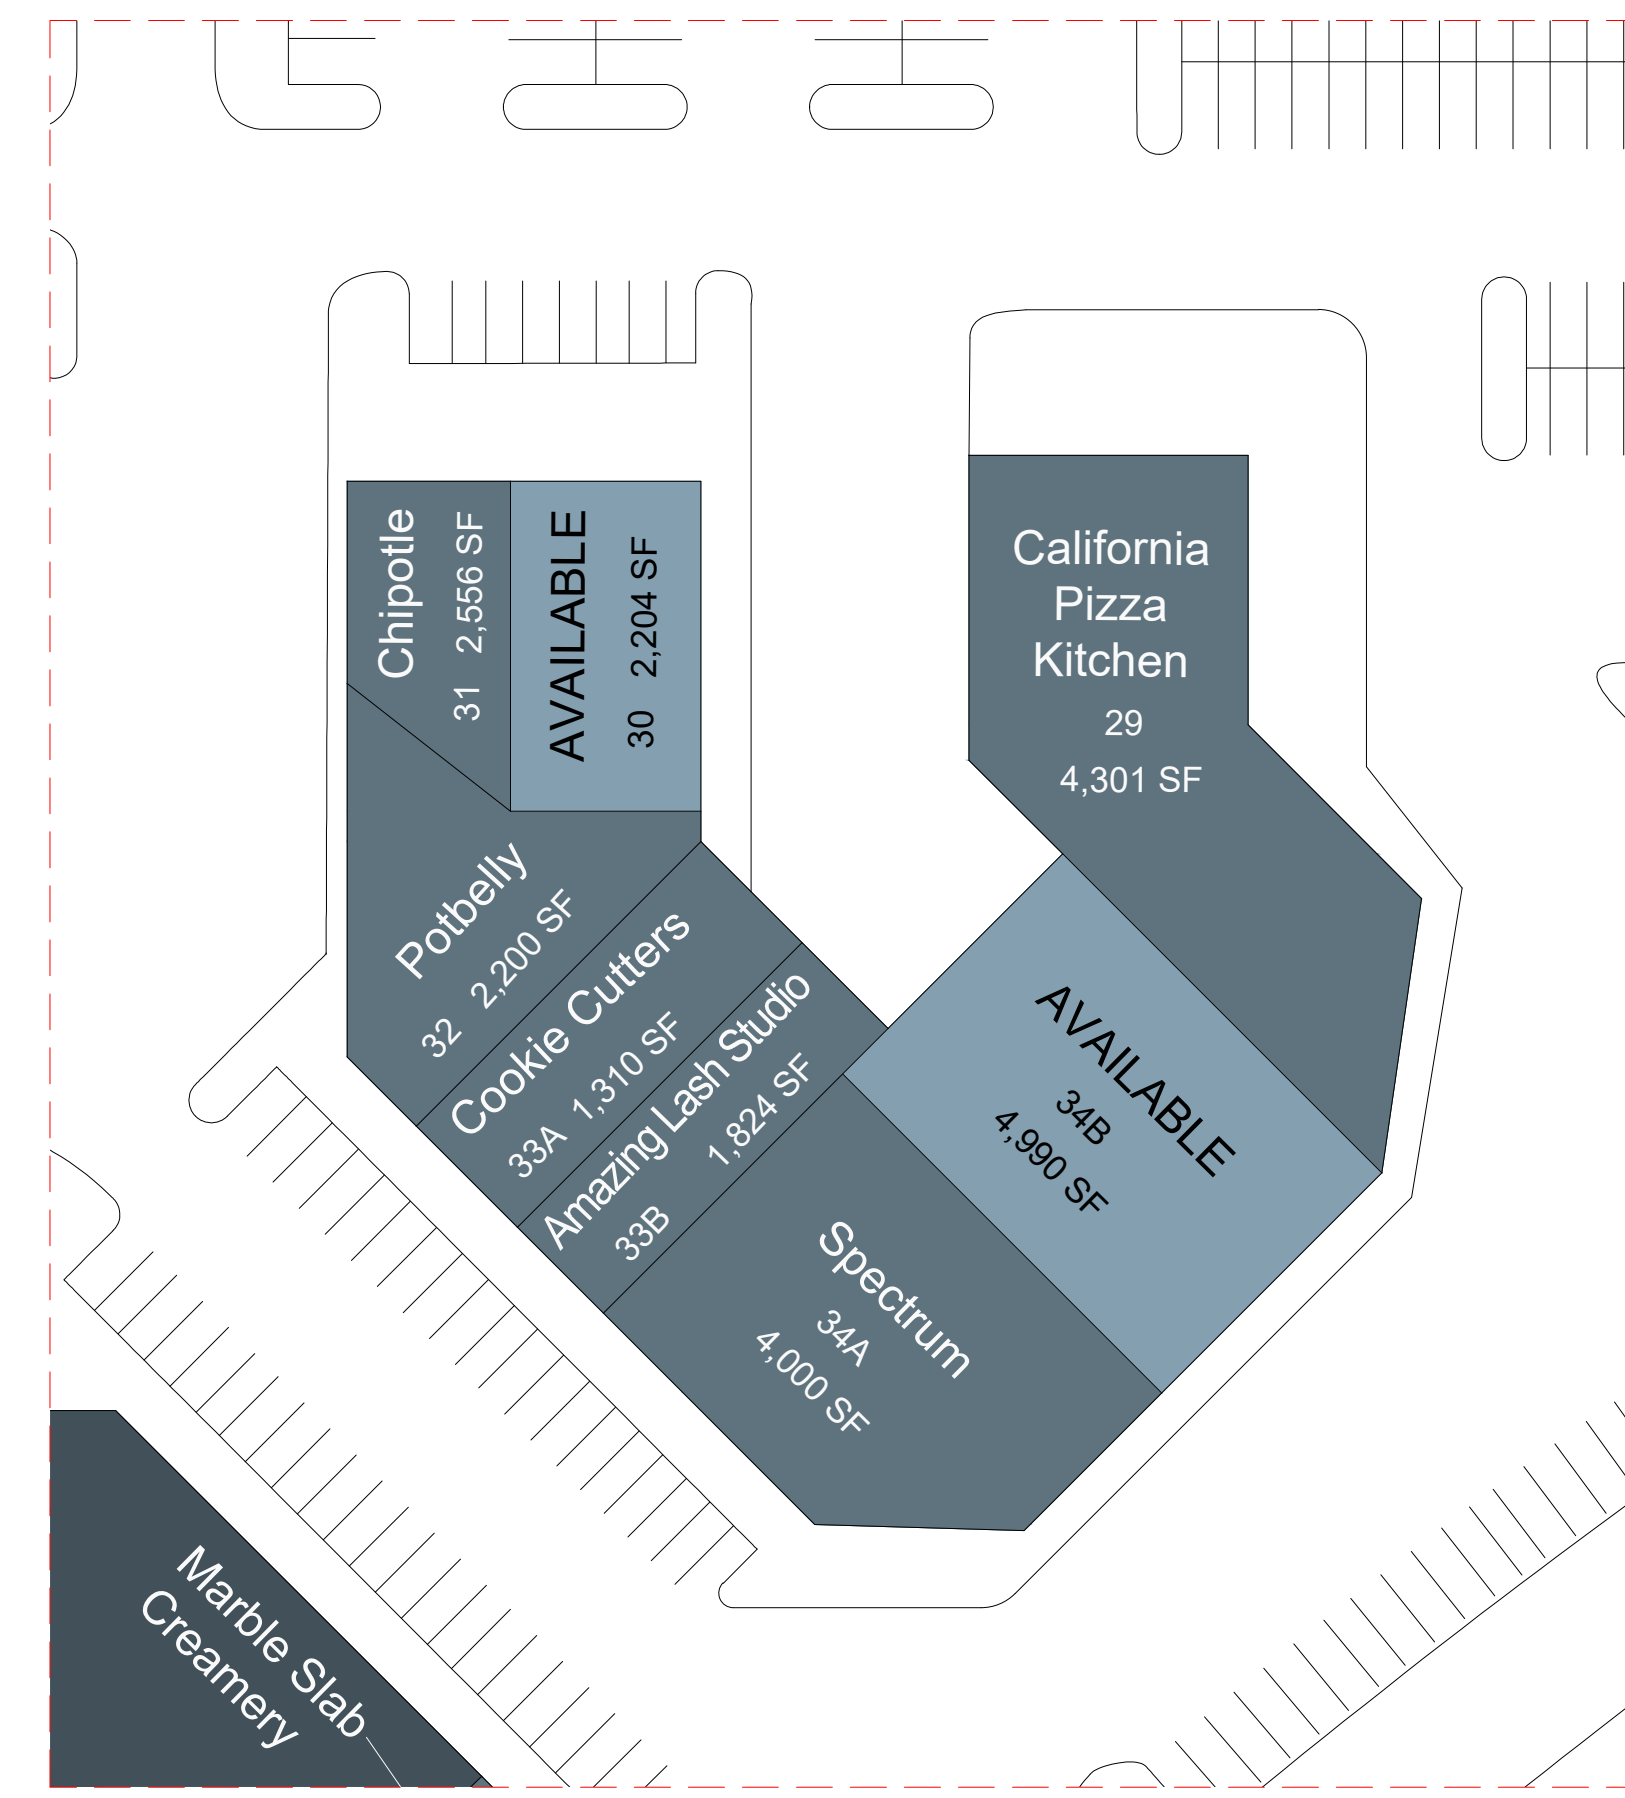

RETAIL "A"
SCALE: 1" = 40'

OVERALL SITE PLAN
SCALE: 1" = 100'

RETAIL "C"
SCALE: 1"=40'

RETAIL "D"
SCALE: 1"=40'

RETAIL "E"
SCALE: 1"=40'

RETAIL "F"
SCALE: 1"=40'

RETAIL "G" & "H"
SCALE: 1"=40'