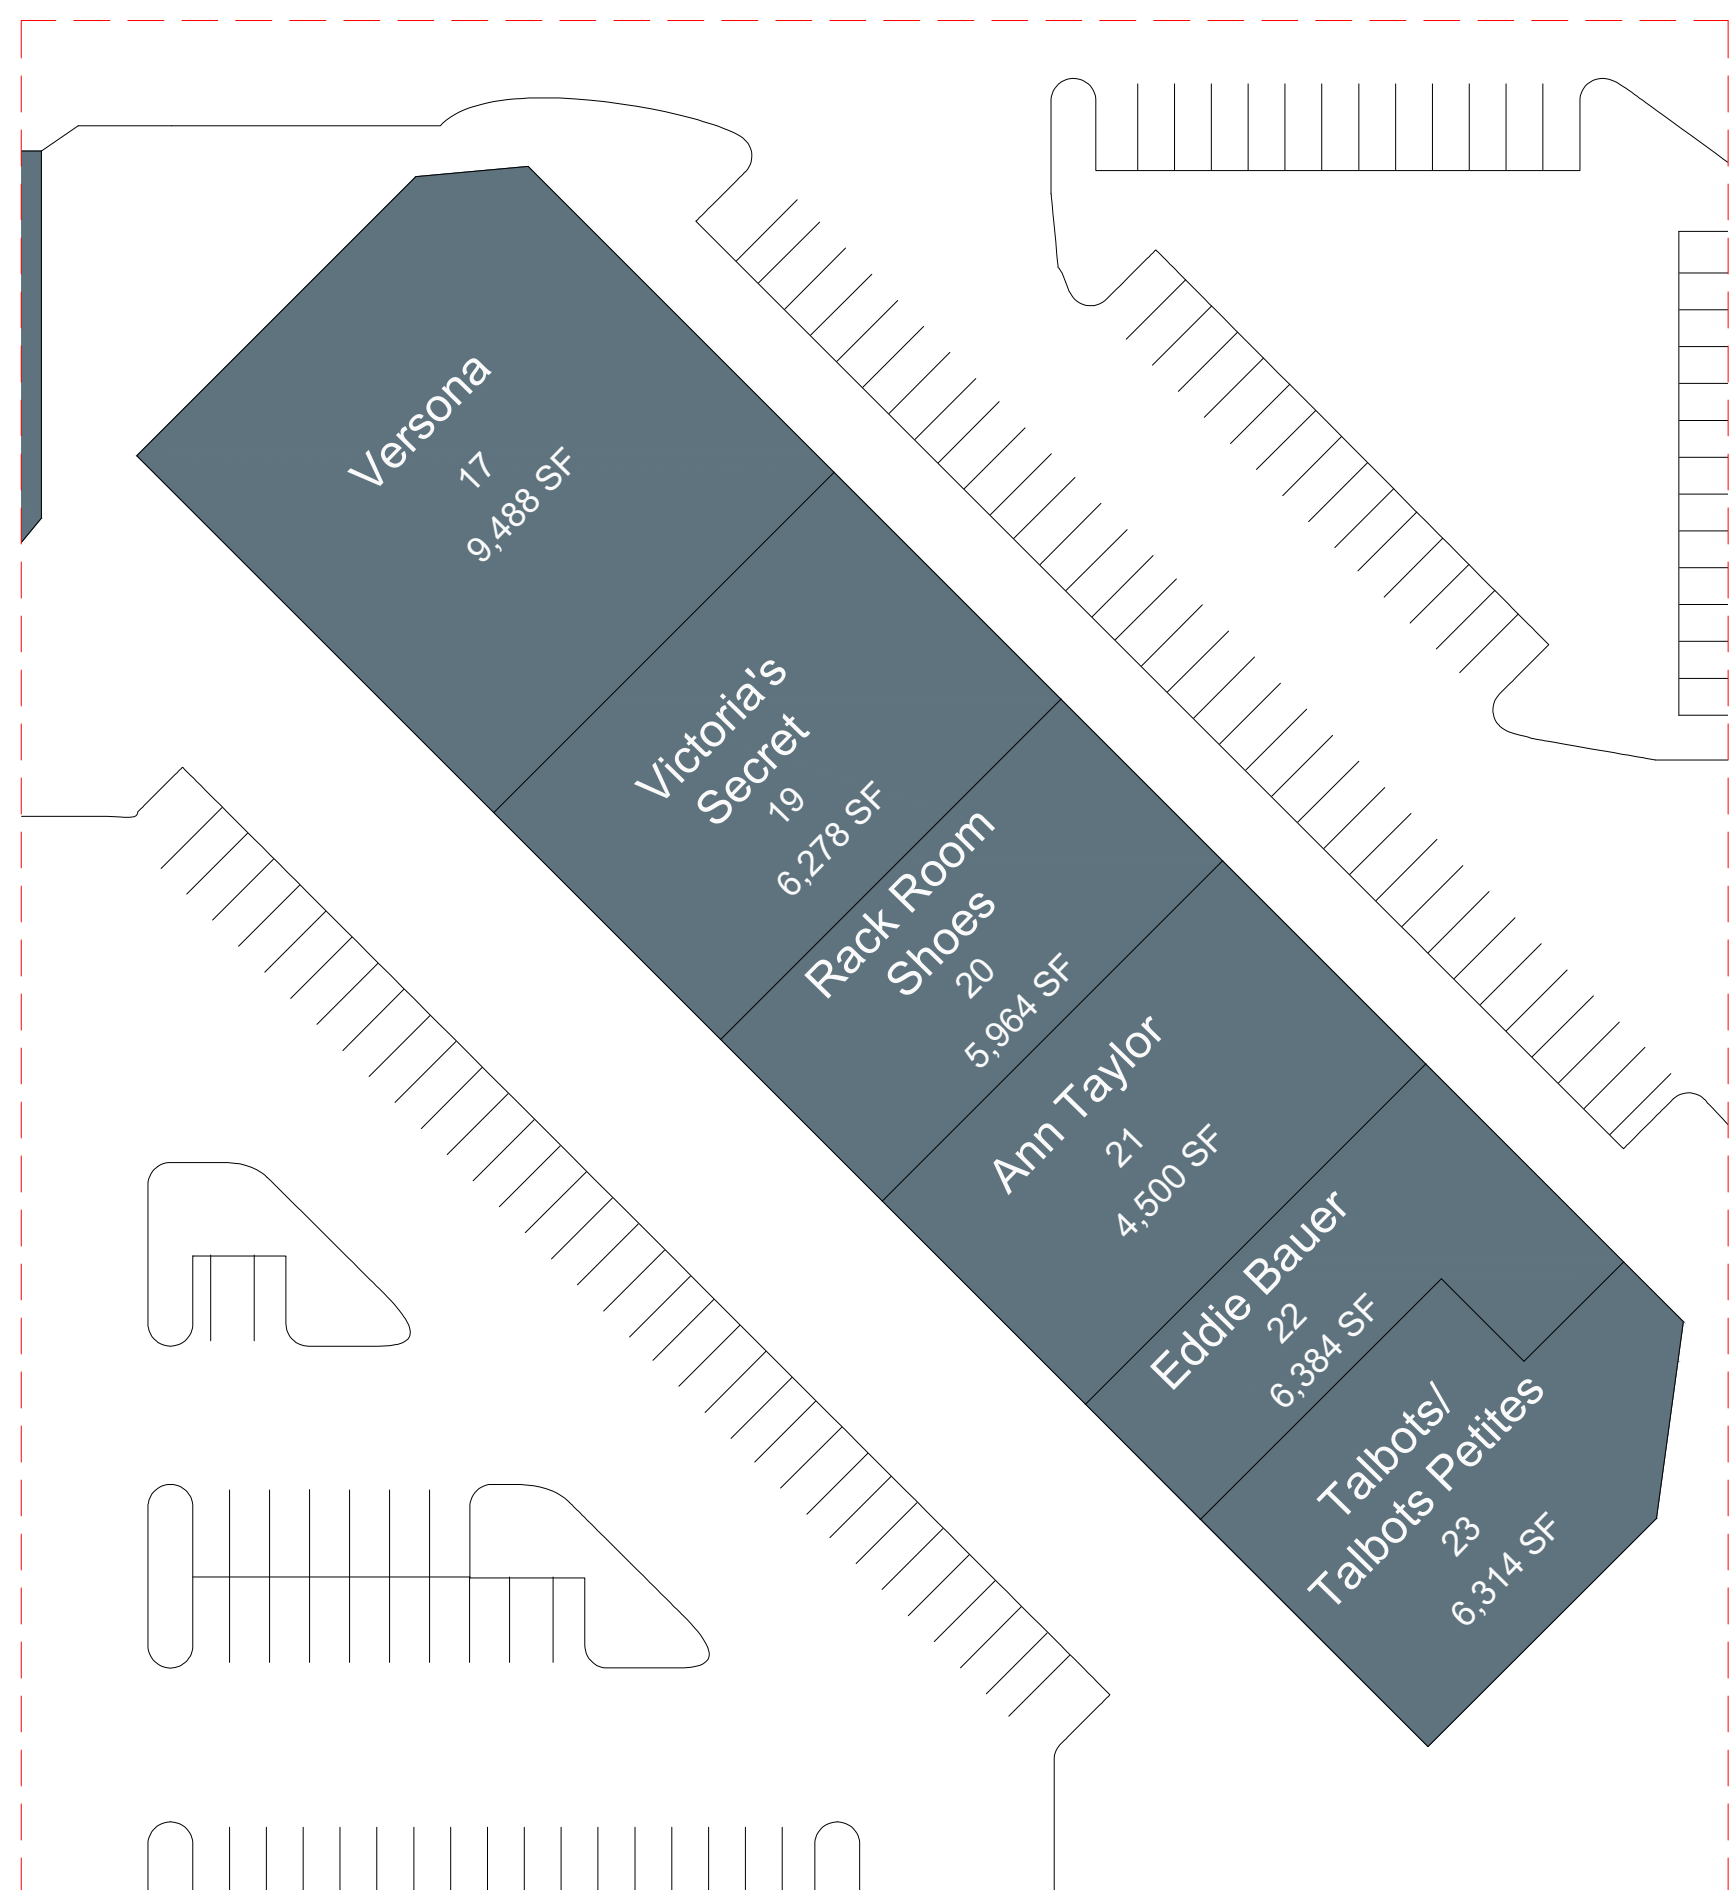

RETAIL "A"
SCALE: 1" = 40'

OVERALL SITE PLAN
SCALE: 1" = 100'

RETAIL "C"
SCALE: 1"=40'

RETAIL "D"
SCALE: 1"=40'

RETAIL "E"
SCALE: 1"=40'

RETAIL "F"
SCALE: 1"=40'

RETAIL "G" & "H"
SCALE: 1"=40'