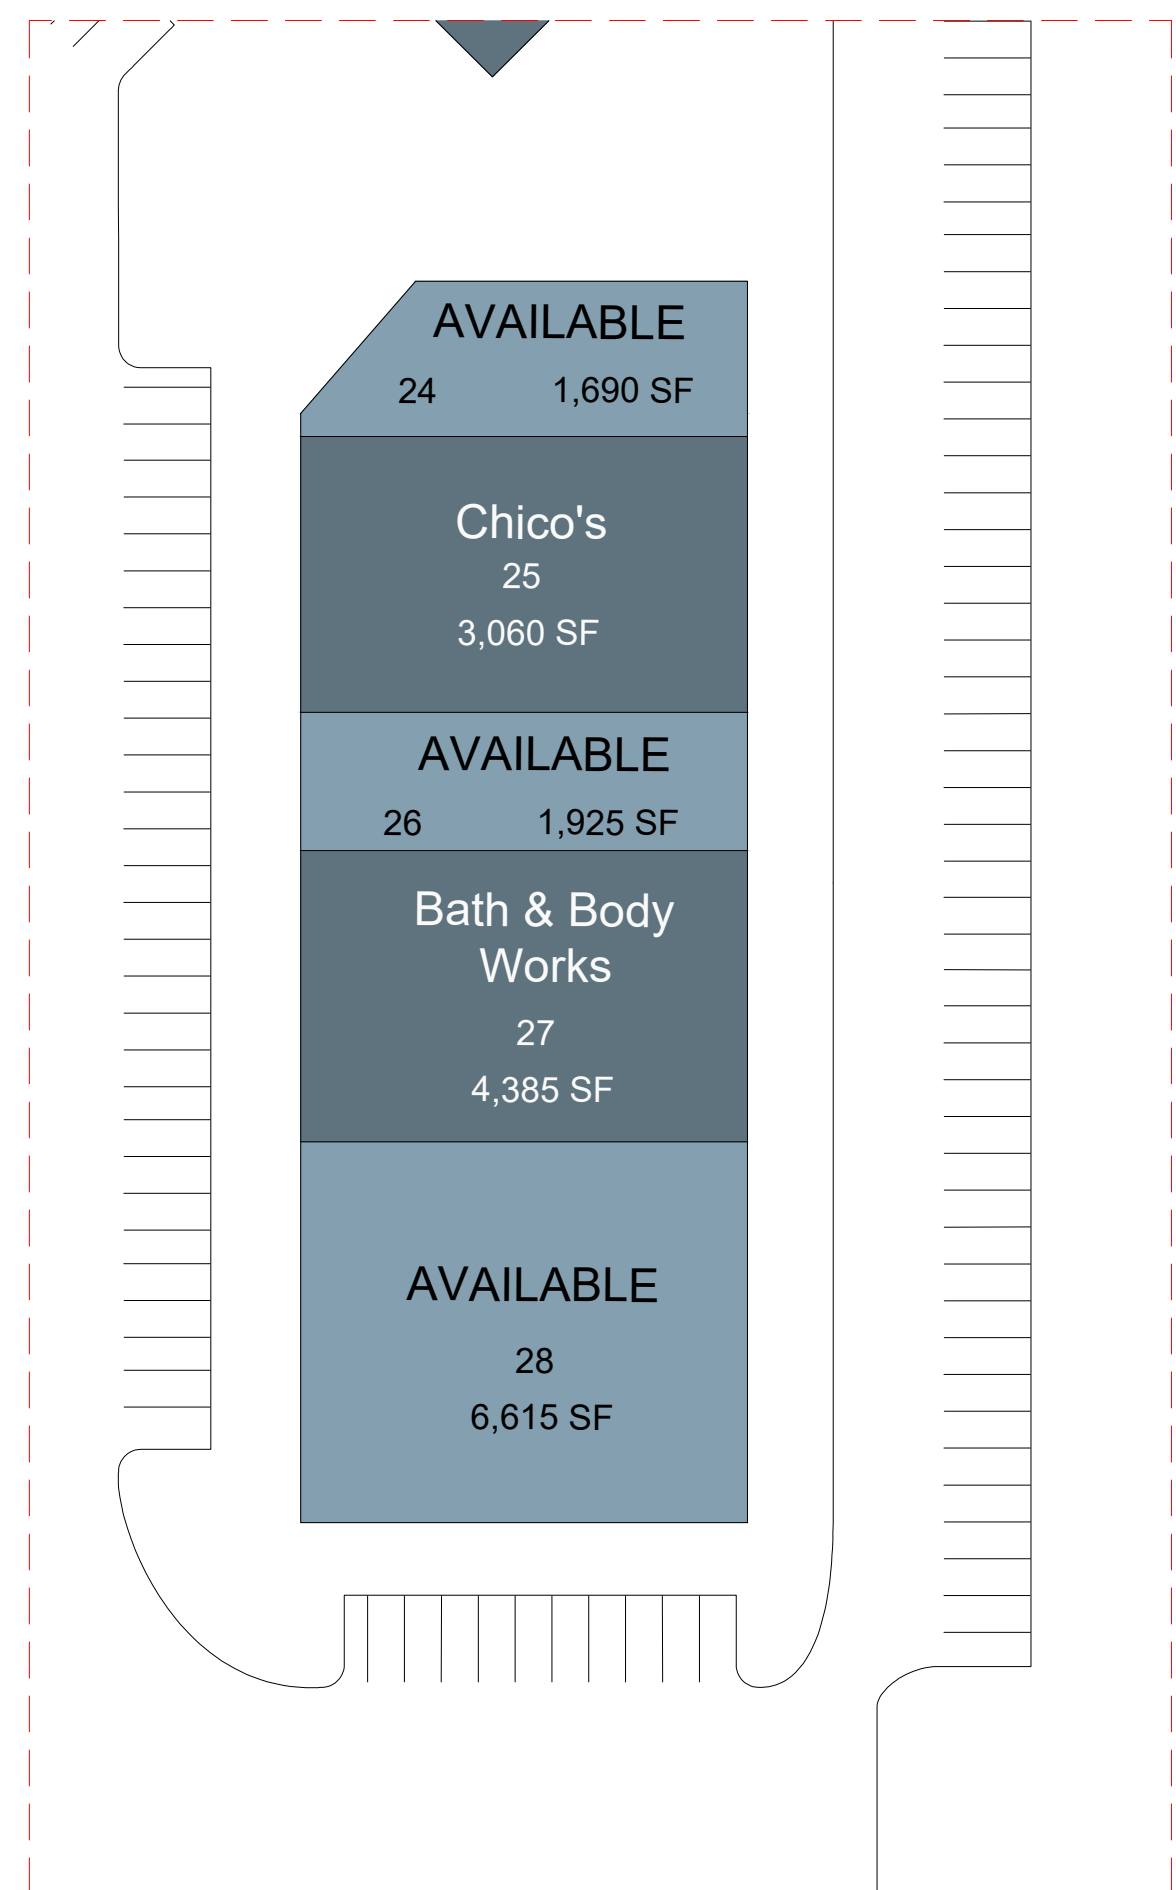

RETAIL "A"
SCALE: 1" = 40'

OVERALL SITE PLAN
SCALE: 1" = 100'

RETAIL "C"
SCALE: 1"=40'

RETAIL "D"
SCALE: 1"=40'

RETAIL "E"
SCALE: 1"=40'

RETAIL "F"
SCALE: 1"=40'

RETAIL "G" & "H"
SCALE: 1"=40'