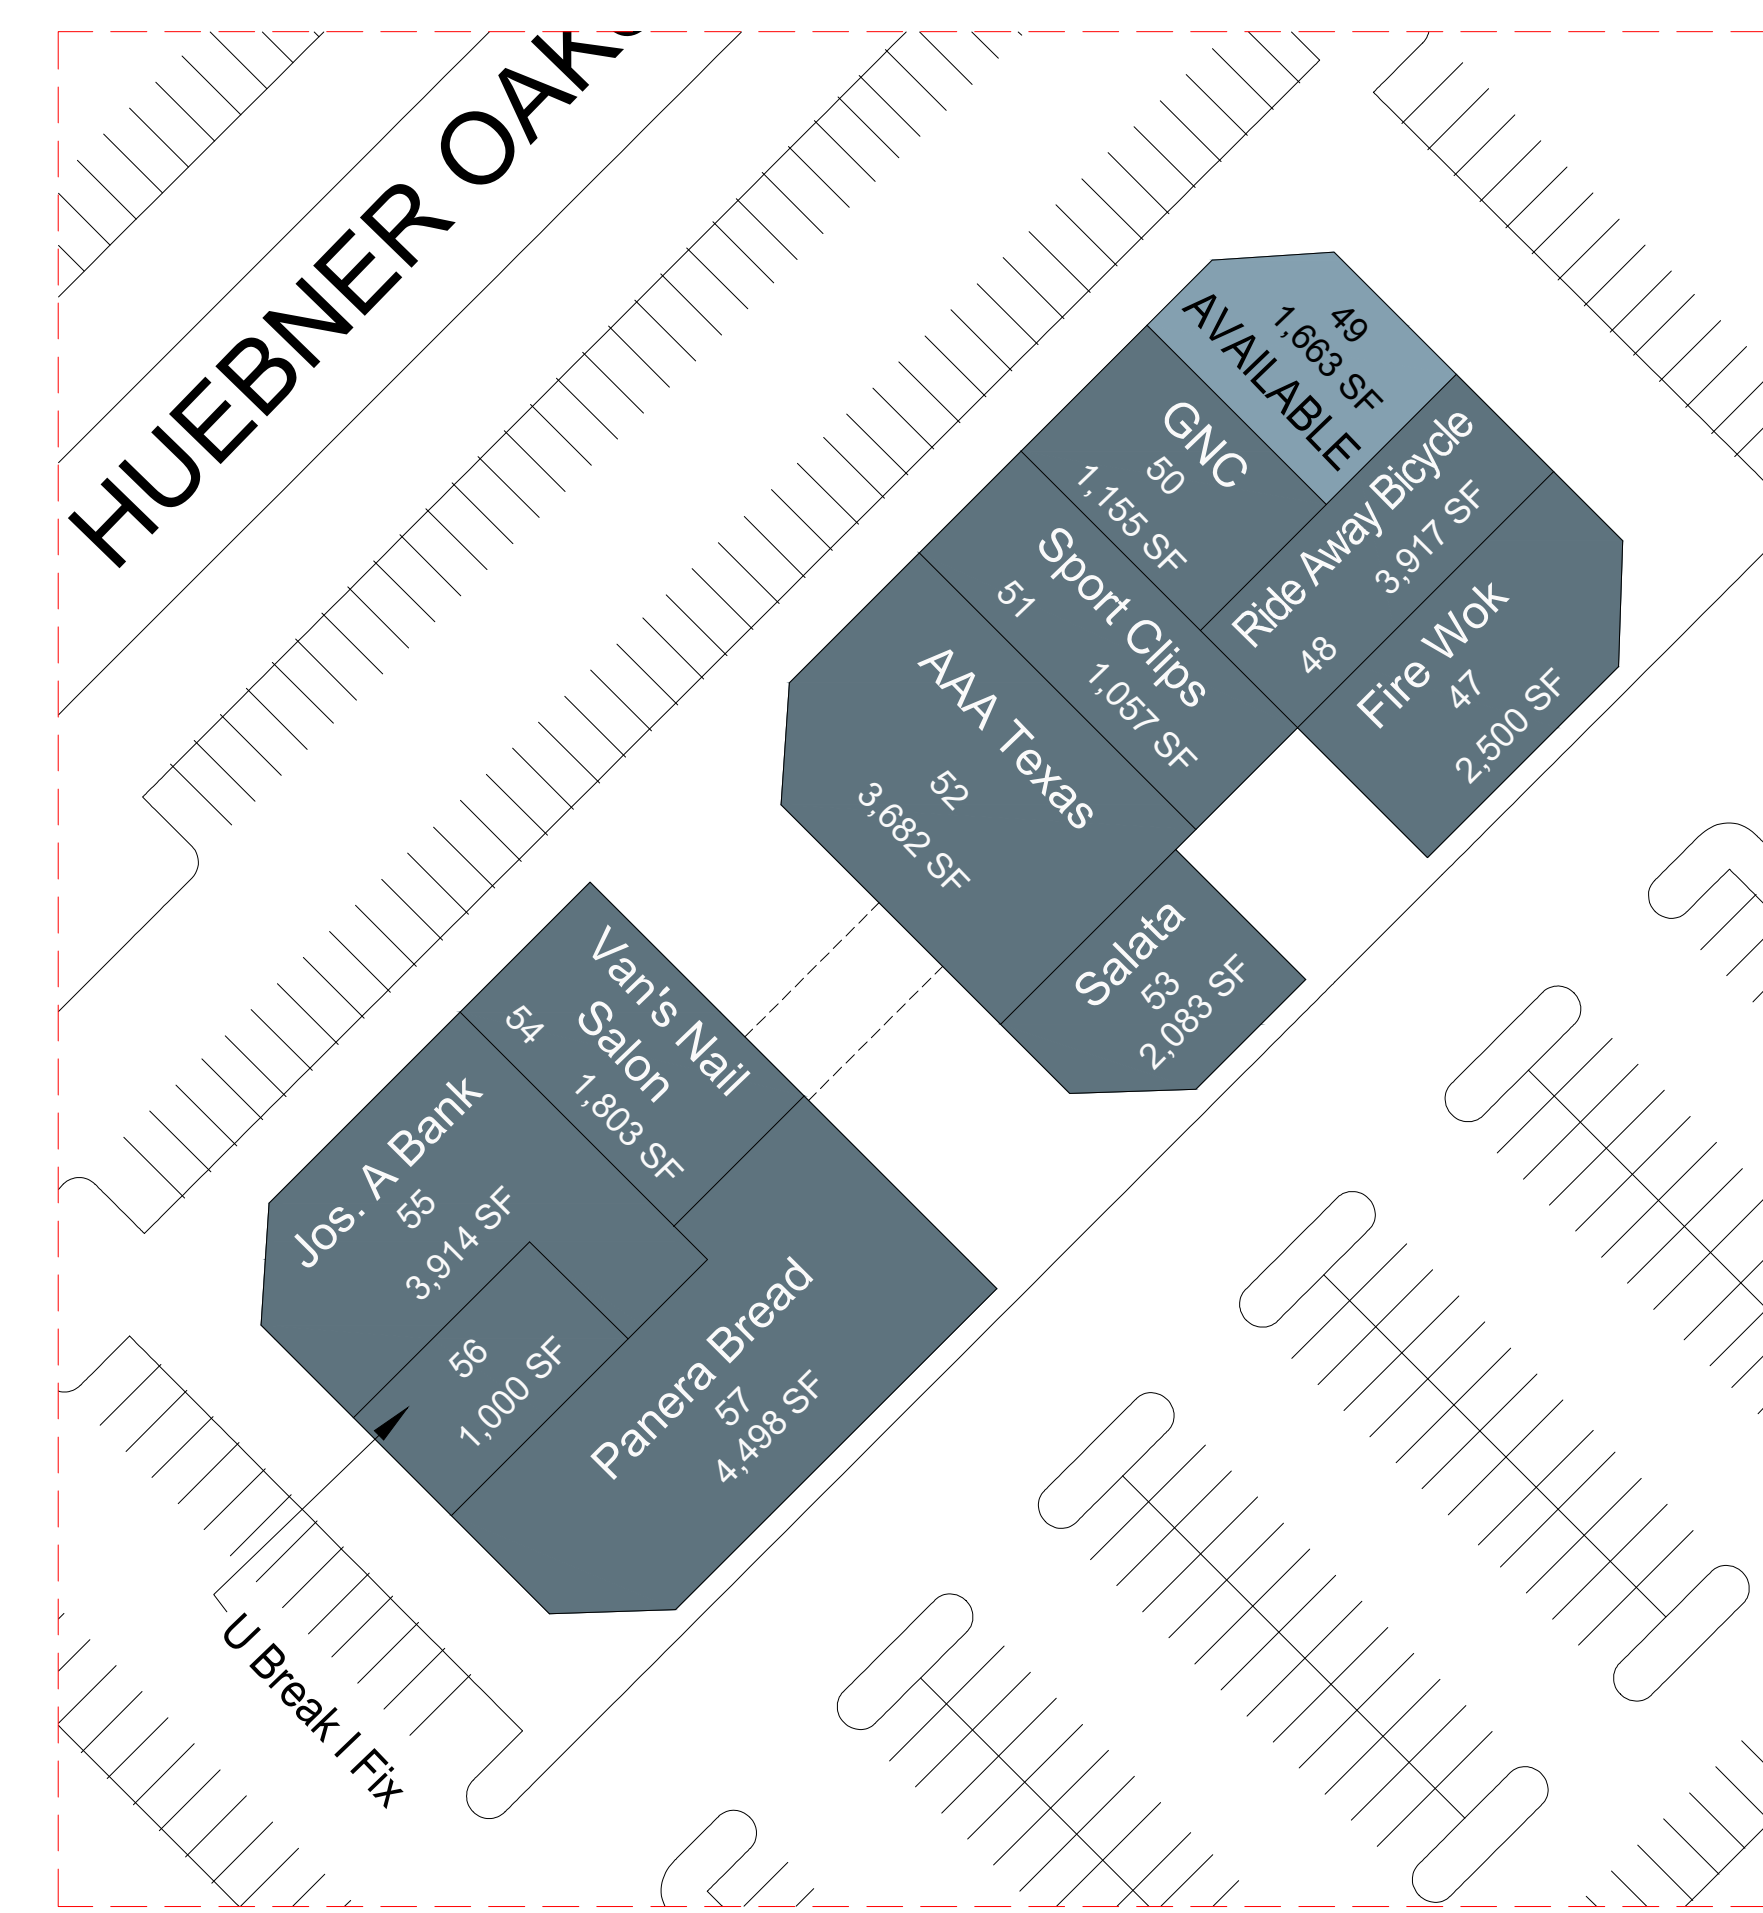

RETAIL "A"
SCALE: 1" = 40'

OVERALL SITE PLAN
SCALE: 1" = 100'

RETAIL "C"
SCALE: 1"=40'

RETAIL "D"
SCALE: 1"=40'

RETAIL "E"
SCALE: 1"=40'

RETAIL "F"
SCALE: 1"=40'

RETAIL "G" & "H"
SCALE: 1"=40'