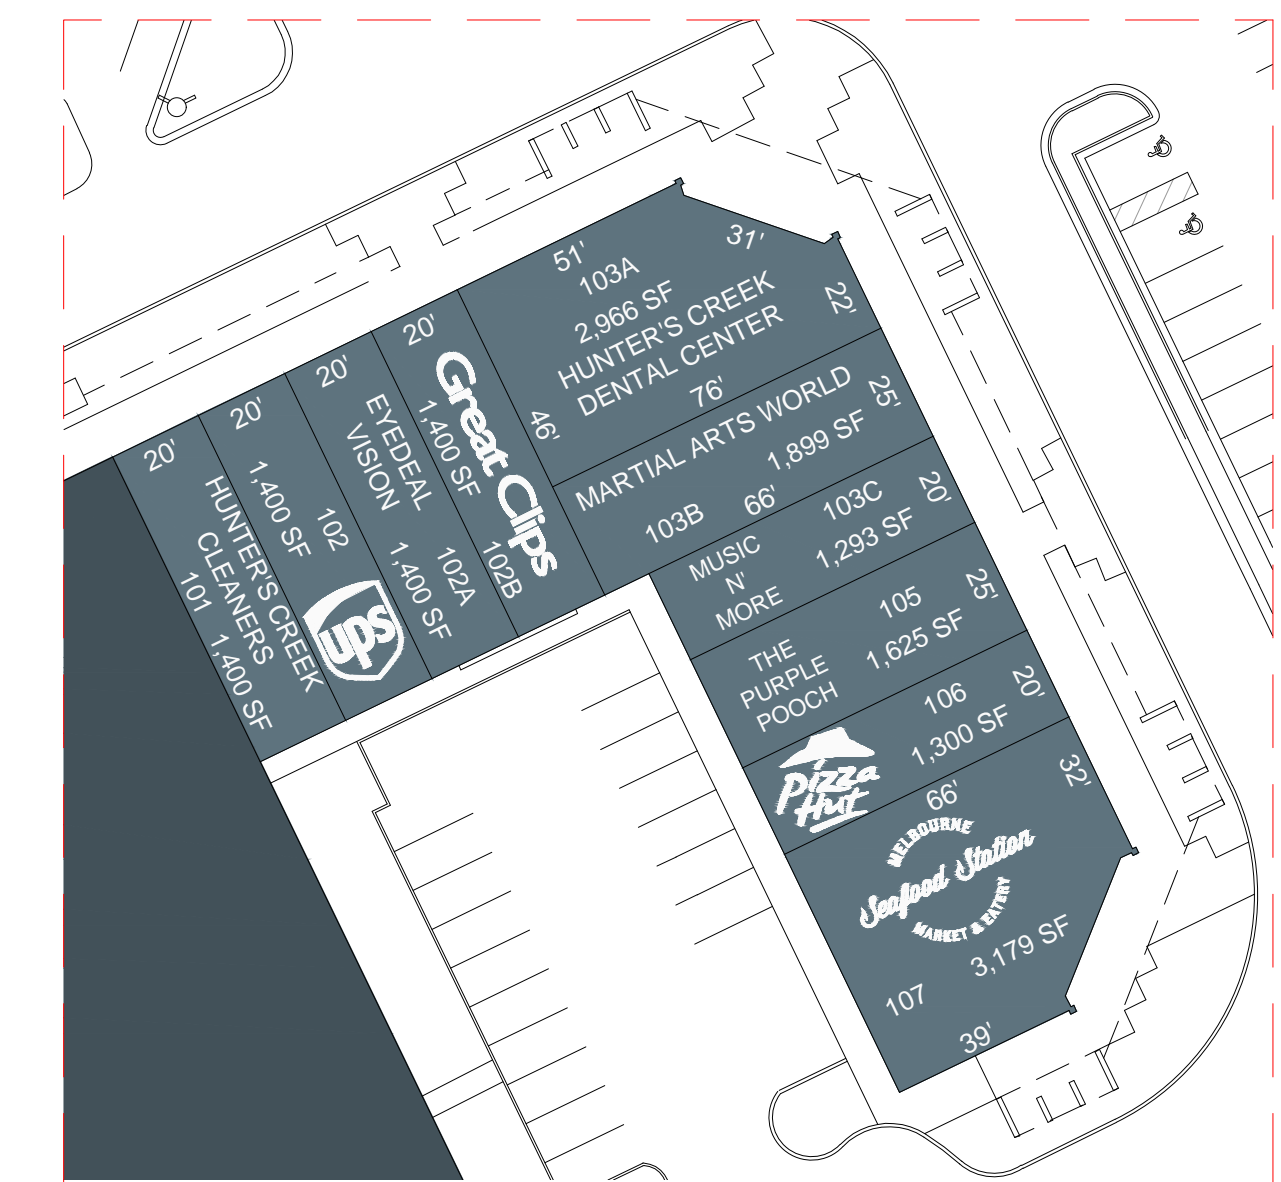

RETAIL "B"
Scale 1"= 40'

RETAIL "A"
Scale 1"= 40'

OVERALL SITE PLAN
Scale 1"= 80'