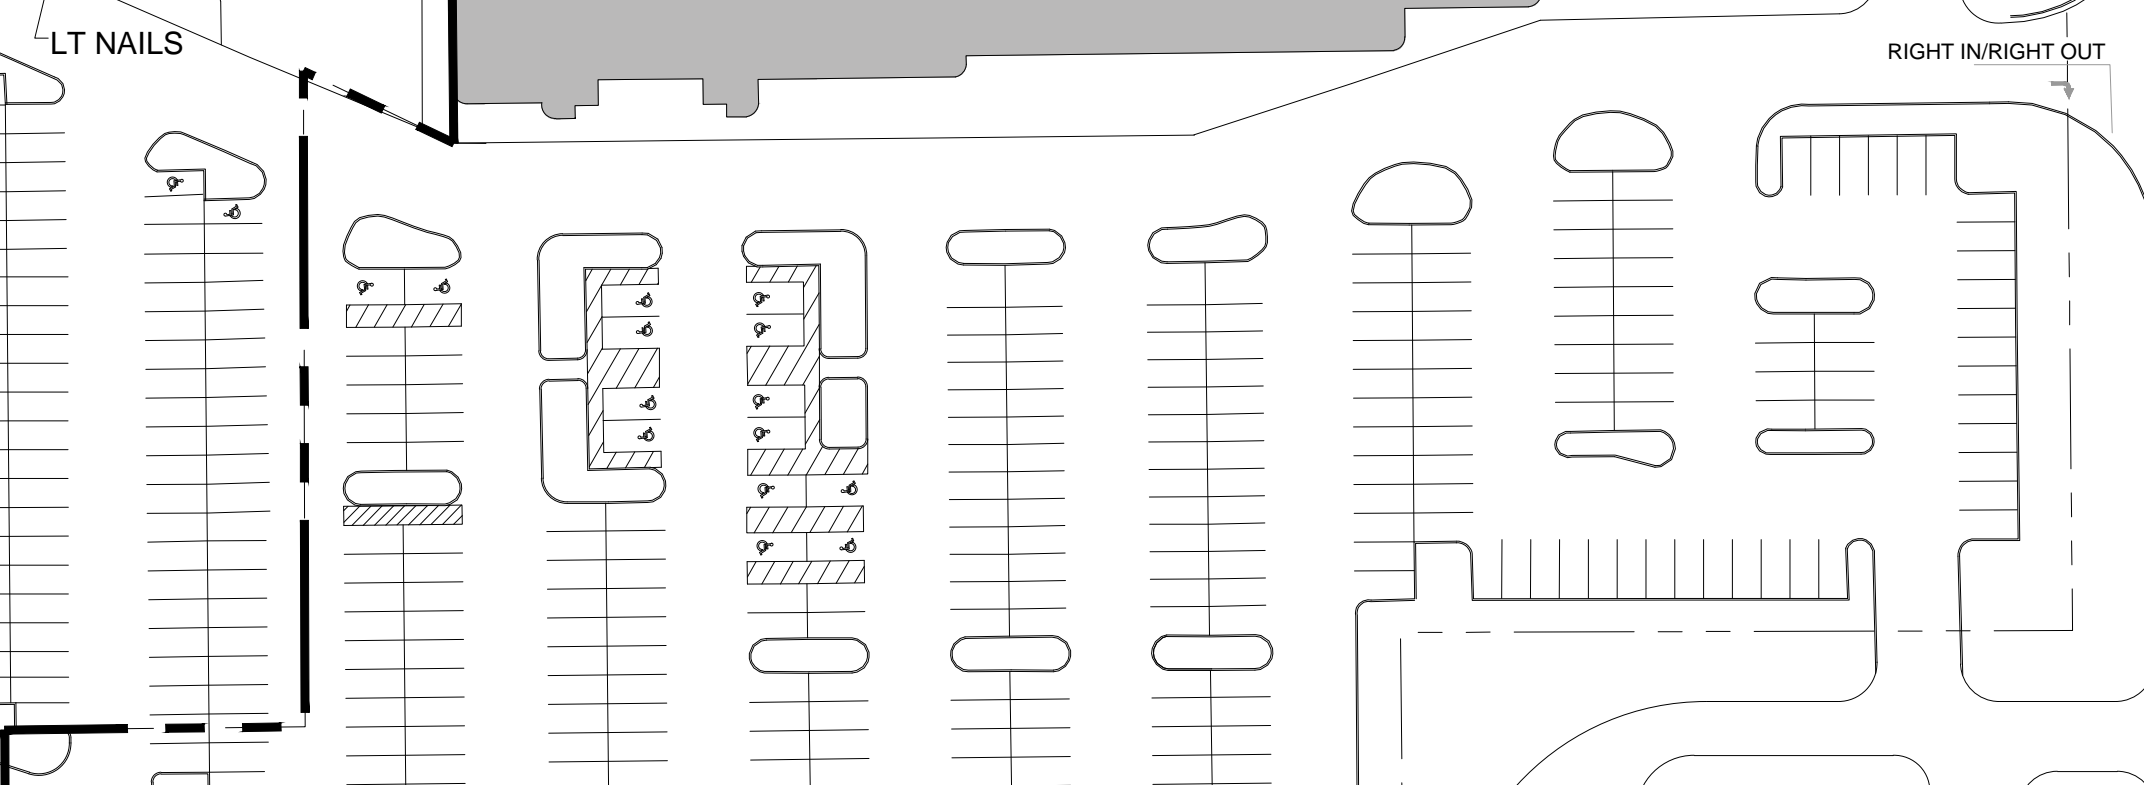

22nd Street

Office DEPOT
24,000 SF
5950A

BEALLS
70,000 SF
5900

DOLLAR TREE
15,000 SF
5890

hair cuttery

SALLY BEAUTY
1,500 SF
5890

xfinity
4,896 SF
5830

ME Massage Envy
3,800 SF
5820

TARGET
112,791 SF
5800

CHASEO
4,480 SF
031

Pier 1 imports
8,000 SF
5980

SUBWAY

AMERICAN FRIED CHICKEN
3,030 SF
5960

Panera BREAD
4,536 SF
012

WELLS FARGO
(not included)

58TH AVENUE / KING'S HIGHWAY
(20,000 ADT)

bealls
OUTLET

Publix

SR 60 / 20TH AVENUE
(34,500 ADT)