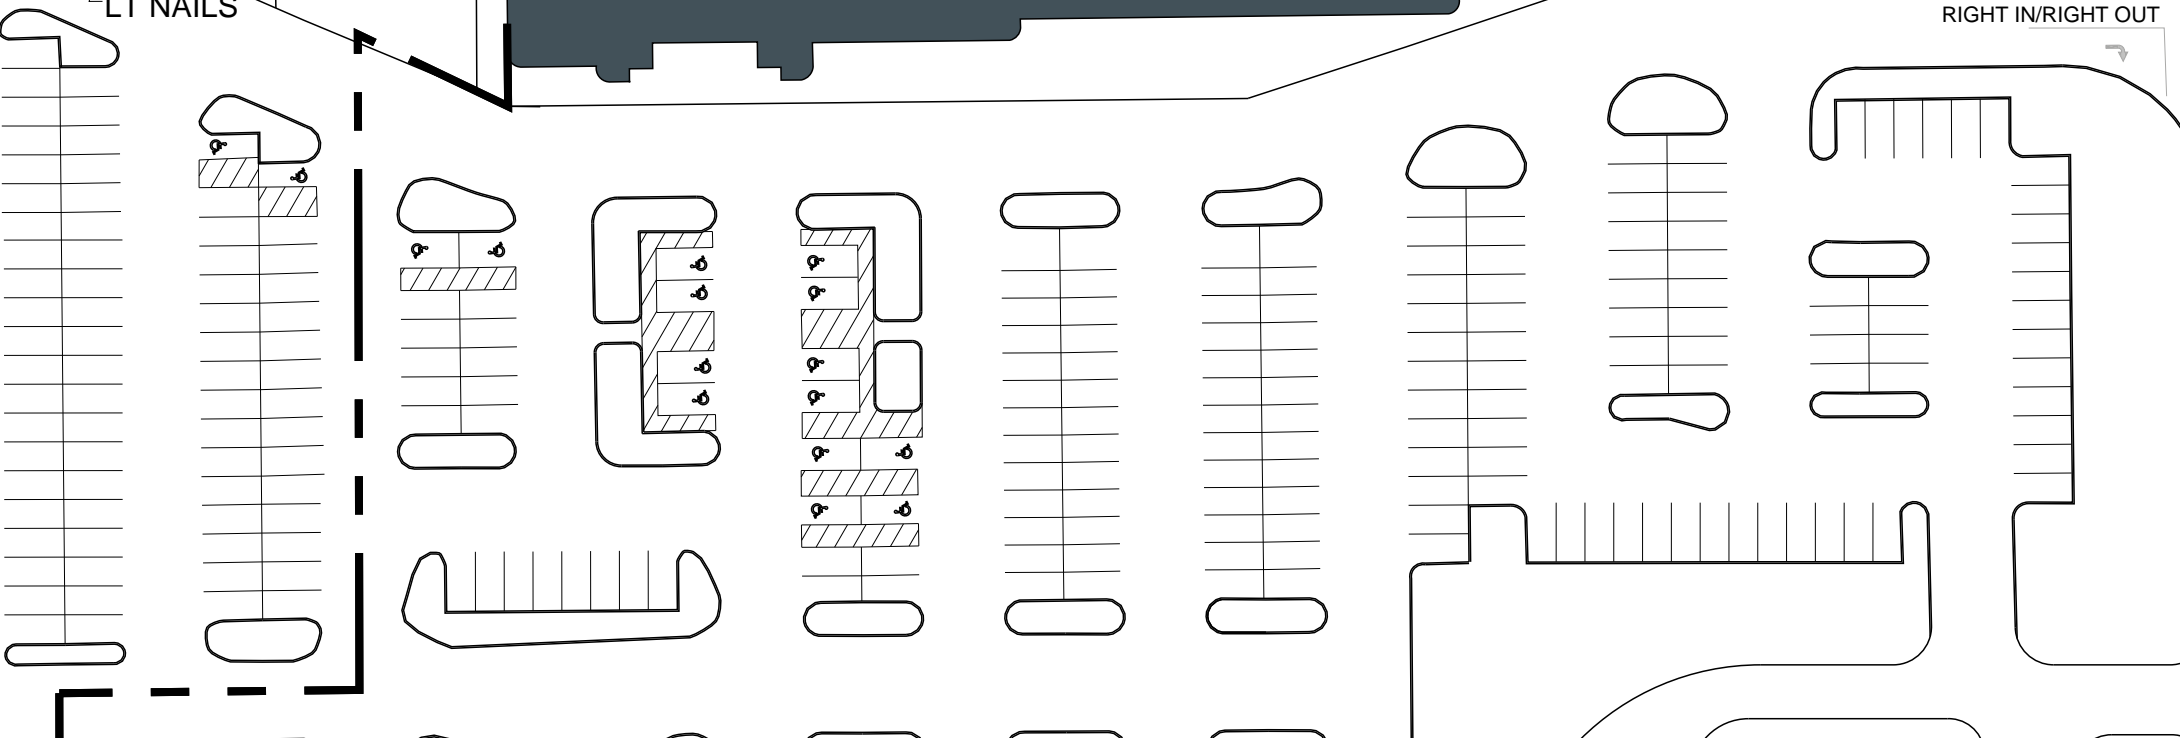

22nd Street

Office DEPOT
24,000 SF
5950A

AVAILABLE
5848 1,500 SF
5950 SF

BEALLS
70,000 SF
5900

DOLLAR TREE
15,000 SF
5890

hair cuttery
LT NAILS

TARGET
112,791 SF
5800

SALLY BEAUTY
5870 1,500 SF
5870 1,500 SF
5860 1,000 SF

xfinity
5830 4,886 SF

ME Massage Envy
5820 3,500 SF

PYLON SIGN

CHASEO
OL1 4,480 SF

Pier 1 imports
5980 8,000 SF

5976 1,500 SF
BIG APPLE PIZZA
5970 1,779 SF
5866 1,125 SF

Payless
5860 3,000 SF

SUBWAY

PYLON SIGN

PYLON SIGN

PYLON SIGN

WELLS FARGO
(not included)

58TH AVENUE / KING'S HIGHWAY
(20,000 ADT)

bealls
OUTLET

Publix

SR 60 / 20TH AVENUE
(34,500 ADT)