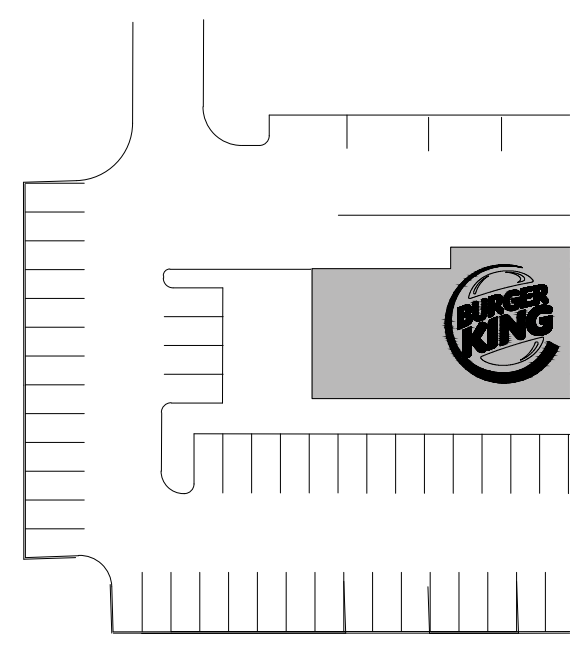

22nd Street

Office DEPOT
24,000 SF
5950A

BEALLS
70,000 SF
5900

DOLLAR TREE
15,000 SF
5890

HAIR CUTTERY

SALLY BEAUTY
1,500 SF
5880

xfinity
4,896 SF
5830

ME Massage Envy
3,200 SF
5820

TARGET
112,791 SF
5800

PYLON SIGN

CHASEO
4,480 SF
031

Pier 1 imports
8,000 SF
5980

SUBWAY

AMERICAN PIZZA
1,125 SF
5966

AMERICAN PIZZA
3,030 SF
5960

PYLON SIGN

Panera BREAD
4,536 SF
OL2

PYLON SIGN

WELLS FARGO
(not included)

58TH AVENUE / KINGS HIGHWAY
(20,000 ADT)

bealls
OUTLET

Publix

SR 60 / 20TH STREET
(34,500 ADT)