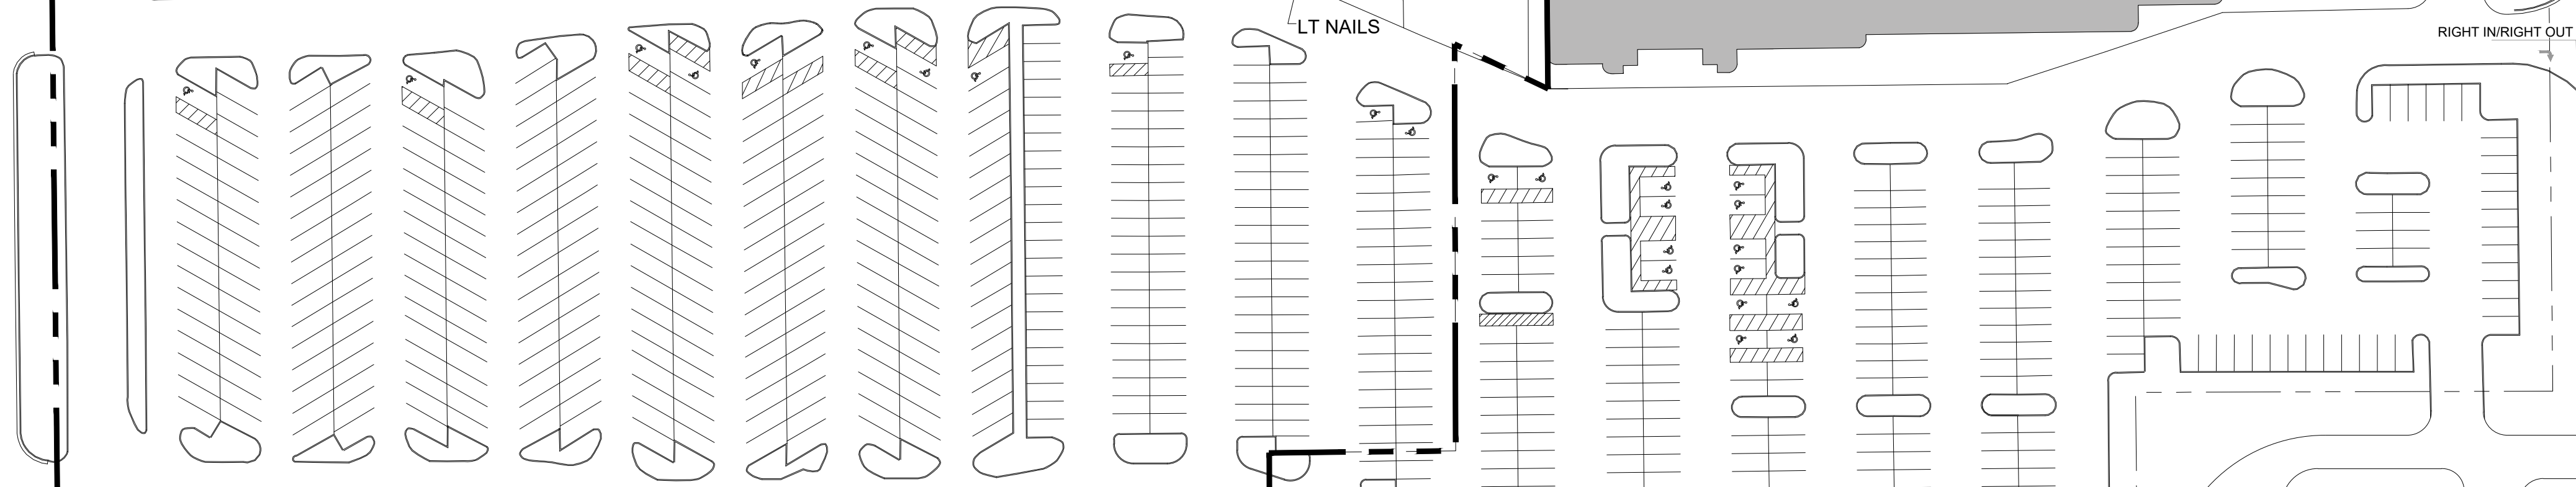

22nd Street

Office DEPOT
24,000 SF
5950A

BEALLS
70,000 SF
5900

DOLLAR TREE
15,000 SF
5890

HAIR CUTTERY

SALLY BEAUTY
1,500 SF
5880

xfinity
4,896 SF
5830

ME Massage Envy
3,200 SF
5820

TARGET
112,791 SF
5800

PYLON SIGN

CHASEO
4,480 SF
031

Pier 1 imports
8,000 SF
5980

SUBWAY

AMERICAN PIZZA
1,125 SF
5966

AMERICAN PIZZA
3,030 SF
5960

PYLON SIGN

Panera BREAD
4,536 SF
OL2

PYLON SIGN

WELLS FARGO
(not included)

58TH AVENUE / KINGS HIGHWAY
(20,000 ADT)

bealls
OUTLET

Publix

SR 60 / 20TH STREET
(34,500 ADT)