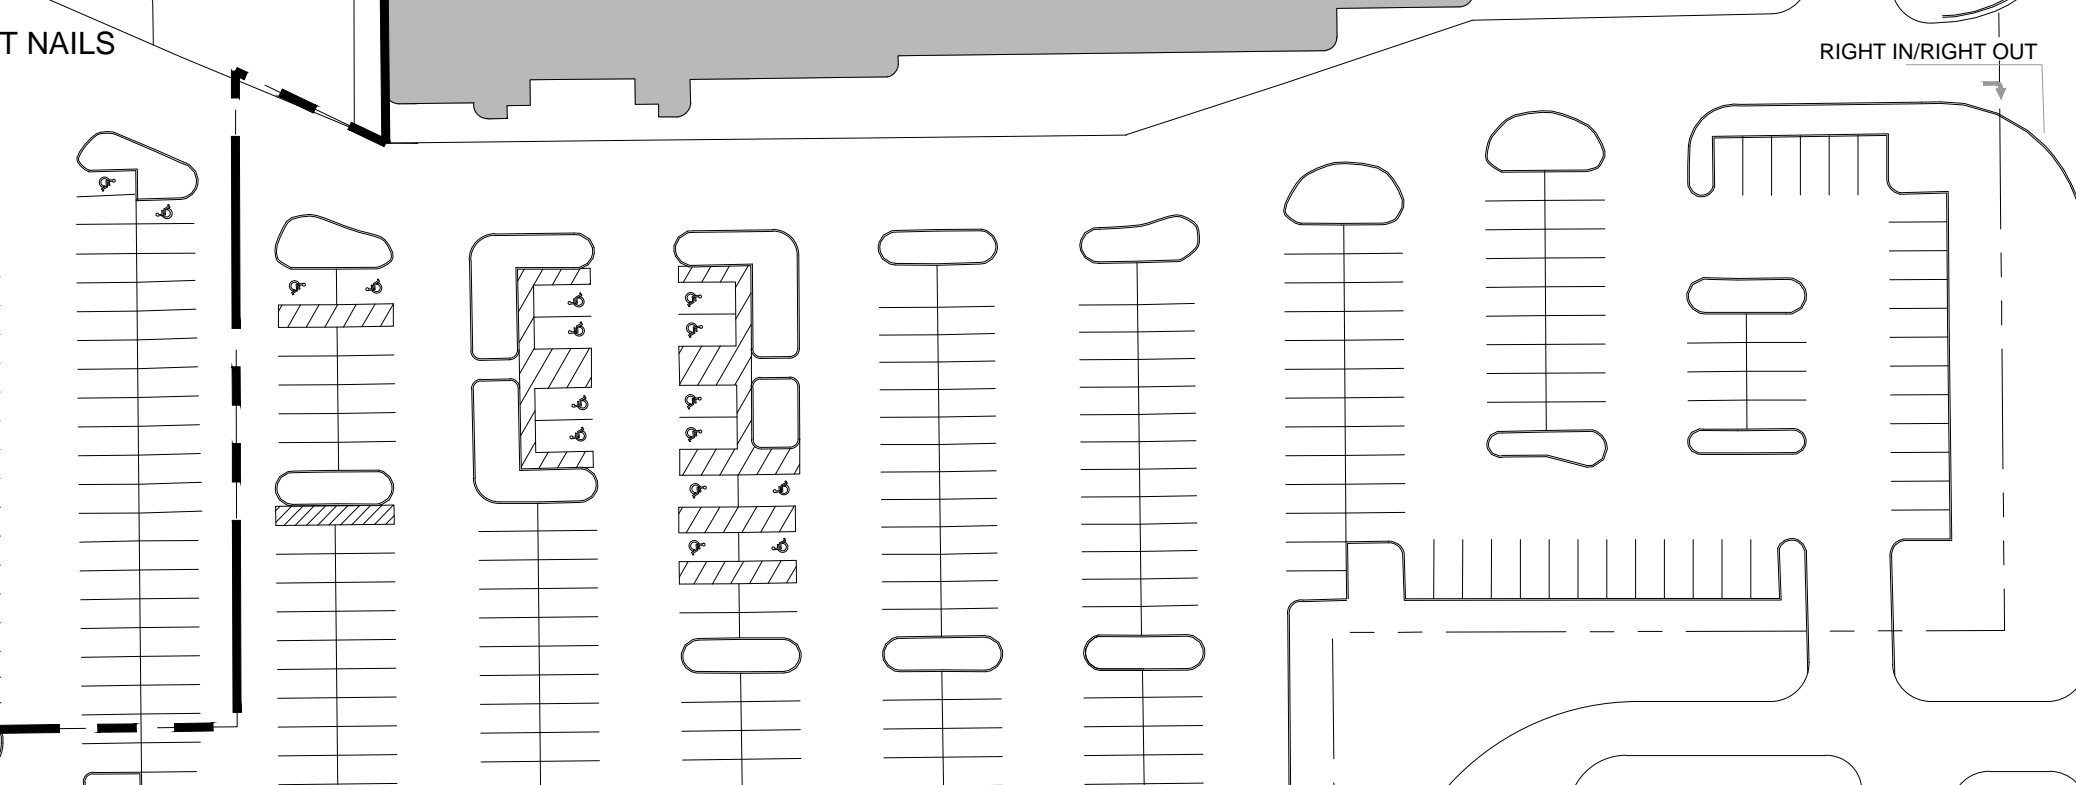

22nd Street

Office DEPOT
24,000 SF
5950A

BEALLS
70,000 SF
5900

DOLLAR TREE
15,000 SF
5890

HAIR CUTTERY

SALLY BEAUTY
1,500 SF
5890

xfinity
4,896 SF
5830

ME Massage Envy
1,000 SF
5860

TARGET
112,791 SF
5800

CHASEO
4,480 SF
031

AFFORDABLE DENTURES & IMPLANTS
4,731 SF
5980

SUBWAY

Panera BREAD
4,536 SF
OL2

WELLS FARGO
(not included)

PYLON SIGN

RIGHT IN/RIGHT OUT

58TH AVENUE / KINGS HIGHWAY
(17,400 ADT)

bealls
OUTLET

Publix

SR 60 / 20TH STREET
(31,000 ADT)