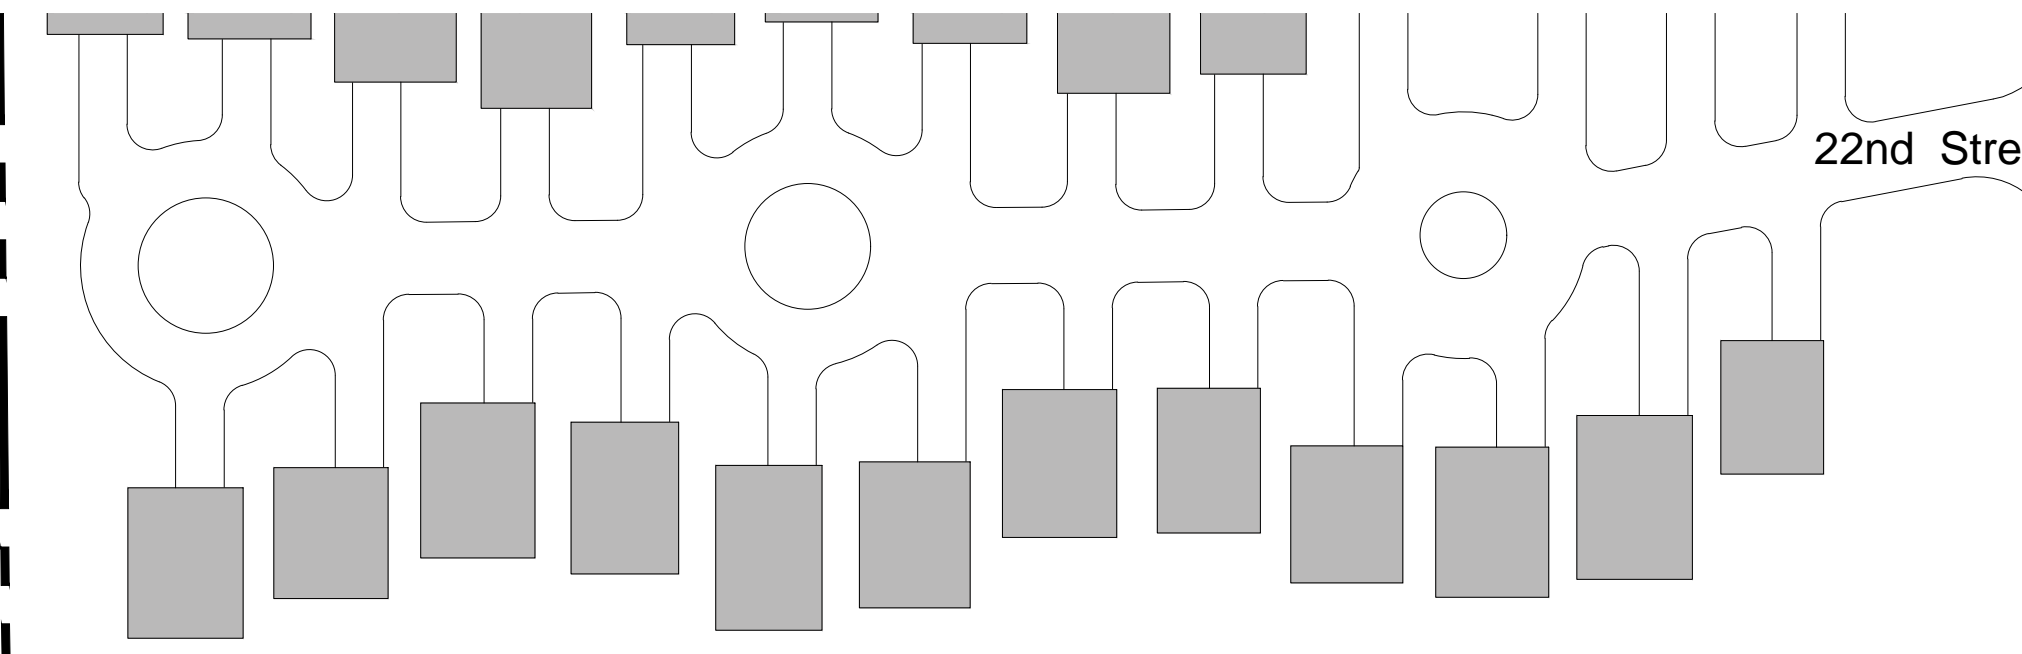

22nd Street

Office DEPOT
24,000 SF
5950A

BEALLS
70,000 SF
5900

DOLLAR TREE
15,000 SF
5890

HAIR CUTTERY

SALLY BEAUTY
1,500 SF
5890

xfinity
4,896 SF
5830

ME Massage Envy
1,000 SF
5860

TARGET
112,791 SF
5800

CHASEO
4,480 SF
031

AFFORDABLE DENTURES & IMPLANTS
4,731 SF
5980

SUBWAY

Panera BREAD
4,536 SF
OL2

WELLS FARGO
(not included)

PYLON SIGN

RIGHT IN/RIGHT OUT

58TH AVENUE / KINGS HIGHWAY
(17,400 ADT)

bealls
OUTLET

Publix

SR 60 / 20TH STREET
(31,000 ADT)