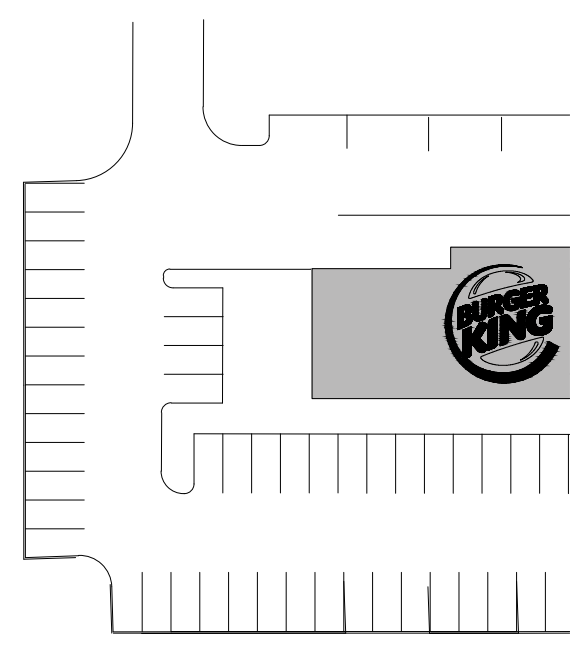

22nd Street

Office DEPOT
24,000 SF
5950A

BEALLS
70,000 SF
5900

DOLLAR TREE
15,000 SF
5890

HAIR CUTTERY

SALLY BEAUTY
1,500 SF
5890

xfinity
4,896 SF
5830

ME Massage Envy
1,000 SF
5860

TARGET
112,791 SF
5800

CHASEO
4,480 SF
031

AFFORDABLE DENTURES & IMPLANTS
4,731 SF
5980

SUBWAY

Panera BREAD
4,536 SF
OL2

WELLS FARGO
(not included)

PYLON SIGN

RIGHT IN/RIGHT OUT

58TH AVENUE / KINGS HIGHWAY
(17,400 ADT)

bealls
OUTLET

Publix

SR 60 / 20TH STREET
(31,000 ADT)