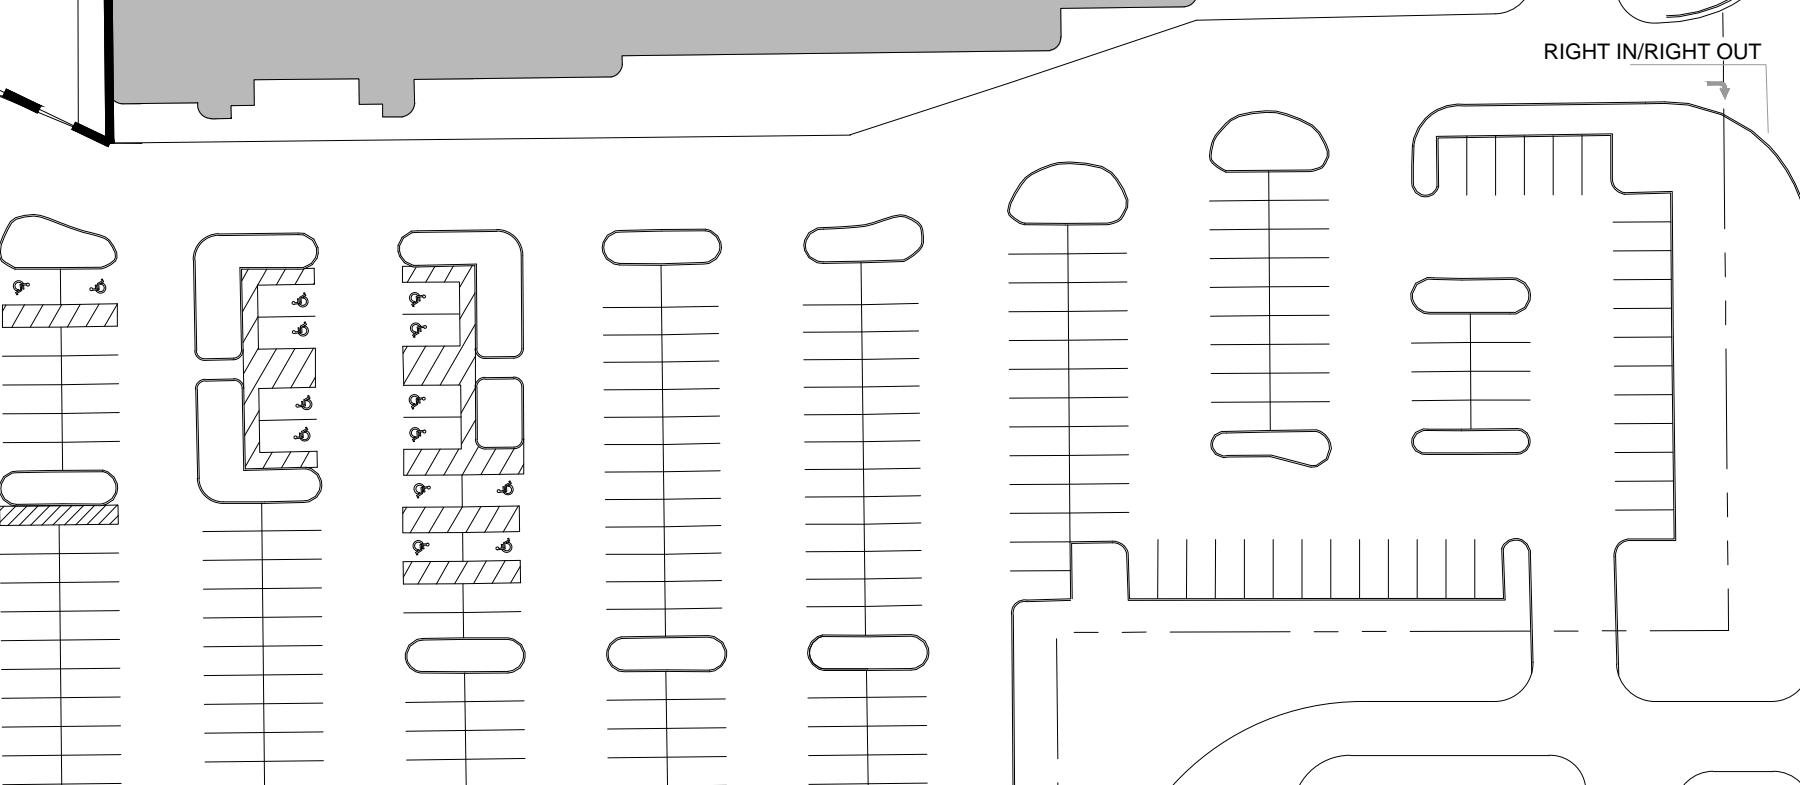

22nd Street

**Office DEPOT**  
24,000 SF  
5950A

**BEALLS**  
70,000 SF  
5900

**DOLLAR TREE**  
15,000 SF  
5890

**HAIR CUTTERY**

**SALLY BEAUTY**  
1,500 SF  
5890

**xfinity**  
4,896 SF  
5830

**ME Massage Envy**  
1,000 SF  
5950

**TARGET**  
112,791 SF  
5800

**CHASEO**  
4,480 SF  
031

**AFFORDABLE DENTURES & IMPLANTS**  
4,731 SF  
5980

**Carvel**

**SUBWAY**

**AVAILABLE**  
3,289 SF  
5976

**BIG APPLE PIZZA**  
1,779 SF  
5970

**AMERICAN FRIED CHICKEN**  
3,030 SF  
5960

**Panera BREAD**  
4,536 SF  
OL2

**WELLS FARGO**  
(not included)

58TH AVENUE / KINGS HIGHWAY  
(17,400 ADT)

bealls  
OUTLET

Publix

SR 60 / 20TH STREET  
(31,000 ADT)