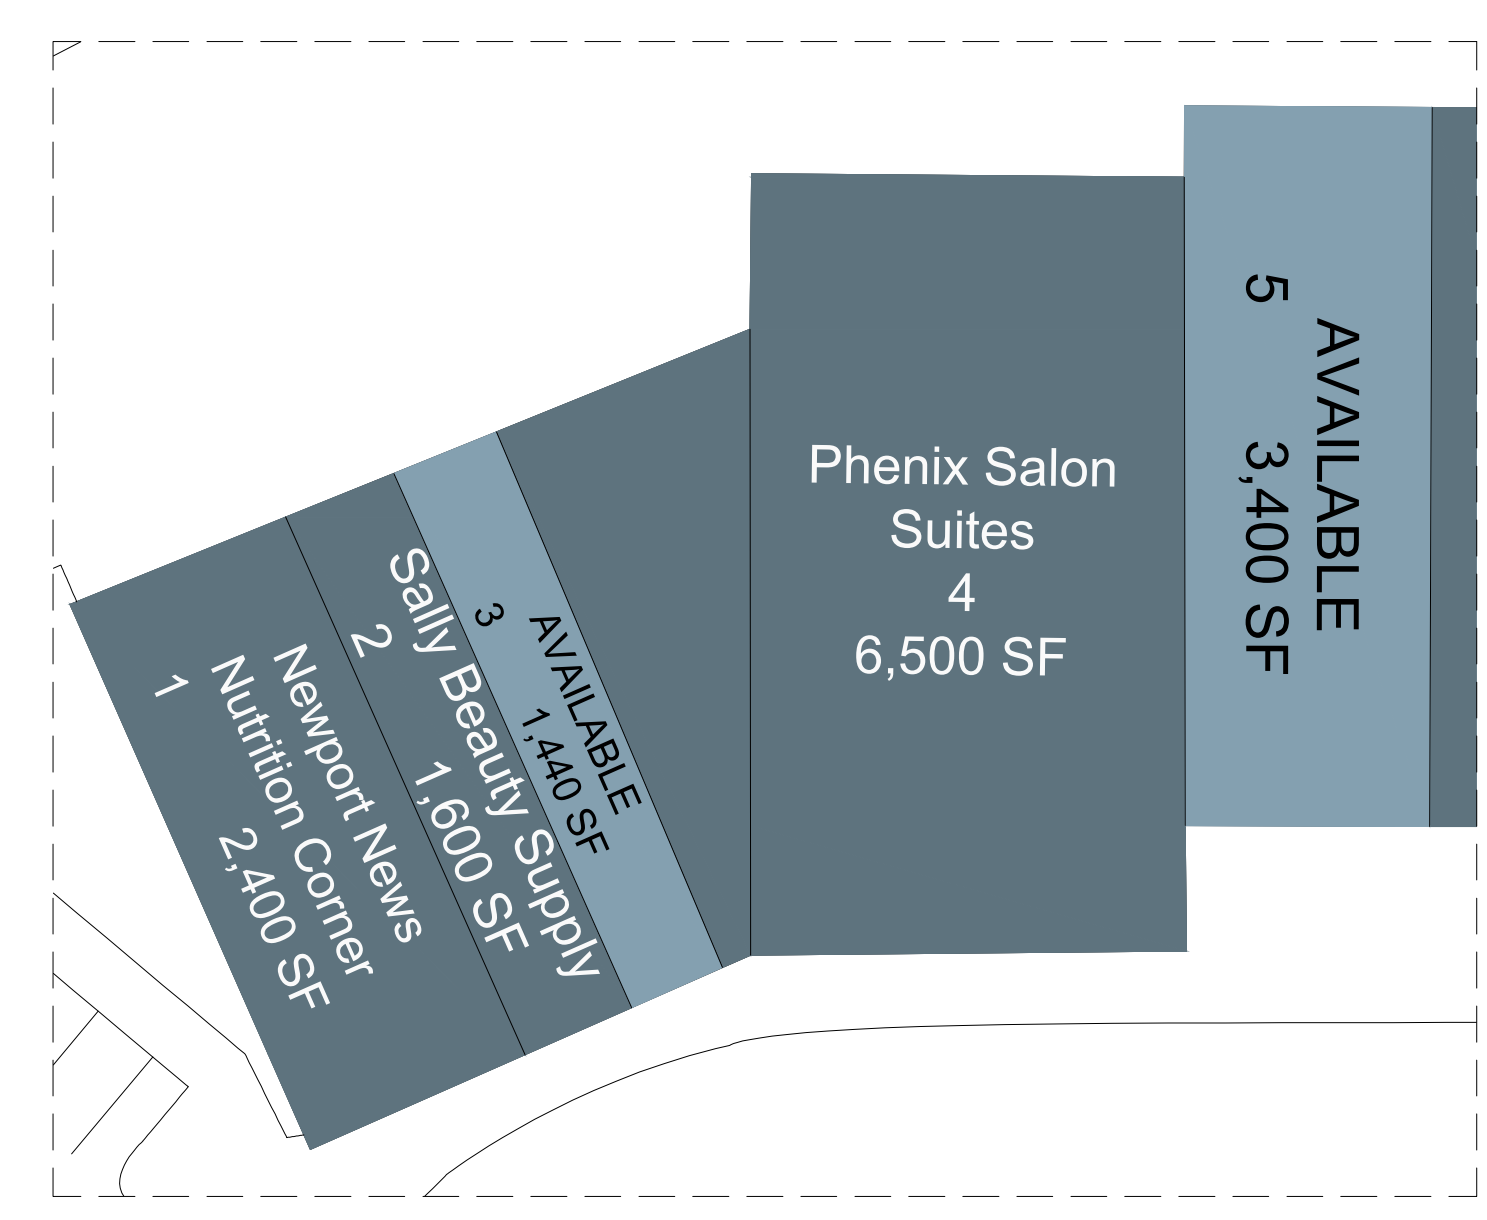

OVERALL SITE PLAN
1"=120'

RETAIL 'D'
1"=30'

RETAIL 'A'
1"=30'

RETAIL 'B'
1"=30'

RETAIL 'C'
1"=50'

RETAIL 'E'
1"=30'