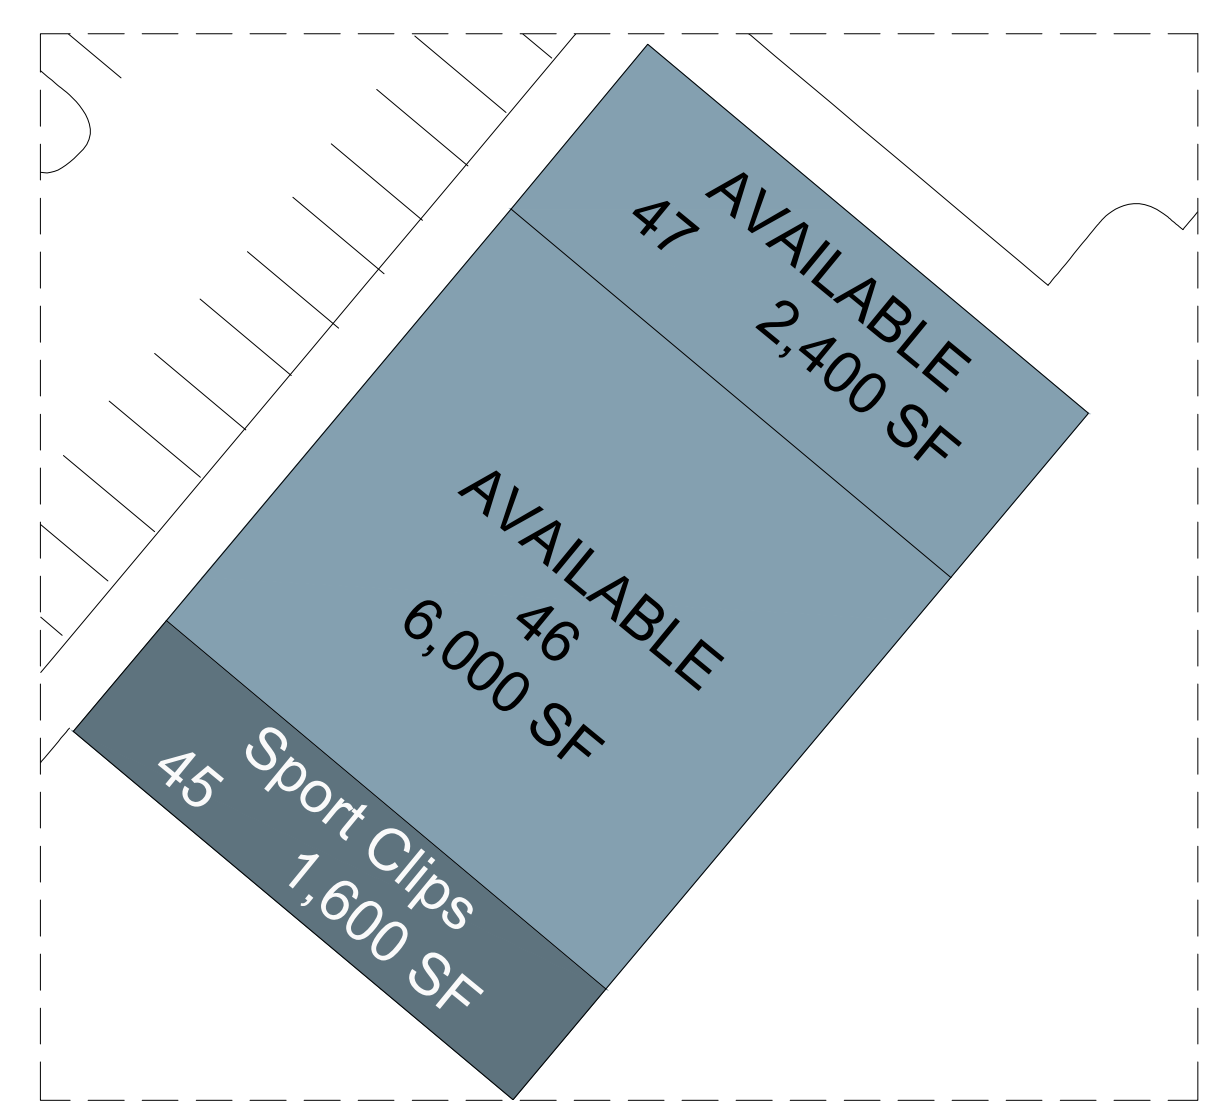

OVERALL SITE PLAN
1"=120'

RETAIL 'D'
1"=30'

RETAIL 'A'
1"=30'

RETAIL 'B'
1"=30'

RETAIL 'C'
1"=50'

RETAIL 'E'
1"=30'