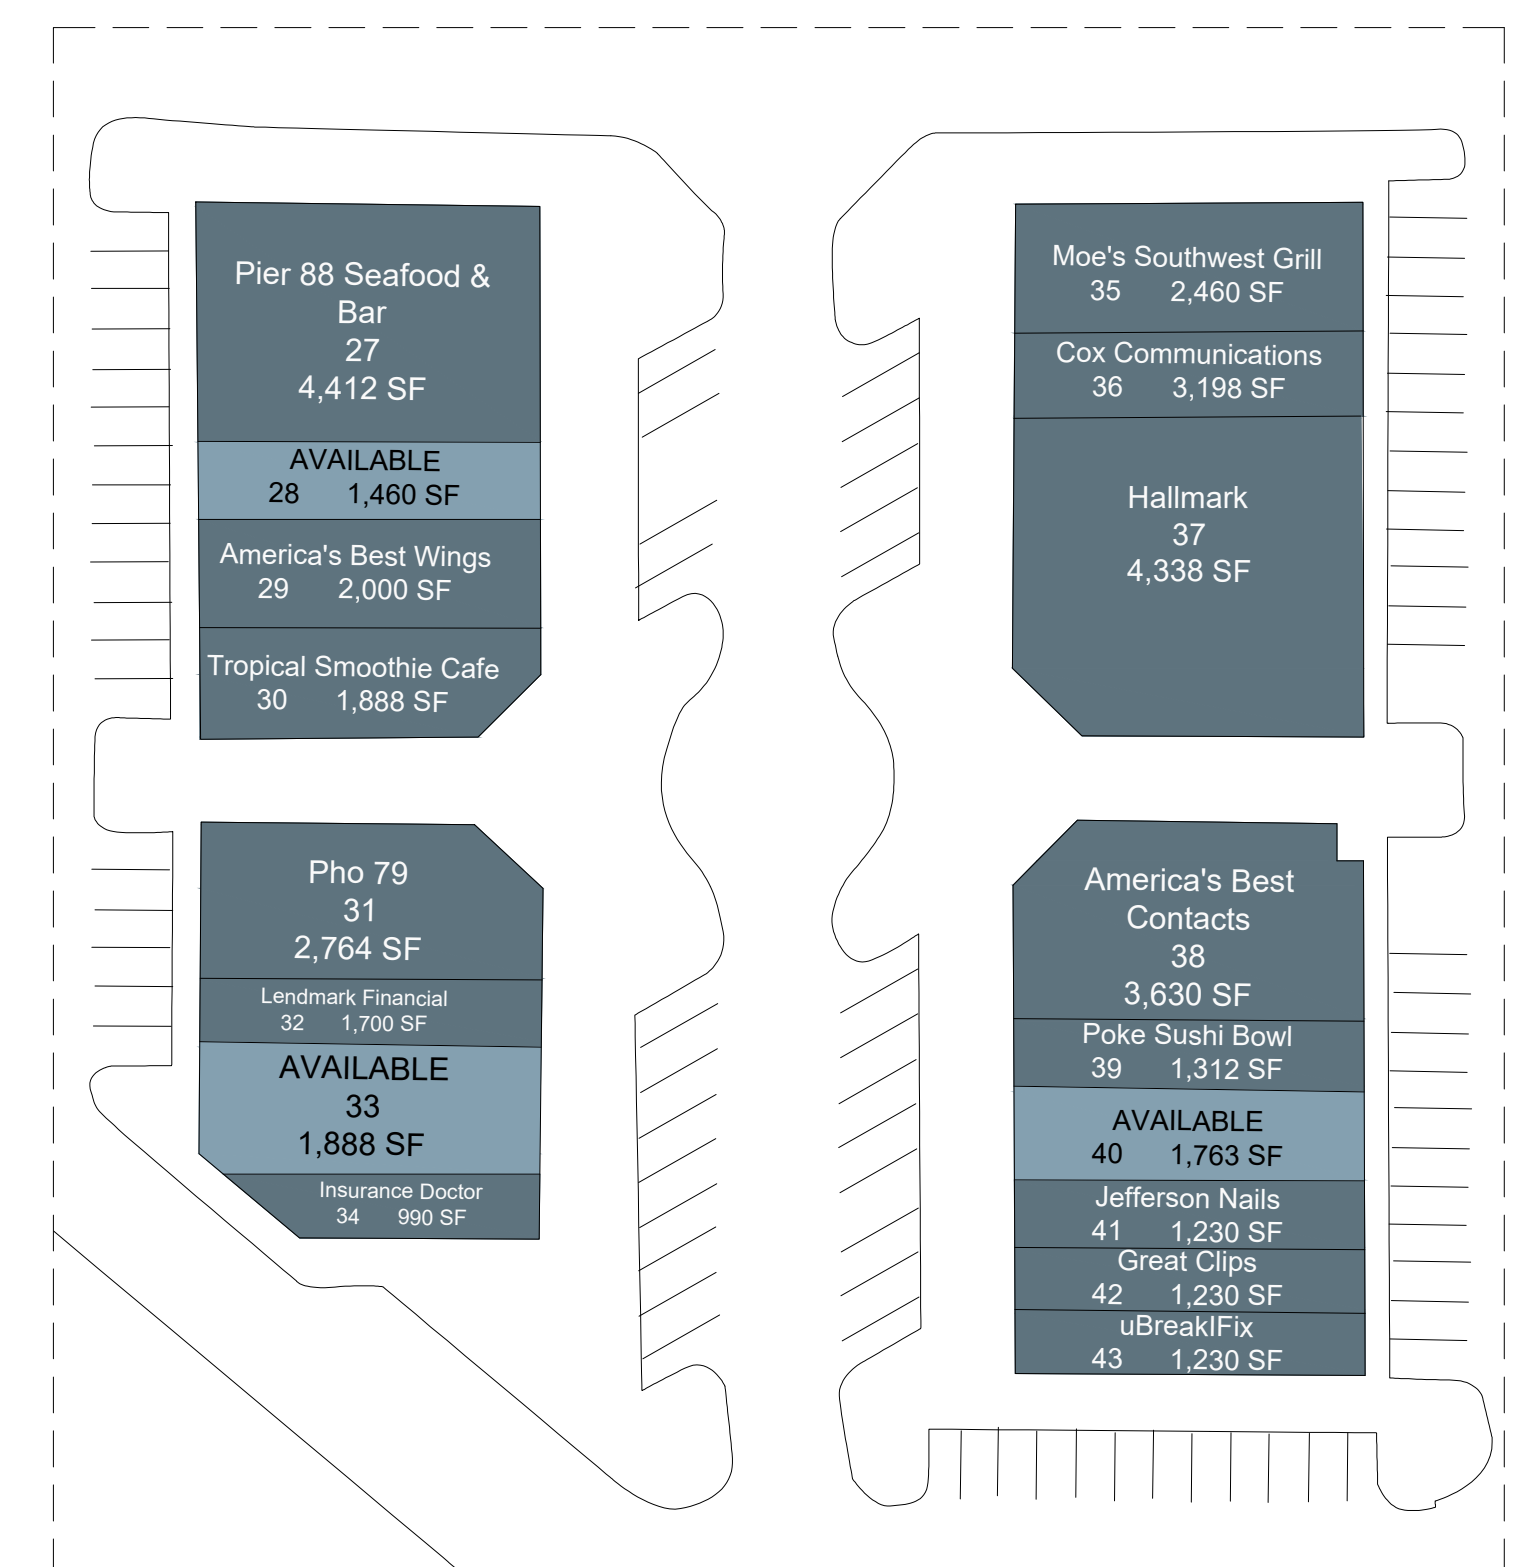

OVERALL SITE PLAN
1"=120'

RETAIL 'D'
1"=30'

RETAIL 'A'
1"=30'

RETAIL 'B'
1"=30'

RETAIL 'C'
1"=50'

RETAIL 'E'
1"=30'