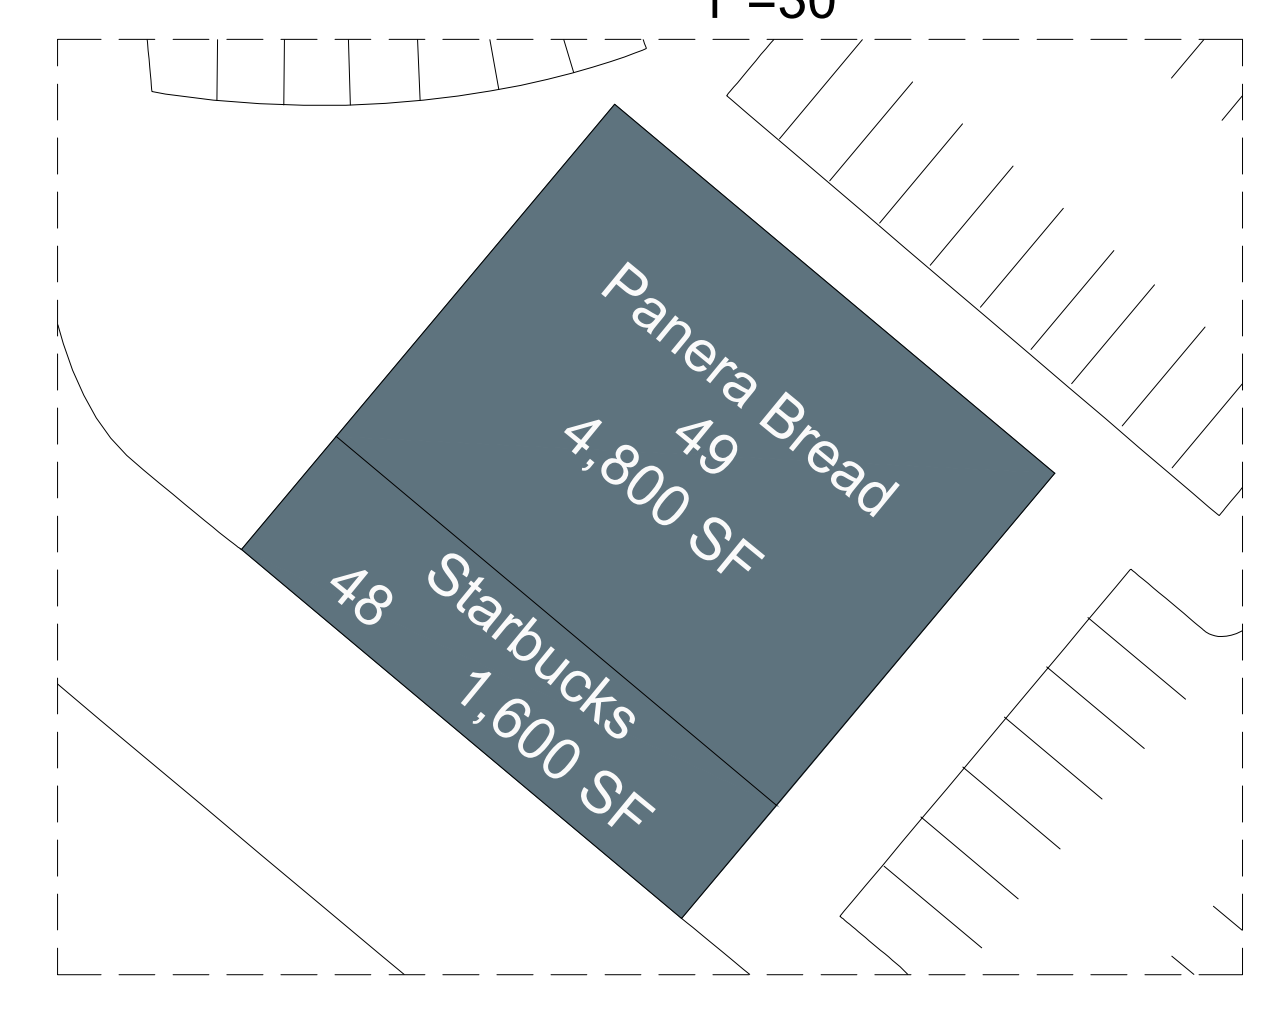

OVERALL SITE PLAN
1"=120'

RETAIL 'D'
1"=30'

RETAIL 'A'
1"=30'

RETAIL 'B'
1"=30'

RETAIL 'C'
1"=50'

RETAIL 'E'
1"=30'