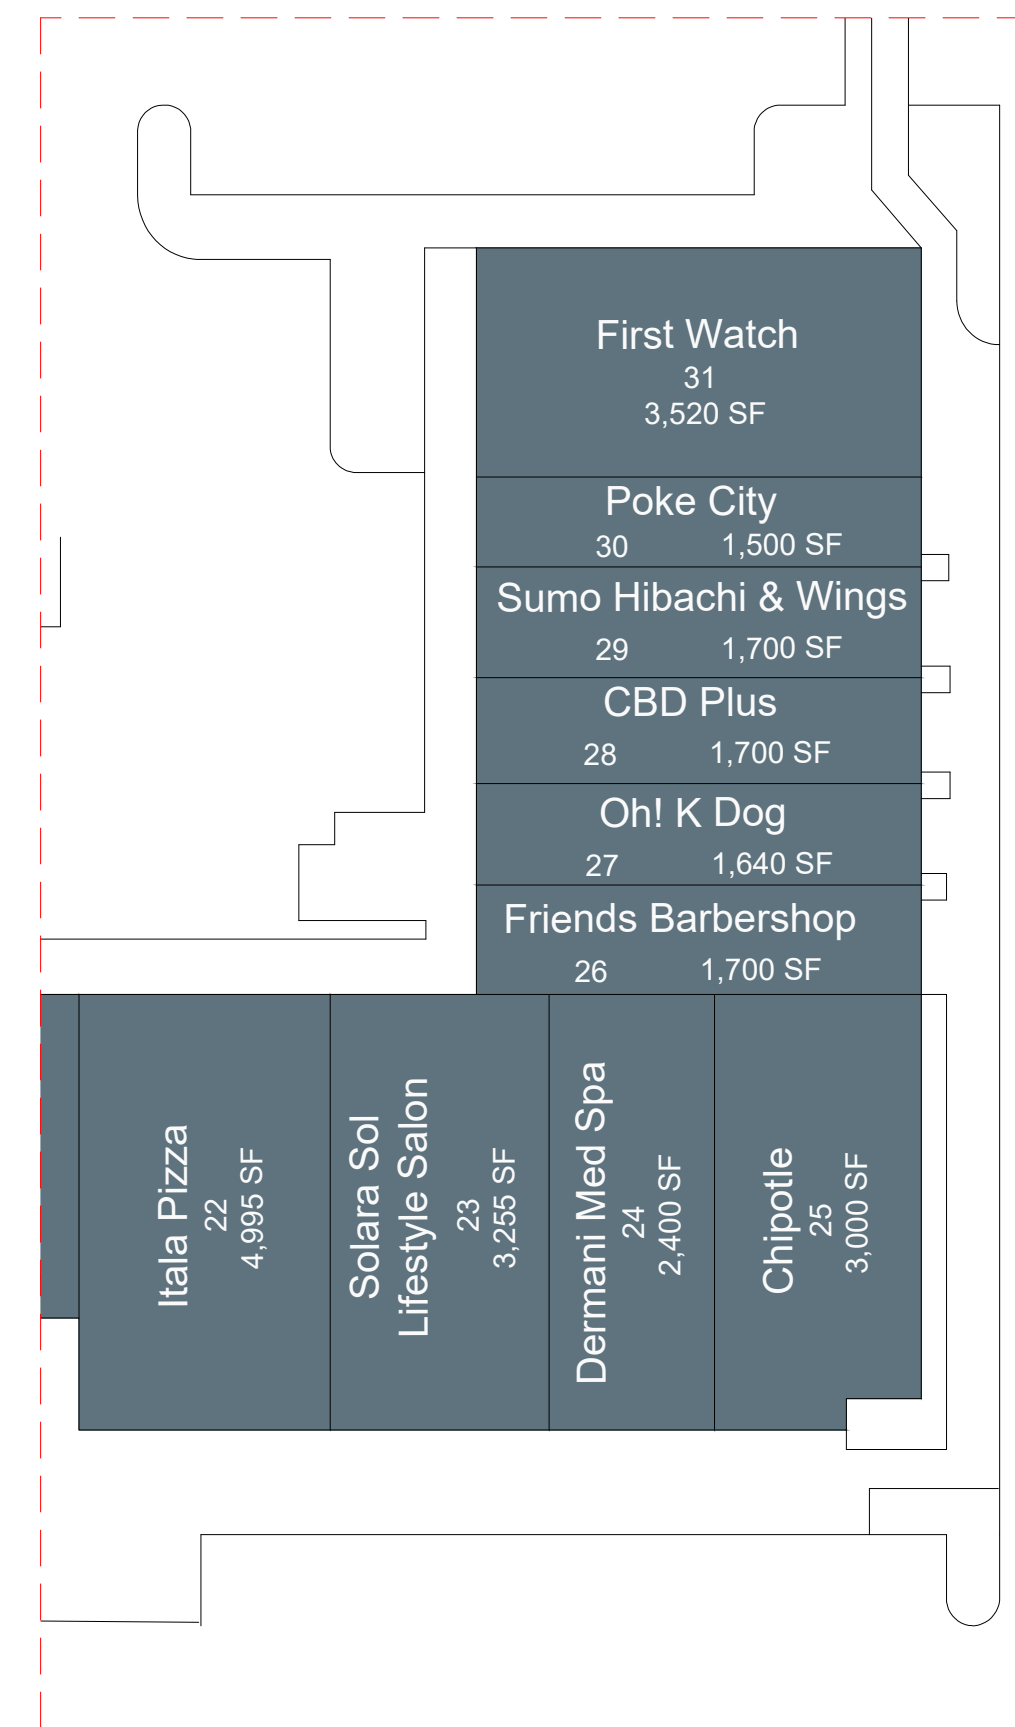

RETAIL "A"
SCALE: 1" = 20'

RETAIL "B"
SCALE: 1" = 20'

OVERALL SITE PLAN
SCALE: 1" = 30'