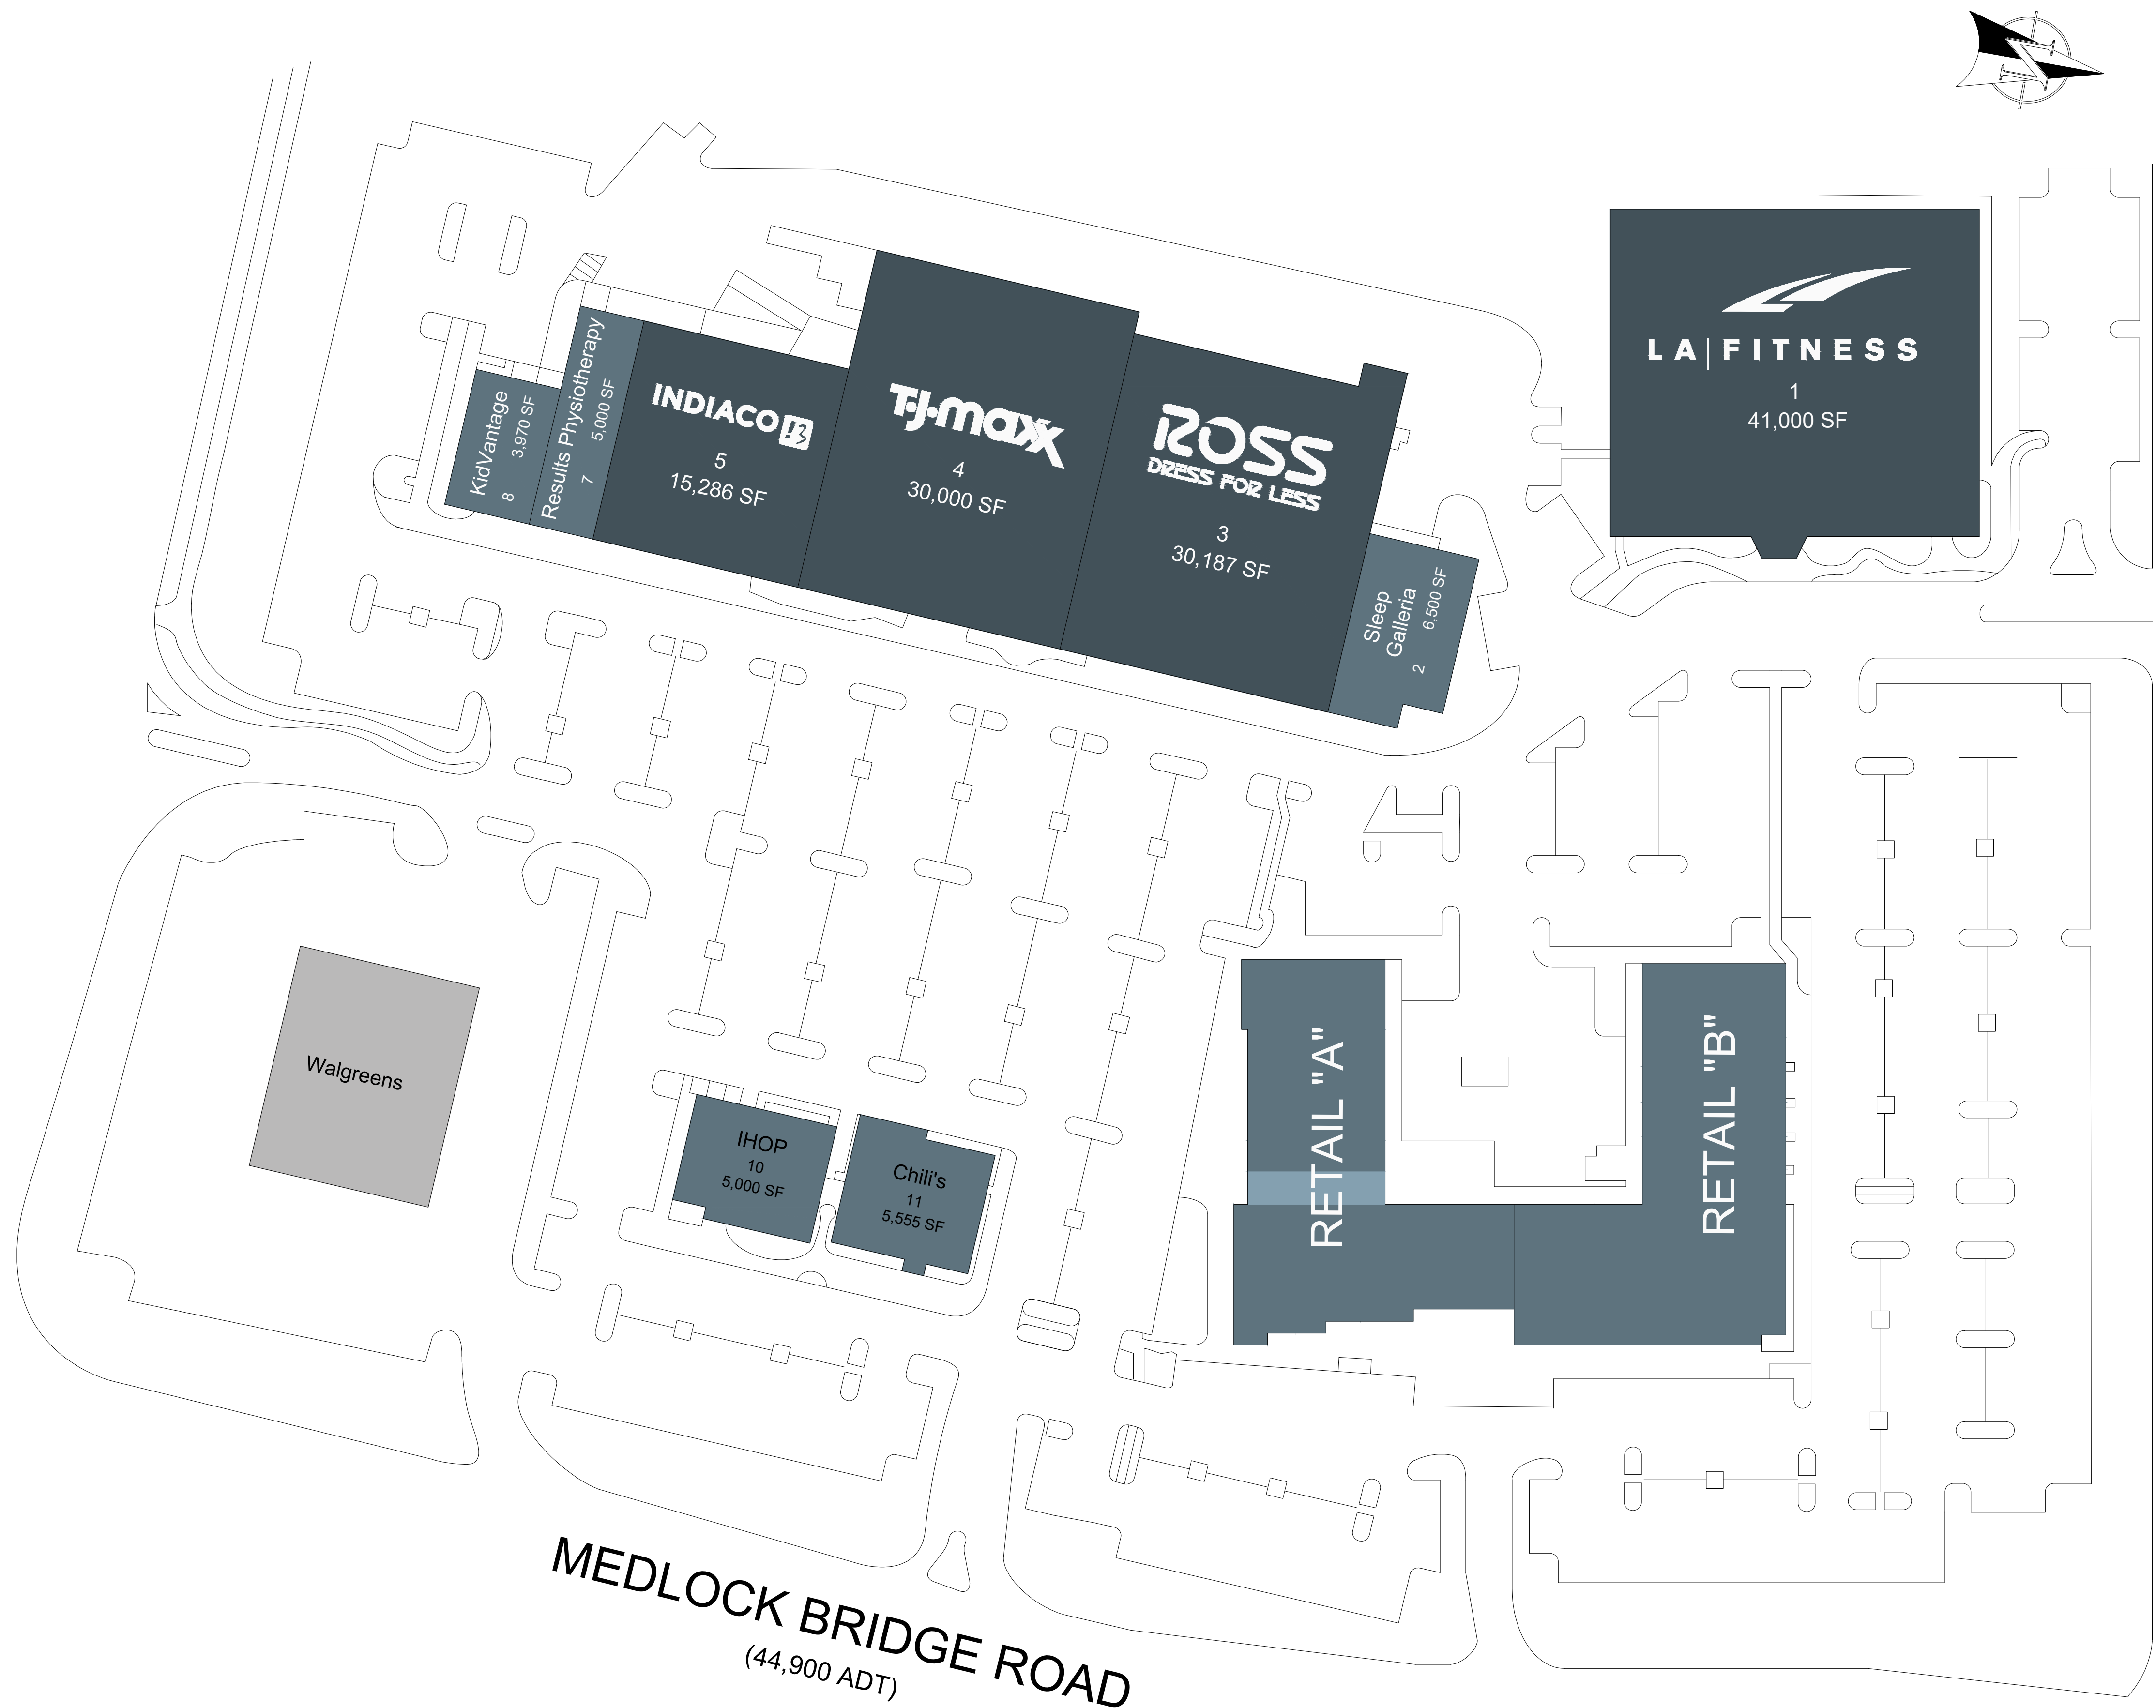

RETAIL "A"
SCALE: 1" = 20'

RETAIL "B"
SCALE: 1" = 20'

OVERALL SITE PLAN
SCALE: 1" = 30'