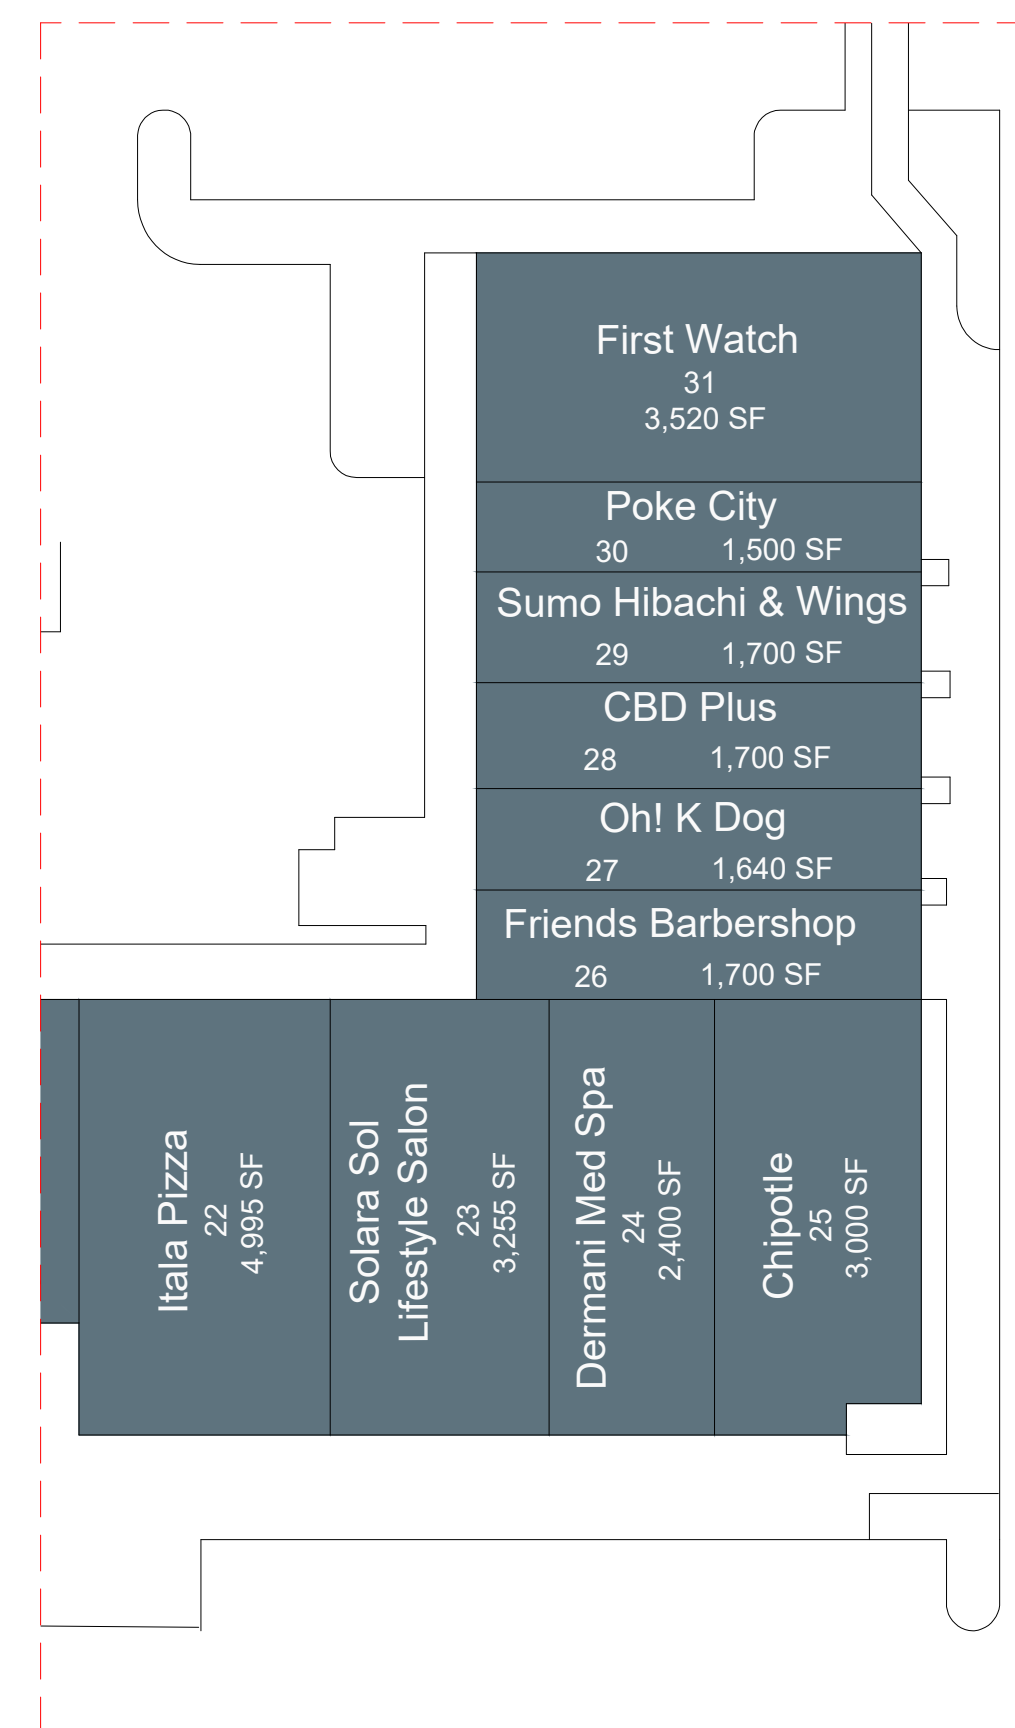

RETAIL "A"
SCALE: 1" = 20'

RETAIL "B"
SCALE: 1" = 20'

OVERALL SITE PLAN
SCALE: 1" = 30'