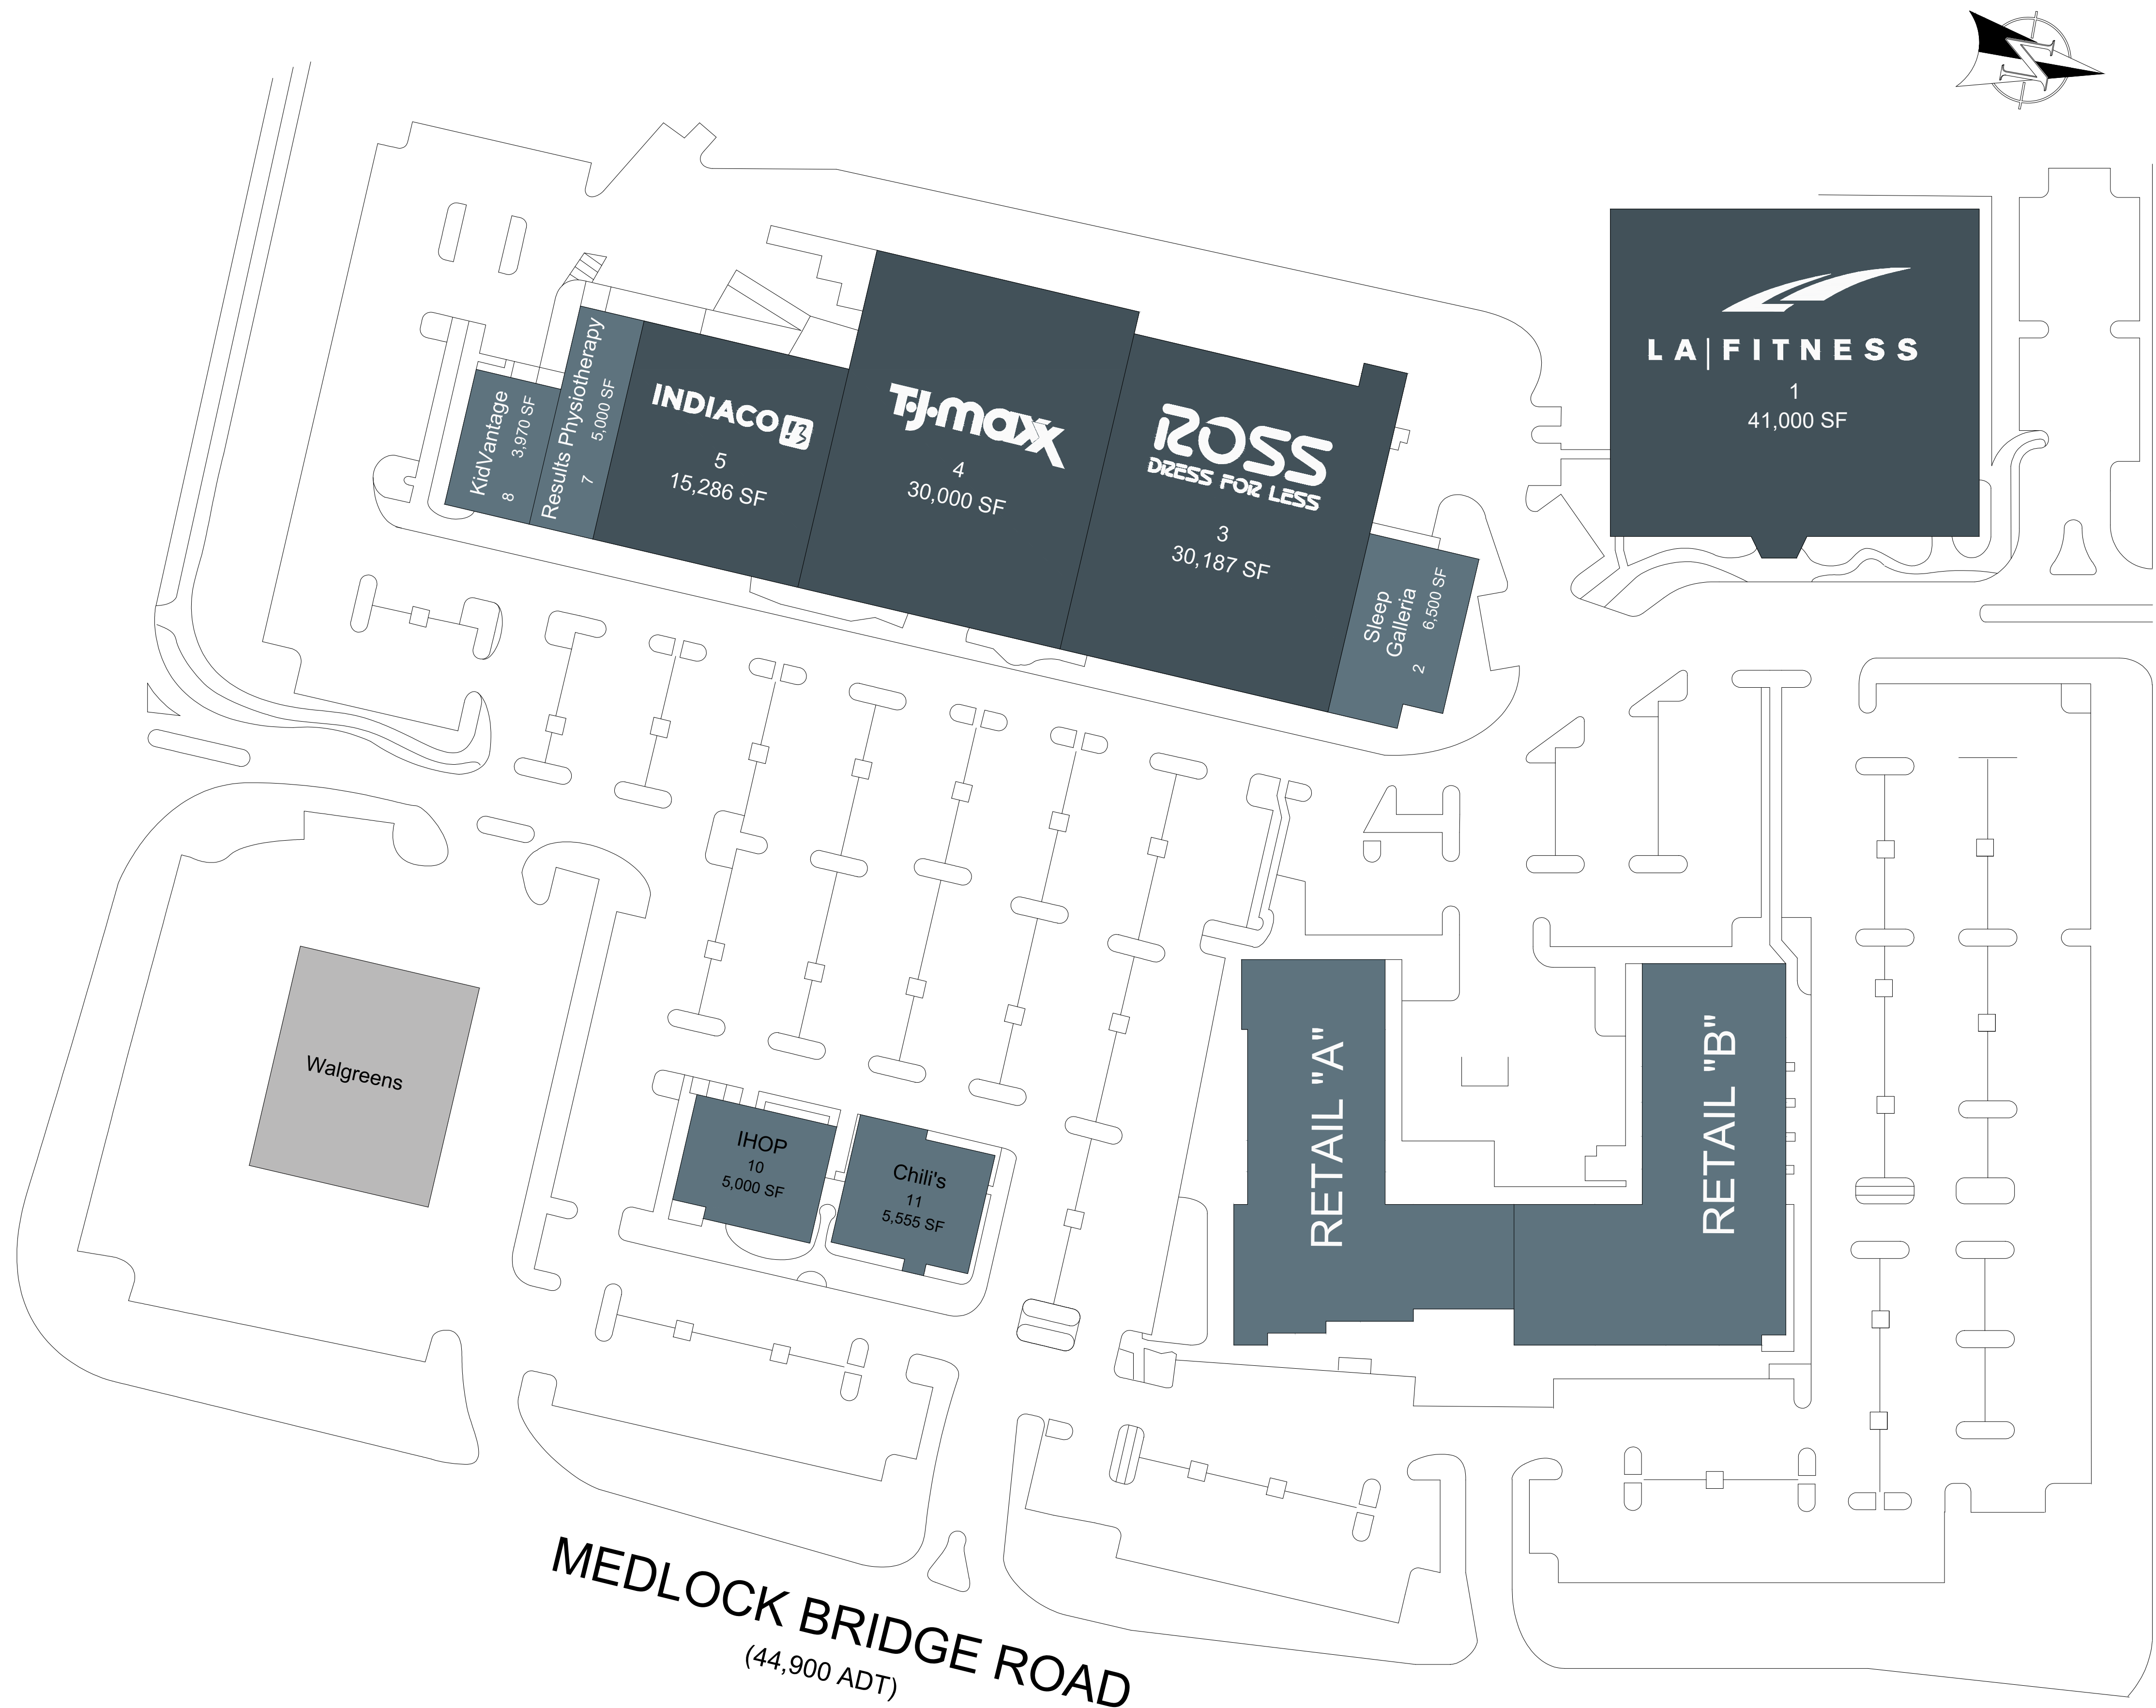

RETAIL "A"
SCALE: 1" = 20'

RETAIL "B"
SCALE: 1" = 20'

OVERALL SITE PLAN
SCALE: 1" = 30'