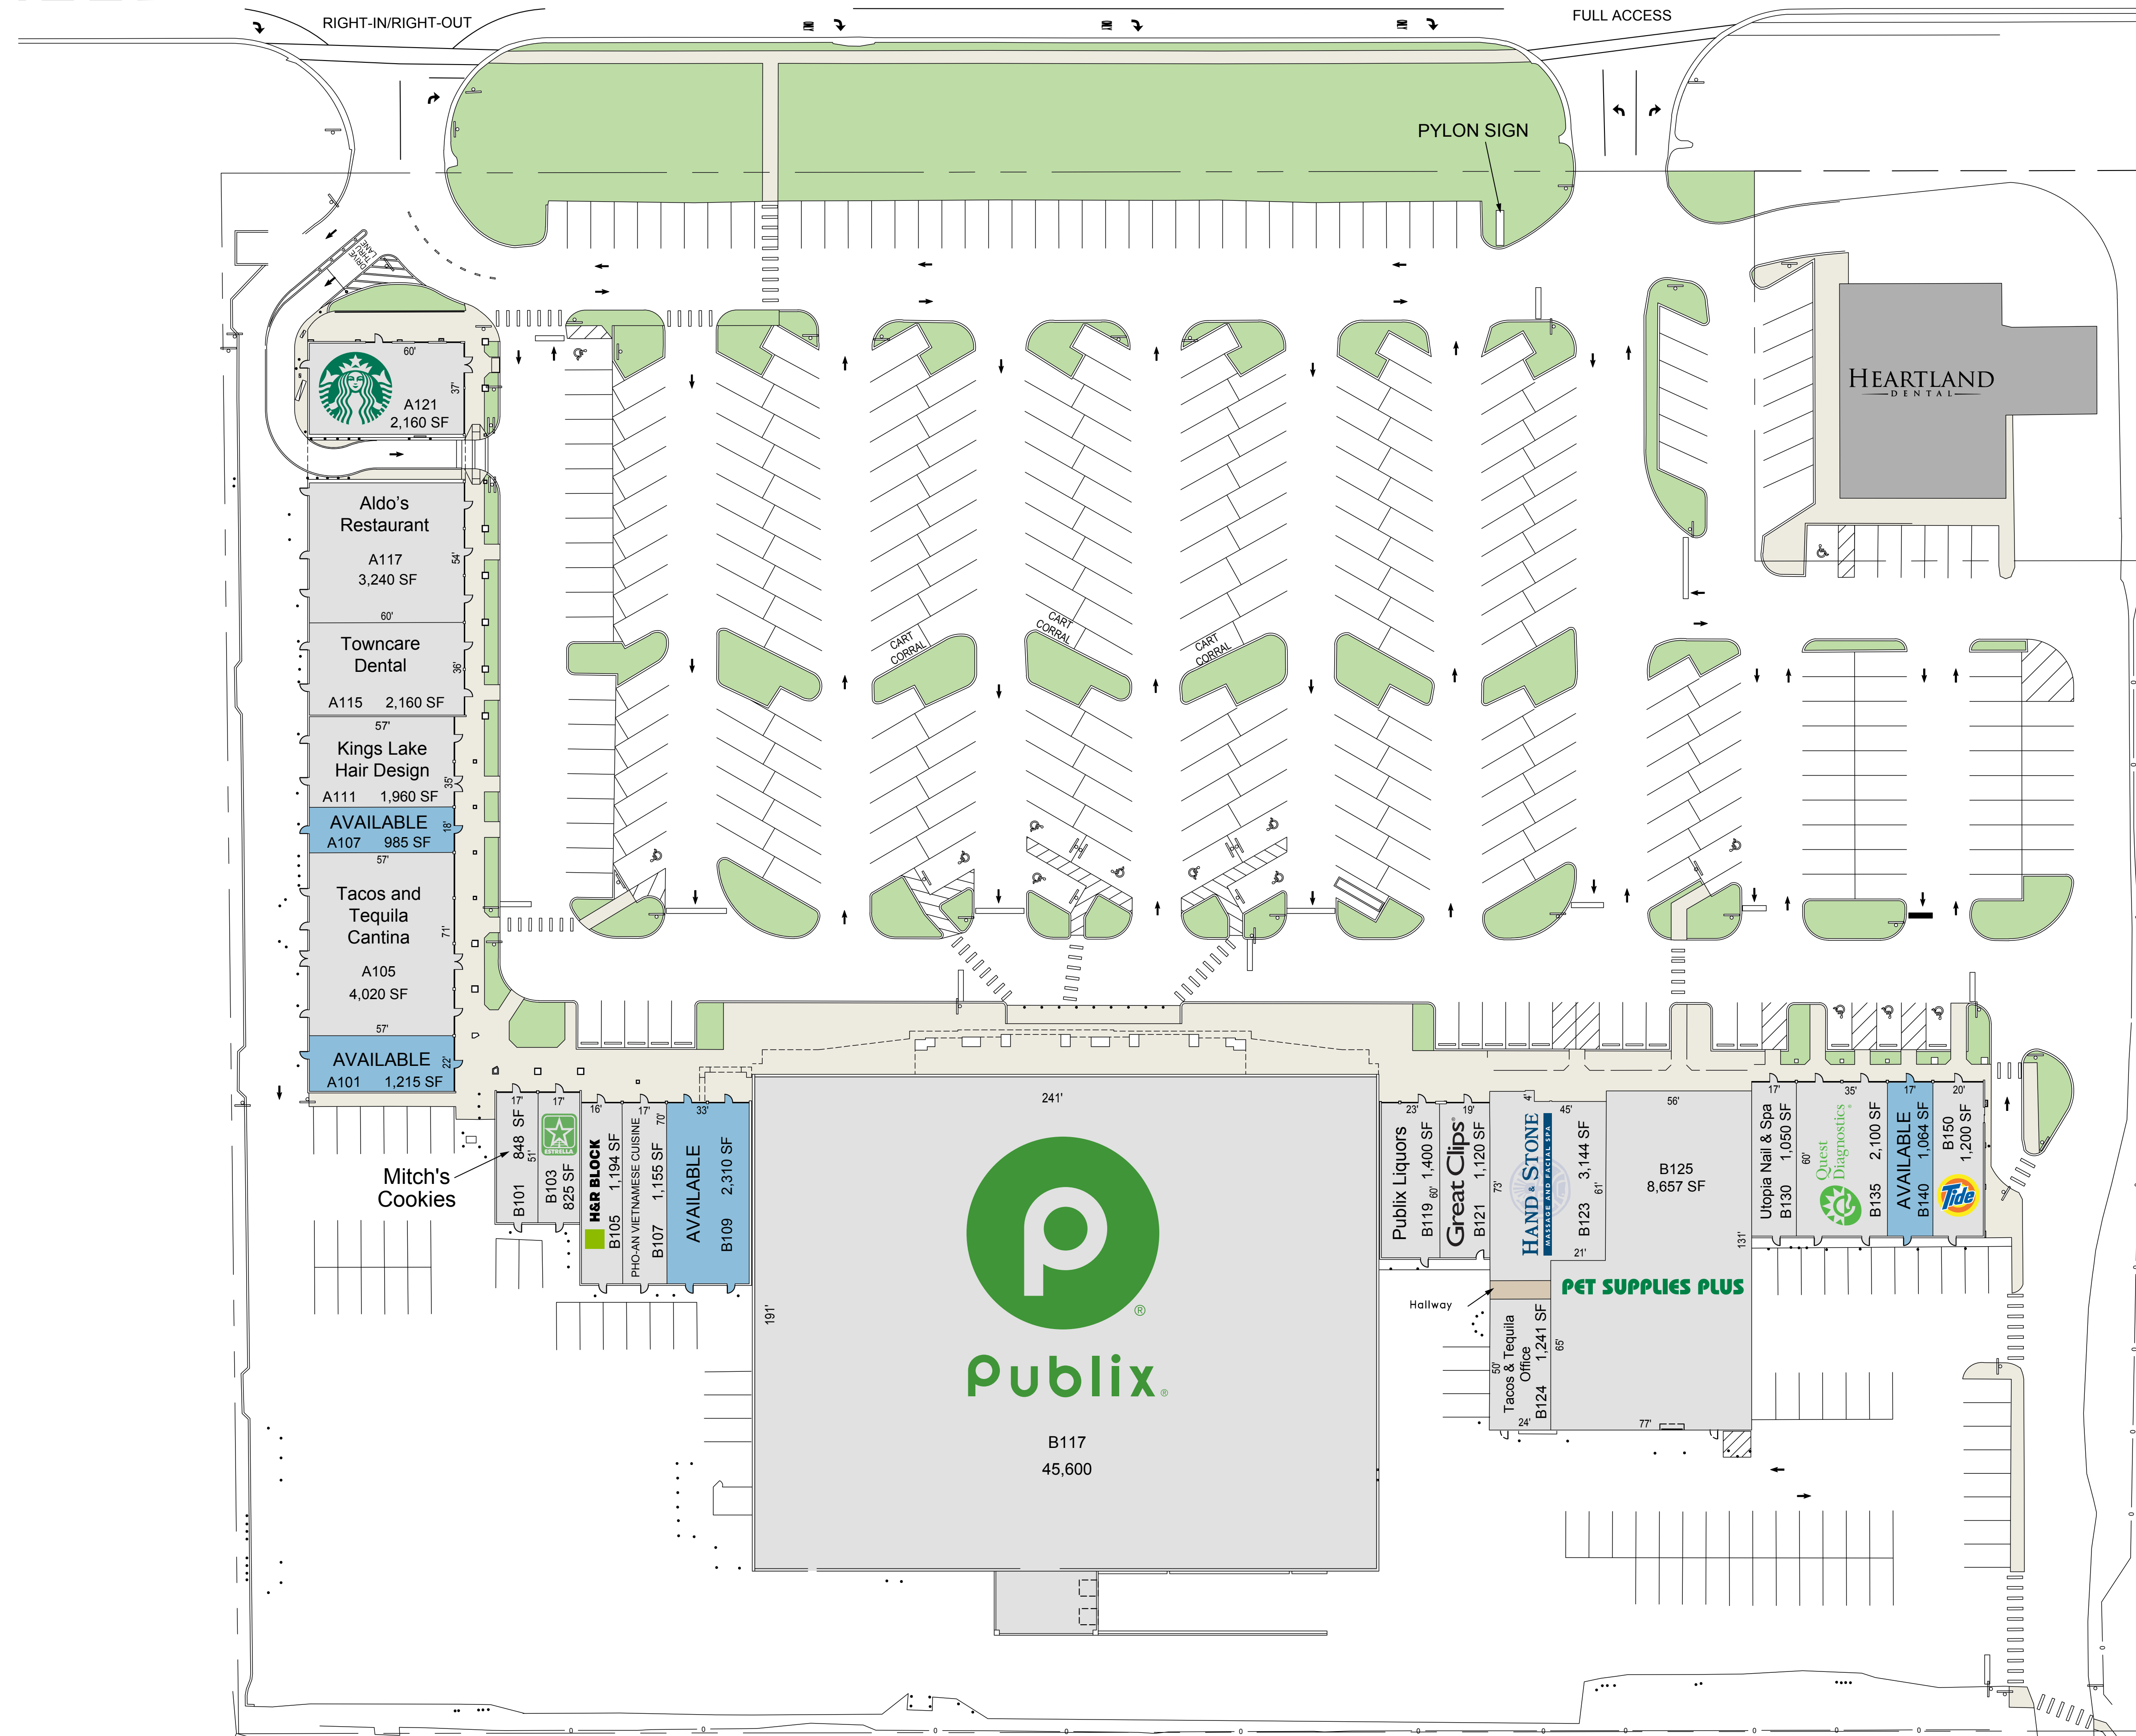

DAVIS BOULEVARD (S.R. 84)

(27,500 ADT)

A121
2,160 SF

Aldo's
Restaurant
A117
3,240 SF

Towncare
Dental
A115
2,160 SF

Kings Lake
Hair Design
A111
1,960 SF

AVAILABLE
A107
985 SF

Tacos and
Tequila
Cantina
A105
4,020 SF

AVAILABLE
A101
1,215 SF

Mitch's
Cookies
B101
848 SF

B103
625 SF

HSR BLOCK
B105
1,194 SF

PHO-VIETNAMESE CUISINE
B107
1,155 SF

AVAILABLE
B109
2,310 SF

B117
45,600

PYLON SIGN

HEARTLAND
DENTAL

Publix Liquors
B119
1,400 SF

Great Clips
B121
1,120 SF

PET SUPPLIES PLUS

B125
8,657 SF

Utopia Nail & Spa
B130
1,050 SF

Quest
Diagnostics
B135
2,100 SF

AVAILABLE
B140
1,064 SF

Tide
B150
1,200 SF