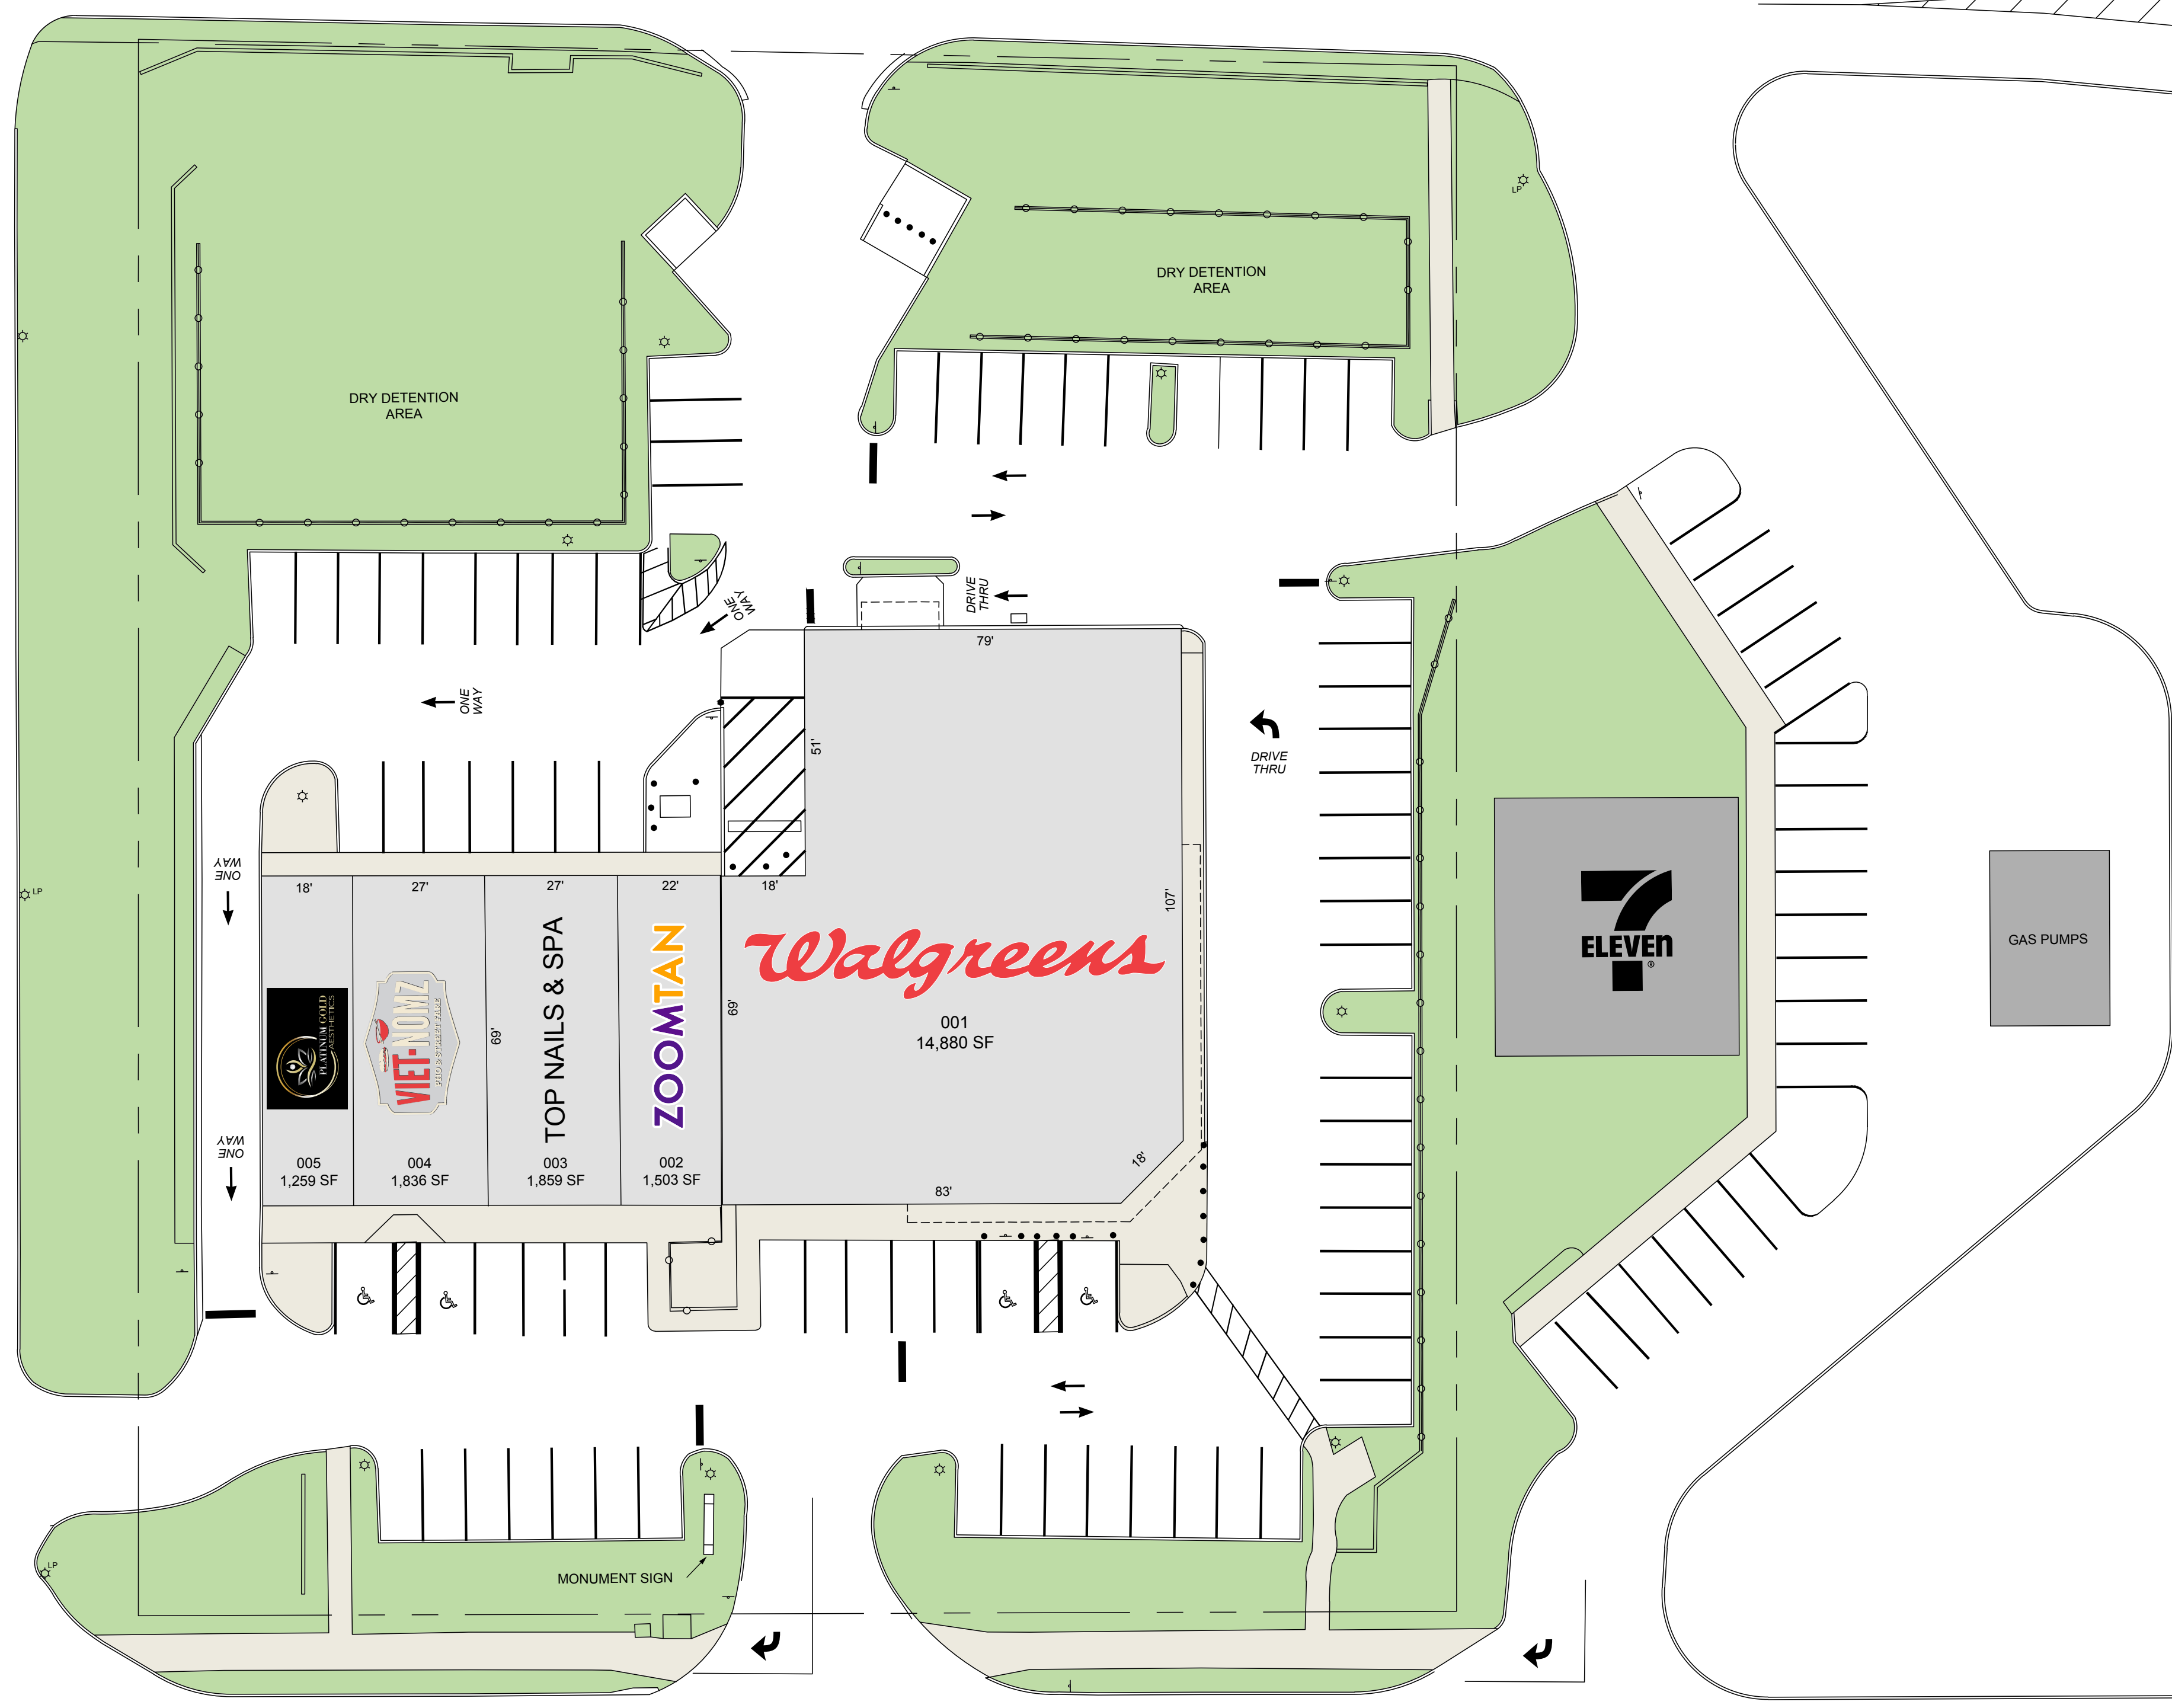

N. SUN DRIVE

RINEHART ROAD
(27,500 ADT)

LAKE MARY CITY PARK

W. LAKE MARY BLVD.
(17,600 ADT)