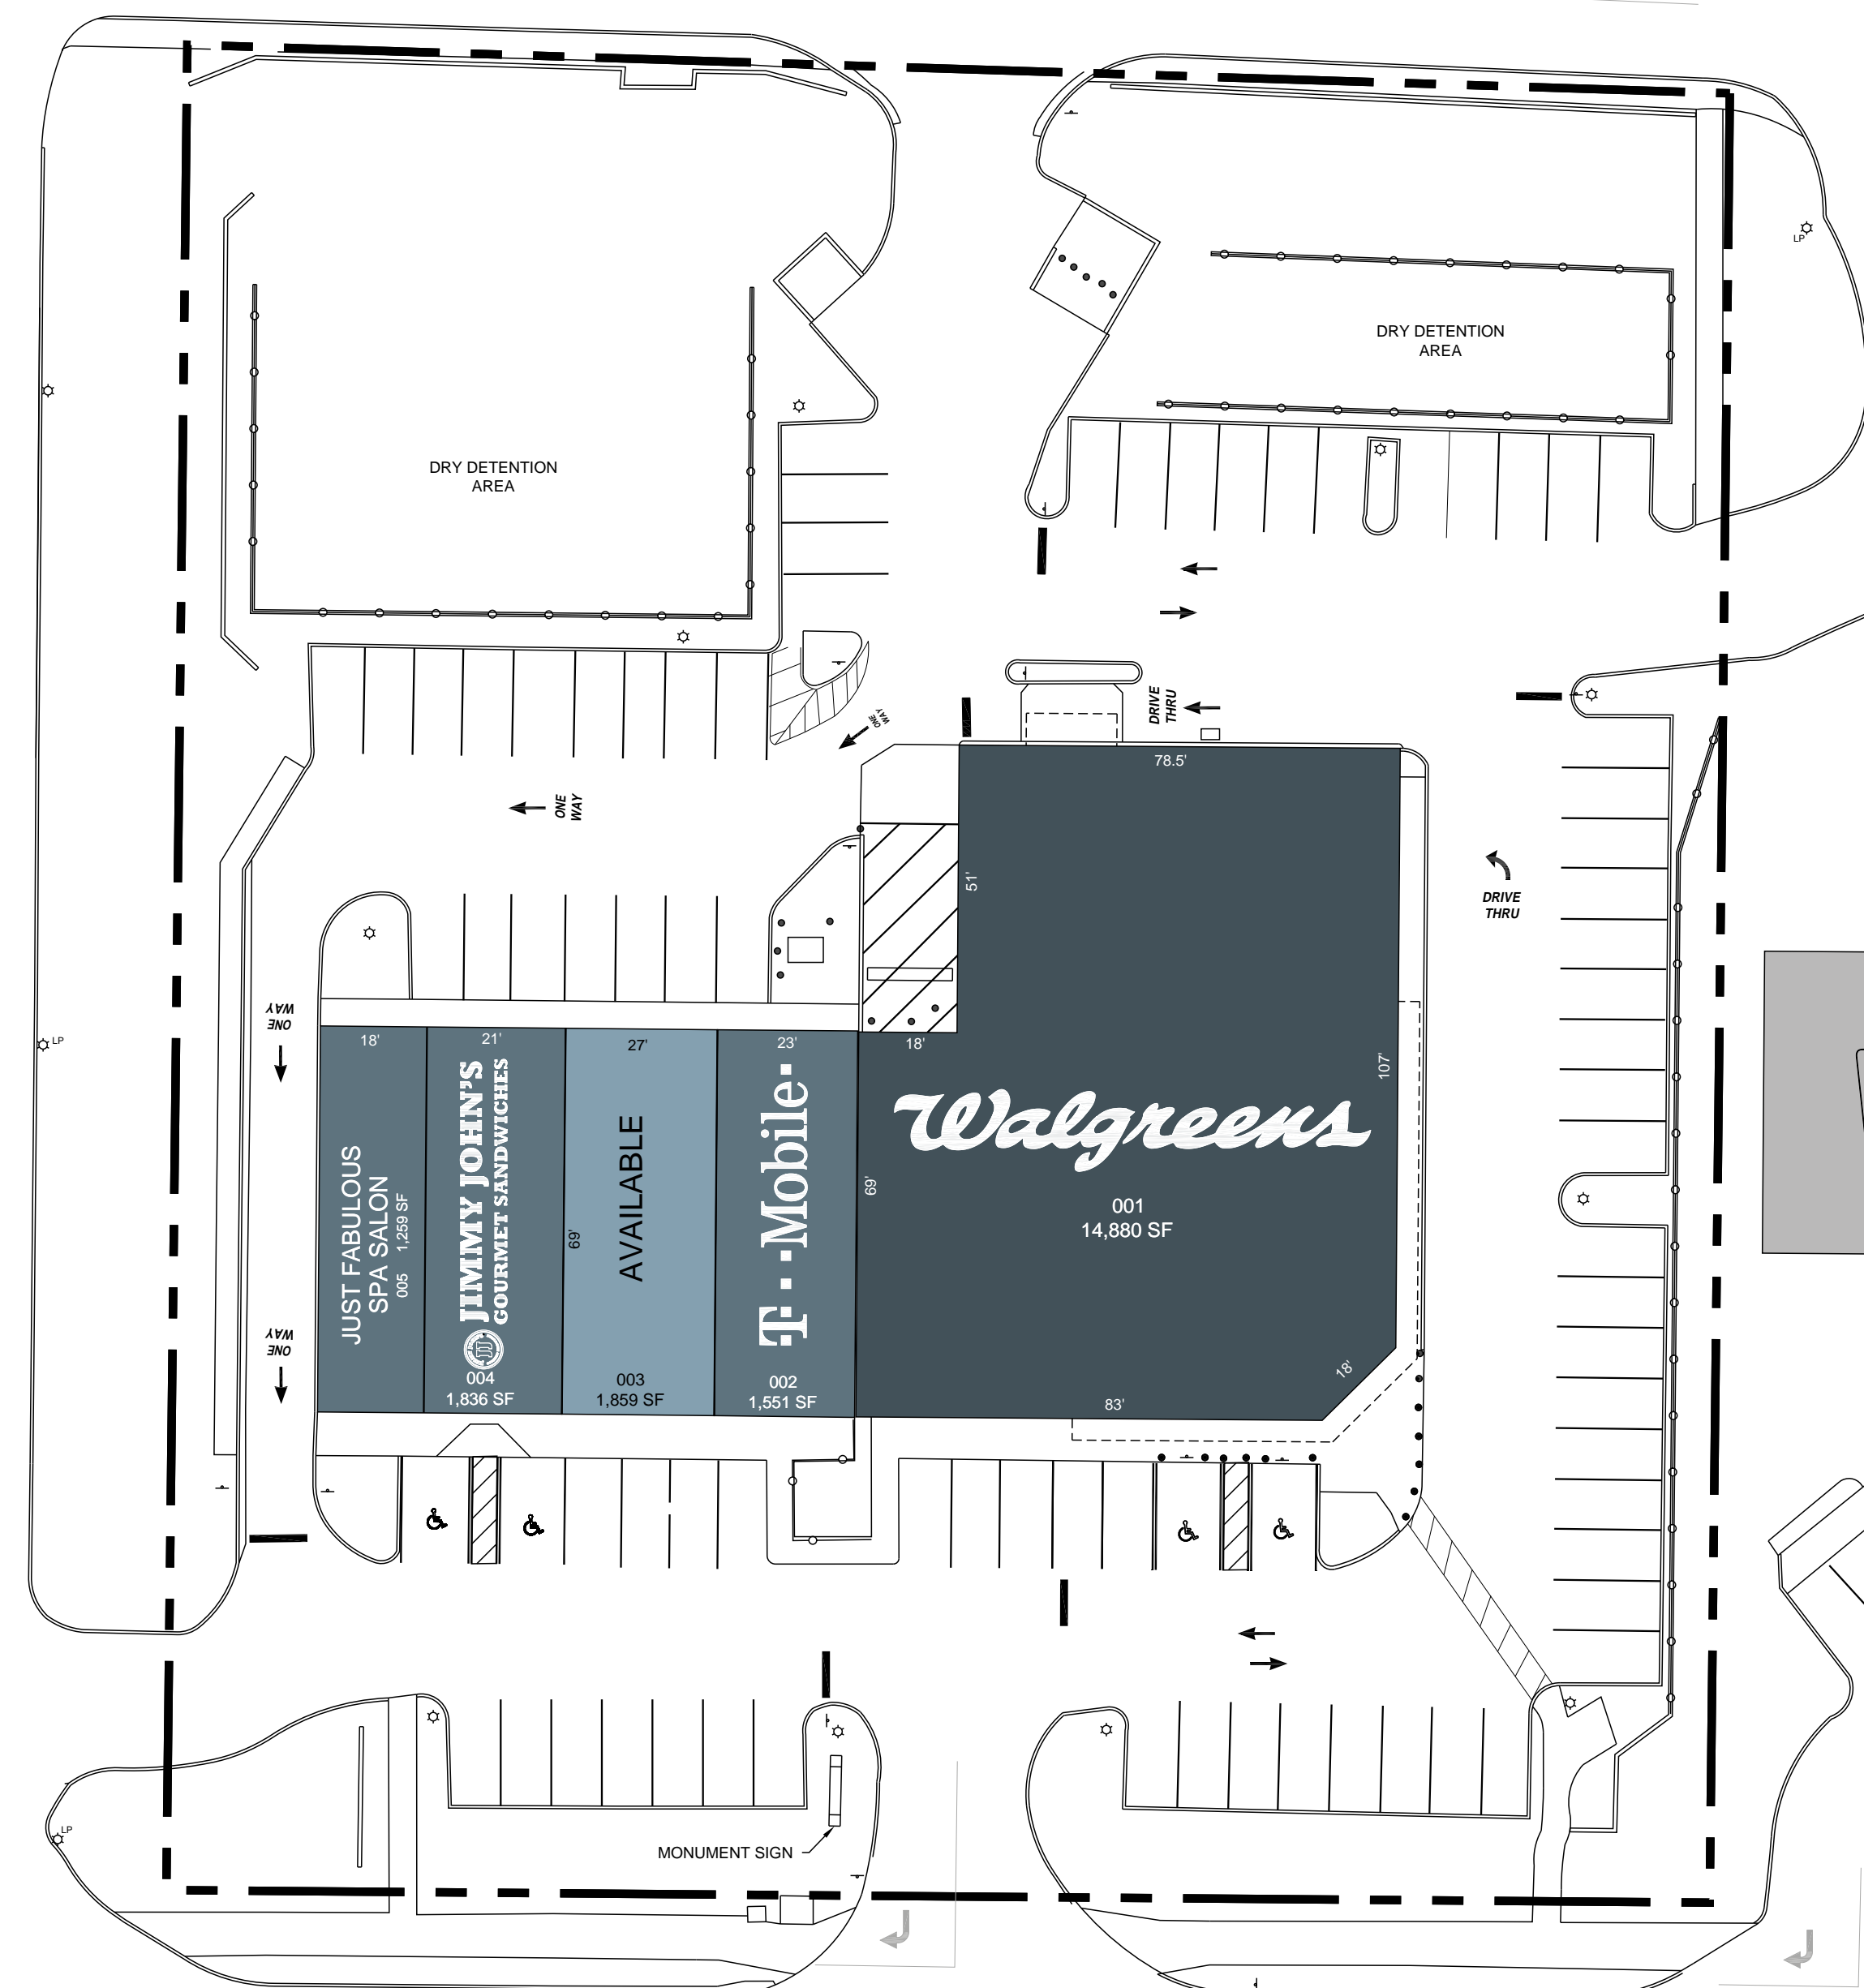

N. SUN DRIVE

RINEHART ROAD
(32,000 ADT)

LAKE MARY CITY PARK

W. LAKE MARY BLVD.
(22,000 ADT)

TARGET

WELLS FARGO