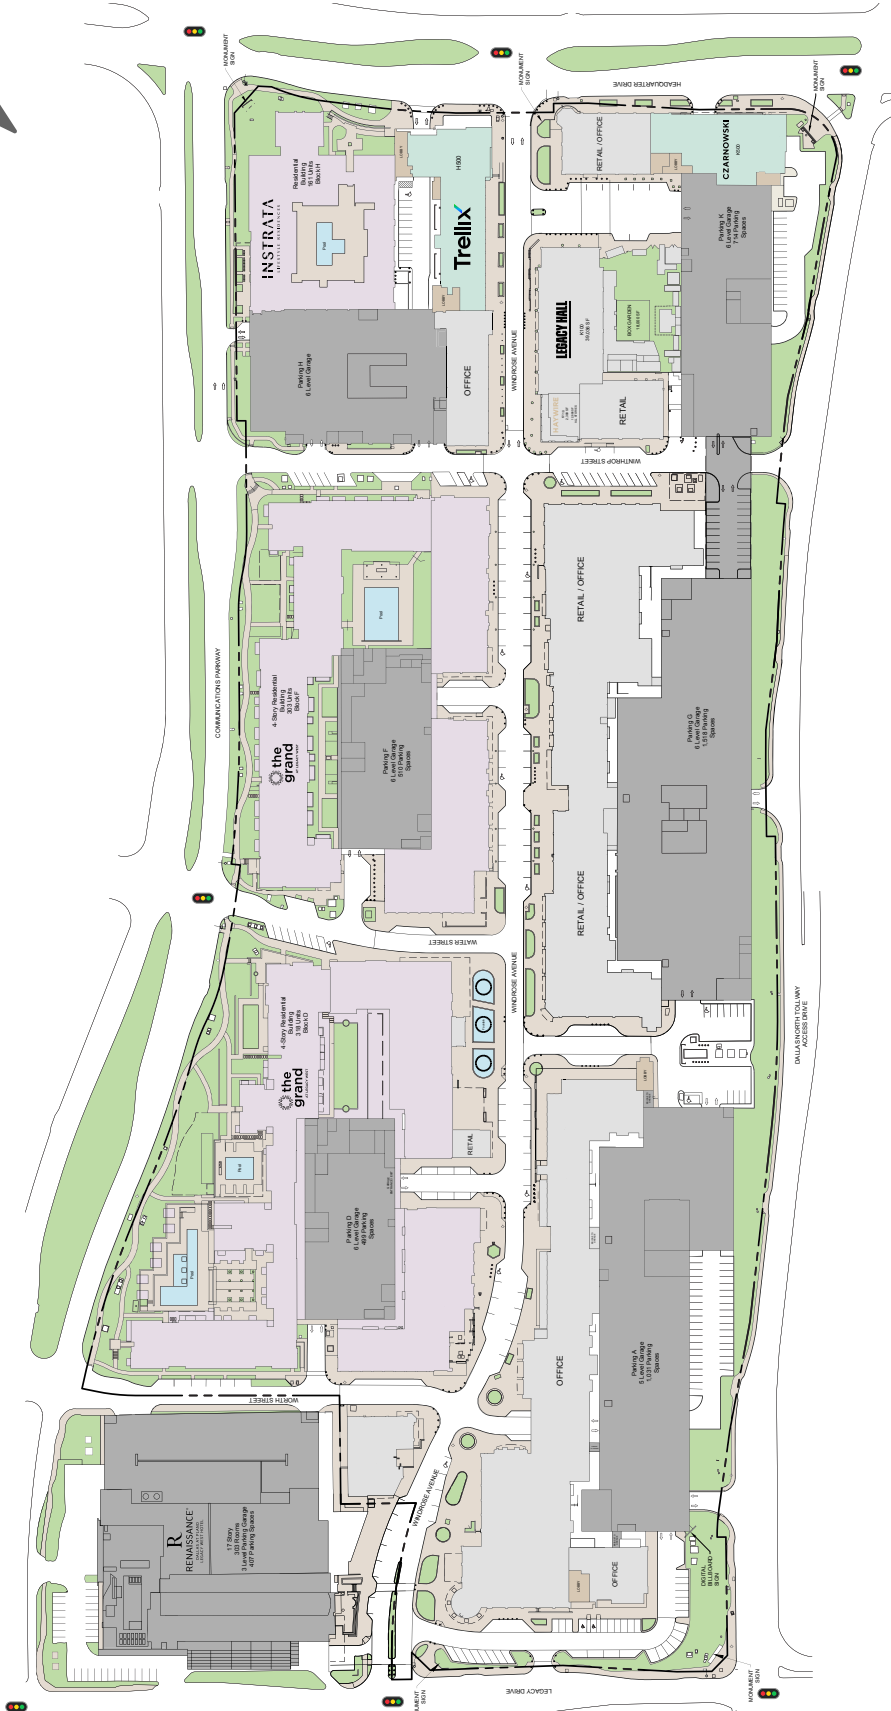

LEGACY WEST

5908 Headquarters Drive | Plano, TX 75024

317-577-5600 kiterealty.com

KRG
LISTED
NYSE