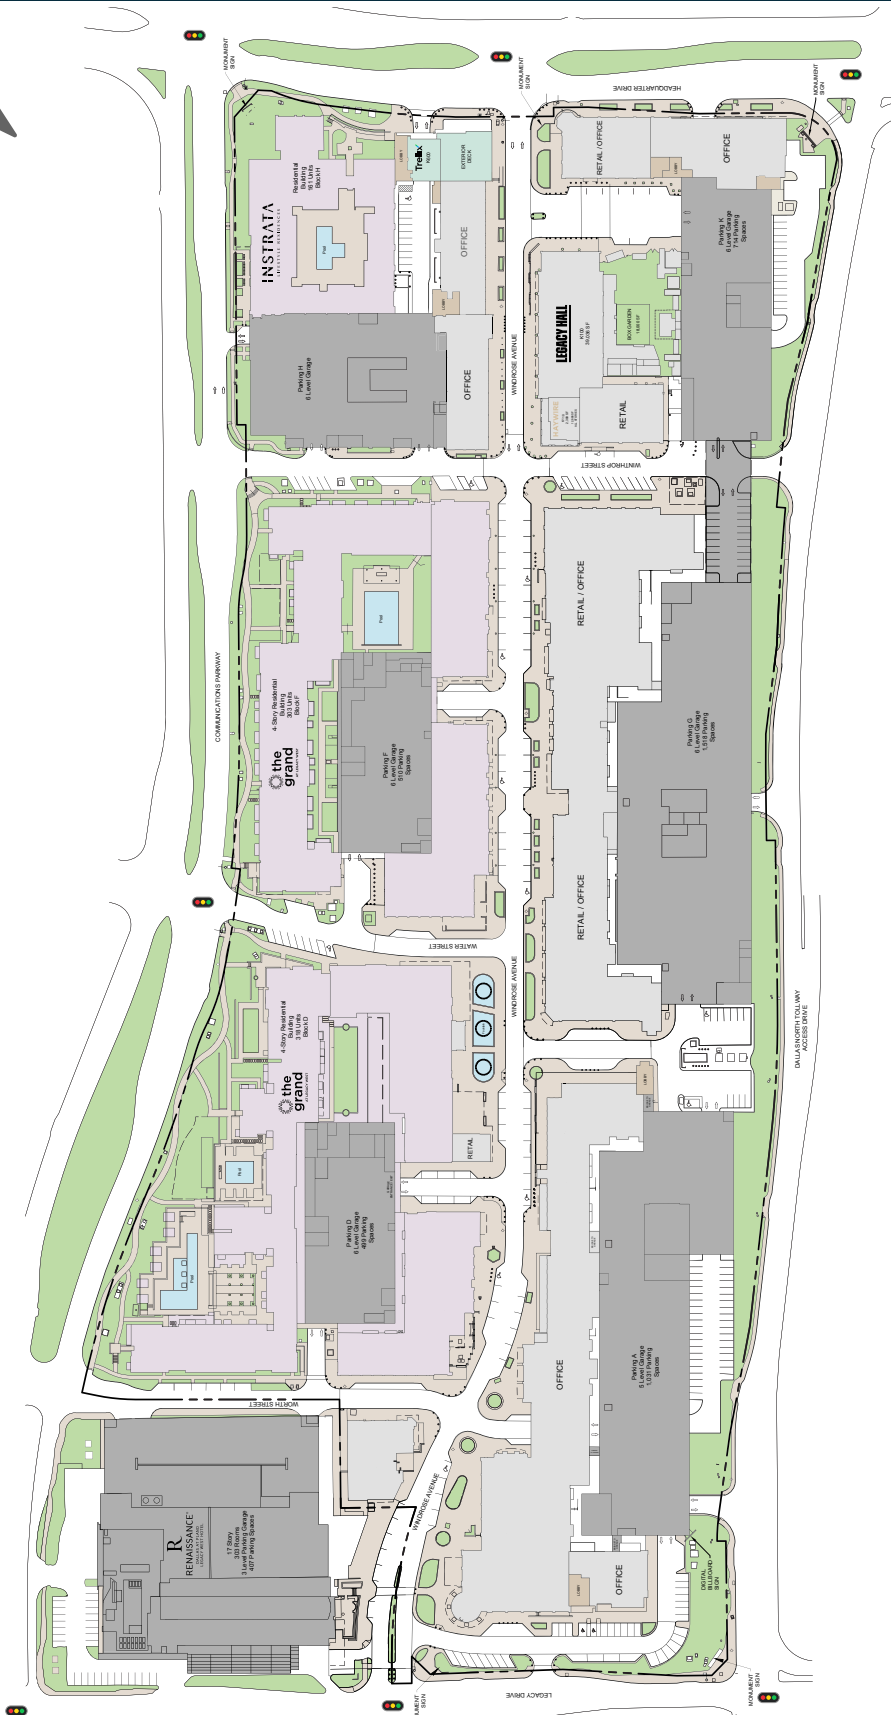

LEGACY WEST

5908 Headquarters Drive | Plano, TX 75024

317-577-5600 kiterealty.com

KRG
LISTED
NYSE