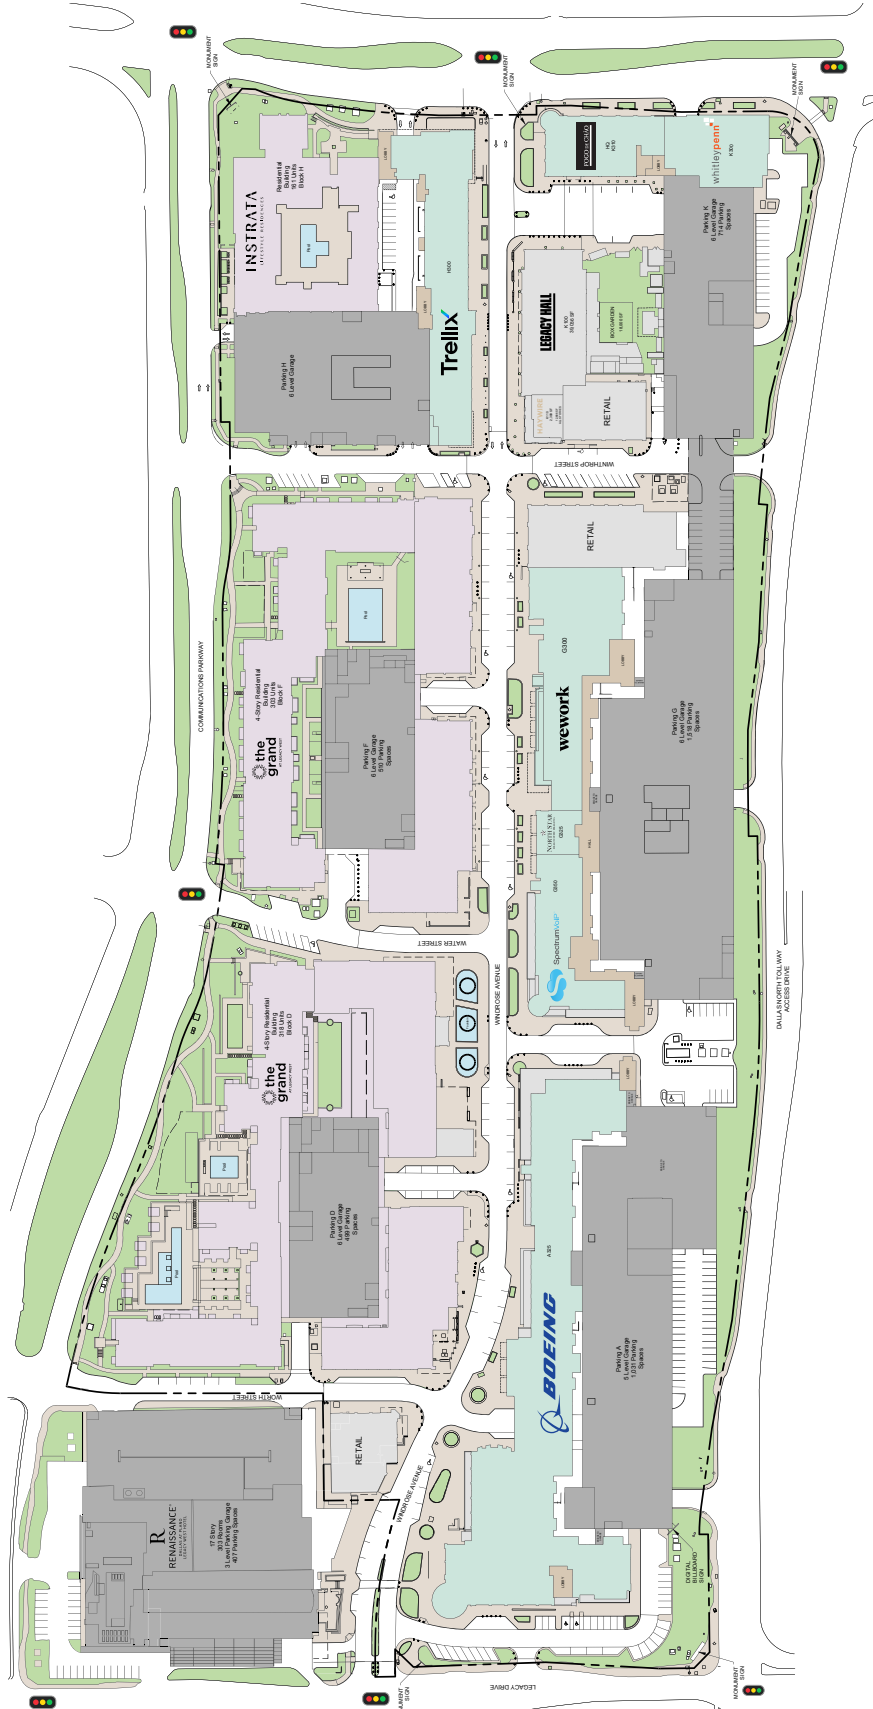

LEGACY WEST

5908 Headquarters Drive | Plano, TX 75024

317-577-5600 kiterealty.com

KRG
LISTED
NYSE