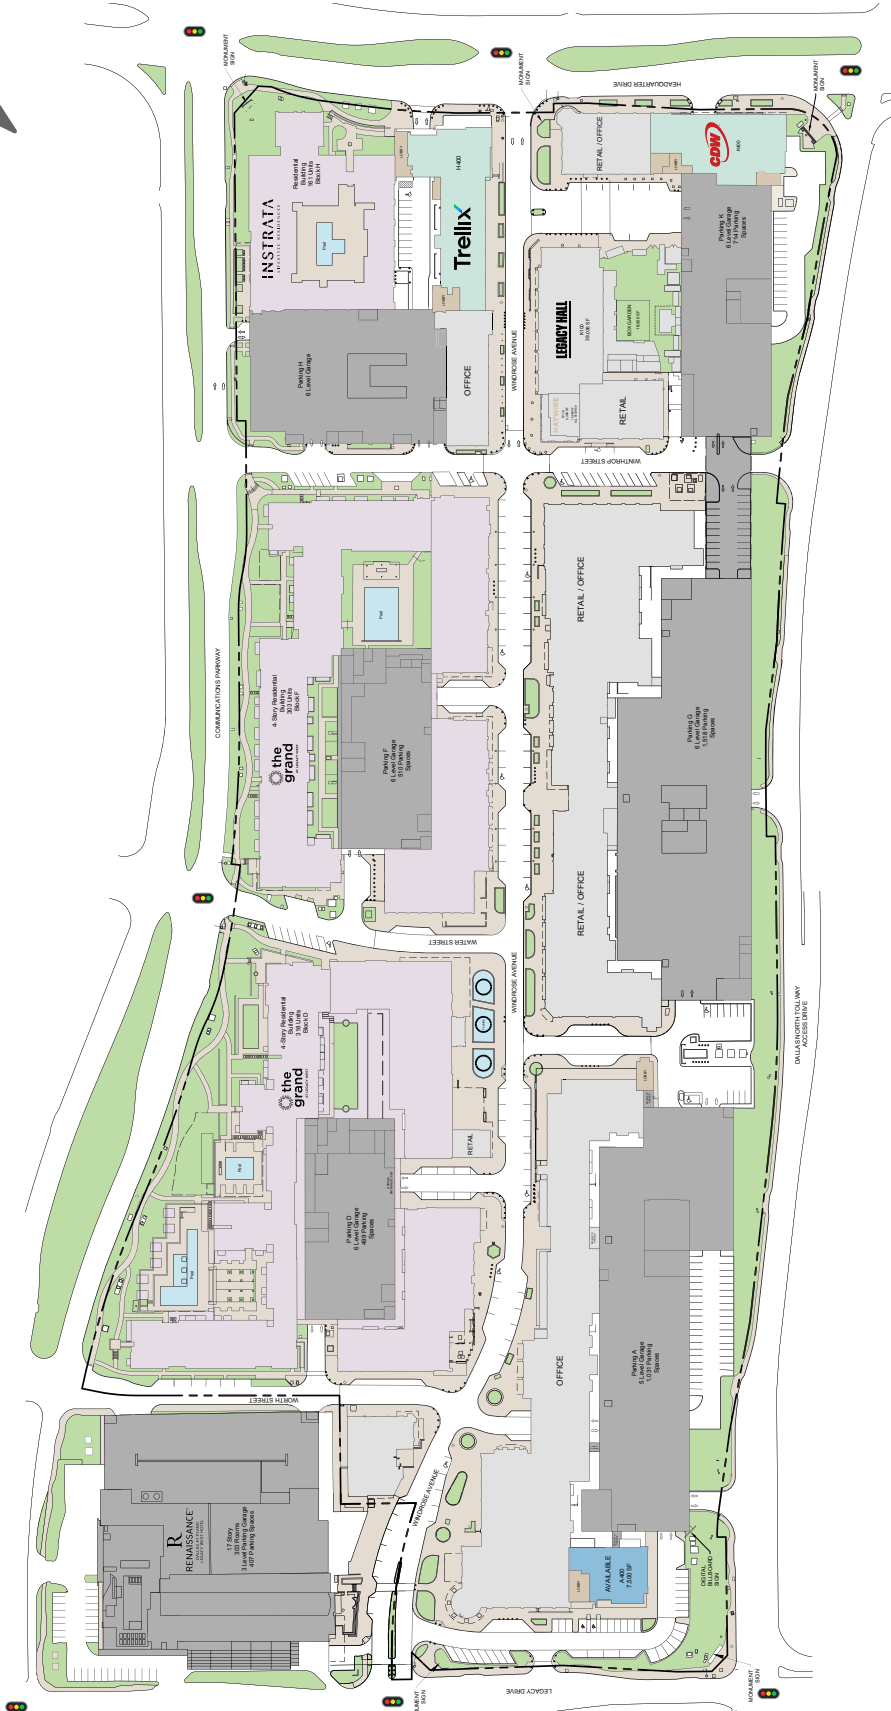

LEGACY WEST

5908 Headquarters Drive | Plano, TX 75024

317-577-5600 kiterealty.com

KRG
LISTED
NYSE