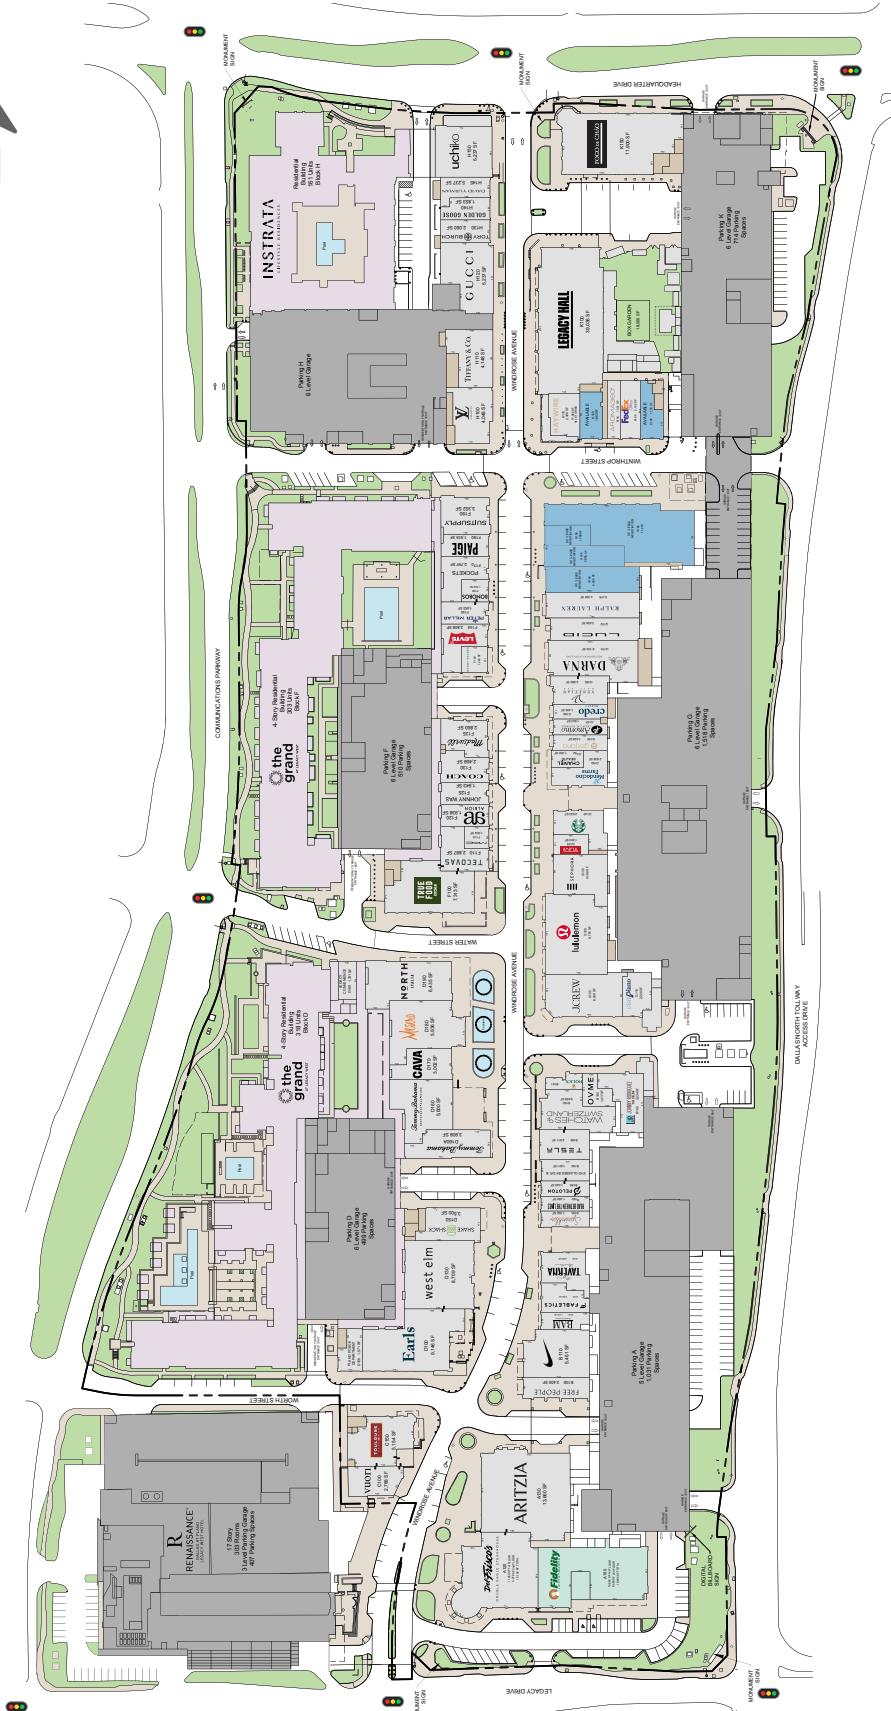

LEGACY WEST

5908 Headquarters Drive | Plano, TX 75024

317-577-5600 kiterealty.com

KRG
LISTED
NYSE