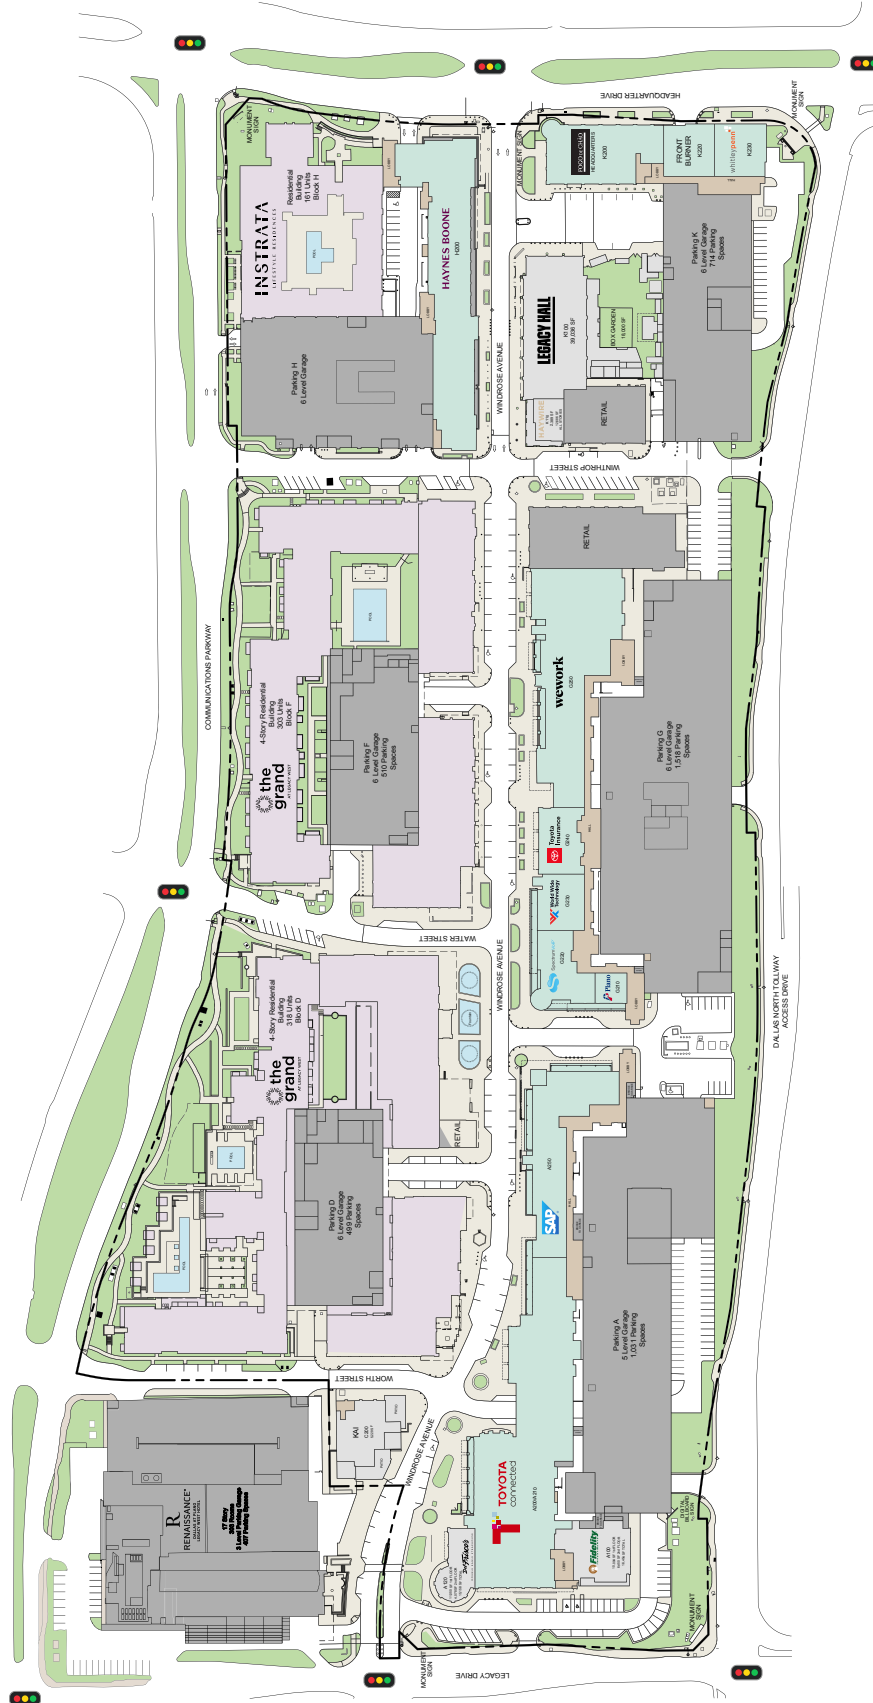

LEGACY WEST

5908 Headquarters Drive | Plano, TX 75024

317-577-5600 kiterealty.com

KRG
LISTED
NYSE