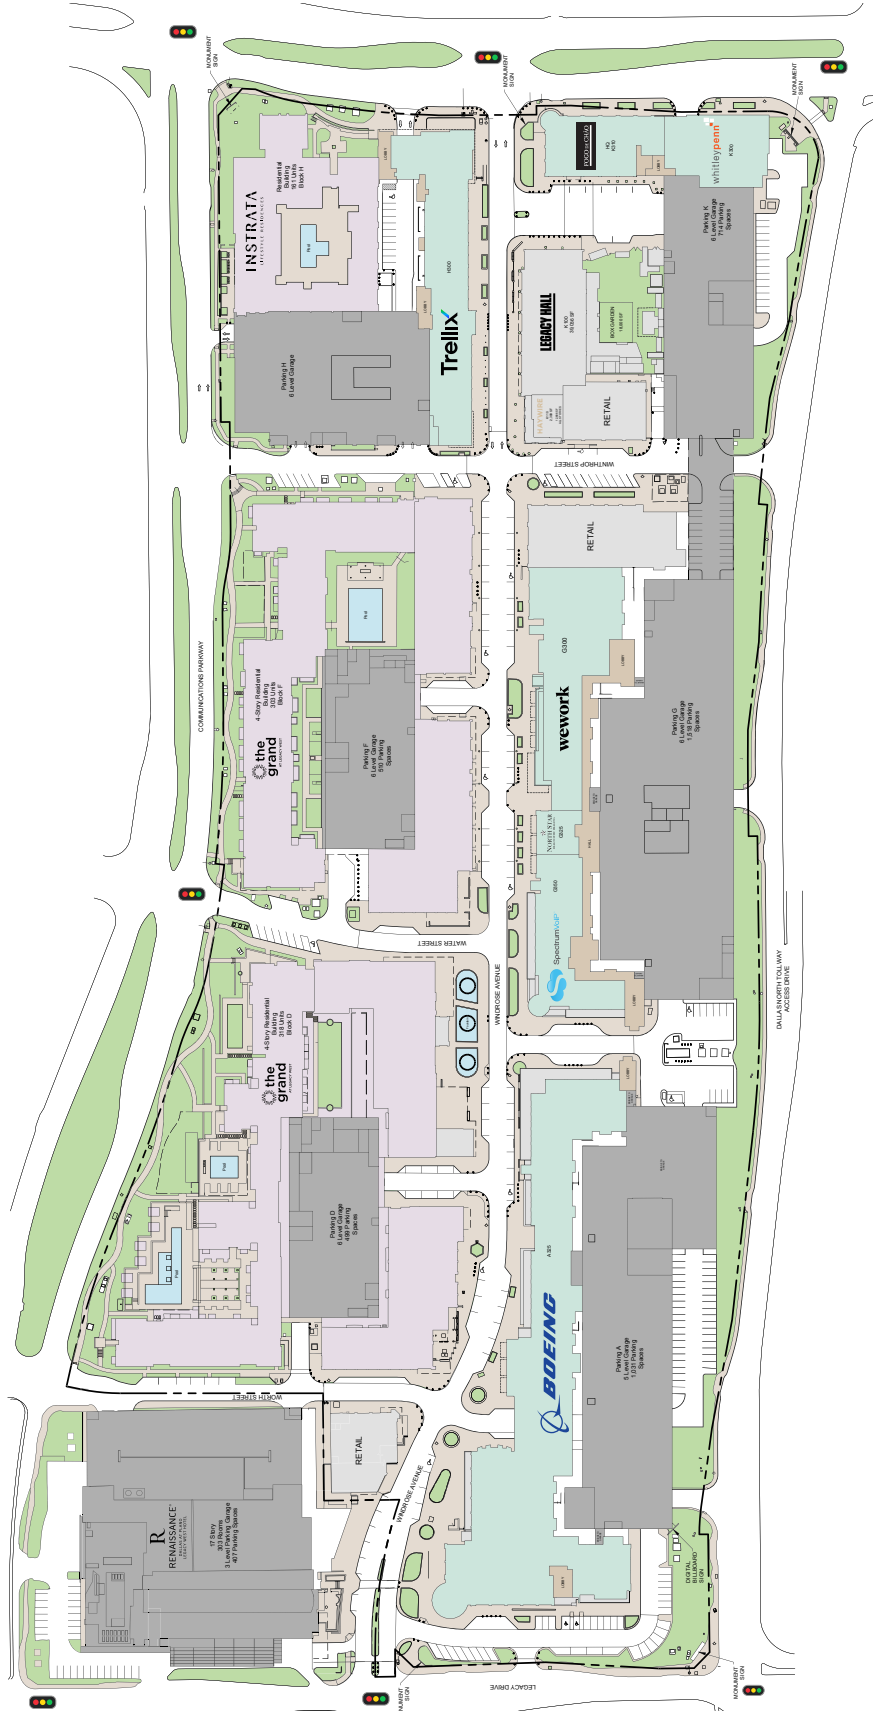

LEGACY WEST

5908 Headquarters Drive | Plano, TX 75024

317-577-5600 kiterealty.com

KRG
LISTED
NYSE