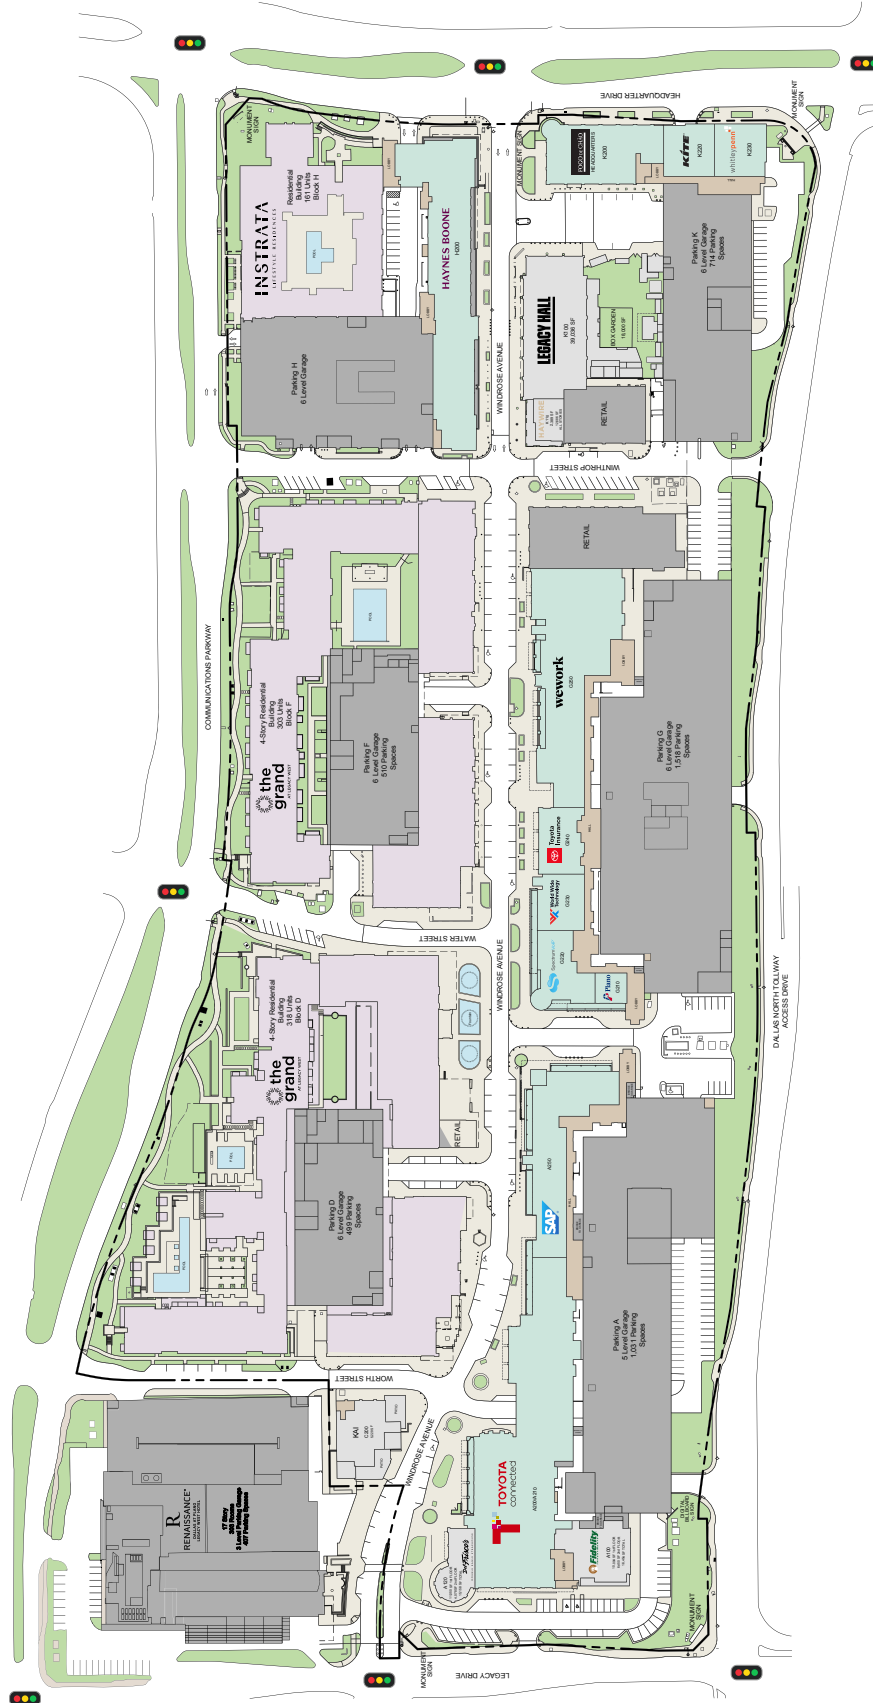

LEGACY WEST

5908 Headquarters Drive | Plano, TX 75024

317-577-5600 kiterealty.com

KRG
LISTED
NYSE