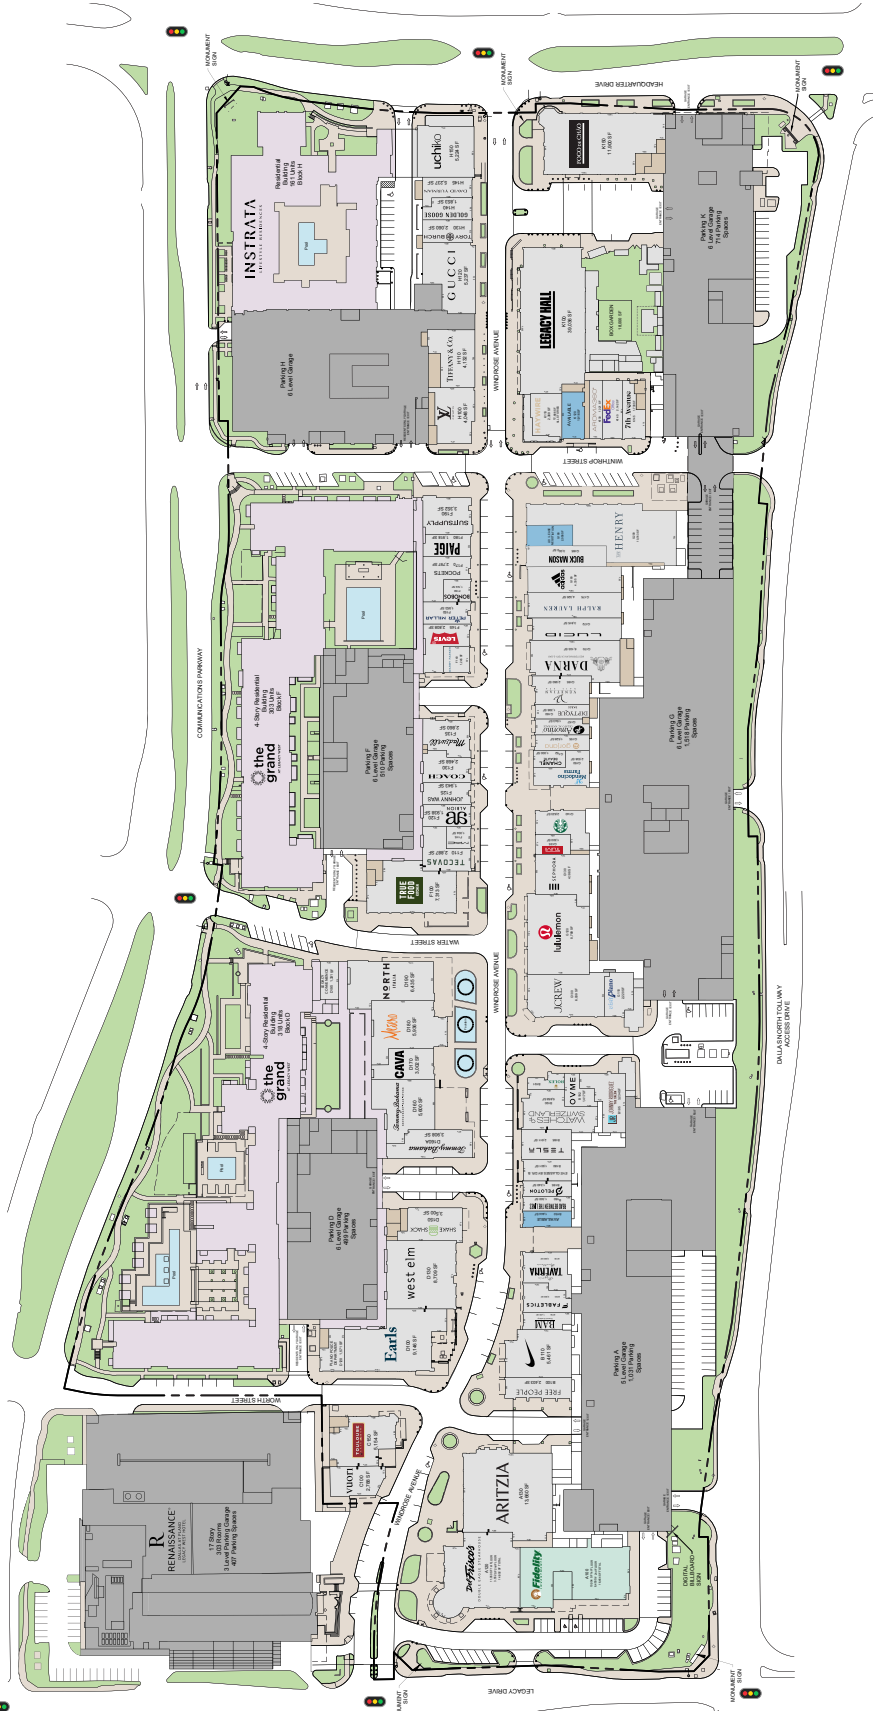

LEGACY WEST

5908 Headquarters Drive | Plano, TX 75024

317-577-5600 kiterealty.com

KRG
LISTED
NYSE