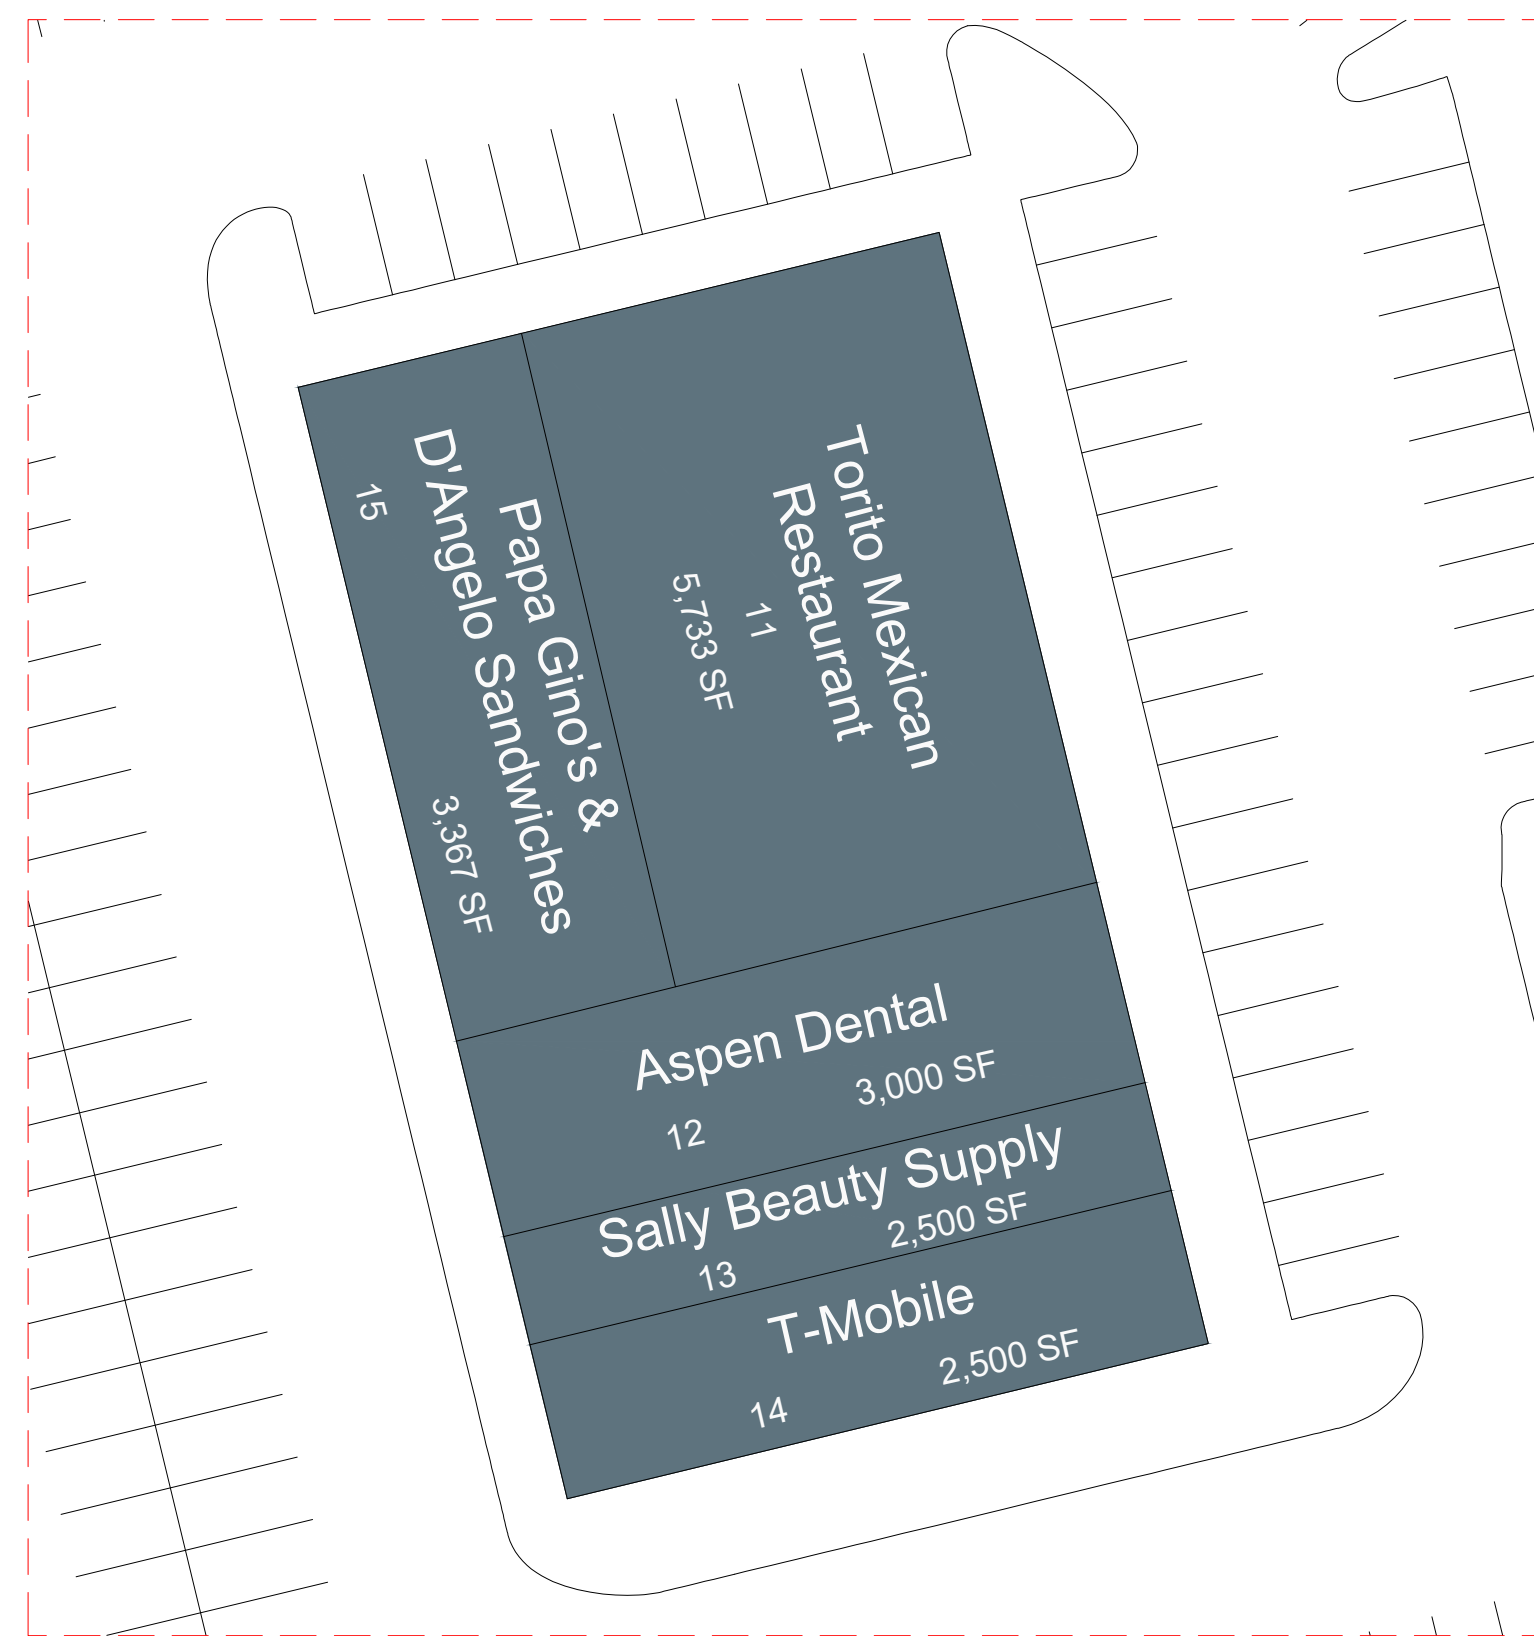

RETAIL "B" 2ND LEVEL
SCALE: 1" = 30'

RETAIL "A"
SCALE: 1" = 30'

OVERALL SITE PLAN
SCALE: 1" = 100'