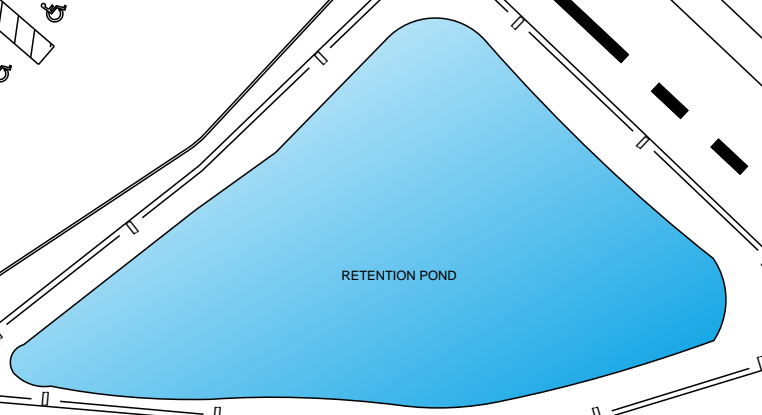

3444 2,205 SF
URGENT CARE

3446 1,613 SF
Lithia Nail Design

3446a 6,453 SF
spa & yoga by

3452 1,614 SF
SUNFLOWER CAFE

3454 2,419 SF
EARTHWISE
Pet Supply

Stain Mart
3456
36,000 SF

THE FRESH MARKET
3460
GLA 1,154 SF
VESTIBULE 972 SF
MEZZANINE 13,485 SF
TOTAL 22,383 SF

3474 1,000 SF
LITTLE GREEN
Great Clips
1,000 SF

nektar
3482
4,510 SF

Panera
3490
4,500 SF

UBREAKIFIX

DUMPSTER PAD

DUMPSTER PAD

LOADING RAMP

PYLON SIGN