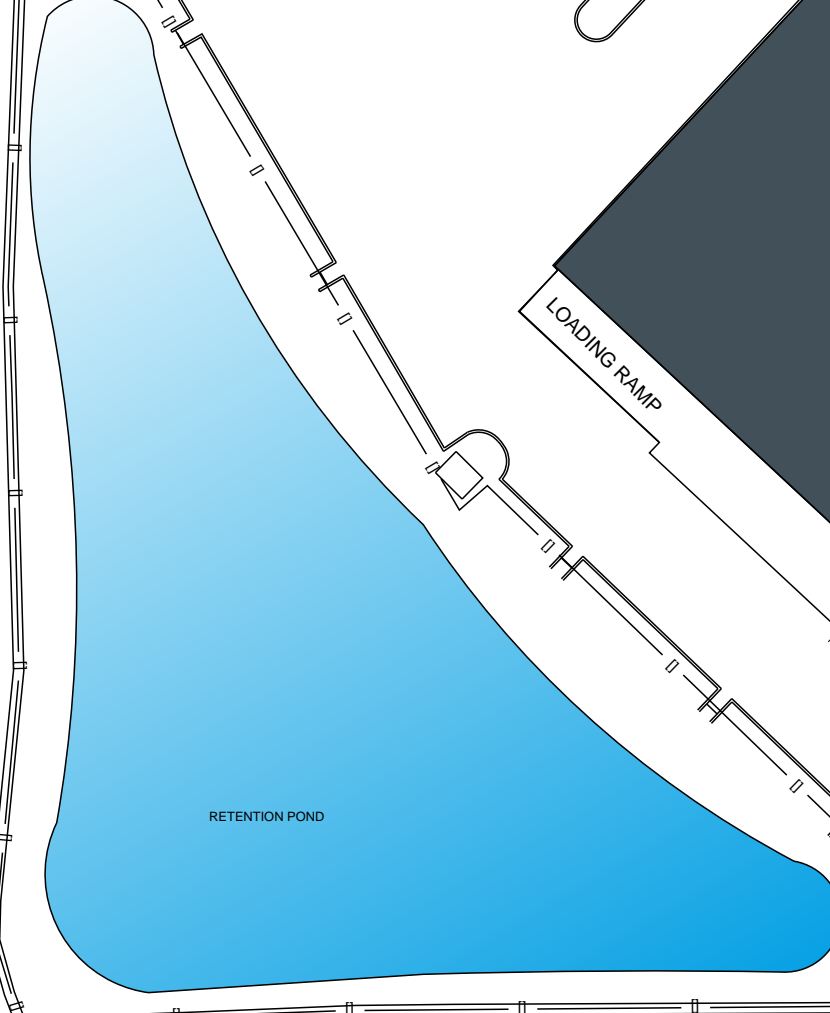

MILLER ROAD

Publix
The UPS Store

ROSATI'S
COLD PIZZA

SMOOTHIE KING **Edible Arrangements**

CHASEO
OP2
3,030 SF
(not owned)

COLD STONE
CREAMERY

COLD STONE CREAMERY 3426 1,200 SF

niche
UBREAKIFIX 3430 900 SF

3444 2,205 SF
URGENT CARE

3446 1,613 SF
Lithia Nail Design

3446a 6,453 SF
spa & yoga by

3452 1,614 SF
SUNFLOWER CAFE

3454 2,419 SF
EARTHWISE
Pet Supply

Stain Mart
3456
36,000 SF

THE FRESH MARKET
3460
GLA 1,154 SF
VESTIBULE 972 SF
MEZZANINE 13,485 SF
TOTAL 22,383 SF

3474 1,000 SF
LITTLE GREEN
Great Clips
1,000 SF

nektar
3482
4,510 SF

Panera
3490
4,500 SF

UBREAKIFIX

DUMPSTER PAD

DUMPSTER PAD

LOADING RAMP

PYLON SIGN