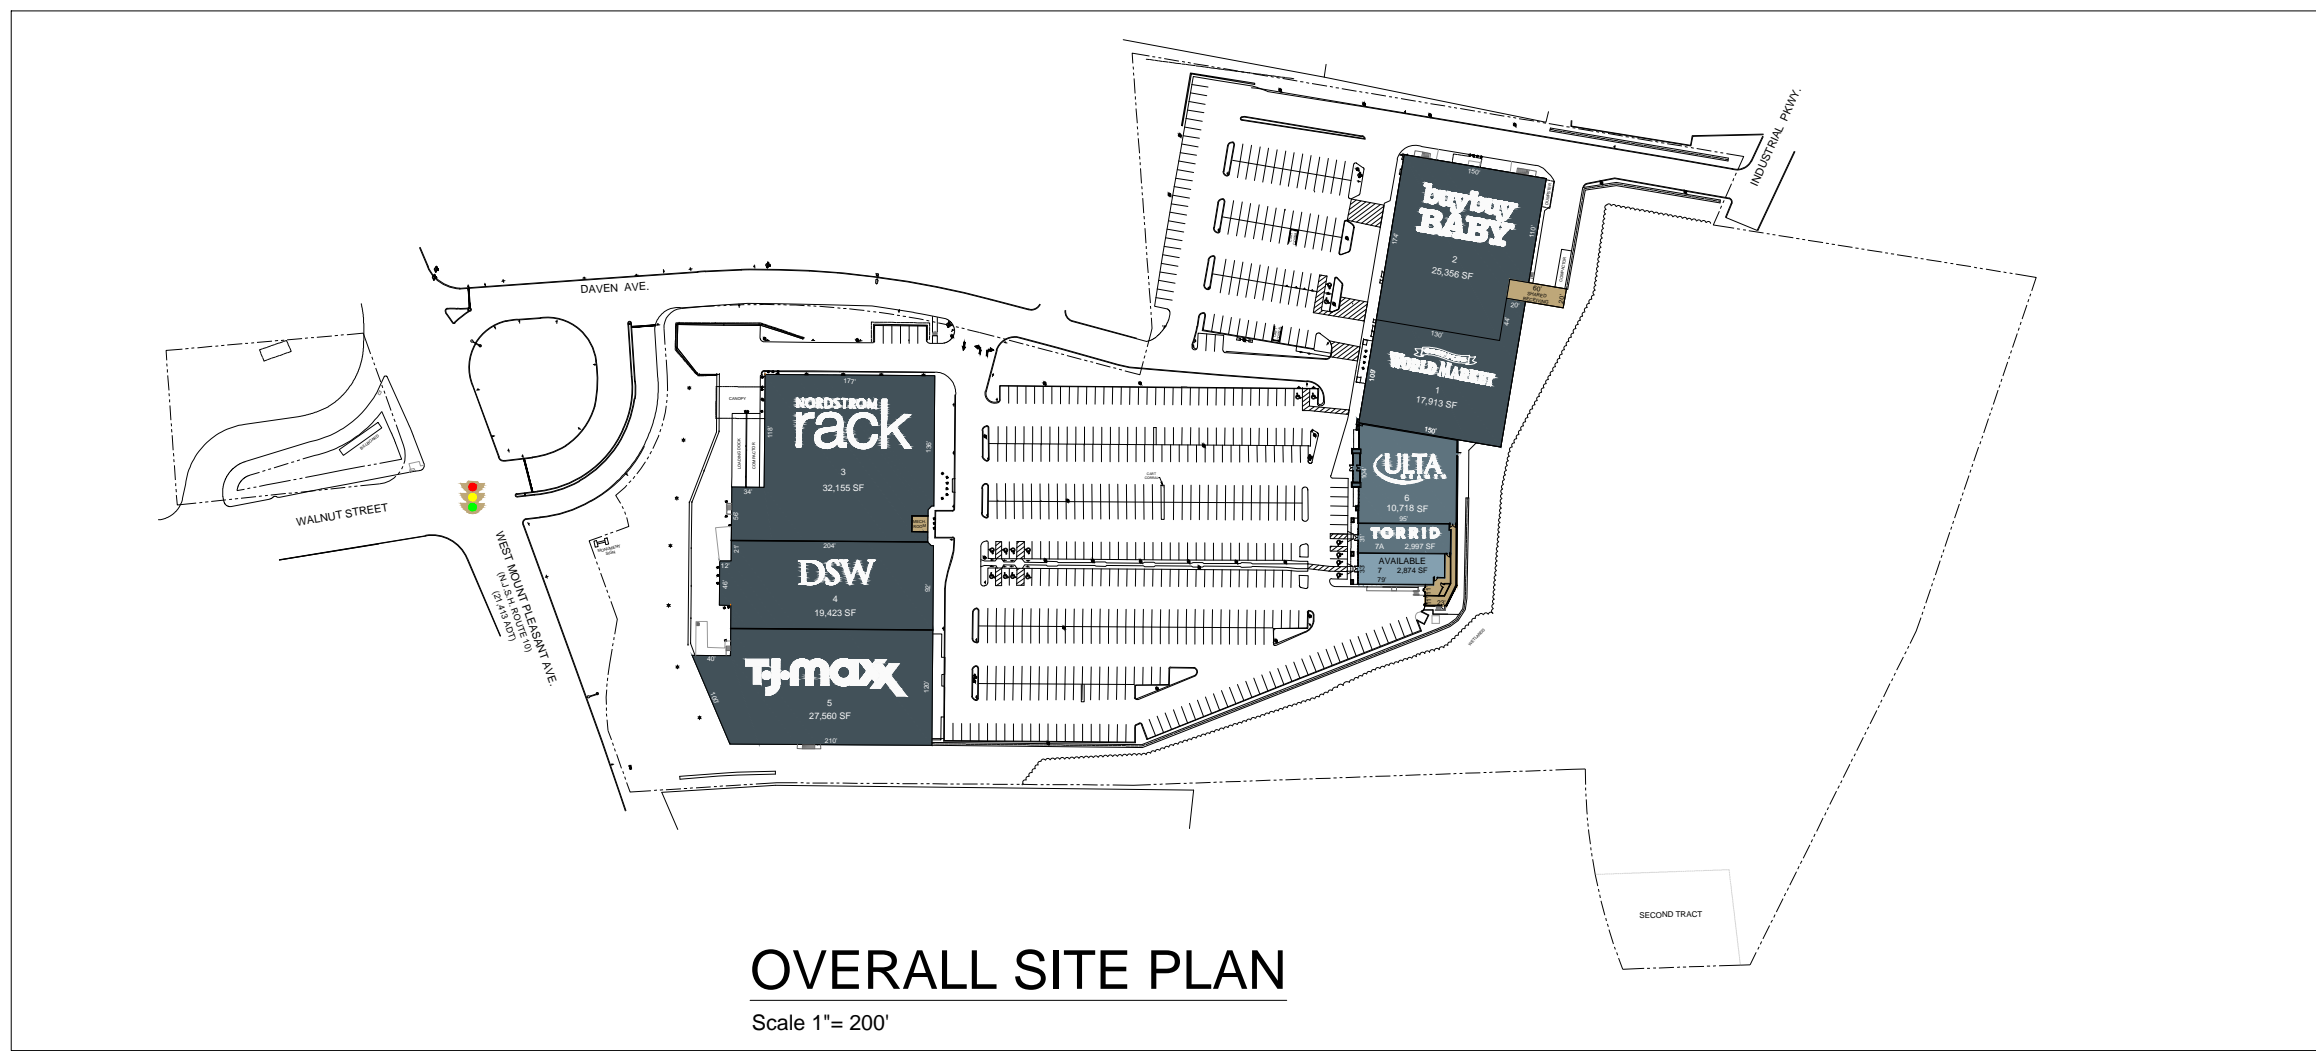

SITE PLAN
Scale 1"= 50'

OVERALL SITE PLAN
Scale 1"= 200'