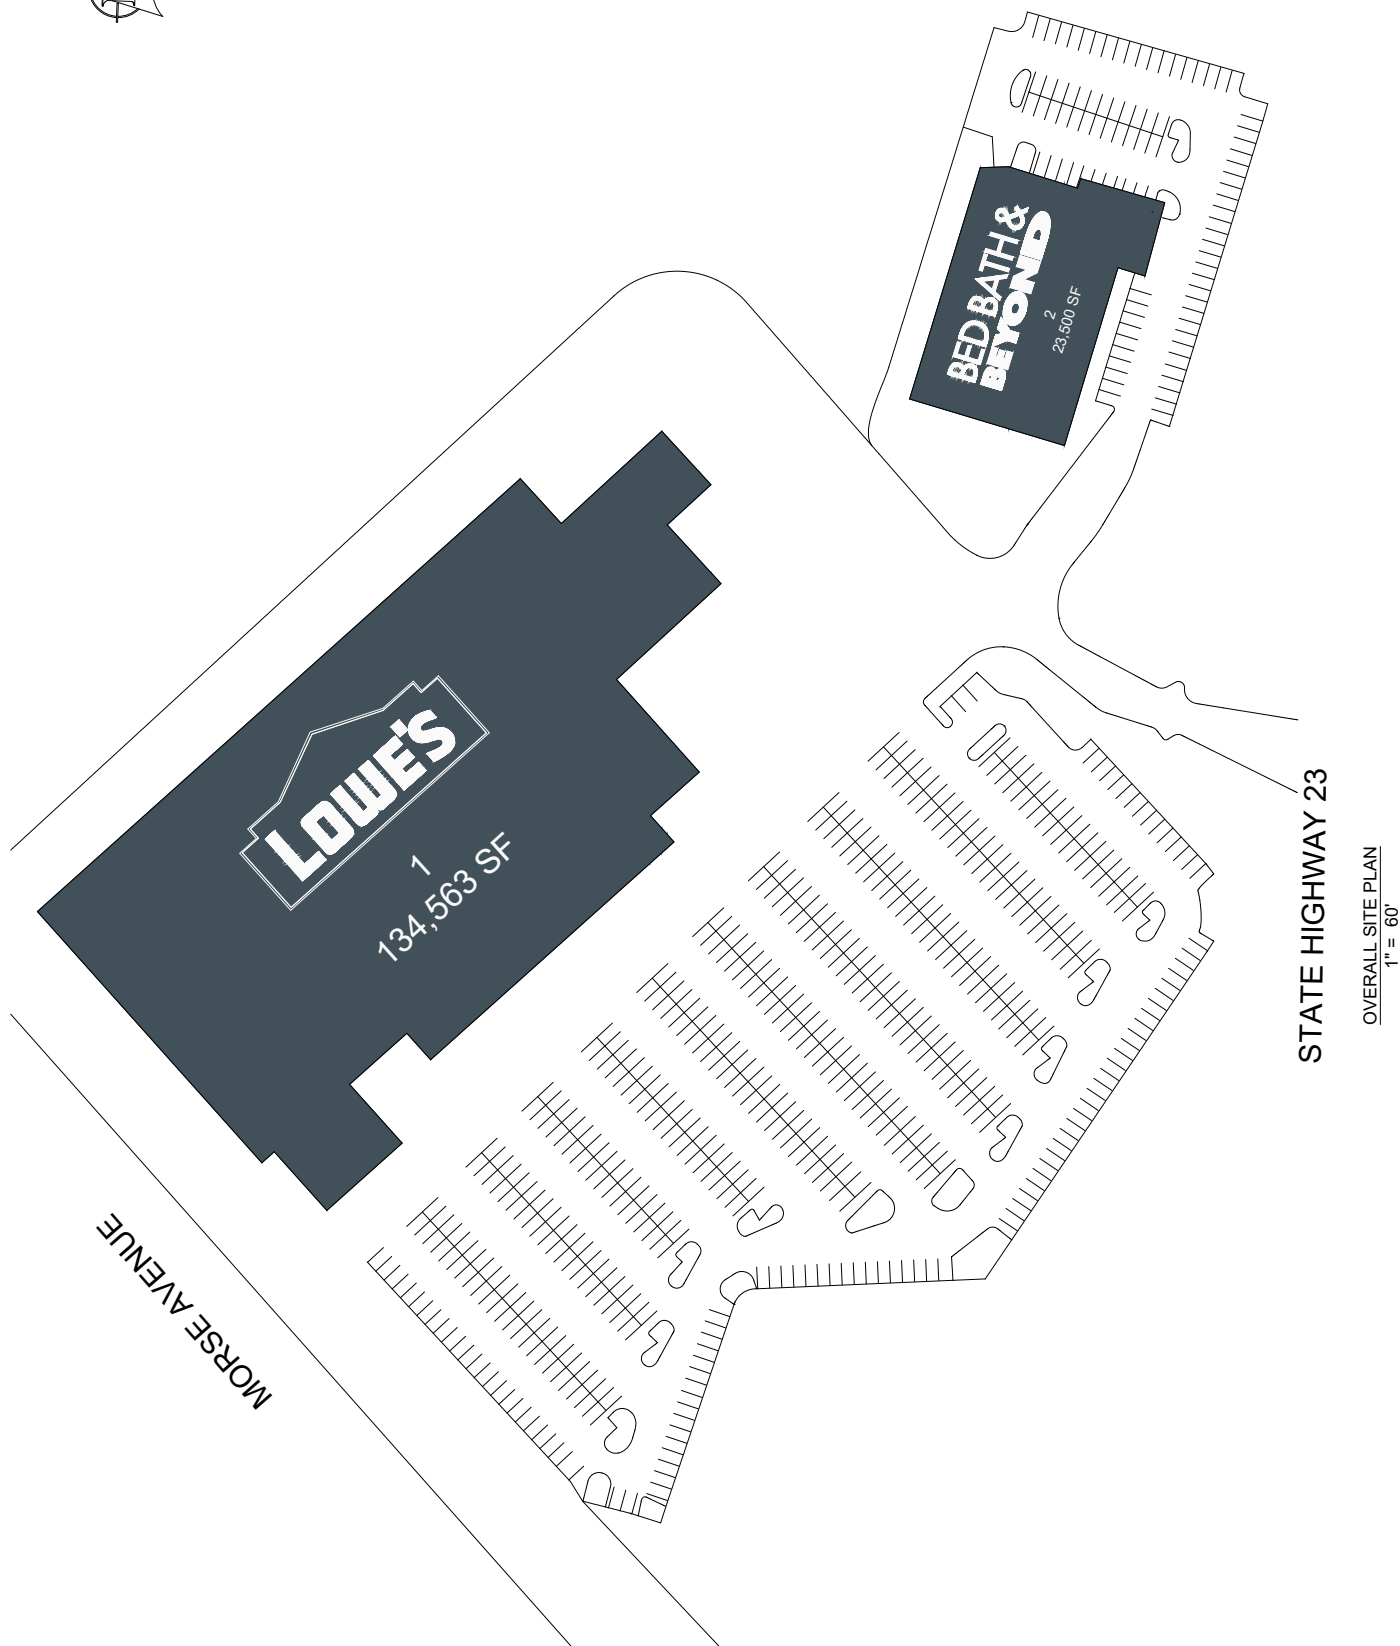

LOWE'S/BED BATH & BEYOND

1210 State Route 23 | Butler, NJ 07405

317-577-5600 kiterealty.com

KRG
LISTED
NYSE