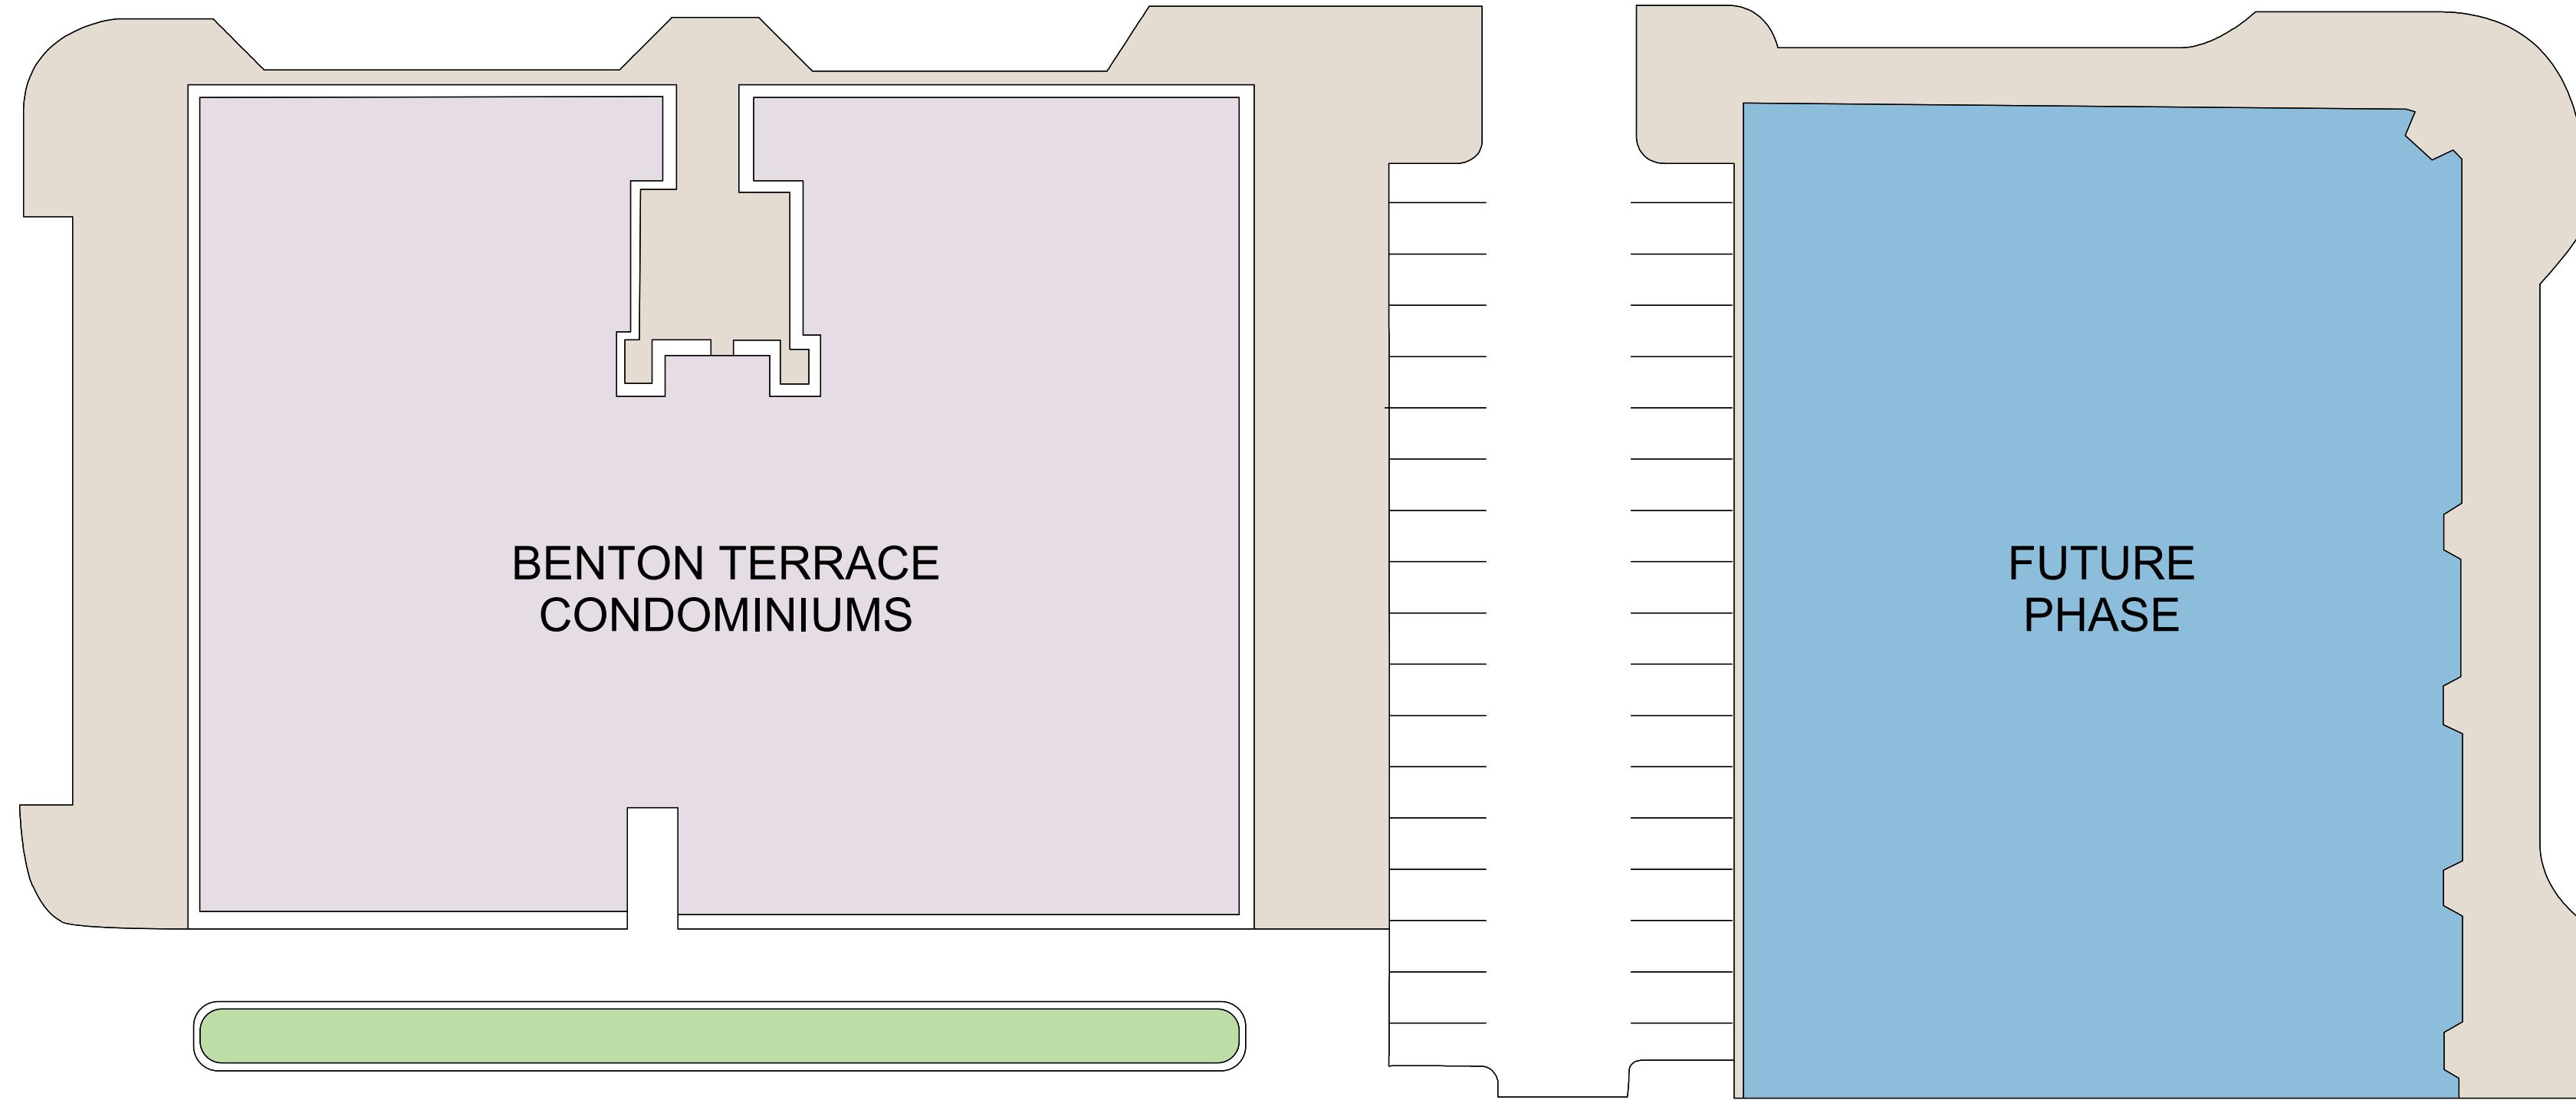

BENTON AVENUE

WEBSTER STREET

VAN BUREN AVENUE

CITY OF NAPERVILLE  
PAW PAW PARKING LOT  
119 SPACES

MAIN STREET

CITY OF NAPERVILLE  
VAN BUREN PARKING LOT  
93 SPACES

55 MAIN ST 2ND FLOOR  
OFFICE

350 - MEZZANINE

55 MAIN ST 3RD FLOOR  
OFFICE

**BLDG 55 2ND FLOOR**

ME SPA MAIN STREET	I-200	6,622 SF
AVAILABLE	I-201	1,500 SF
CONCIERGE MEDICAL SPA	I-211	2,973 SF
ME SPA STORAGE	I-221	
DIAGRAM	I-230	3,596 SF
RENEW KETAMINE & WELLNESS CENTER	I-240	756 SF
NAPERVILLE DENTAL SPECIALISTS	I-241	11,713 SF
DAPRILE PROPERTIES	I-250	2,974 SF
LIFESTANCE HEALTH	I-252	4,208 SF
AVAILABLE	I-277	2,294 SF
SMILES BY DR. GIBSON	I-290	3,346 SF
ADVANCED WELLNESS OF MAIN STREET	I-294	1,872 SF
IHT WEALTH MANAGEMENT	I-296	968 SF