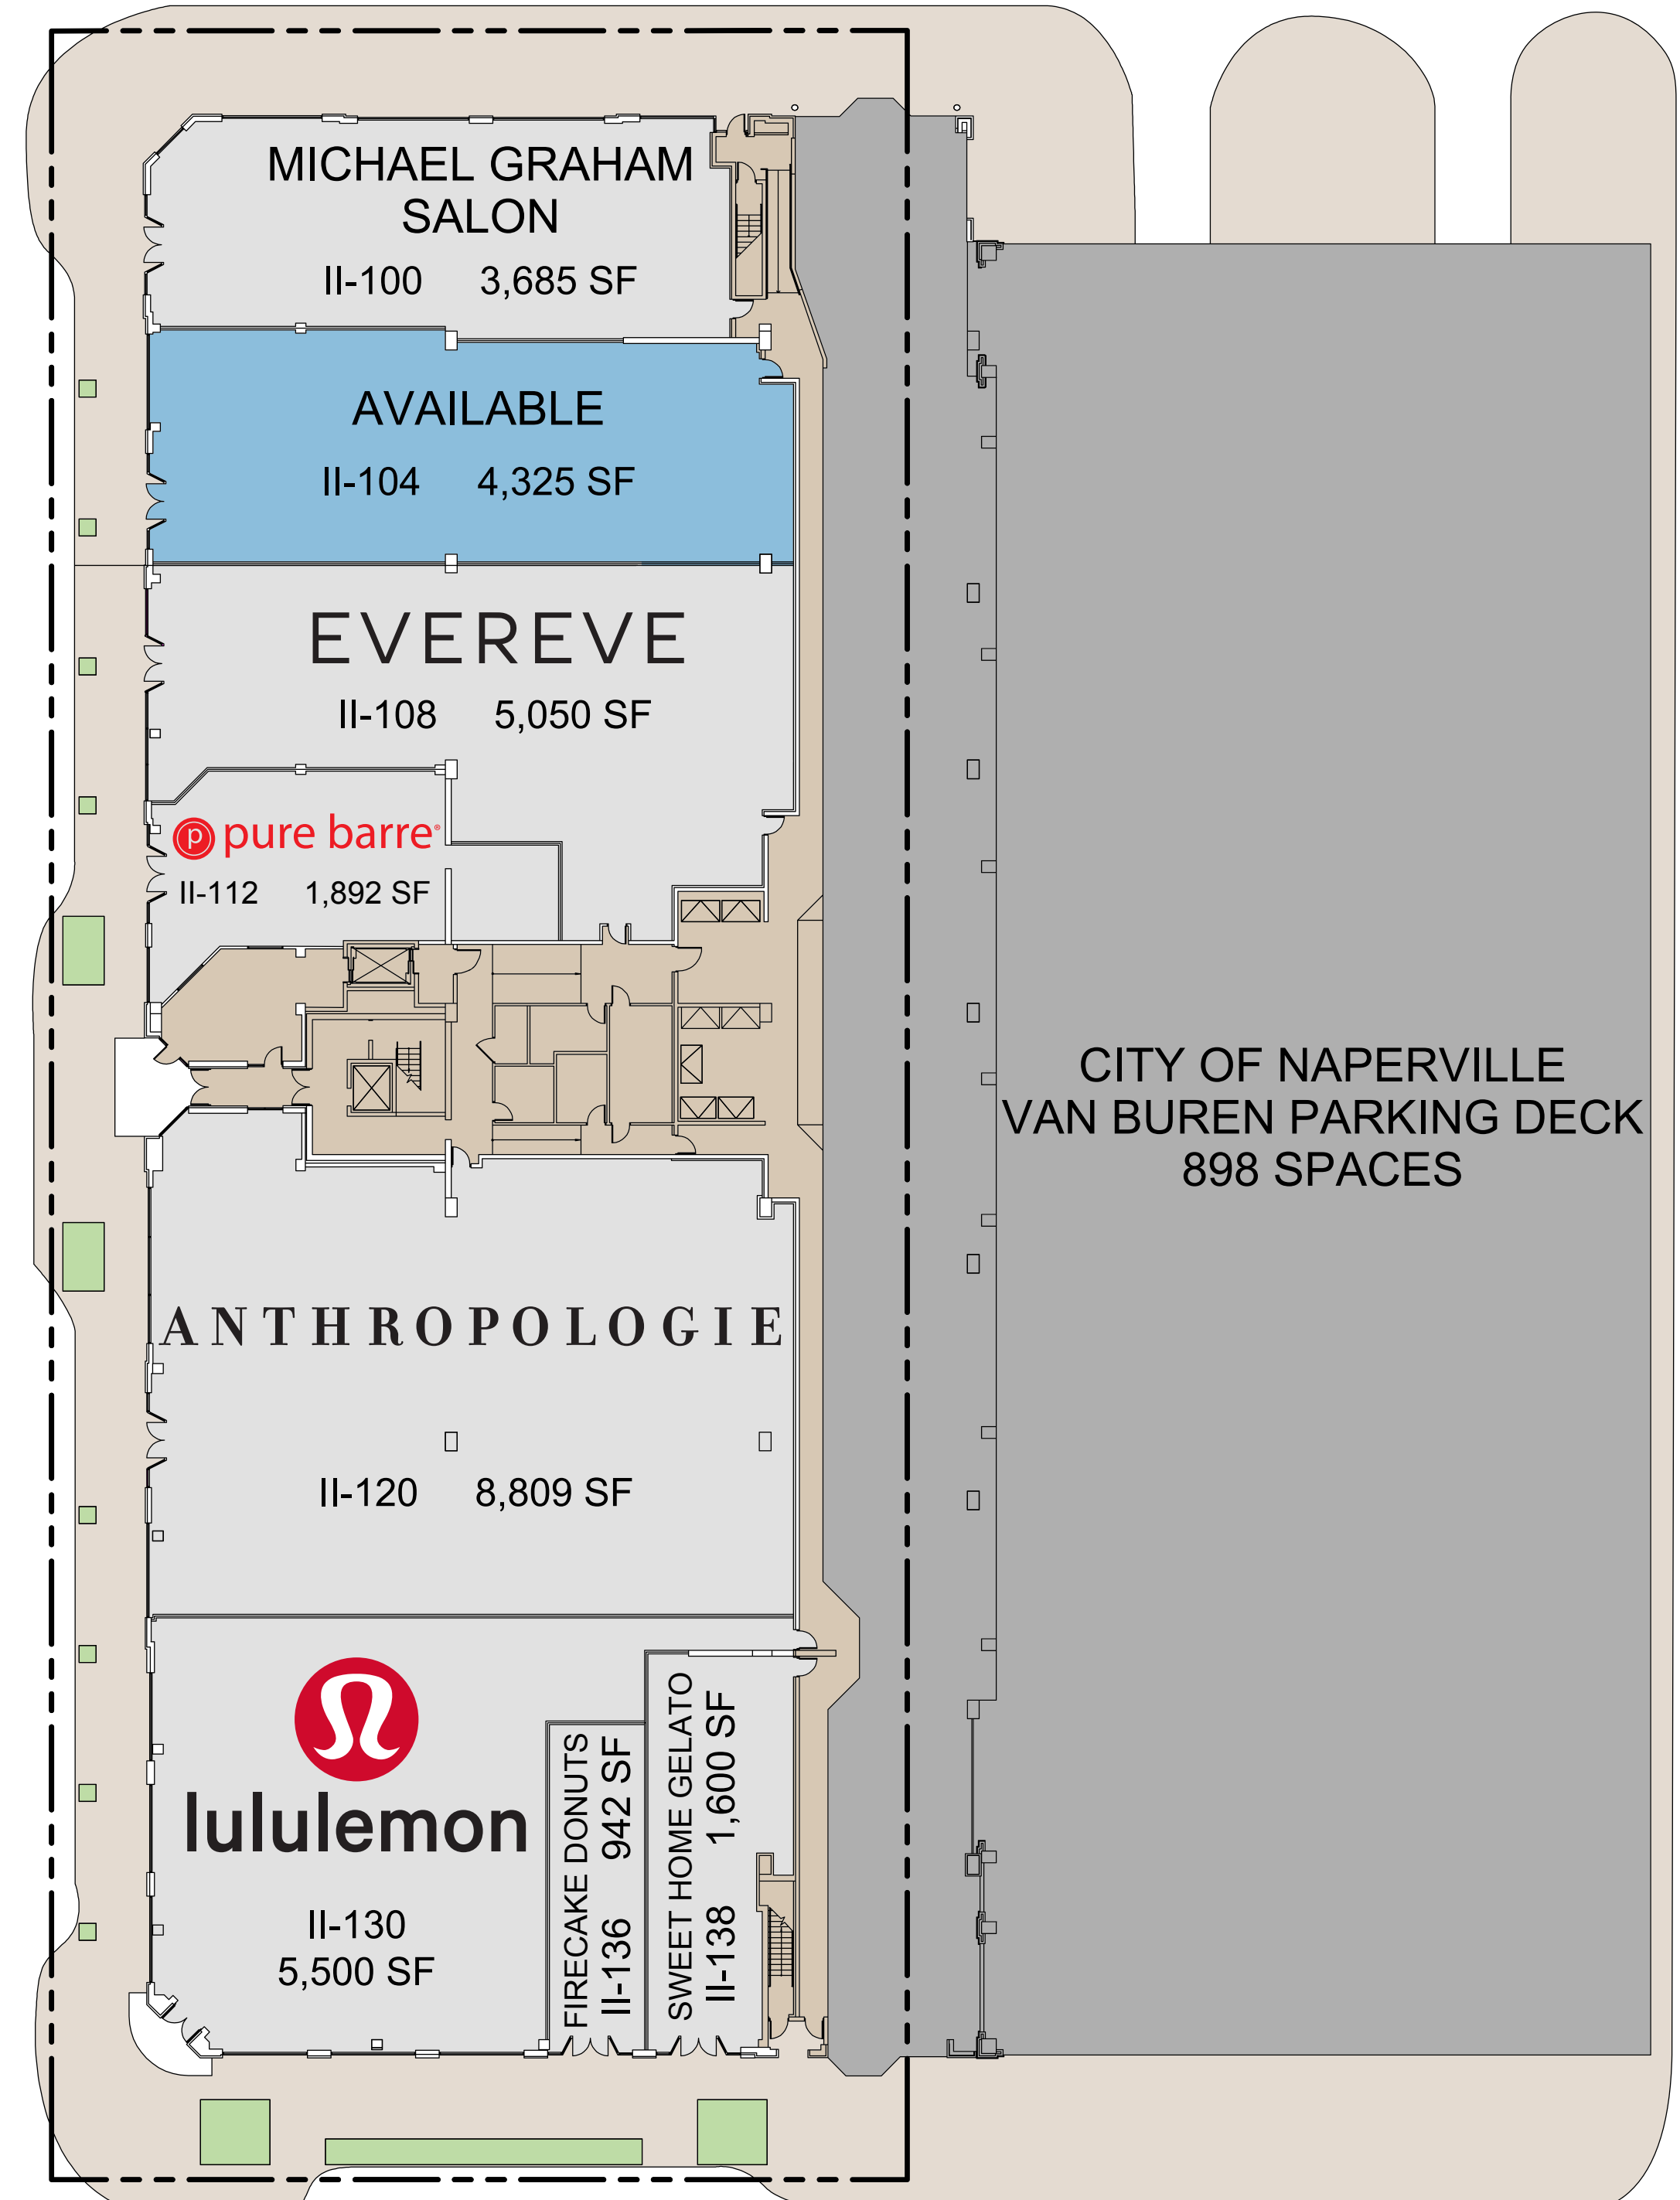

BENTON AVENUE

WEBSTER STREET

VAN BUREN AVENUE

CITY OF NAPERVILLE  
PAW PAW PARKING LOT  
119 SPACES

MAIN STREET

CITY OF NAPERVILLE  
VAN BUREN PARKING LOT  
93 SPACES

55 MAIN ST 2ND FLOOR  
OFFICE

350 - MEZZANINE

55 MAIN ST 3RD FLOOR  
OFFICE

**BLDG 55 2ND FLOOR**

ME SPA MAIN STREET	I-200	6,622 SF
AVAILABLE	I-201	1,500 SF
CONCIERGE MEDICAL SPA	I-211	2,973 SF
ME SPA STORAGE	I-221	
DIAGRAM	I-230	3,596 SF
RENEW KETAMINE & WELLNESS CENTER	I-240	756 SF
NAPERVILLE DENTAL SPECIALISTS	I-241	11,713 SF
DAPRILE PROPERTIES	I-250	2,974 SF
LIFESTANCE HEALTH	I-252	4,208 SF
AVAILABLE	I-277	2,294 SF
SMILES BY DR. GIBSON	I-290	3,346 SF
ADVANCED WELLNESS OF MAIN STREET	I-294	1,872 SF
IHT WEALTH MANAGEMENT	I-296	968 SF