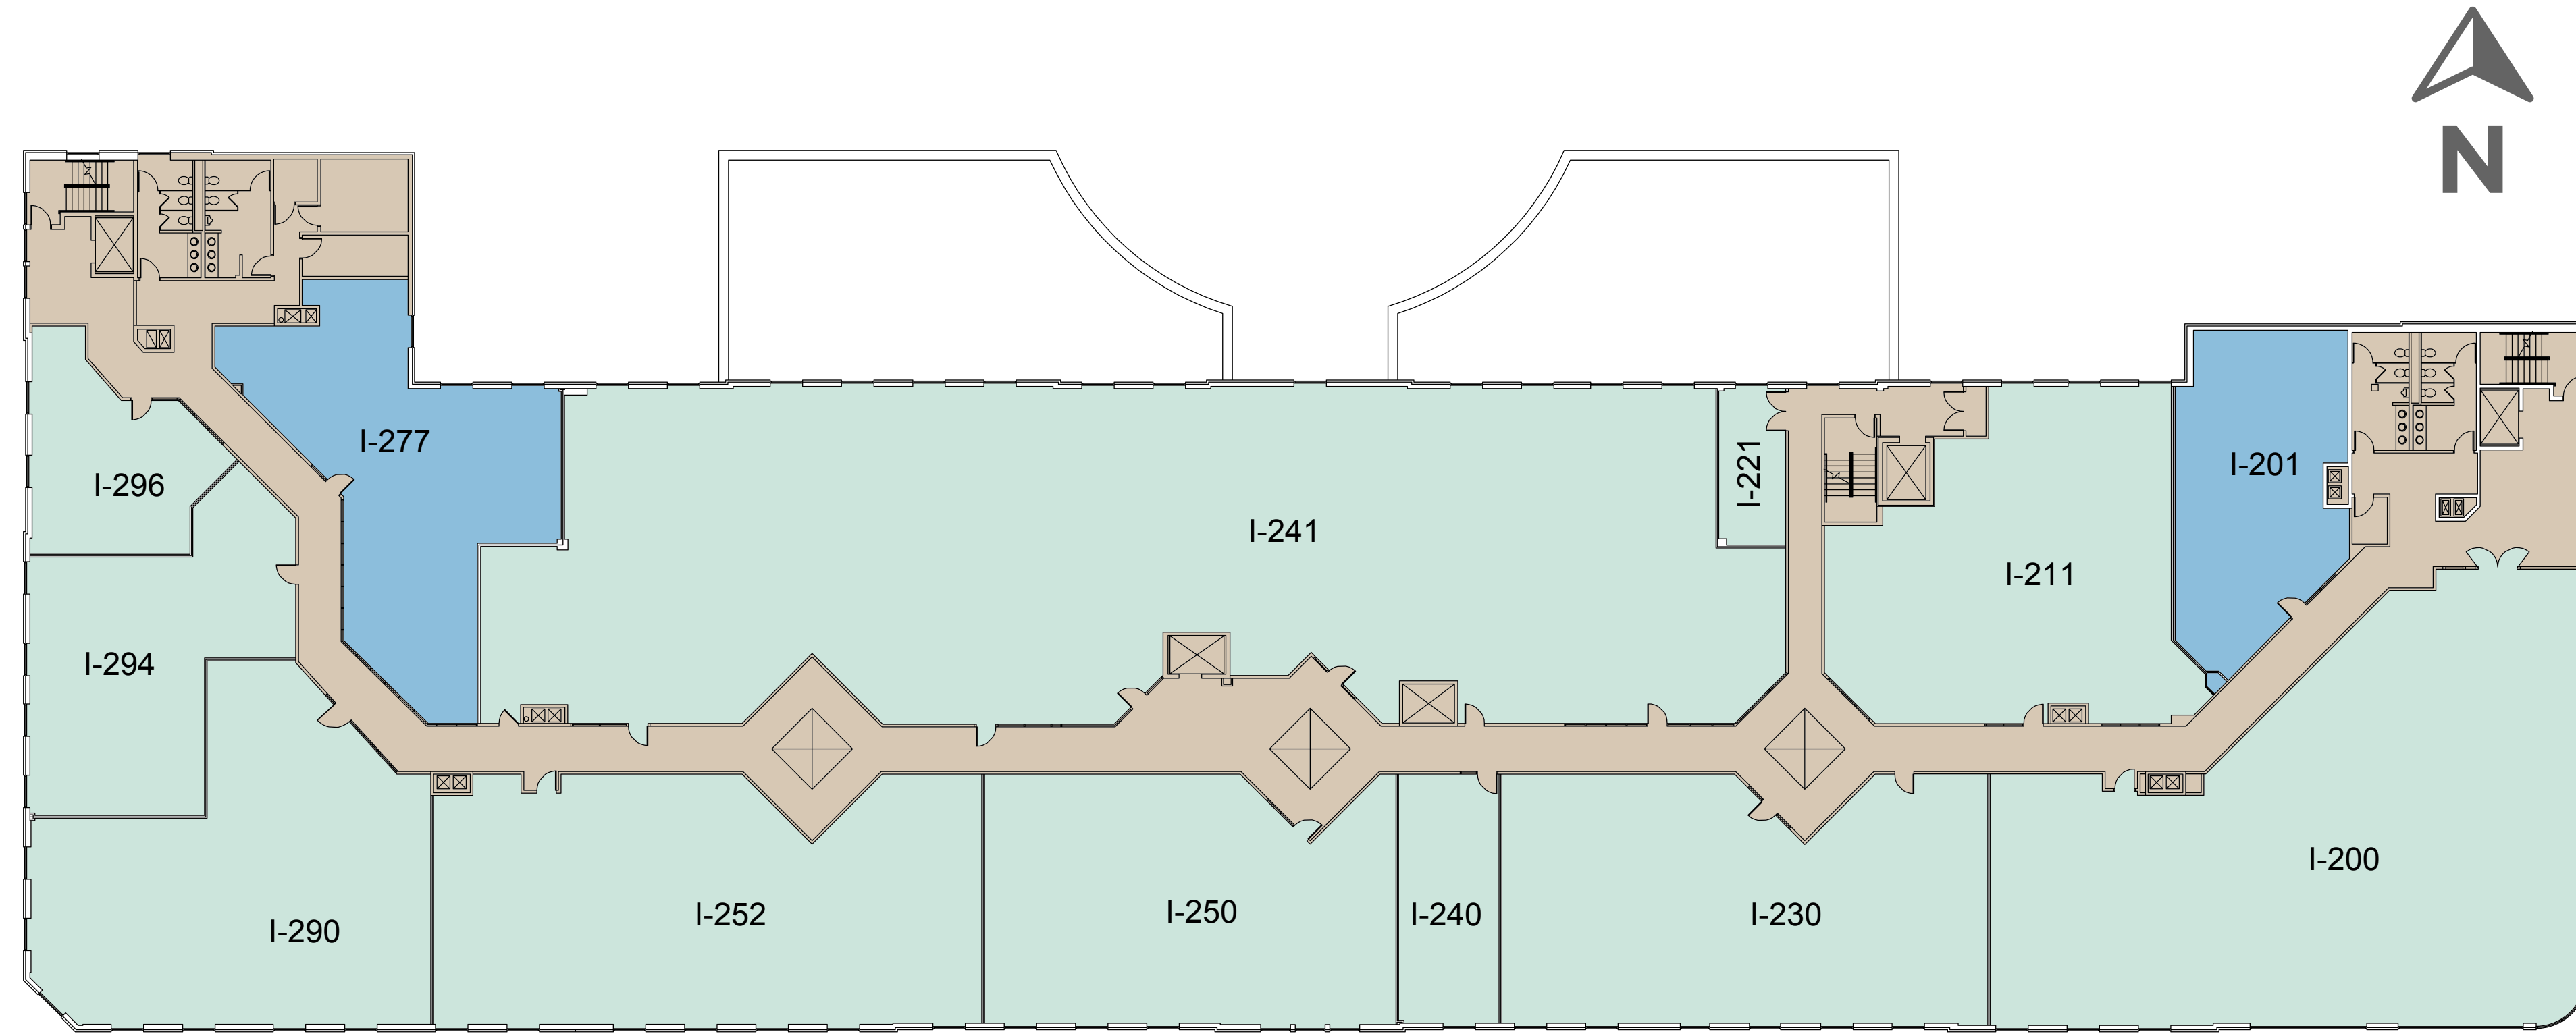

BENTON AVENUE

WEBSTER STREET

VAN BUREN AVENUE

CITY OF NAPERVILLE  
PAW PAW PARKING LOT  
119 SPACES

MAIN STREET

CITY OF NAPERVILLE  
VAN BUREN PARKING LOT  
93 SPACES

55 MAIN ST 2ND FLOOR  
OFFICE

350 - MEZZANINE

55 MAIN ST 3RD FLOOR  
OFFICE

**BLDG 55 2ND FLOOR**

ME SPA MAIN STREET	I-200	6,622 SF
AVAILABLE	I-201	1,500 SF
CONCIERGE MEDICAL SPA	I-211	2,973 SF
ME SPA STORAGE	I-221	
DIAGRAM	I-230	3,596 SF
RENEW KETAMINE & WELLNESS CENTER	I-240	756 SF
NAPERVILLE DENTAL SPECIALISTS	I-241	11,713 SF
DAPRILE PROPERTIES	I-250	2,974 SF
LIFESTANCE HEALTH	I-252	4,208 SF
AVAILABLE	I-277	2,294 SF
SMILES BY DR. GIBSON	I-290	3,346 SF
ADVANCED WELLNESS OF MAIN STREET	I-294	1,872 SF
IHT WEALTH MANAGEMENT	I-296	968 SF