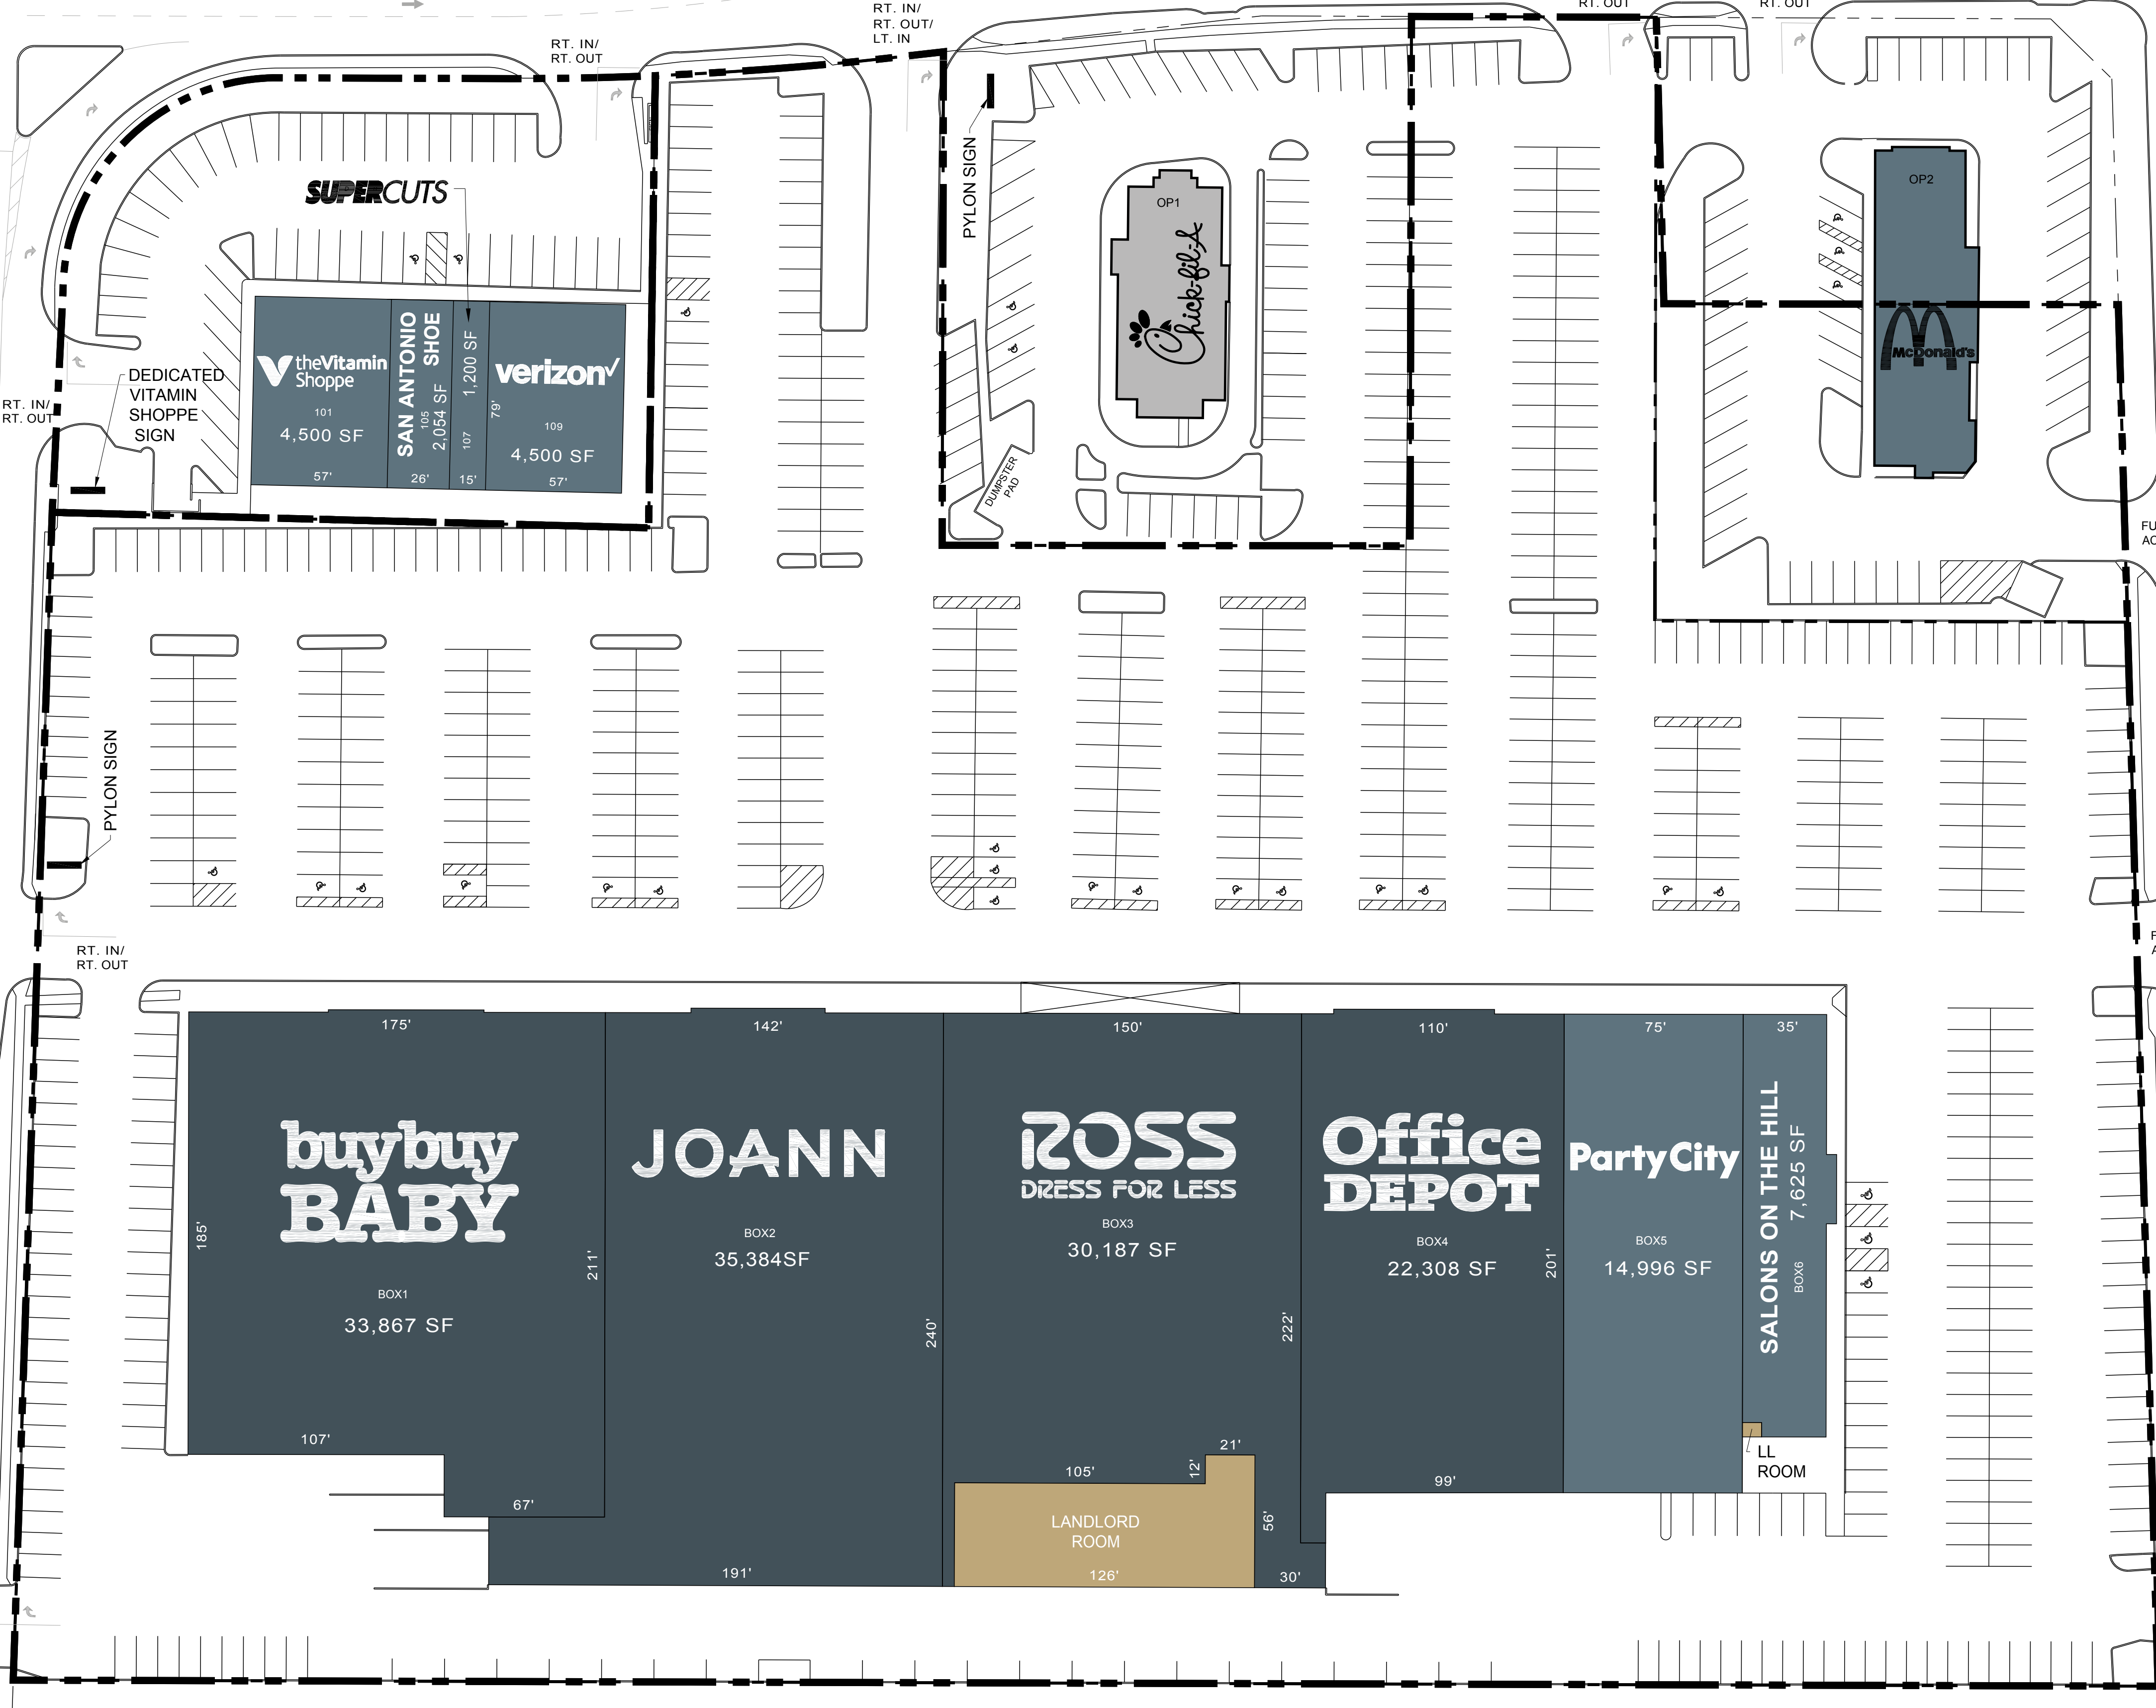

WEST PIPELINE ROAD
(28,858 ADT)

I-820

I-820 NE LOOP
(167,275 ADT)

ARCADIA STREET

theVitamin Shoppe
101
4,500 SF
57'

SAN ANTONIO SHOE
105
2,054 SF
26'

verizon
109
4,500 SF
57'

1,200 SF
107' 7.9"

buy buy BABY
BOX1
33,867 SF
185' x 107'

JOANN
BOX2
35,384 SF
211' x 191'

ROSS DRESS FOR LESS
BOX3
30,187 SF
150' x 240'

Office DEPOT
BOX4
22,308 SF
110' x 99'

PartyCity
BOX5
14,996 SF
75' x 201'

SALONS ON THE HILL
BOX6
7,625 SF
35' x 222'

LANDLORD ROOM
105' x 126'

LL ROOM

DEDICATED VITAMIN SHOPPE SIGN

PYLON SIGN

PYLON SIGN

DUMPSTER PAD

RT. IN/
RT. OUT

RT. IN/
RT. OUT

RT. IN/
RT. OUT

RT. IN/
RT. OUT/
LT. IN

RT. IN/
RT. OUT

RT. IN/
RT. OUT

FULL ACCESS

FULL ACCESS